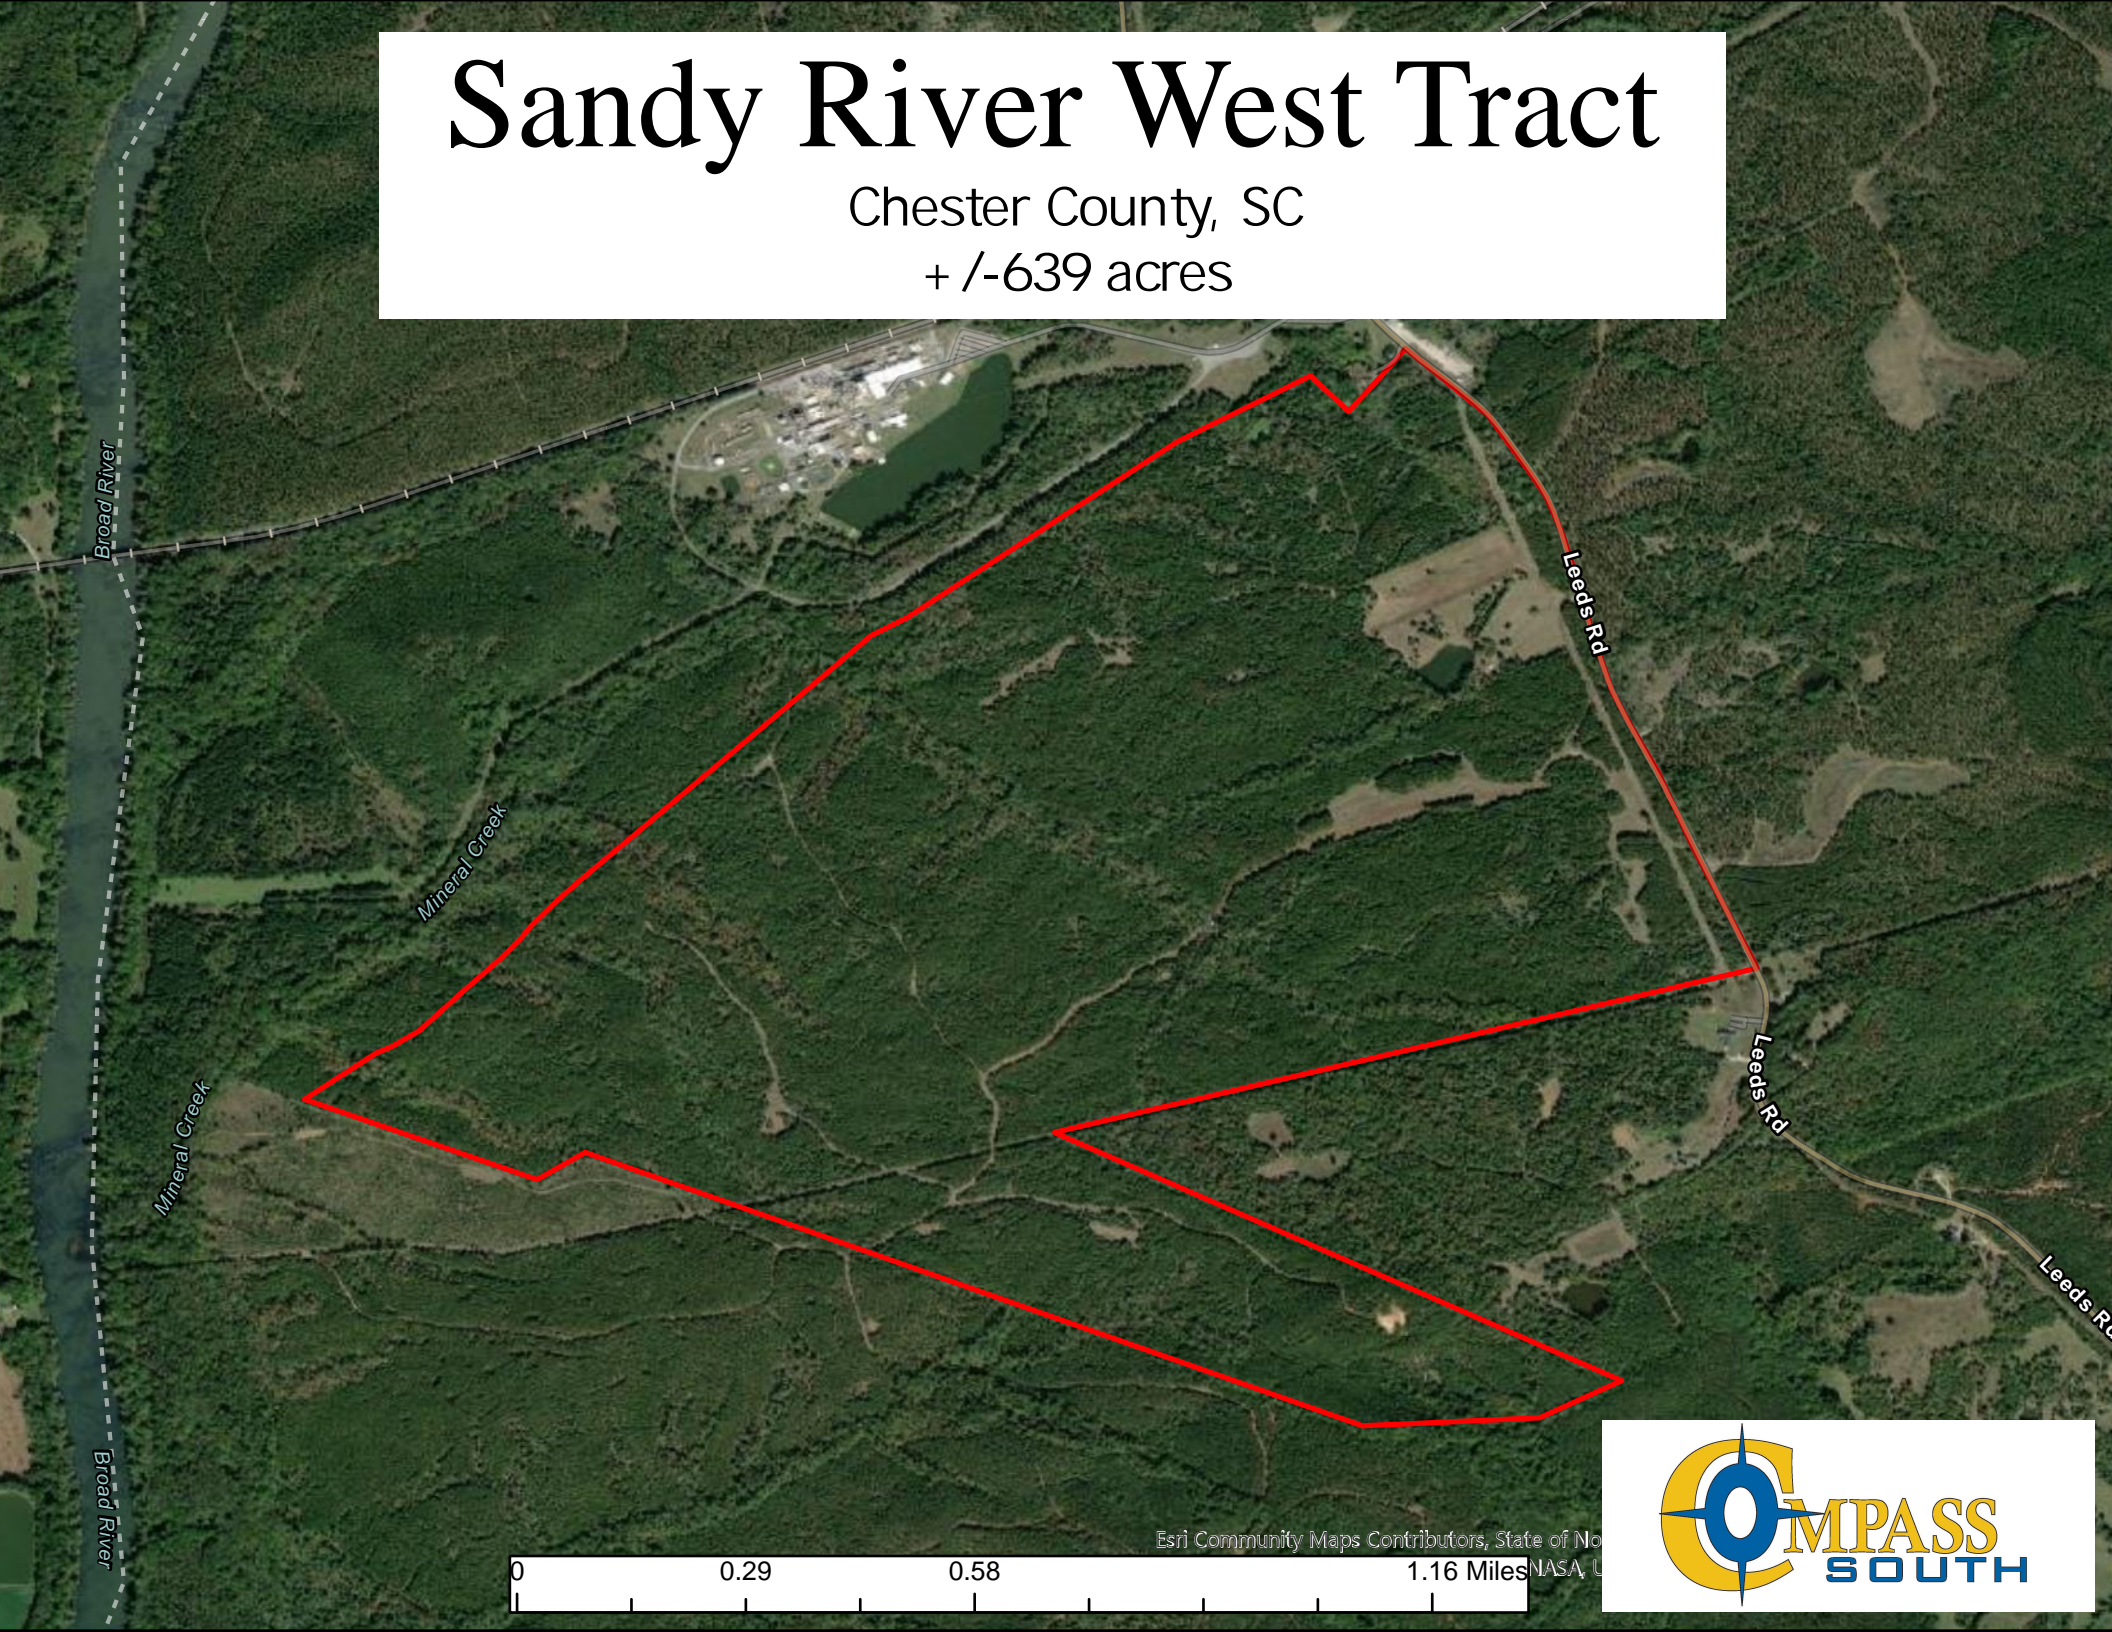

Sandy River West Tract

Chester County, SC
+/-639 acres

Broad River

Leeds Rd

Mineral Creek

Mineral Creek

Leeds Rd

Leeds Rd

Broad River

Esri Community Maps Contributors, State of No
NASA, U