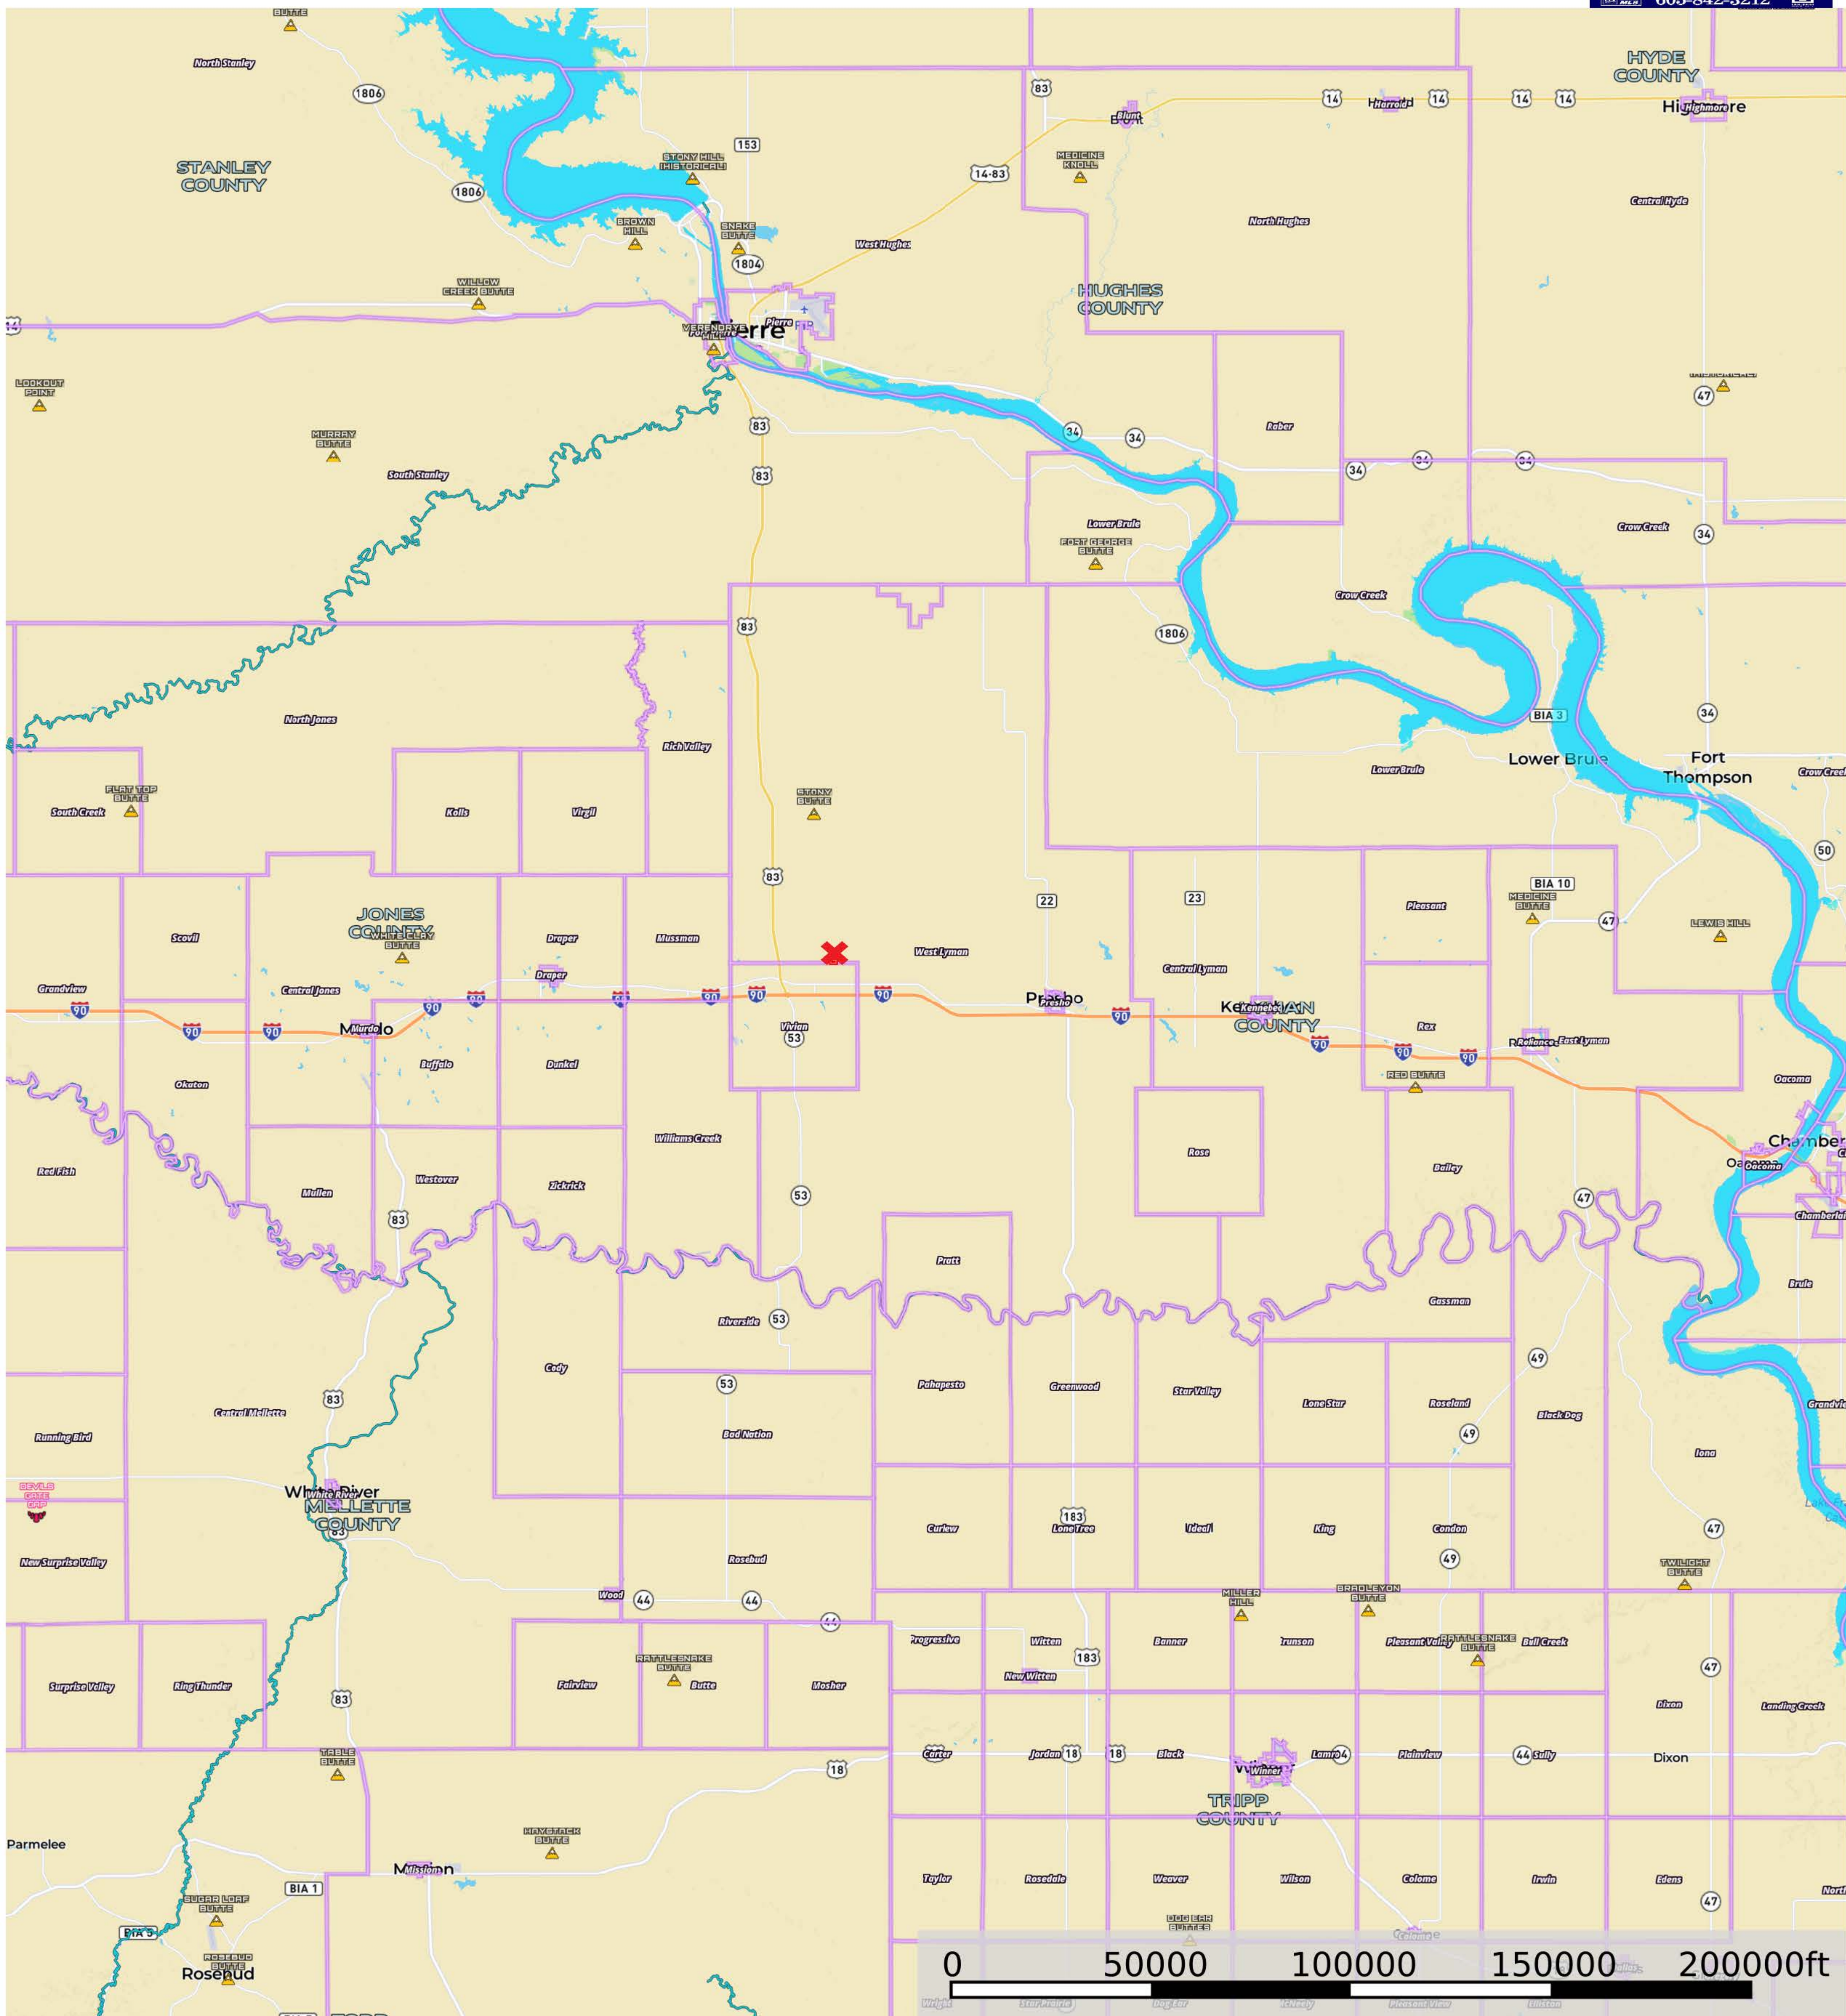

40 (+/-) acre parcel near Vivian, SD

Lyman County, South Dakota, 40 AC +/-

- Boundary
- Wetlands
- Riparian
- Stream, Intermittent
- River/Creek
- Water Body
- Townships