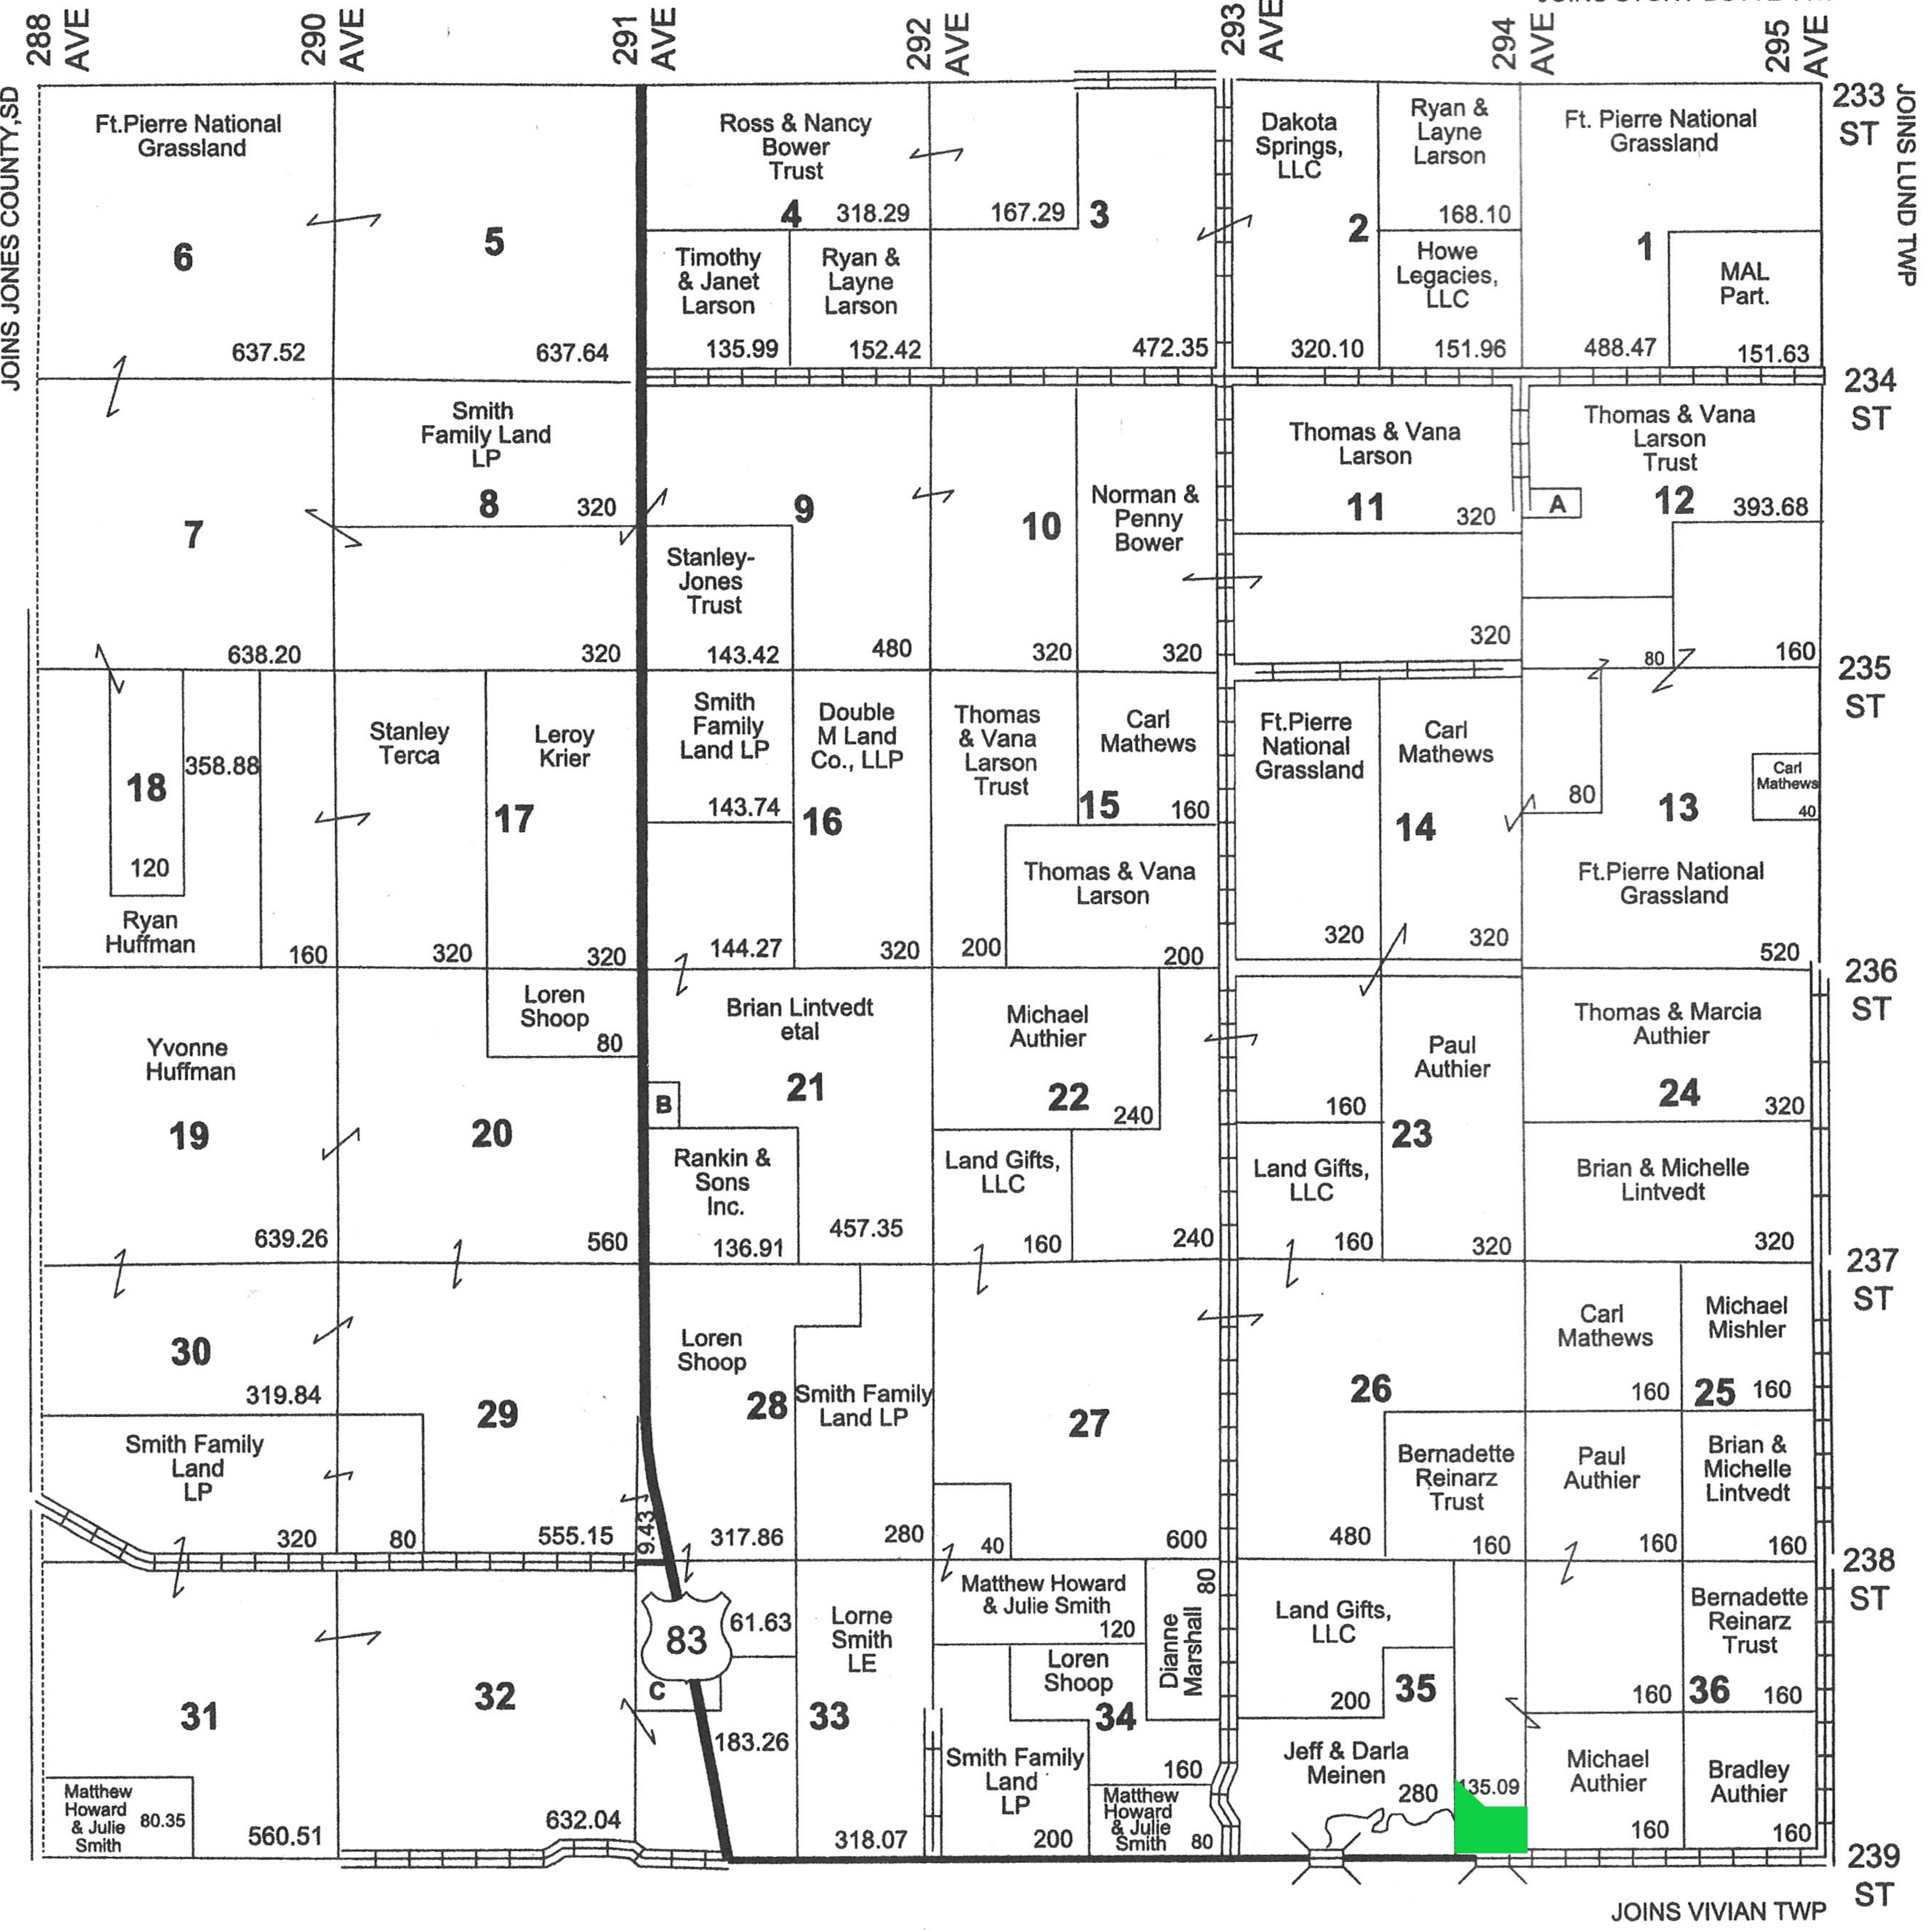

HOPE TWP

T 106 N

R 79 W

JOINS STONY BUTTE TWP

- Small Tracts**
- Section 12 A Thomas Larson etal - 5
 - Section 21 B Brian & Todd Lintvedt - 7.18
 - Section 33 C Matthew Howard & Julie Smith - 40.79
 - Section 35 D Martin Waage III - 24.91