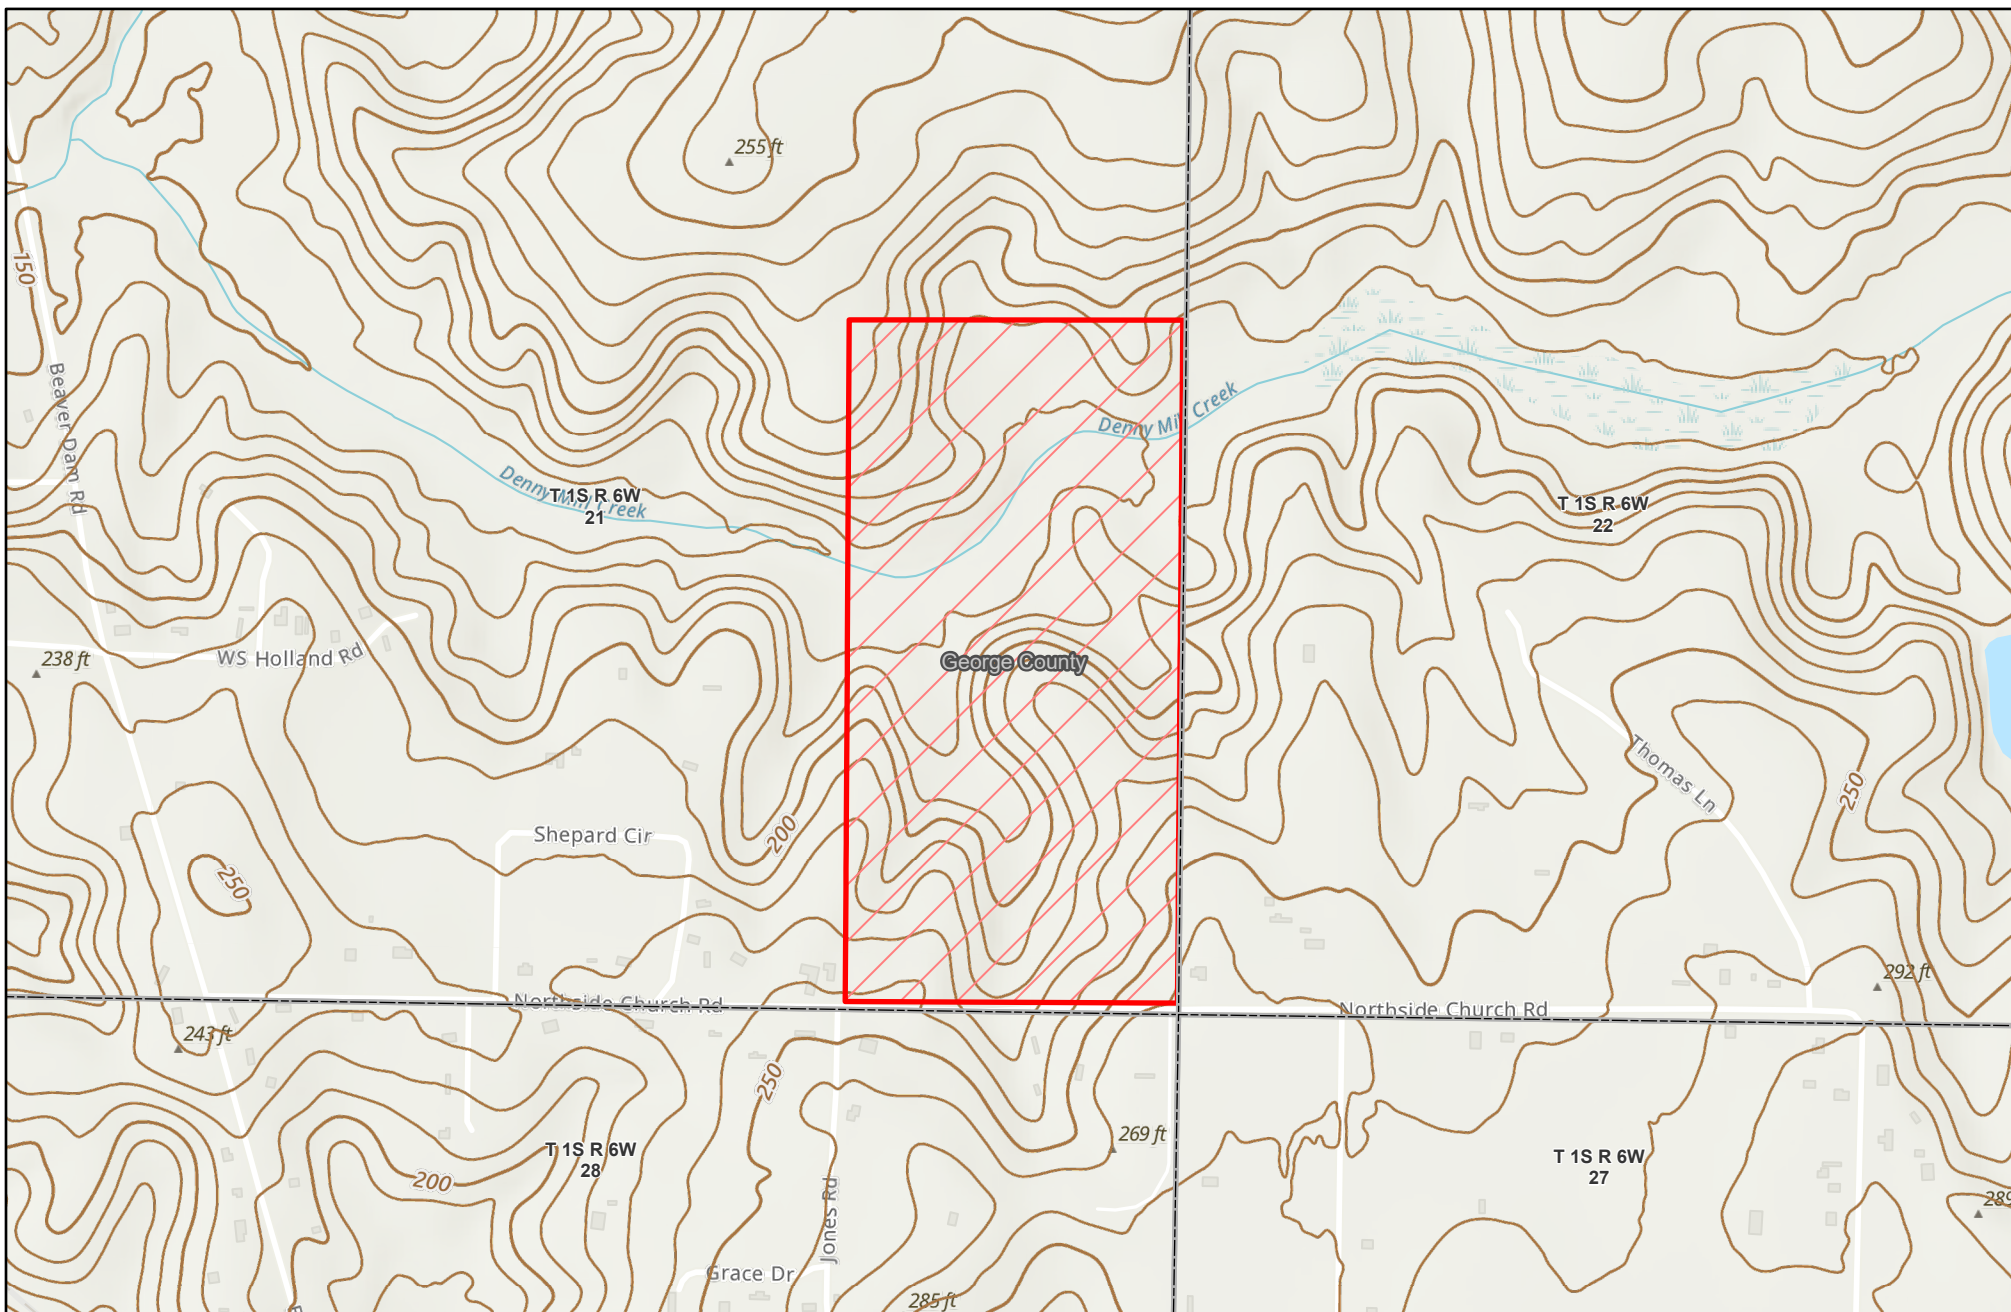

MWF V Magnolia, LLC - Turkey Fork - MWF Unit (0224) - Compartment 032

Sale Area - 79.55 +/- Acres

George County, Mississippi
Event: MWF5MAGLS0010

Date: 6/2/2023

Landsale Area

1 inch equals 750 feet

Center: 88°34'59"W 30°56'35"N

MOLPUS WOODLANDS GROUP®