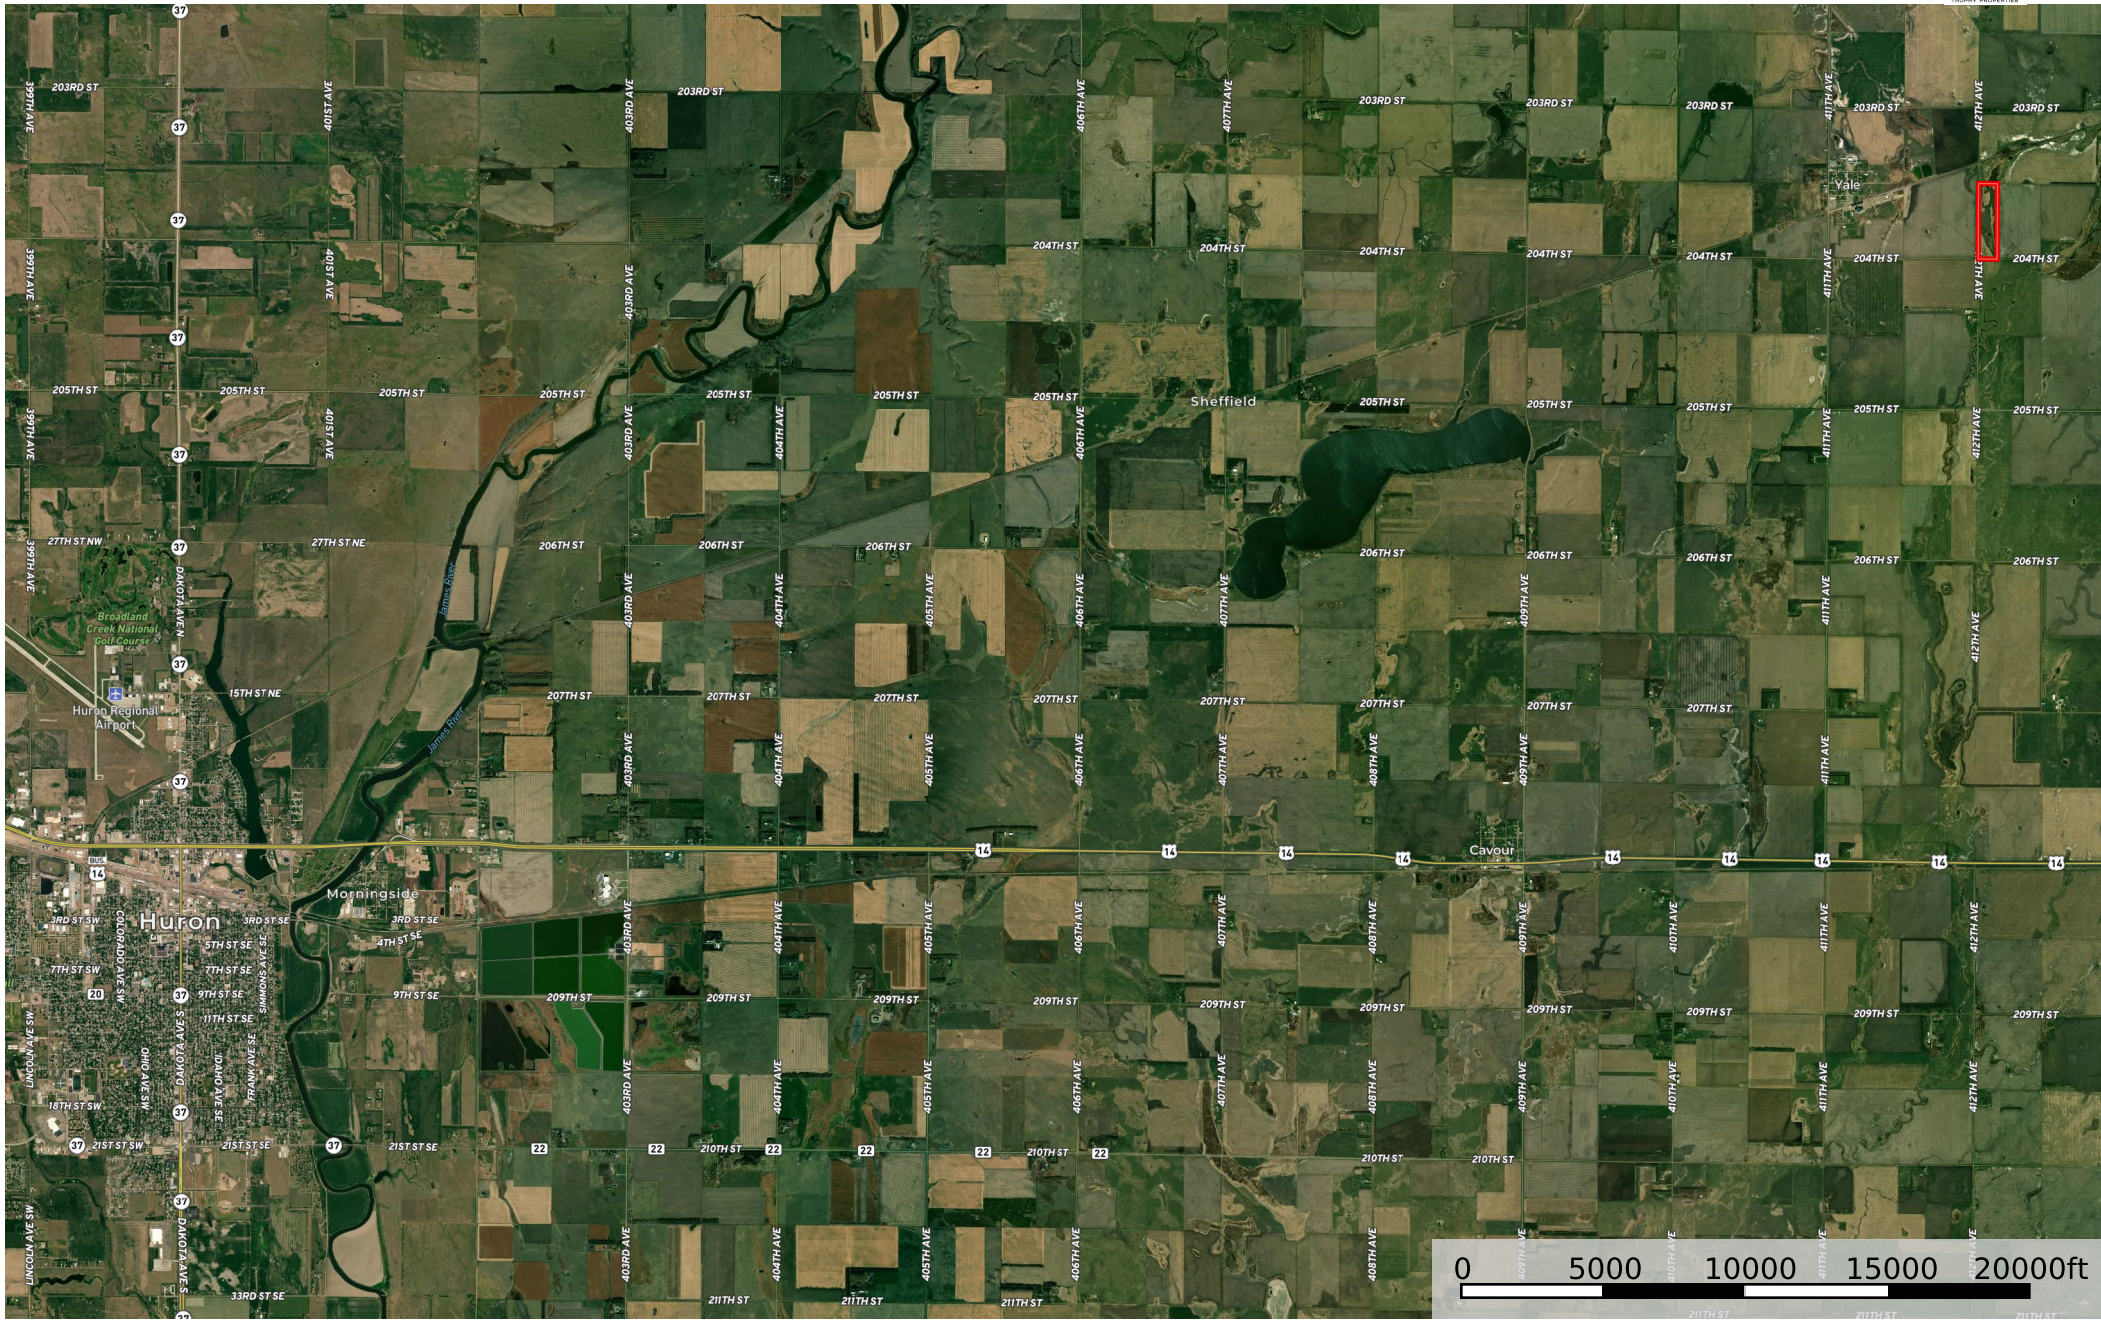

# Cody S.

Beadle County, South Dakota, 40 AC +/-

Boundary