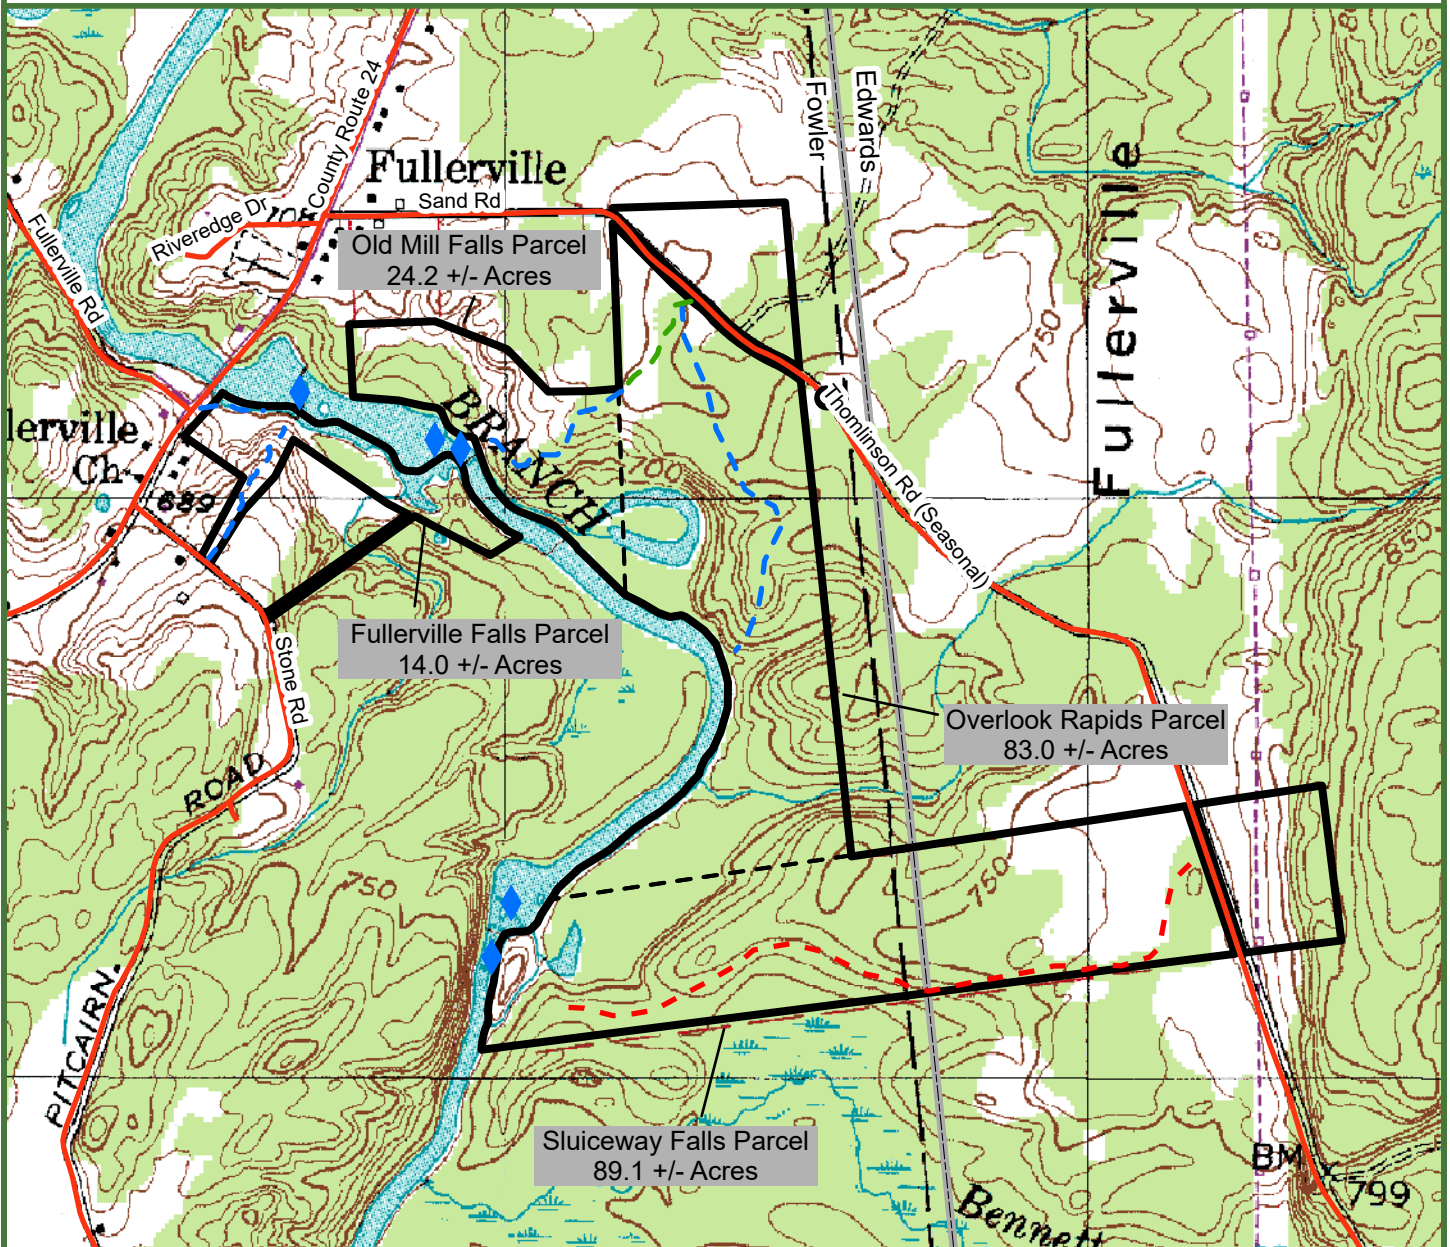

Upper Oswegatchie River Parcels

Acreage by Individual Parcel

Fowler/Edwards, St. Lawrence County, NY

**Fountains
Land**
AN F&W COMPANY

Legend

- | | |
|---------------------------------|-------------------------------------|
| Upper Oswegatchie River Parcels | Waterfalls/Rapids |
| State Highways | No Power/Maintenance South of Point |
| Town Roads | Sub-division Line Between Parcels |
| Forest Roads | Town Lines |
| Right of Way | Public Lands |
| Trail | Other Conserved Lands |

This is Not A Survey

Map produced from the best available information including town tax maps, hand held GPS data, aerial photography and reference information obtained from publicly available GIS sources, and the owner. Boundary lines portrayed on this map are approximate and could be different than the actual location of boundaries found in the field.