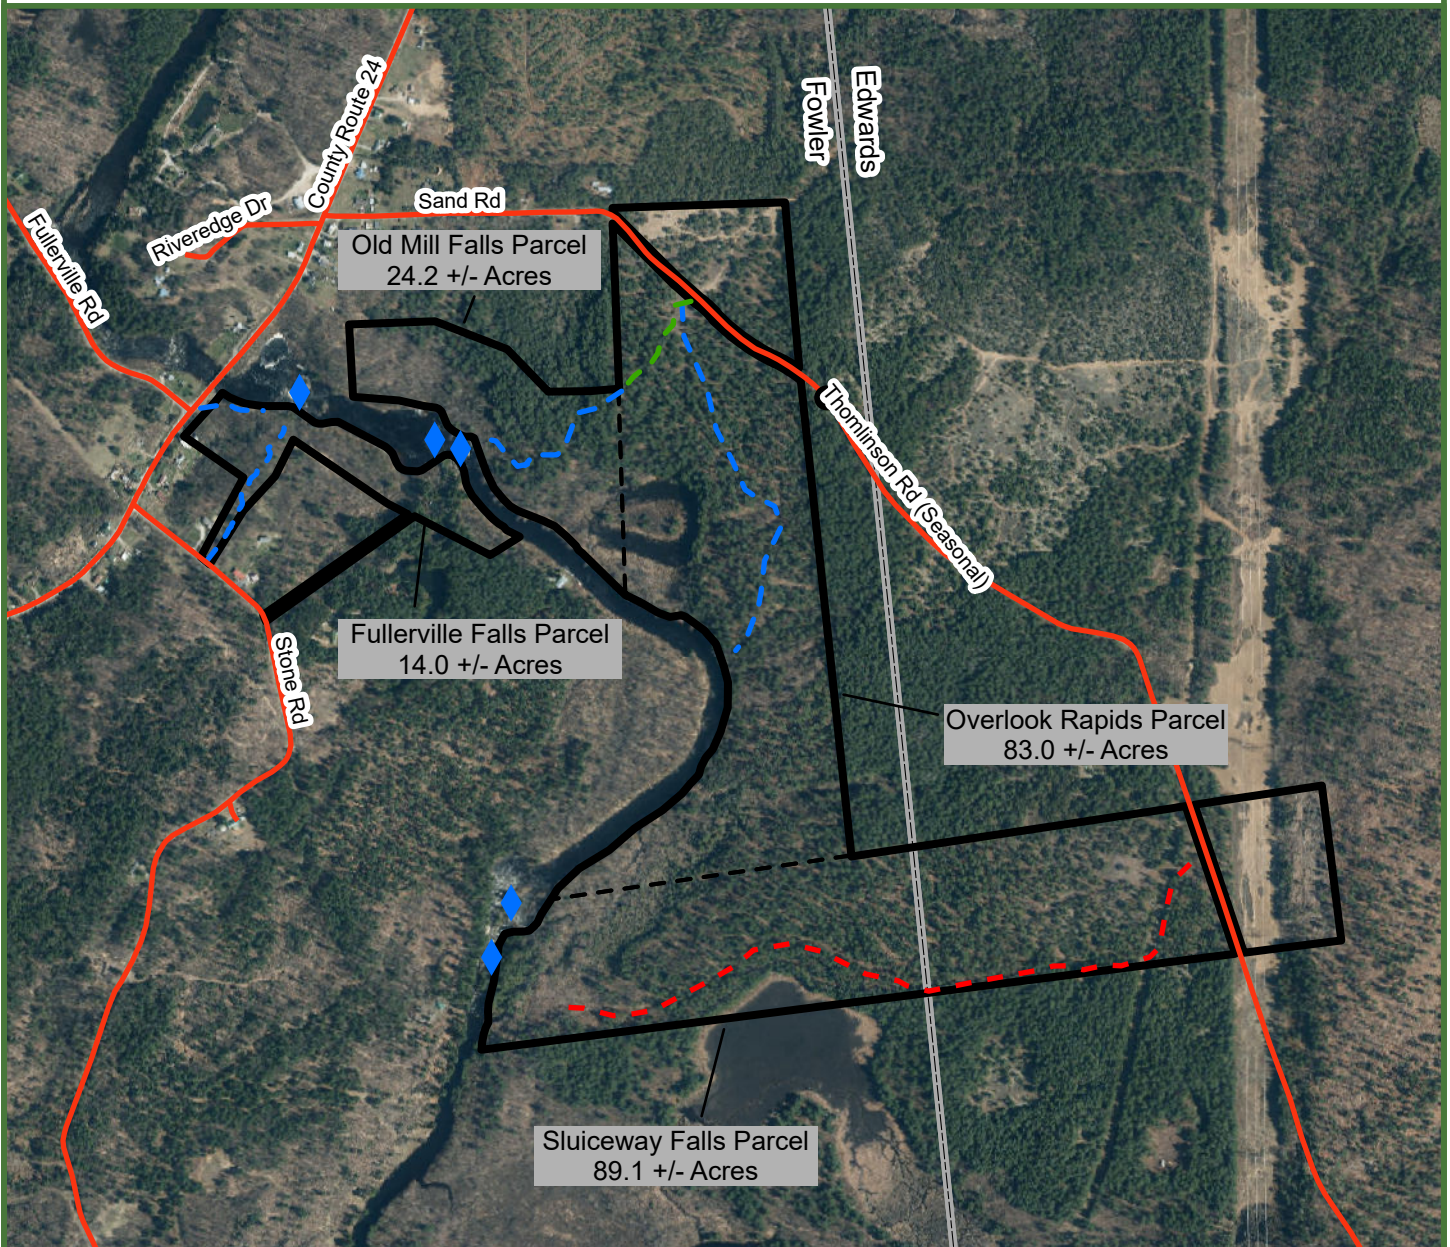

Upper Oswegatchie River Parcels

Acreeage by Individual Parcel

Fowler/Edwards, St. Lawrence County, NY

**Fountains
Land**
AN F&W COMPANY

Legend

- Upper Oswegatchie River Parcels
- State Highways
- Town Roads
- Forest Roads
- Right of Way
- Trail
- Waterfalls/Rapids
- No Power/Maintenance South of Point
- Sub-division Line Between Parcels
- Town Lines
- Public Lands
- Other Conserved Lands

This is Not A Survey

Map produced from the best available information including town tax maps, hand held GPS data, aerial photography and reference information obtained from publicly available GIS sources, and the owner. Boundary lines portrayed on this map are approximate and could be different than the actual location of boundaries found in the field.