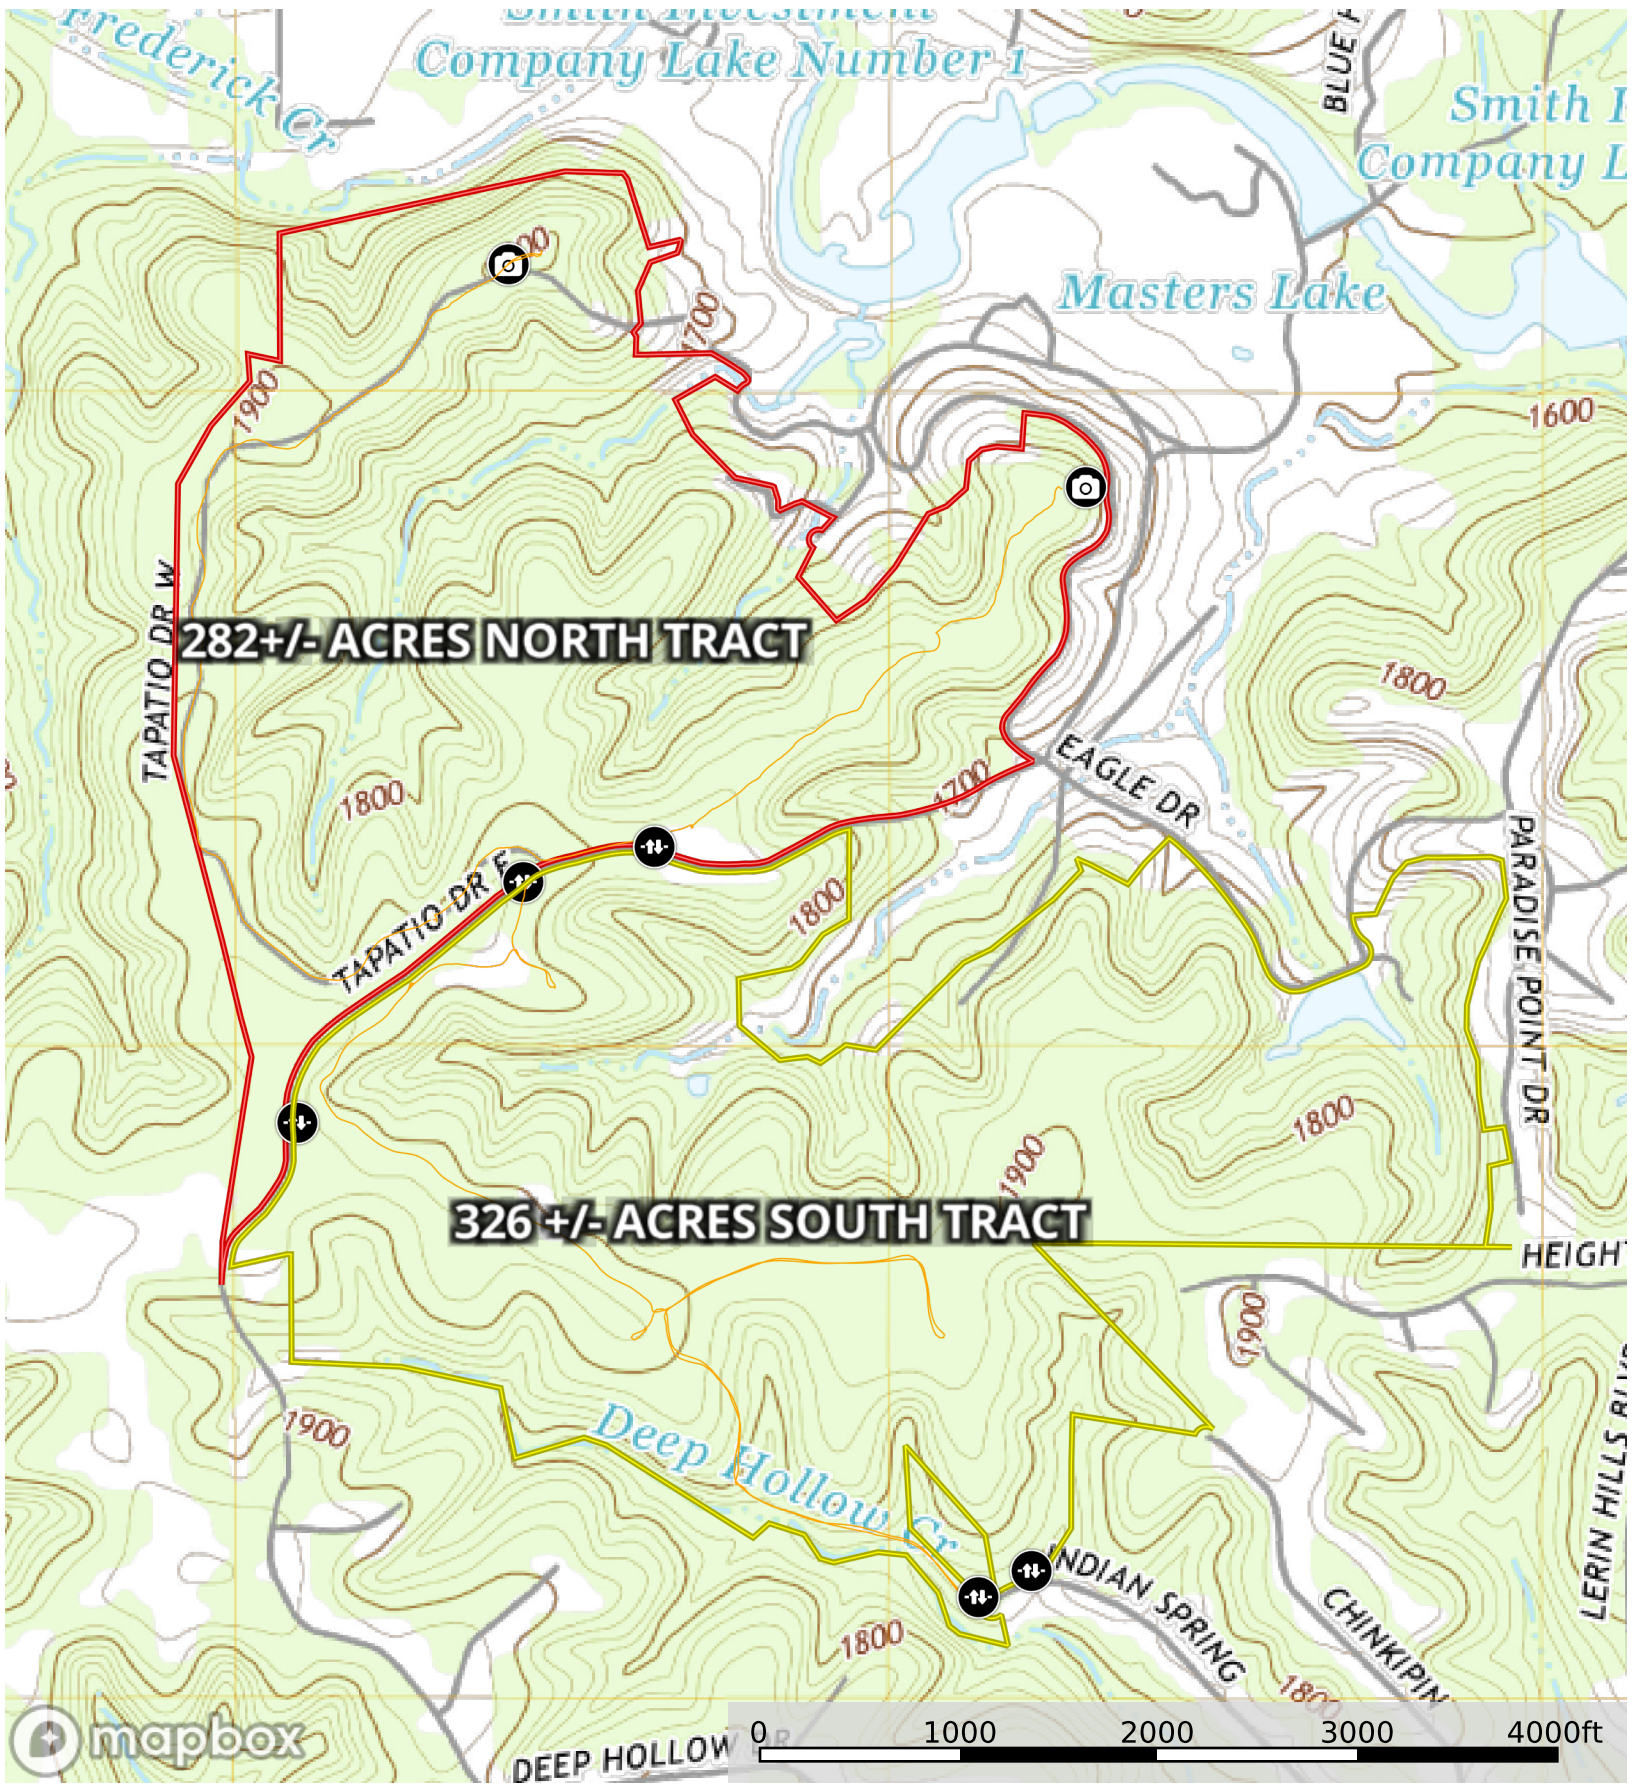

282+/- AC and 326+/- AC

Kendall County, Kendall County, Texas, 608 AC +/-

- Photo Point
- Gate
- Track
- Boundary 1
- Boundary