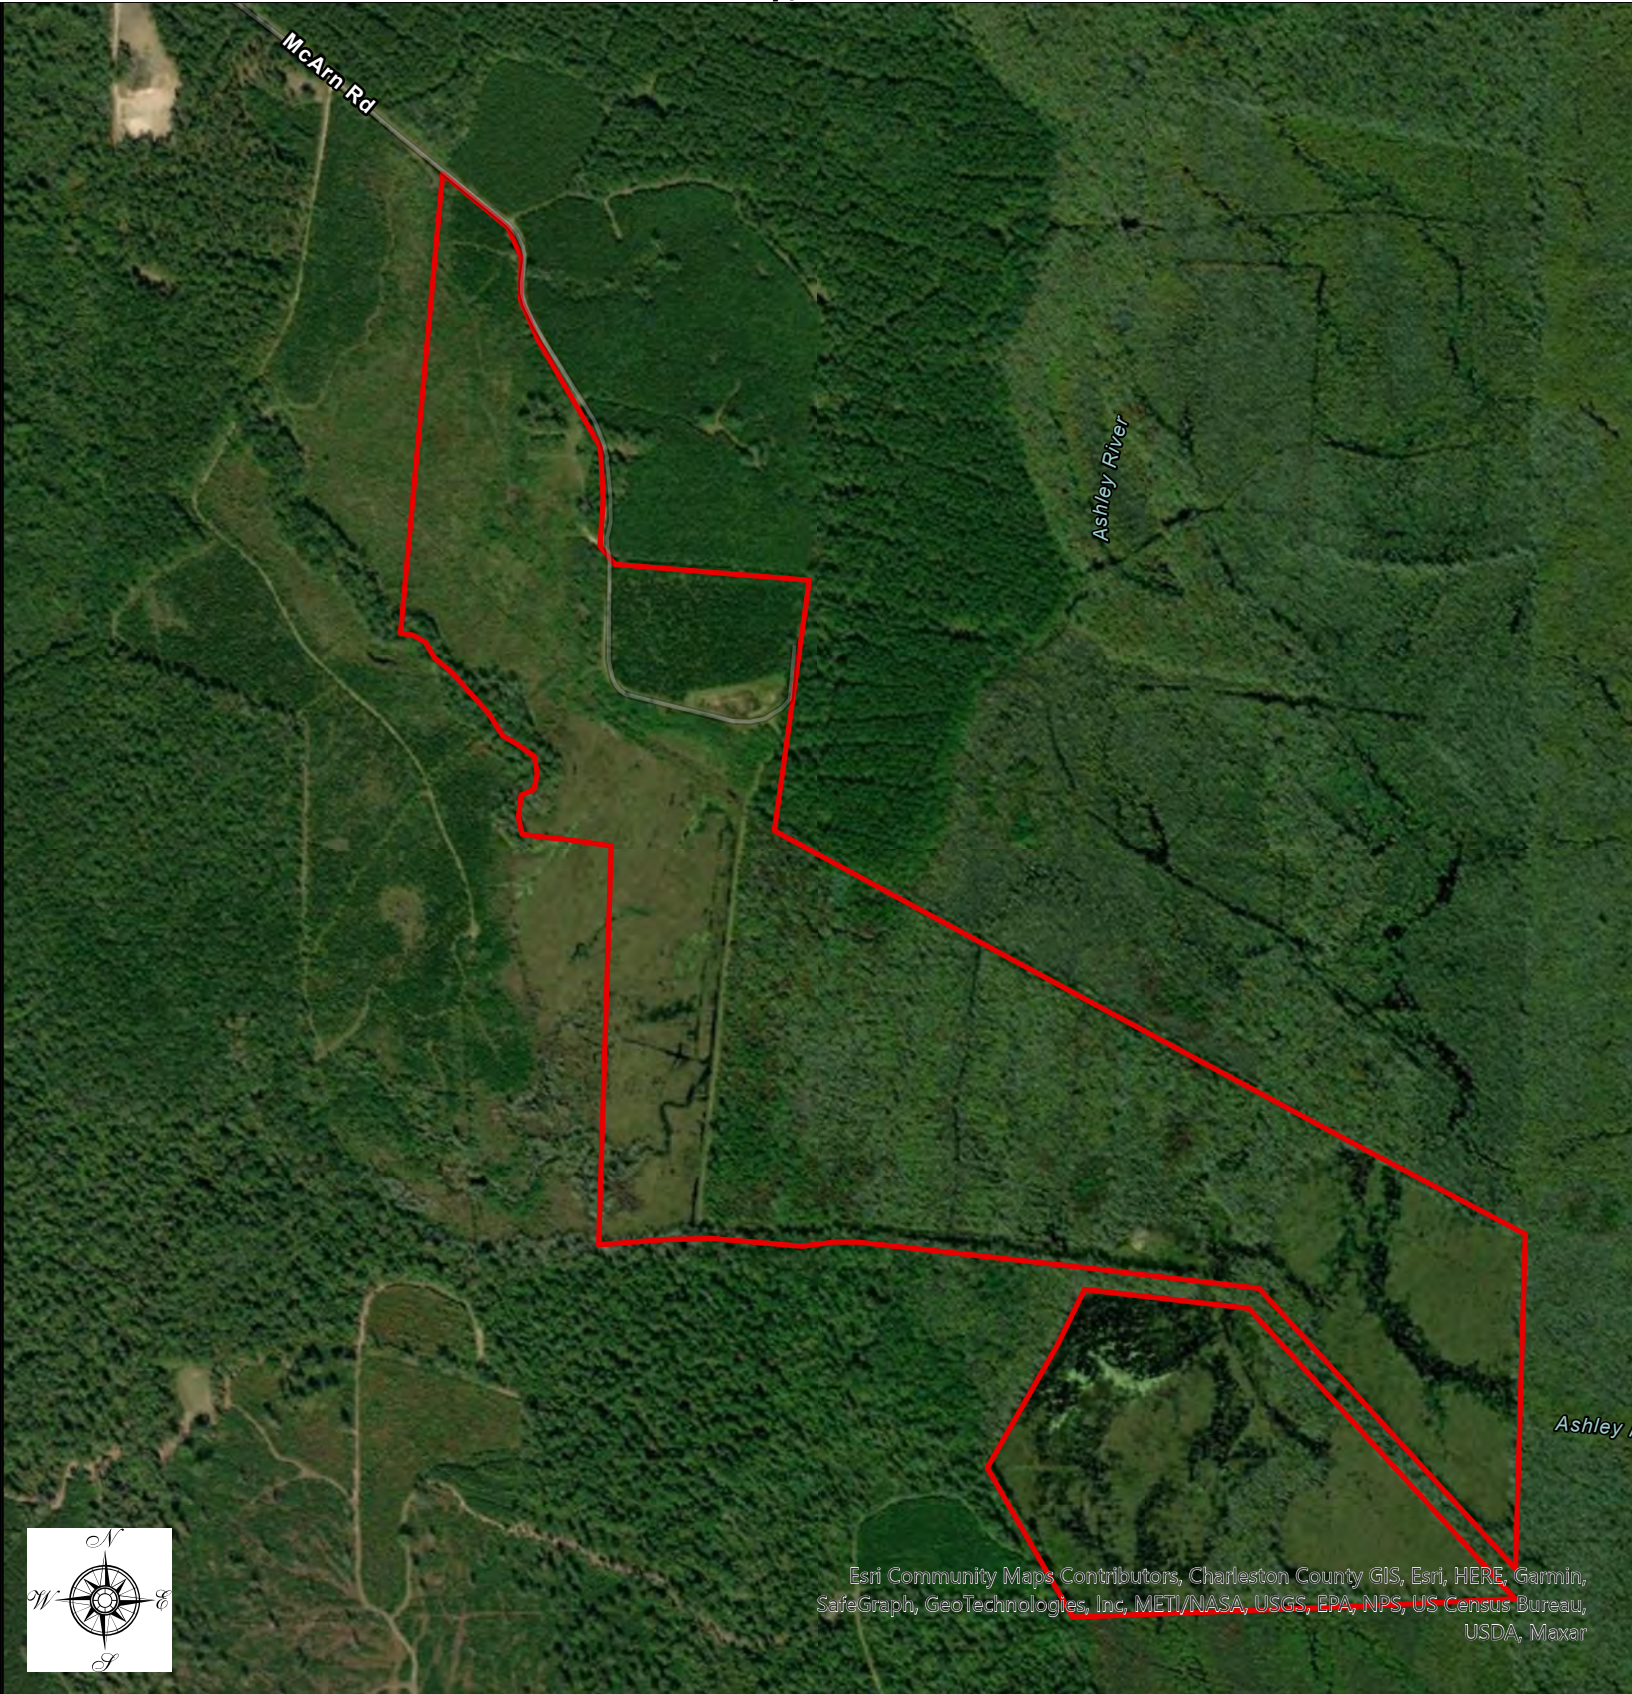

Cypress Southeast Tract

Dorchester County, SC +/- 275 acres

Esri Community Maps Contributors, Charleston County GIS, Esri, HERE, Garmin, SafeGraph, GeoTechnologies, Inc, METI/NASA, USGS, EPA, NPS, US Census Bureau, USDA, Maxar

Legend

 Bound