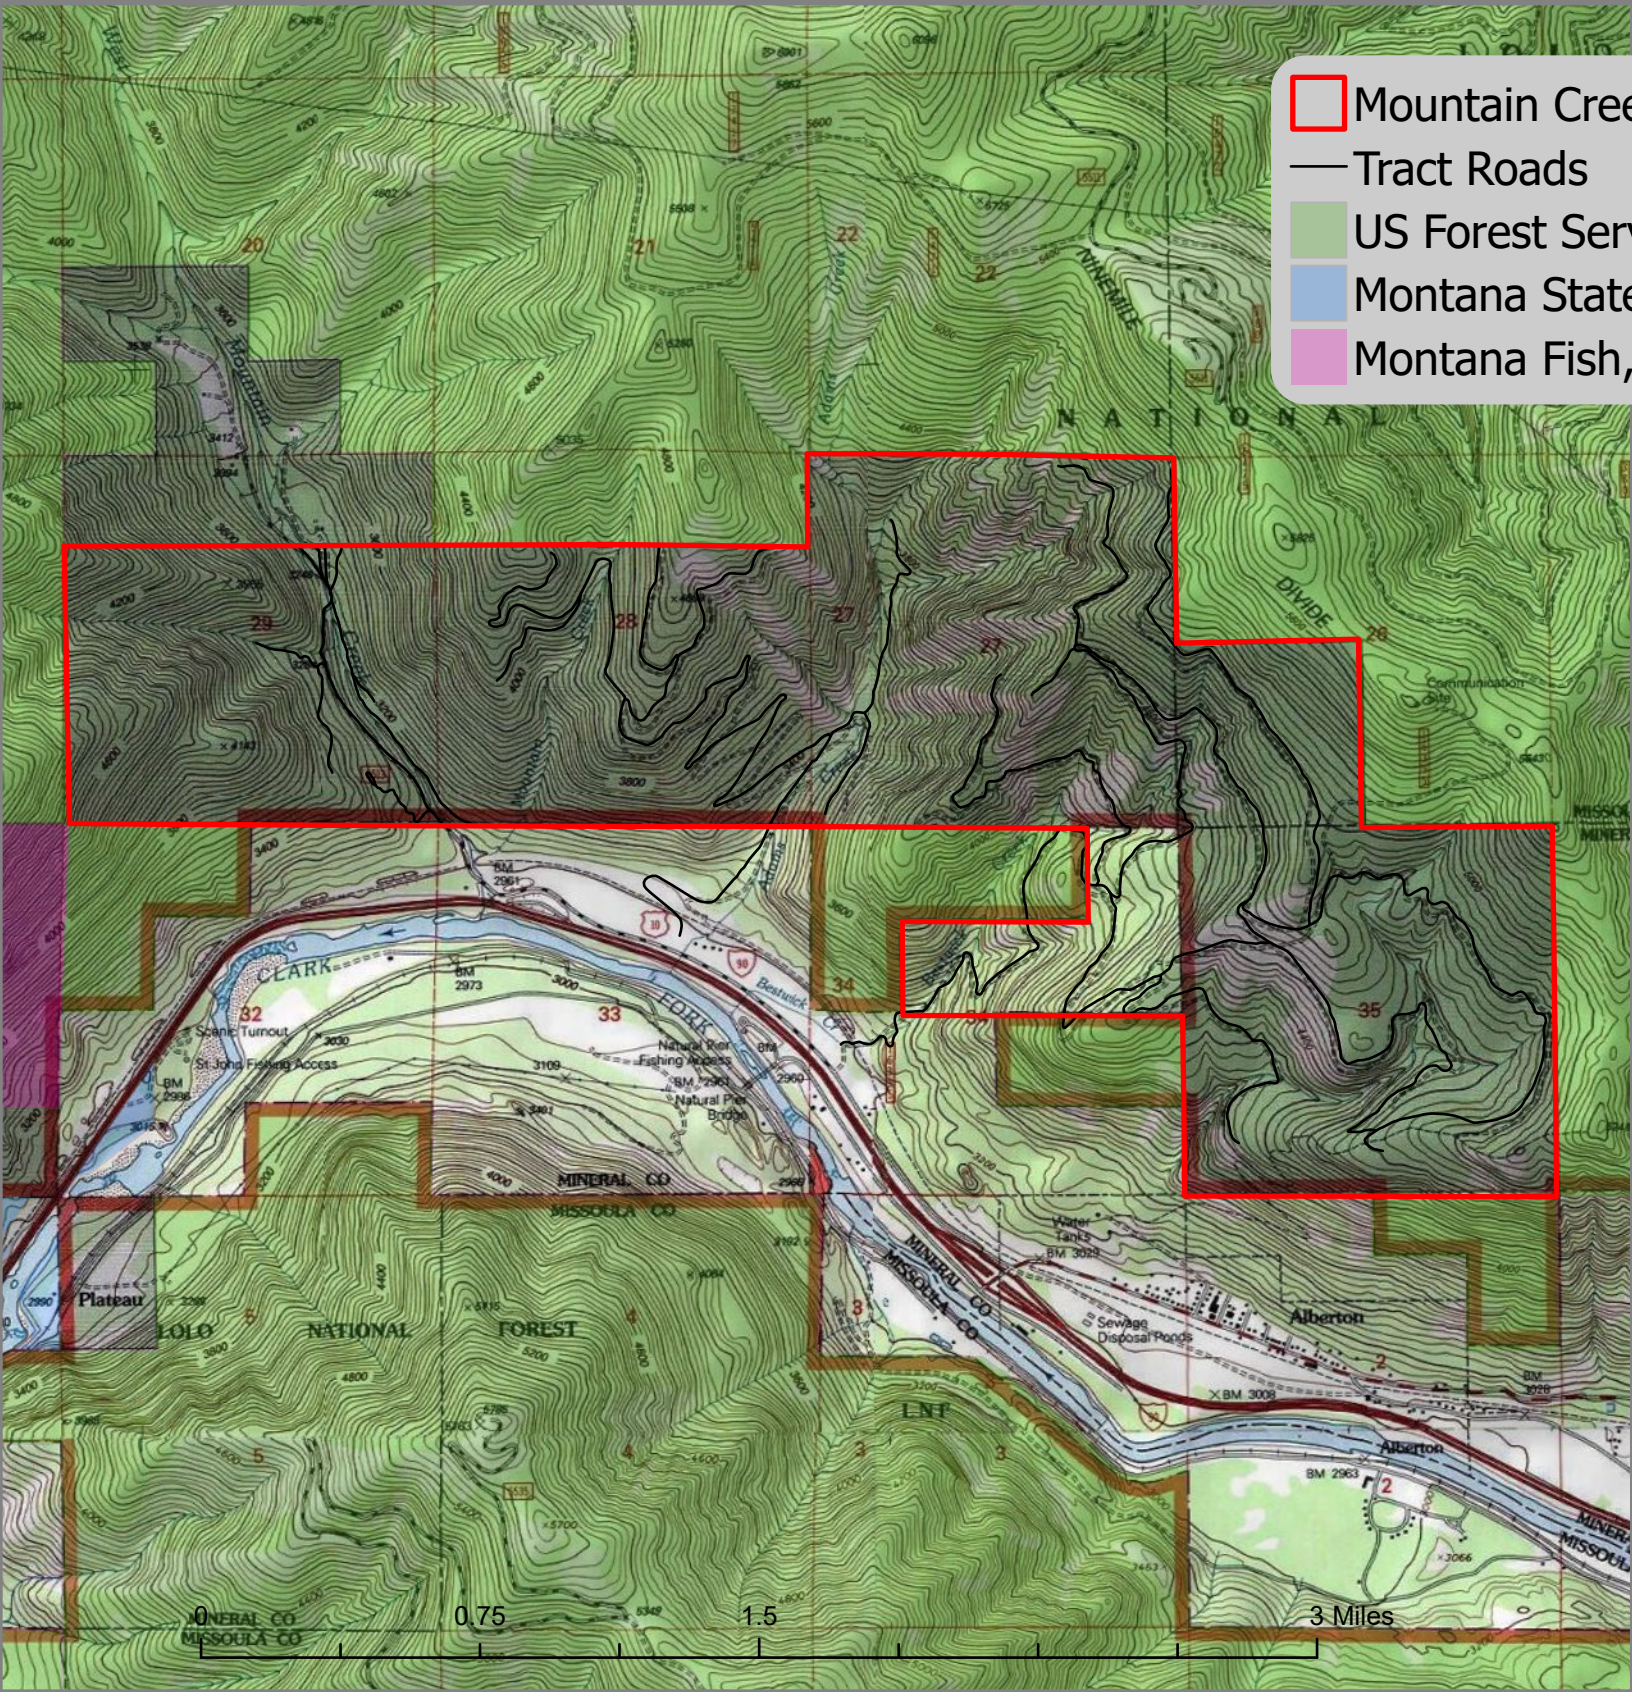

Mountain Creek Hunting Ranch

+/- 2549 Acres

Mineral County, MT

- Mountain Creek Hunting Ranch
- Tract Roads
- US Forest Service
- Montana State Trust Lands
- Montana Fish, Wildlife, and Parks