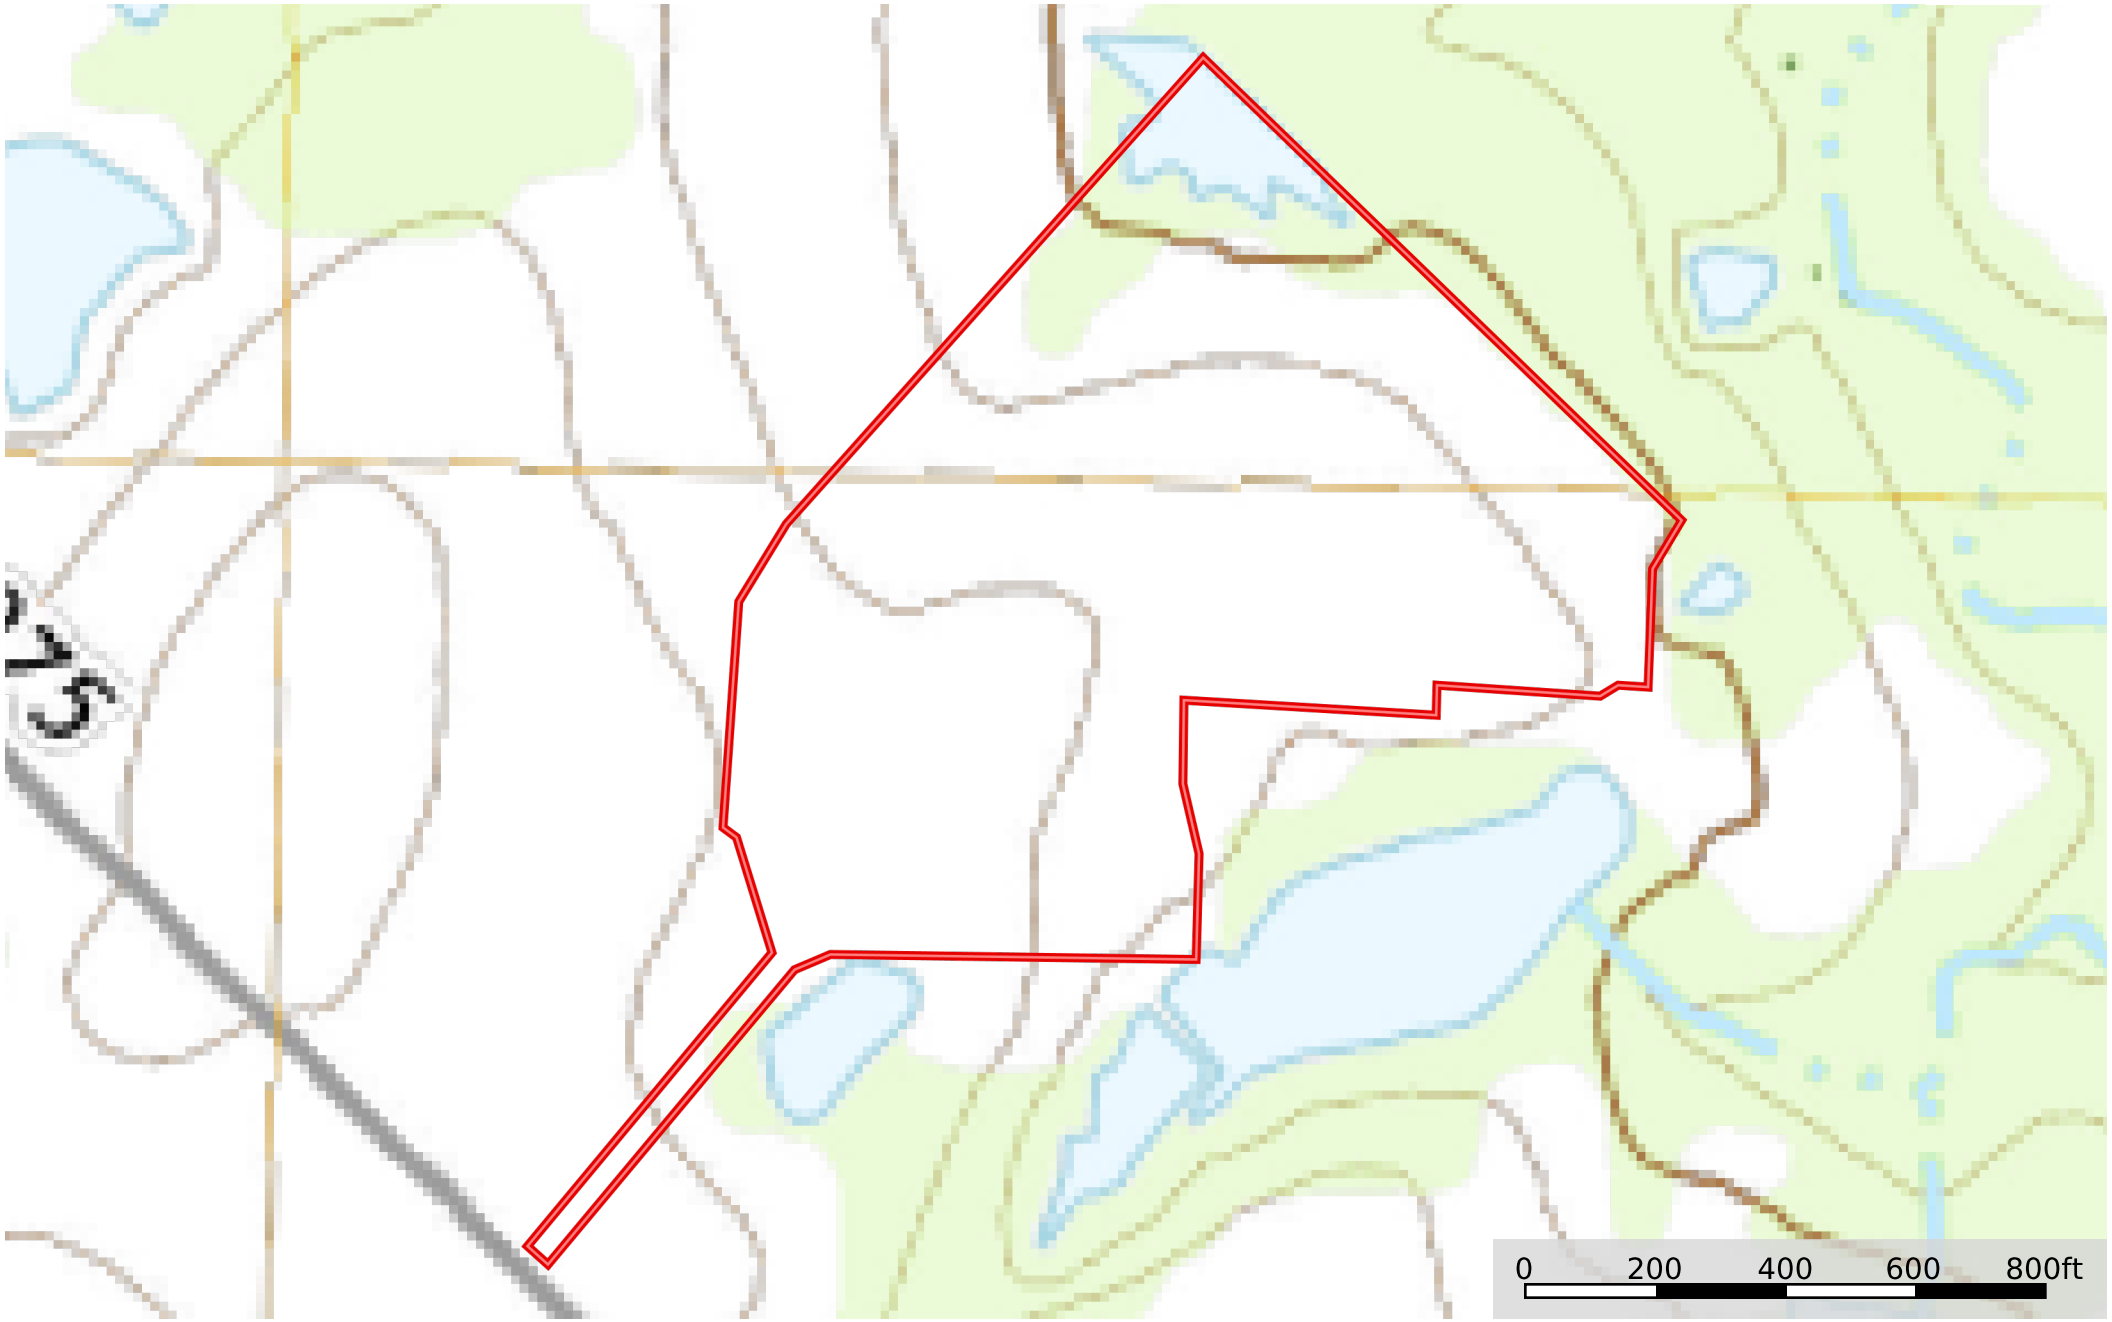

# Chmelar Topographic Map

Burleson County, Texas, 27.599 AC +/-

 Boundary