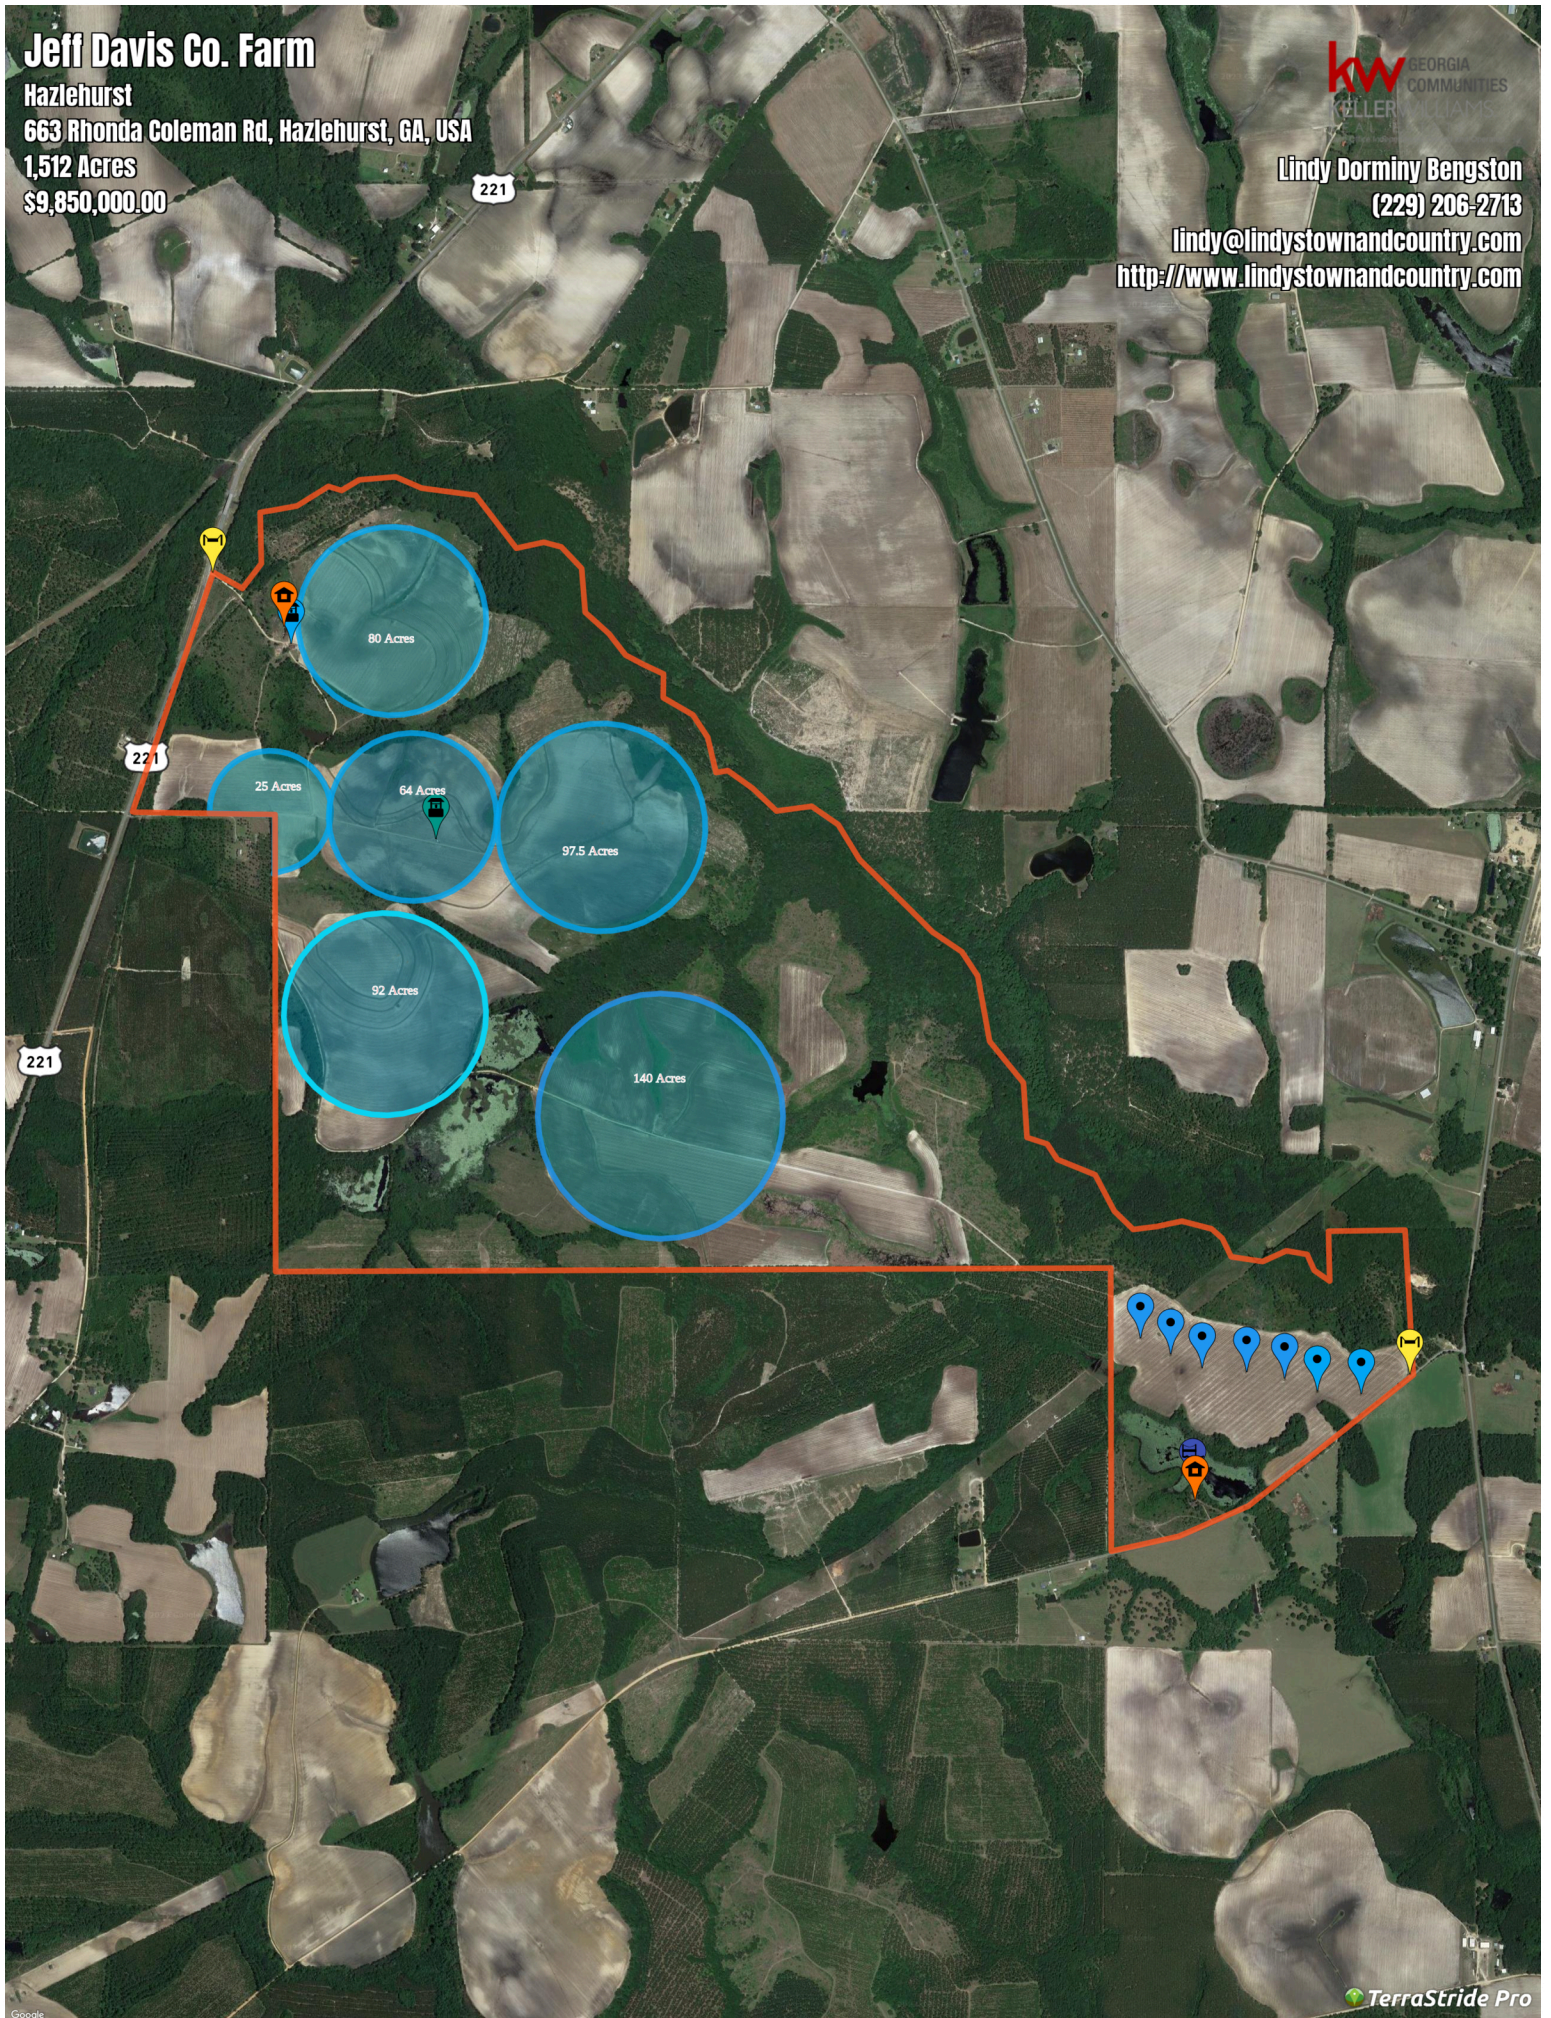

Jeff Davis Co. Farm

Legend

• Custom Point

 Well

 Dock

A Text Label

 Gate

 Structure

Boundary

Description

Irrigated Farmland in Jeff Davis County! This Farm is the ideal investment tract with 625 acres under pivot. 6 pivots serviced by a 12" Diesel Well. There is 200 acres of Longleaf Pines planted in 2015. Rolling acres of pasture land and multiple ponds for your cattle. Old Homesite near the Rhonda Coleman entrance with boathouse and dock.

Generated on: July 12, 2023