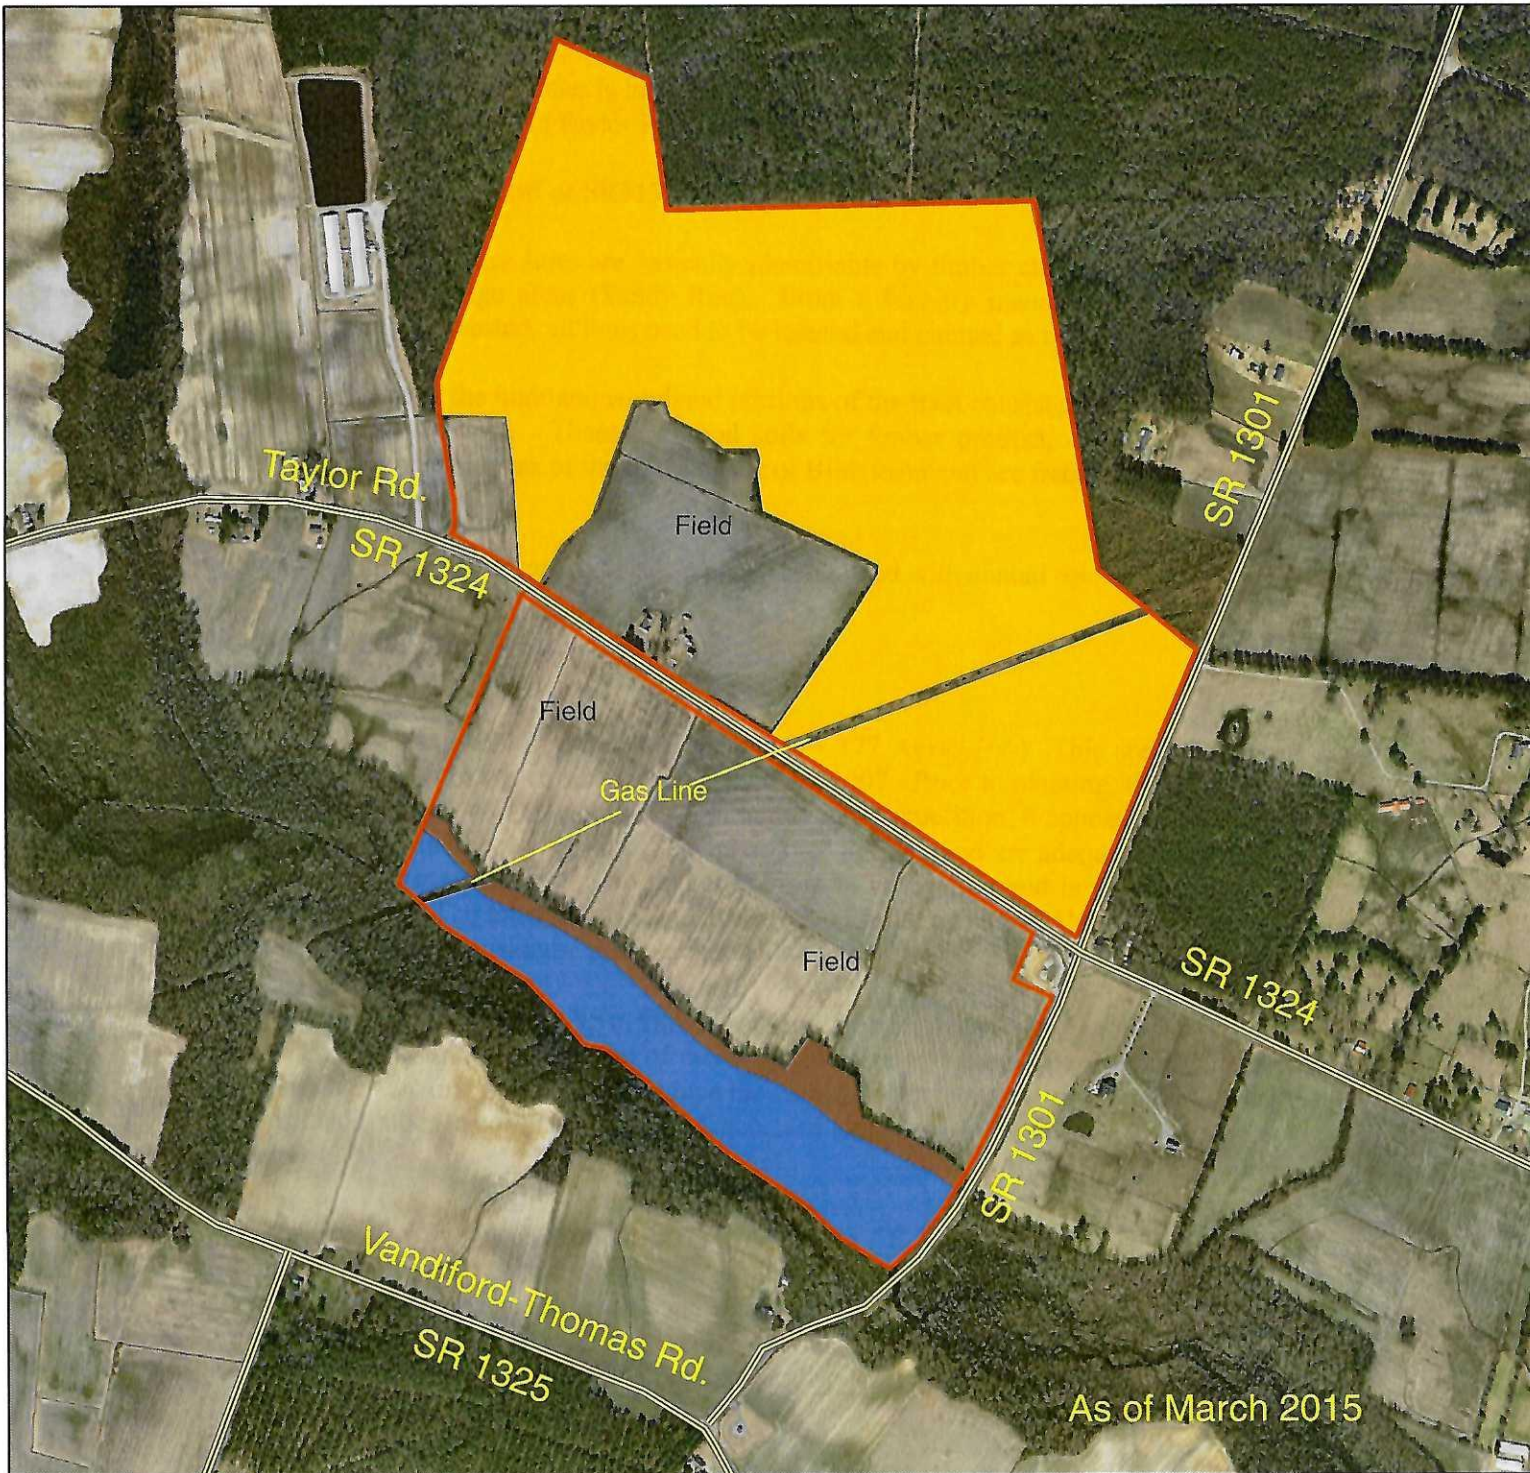

-  Tract Boundaries (350 Ac.)
-  2007 Pine Plantation (177 Ac. +/-)
-  Mature Hardwood & Pine (8 Ac. +/-)
-  Branchland / Swampland (31 Ac. +/-)
-  State Roads
-  Fields / Cropland (130 Ac. +/-)
-  Lots, Gas Lines (4 Ac. +/-)

Stand Type Map

Castoria Farms Enterprises, LLC.
 TAYLOR ROAD TRACT
 Carr Township
 Greene County, NC

Timberlands Unlimited
 PO Box 650, Windsor, NC 27983
 Phones: Office (252) 794-3642
 Fax: (252) 794-2829 E-mail: foresters@timberlandsunlimited.com

1 in = 990 ft