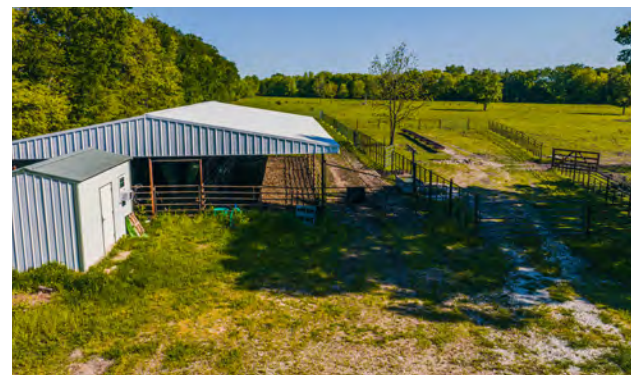

UC
RANCH
PROPERTIES
A DIVISION OF UNITED COUNTRY REAL ESTATE
AltaTerra
REALTY AND AUCTION LLC

REALTREE
UNITED COUNTRY
HUNTING PROPERTIES

AltaTerraPremier.com
Premier@altaterrapremier.com

Minerals: Owner to convey all owned.
Terms: Franchise office is independently owned and operated.

Contact Kim for
Additional Details