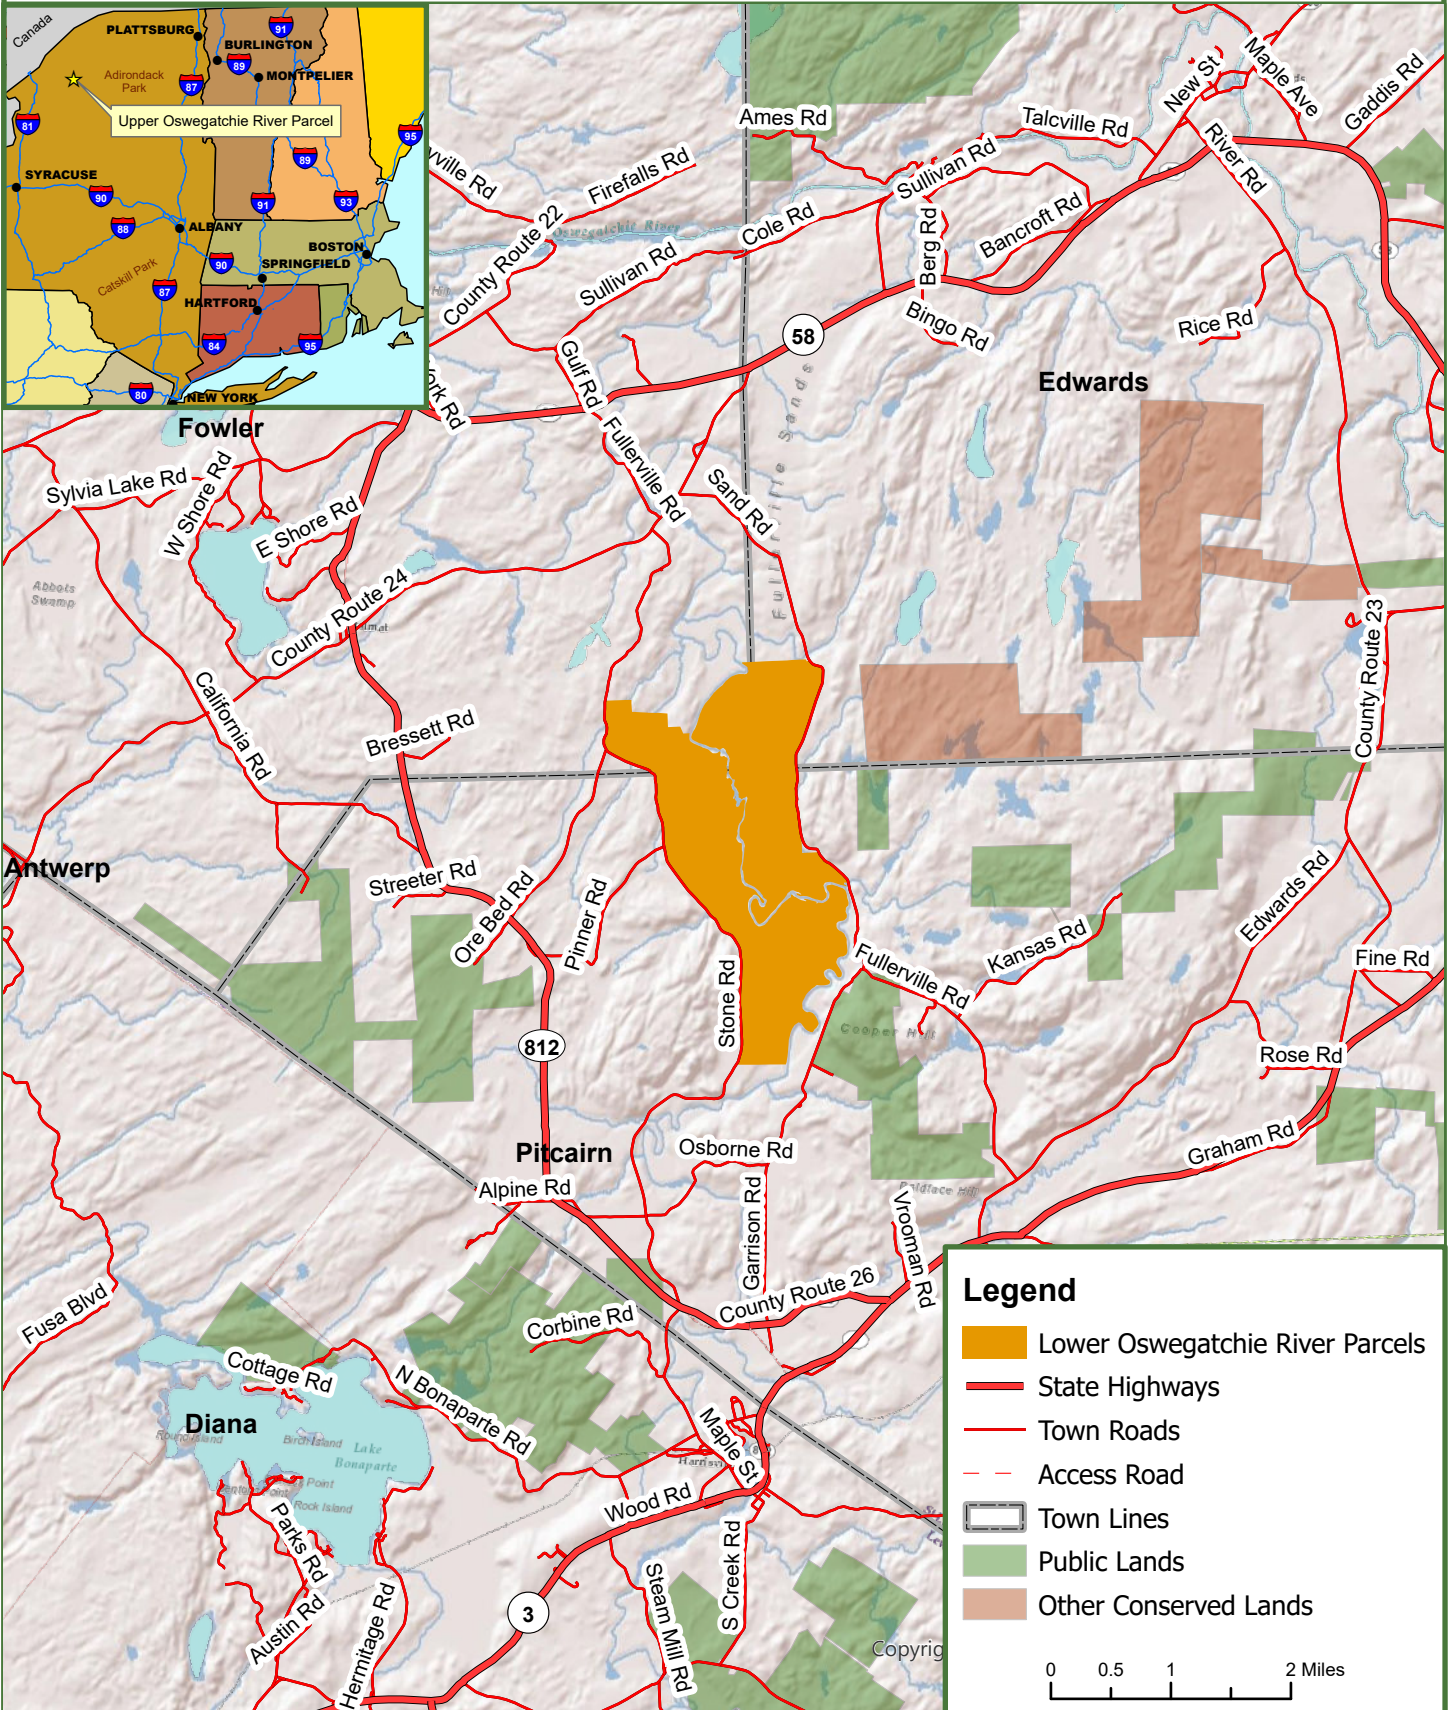

Locus Map

Lower Oswegatchie River Parcels

Acreage by Individual Parcels

Fowler/Edwards/Pitcairn, St. Lawrence County, NY

Fountains Land
AN F&W COMPANY

Legend

- Lower Oswegatchie River Parcels
- State Highways
- Town Roads
- Access Road
- Town Lines
- Public Lands
- Other Conserved Lands

0 0.5 1 2 Miles