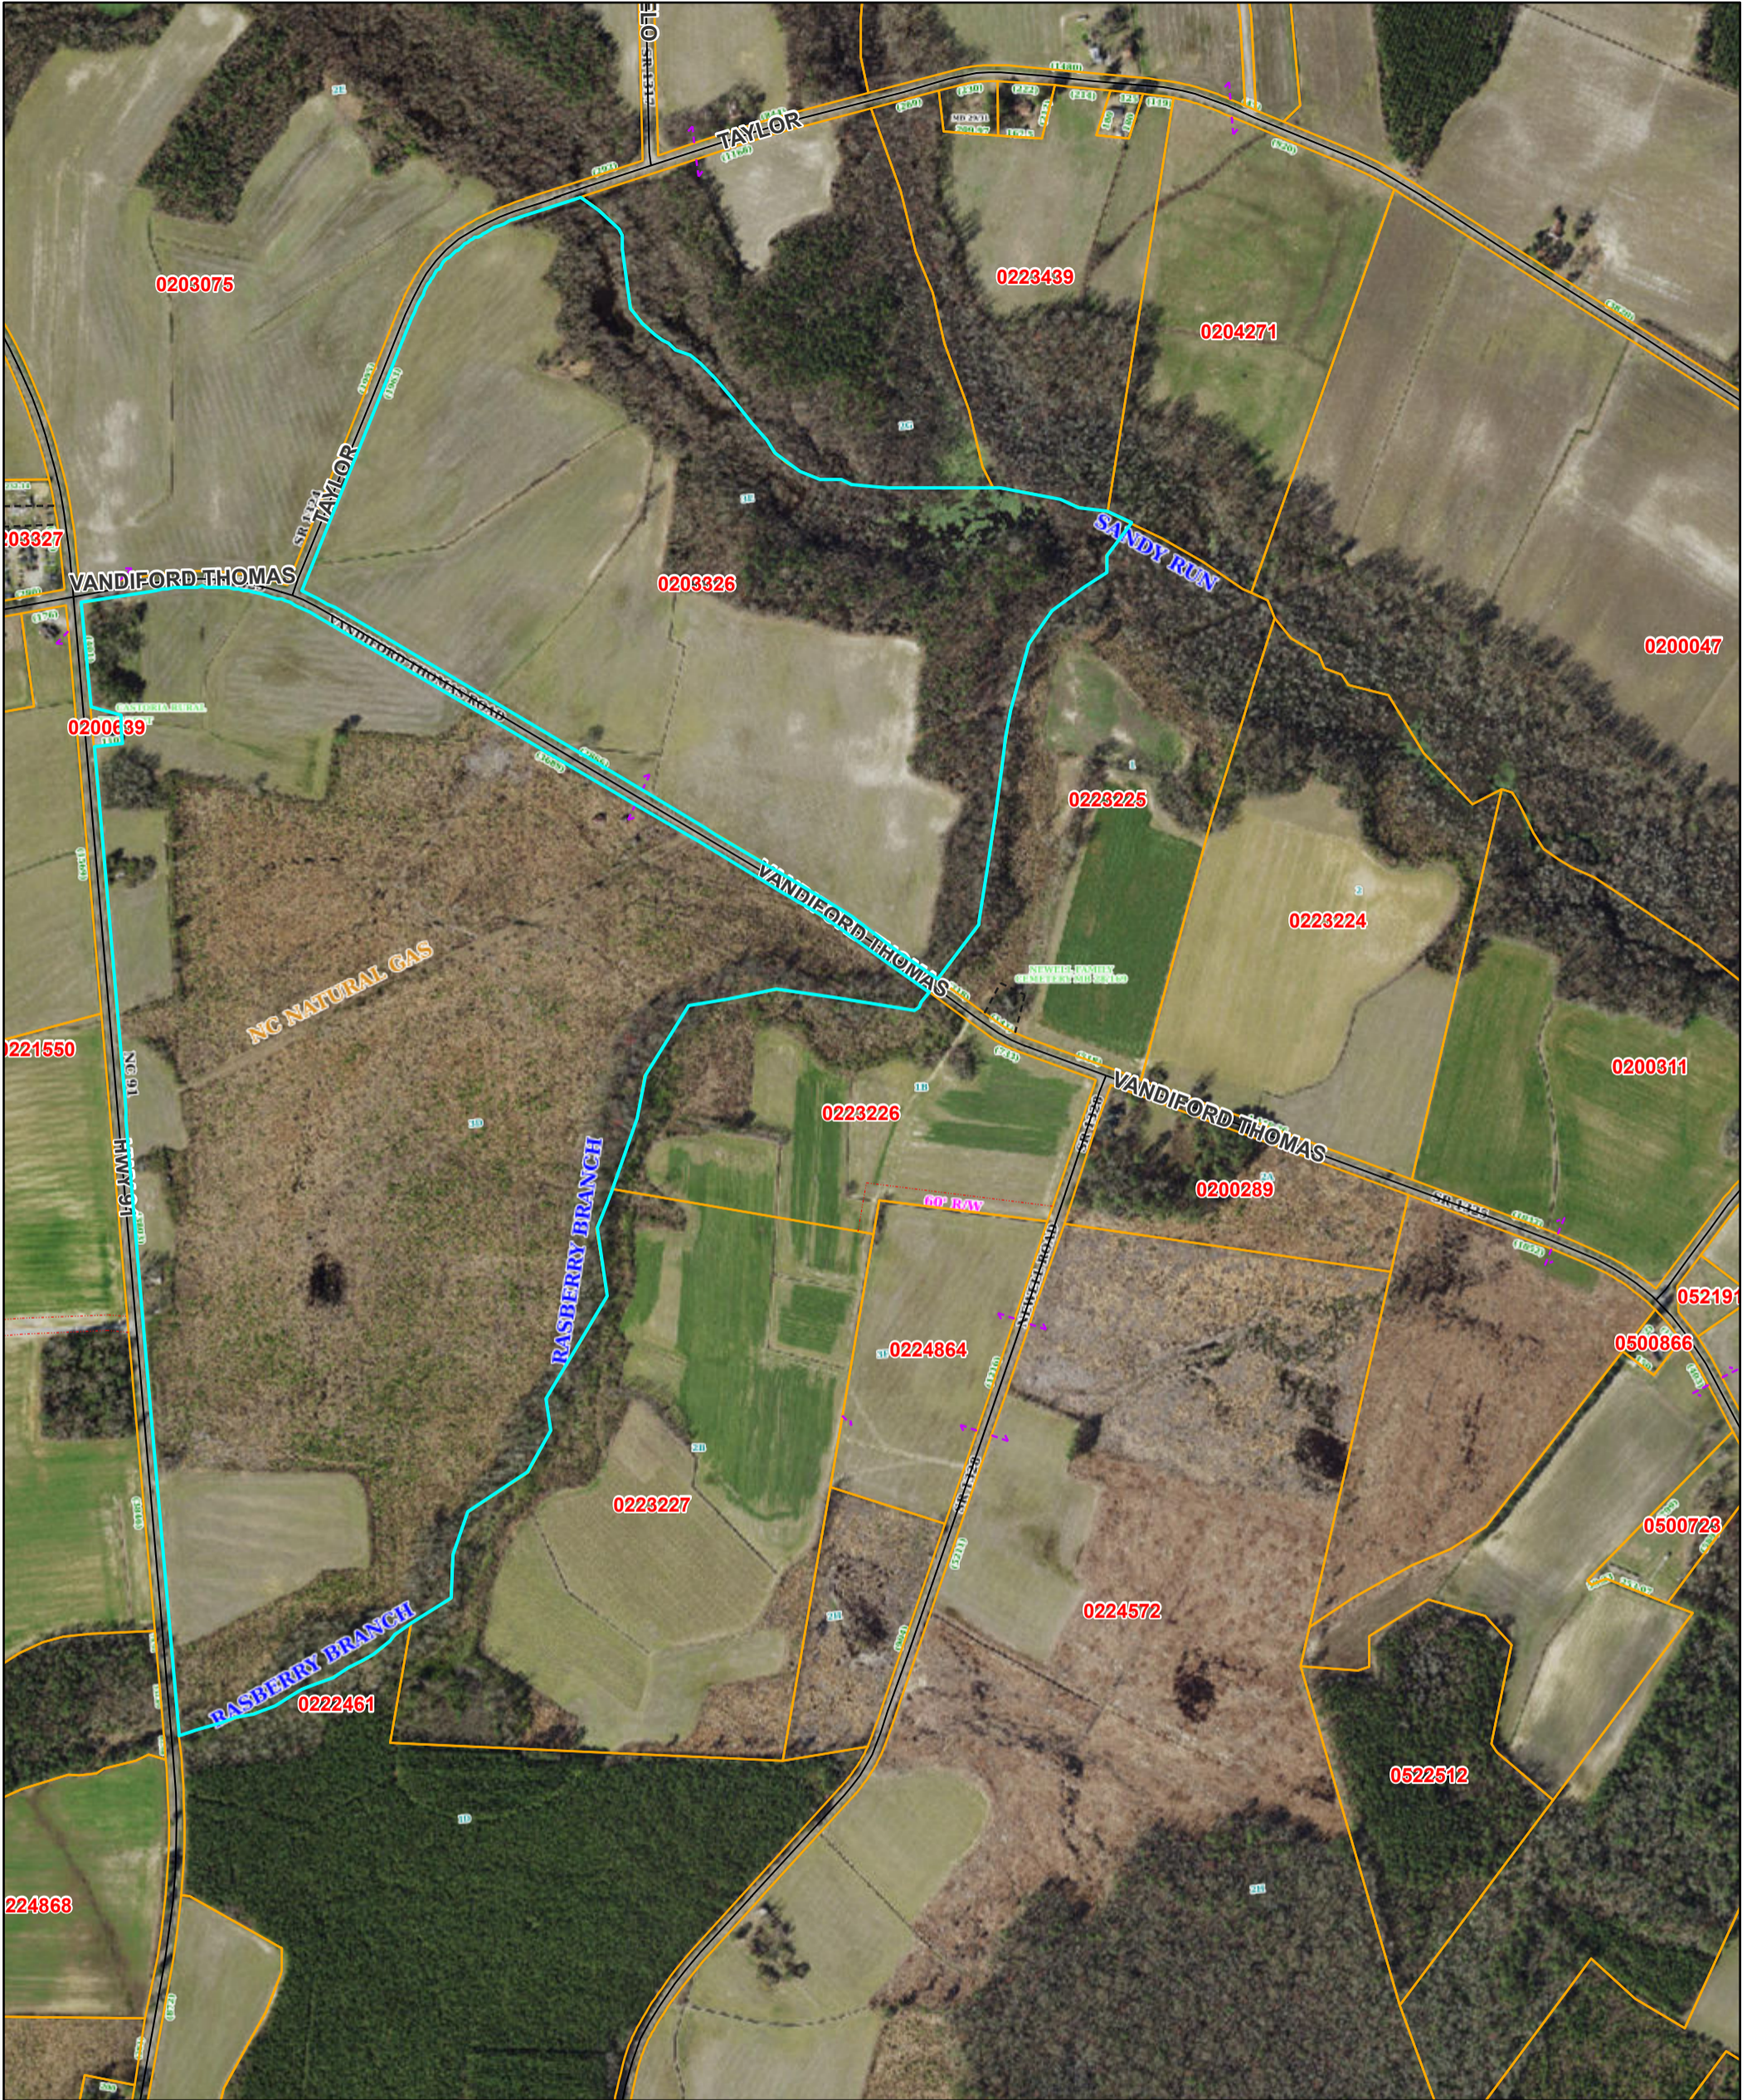

Web Map

7/25/2023, 8:59:05 AM

- - - - - Parcel Hooks
- Parcels
- Parcel Lines
- Centerlines
- Old Division Lines
- greene_nc_parcel_anno
- RoadEasement

State of North Carolina DOT, Esri, HERE, State of North Carolina DOT, Esri, HERE, Garmin, GeoTechnologies, Inc., Intermap, USGS, EPA