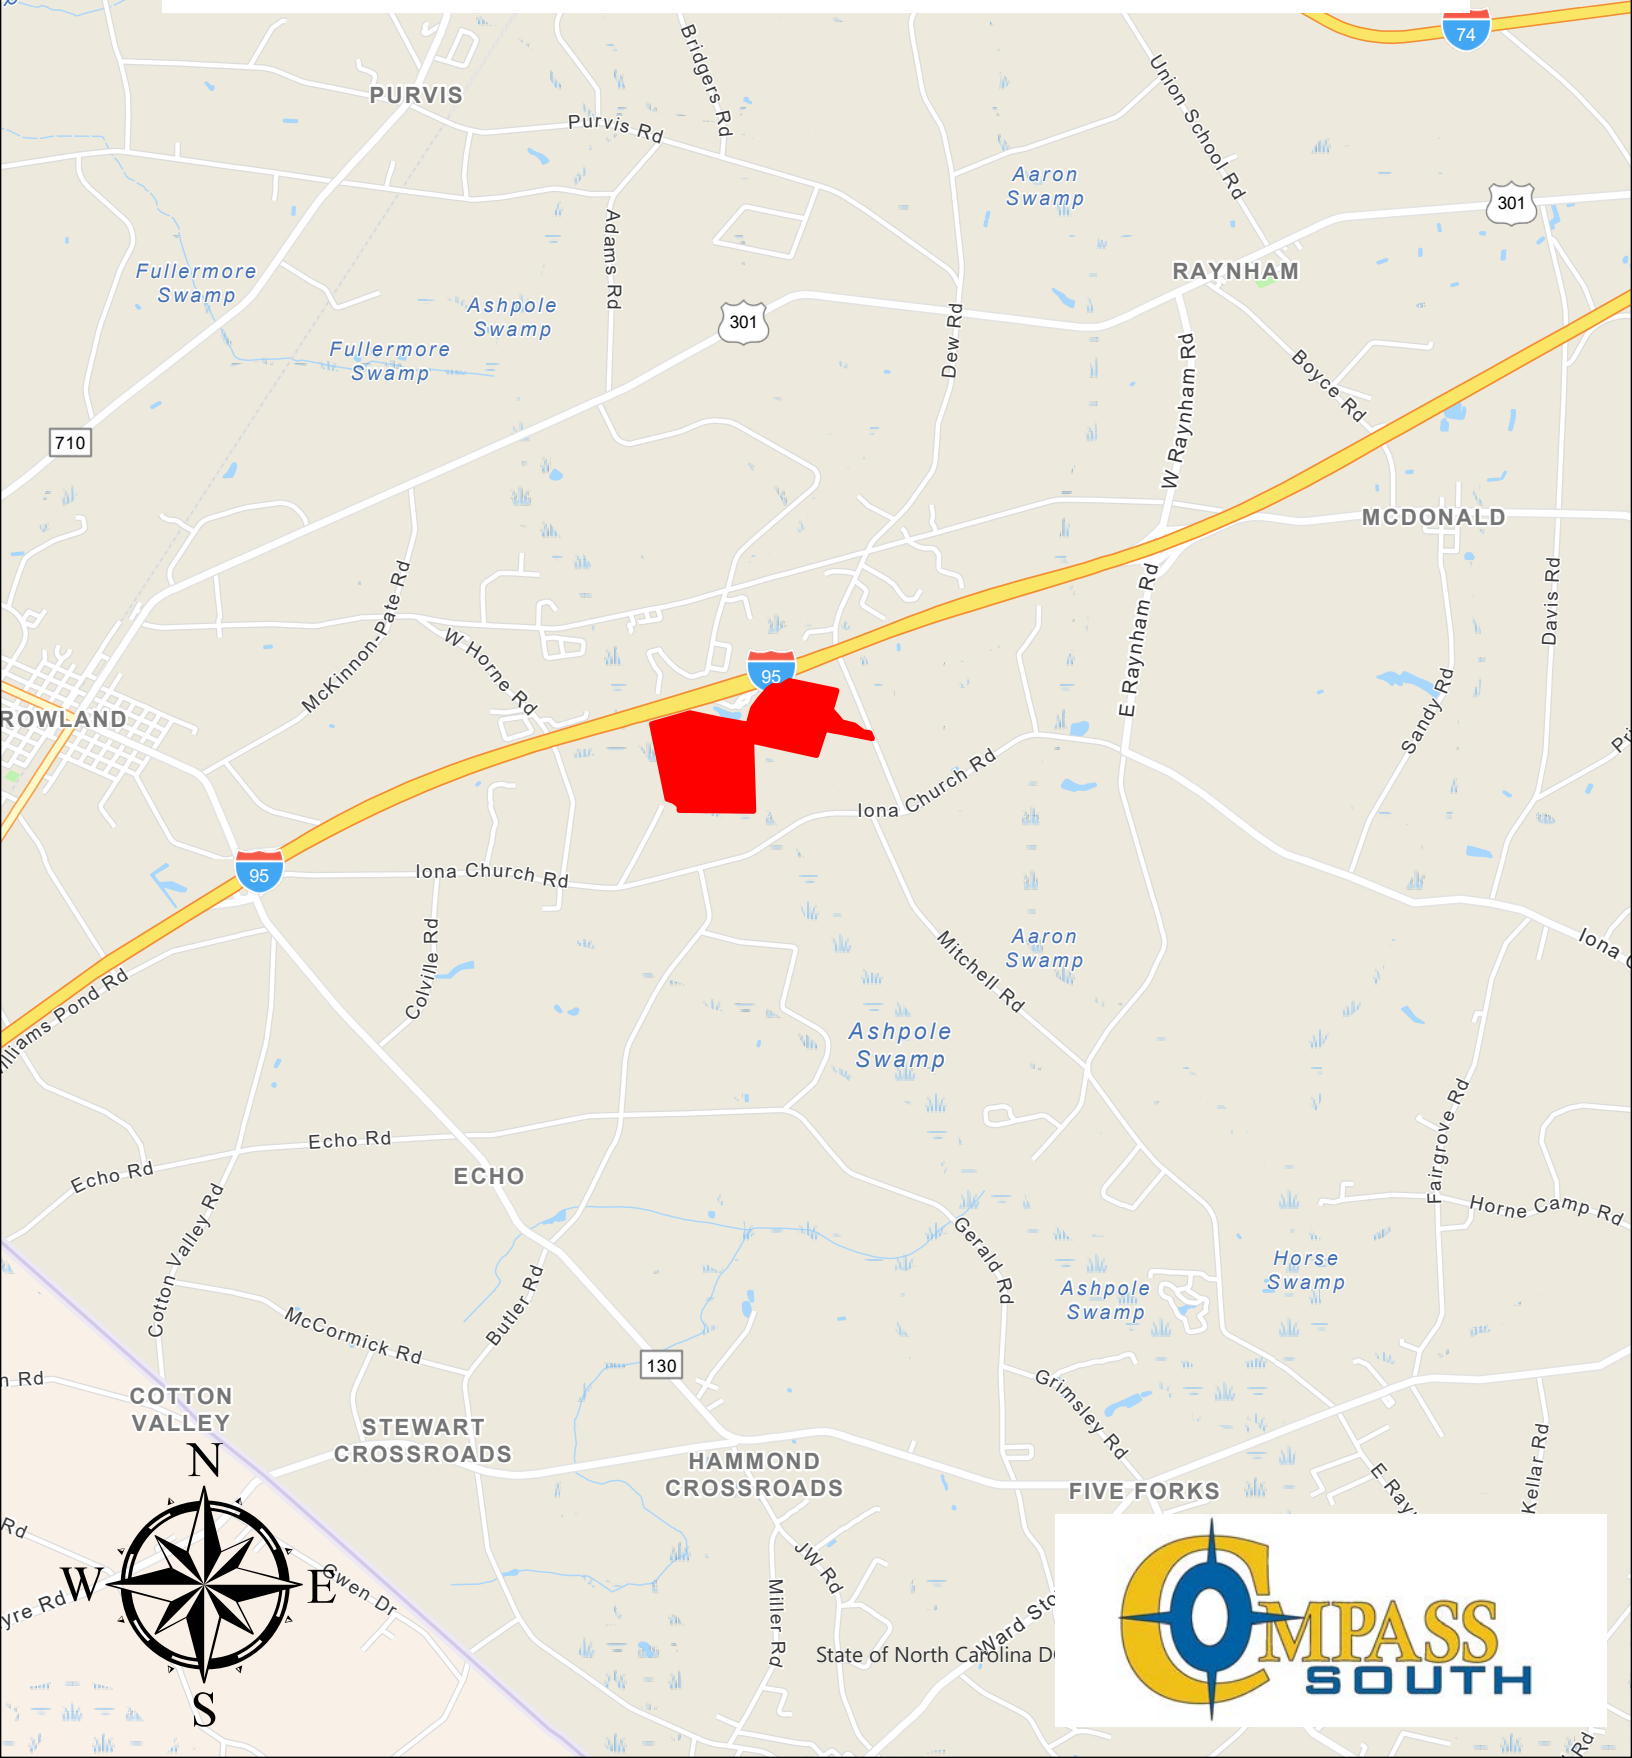

# Rowland Tract

Robeson County, NC

+/- 256 acres

Esri, HER

# Rowland Tract

Robeson County, NC

+/- 256 acres

# Rowland Tract

Robeson County, NC

+/- 256 acres

Esri Community Map  
Garmin, SafeGraph, GeoTe