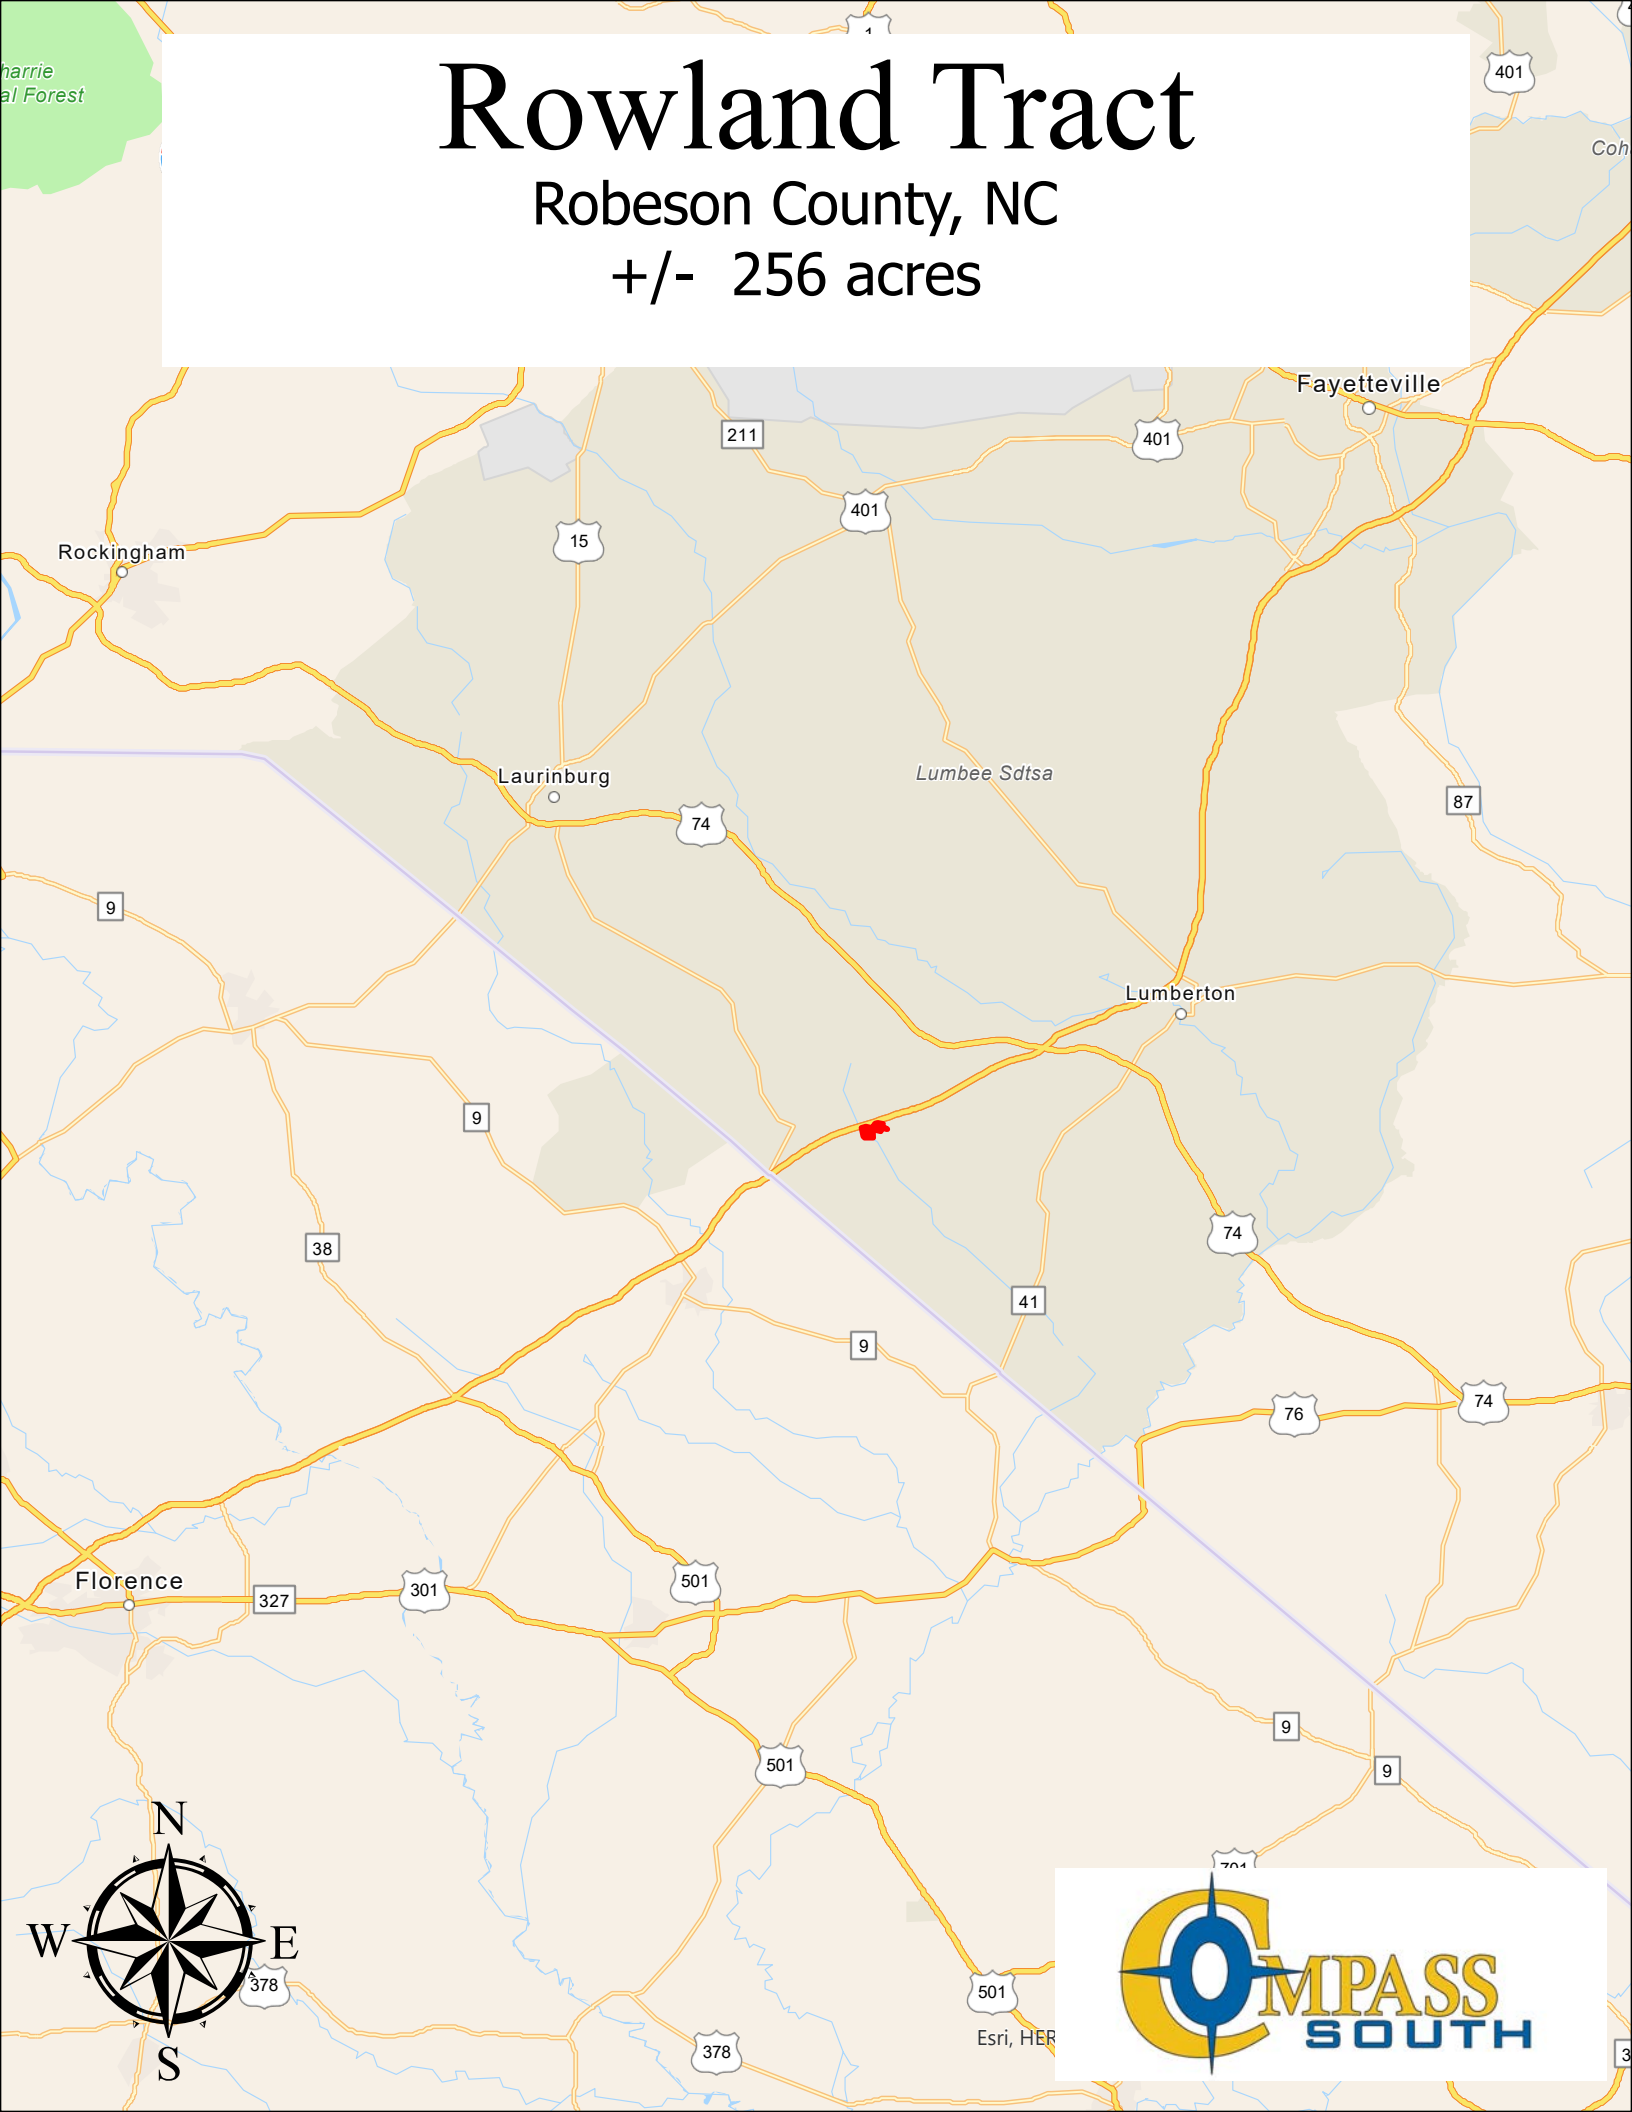

# Rowland Tract

Robeson County, NC

+/- 256 acres

Esri, HER

# Rowland Tract

Robeson County, NC

+/- 256 acres

# Rowland Tract

Robeson County, NC

+/- 256 acres

Esri Community Map  
Garmin, SafeGraph, GeoTe