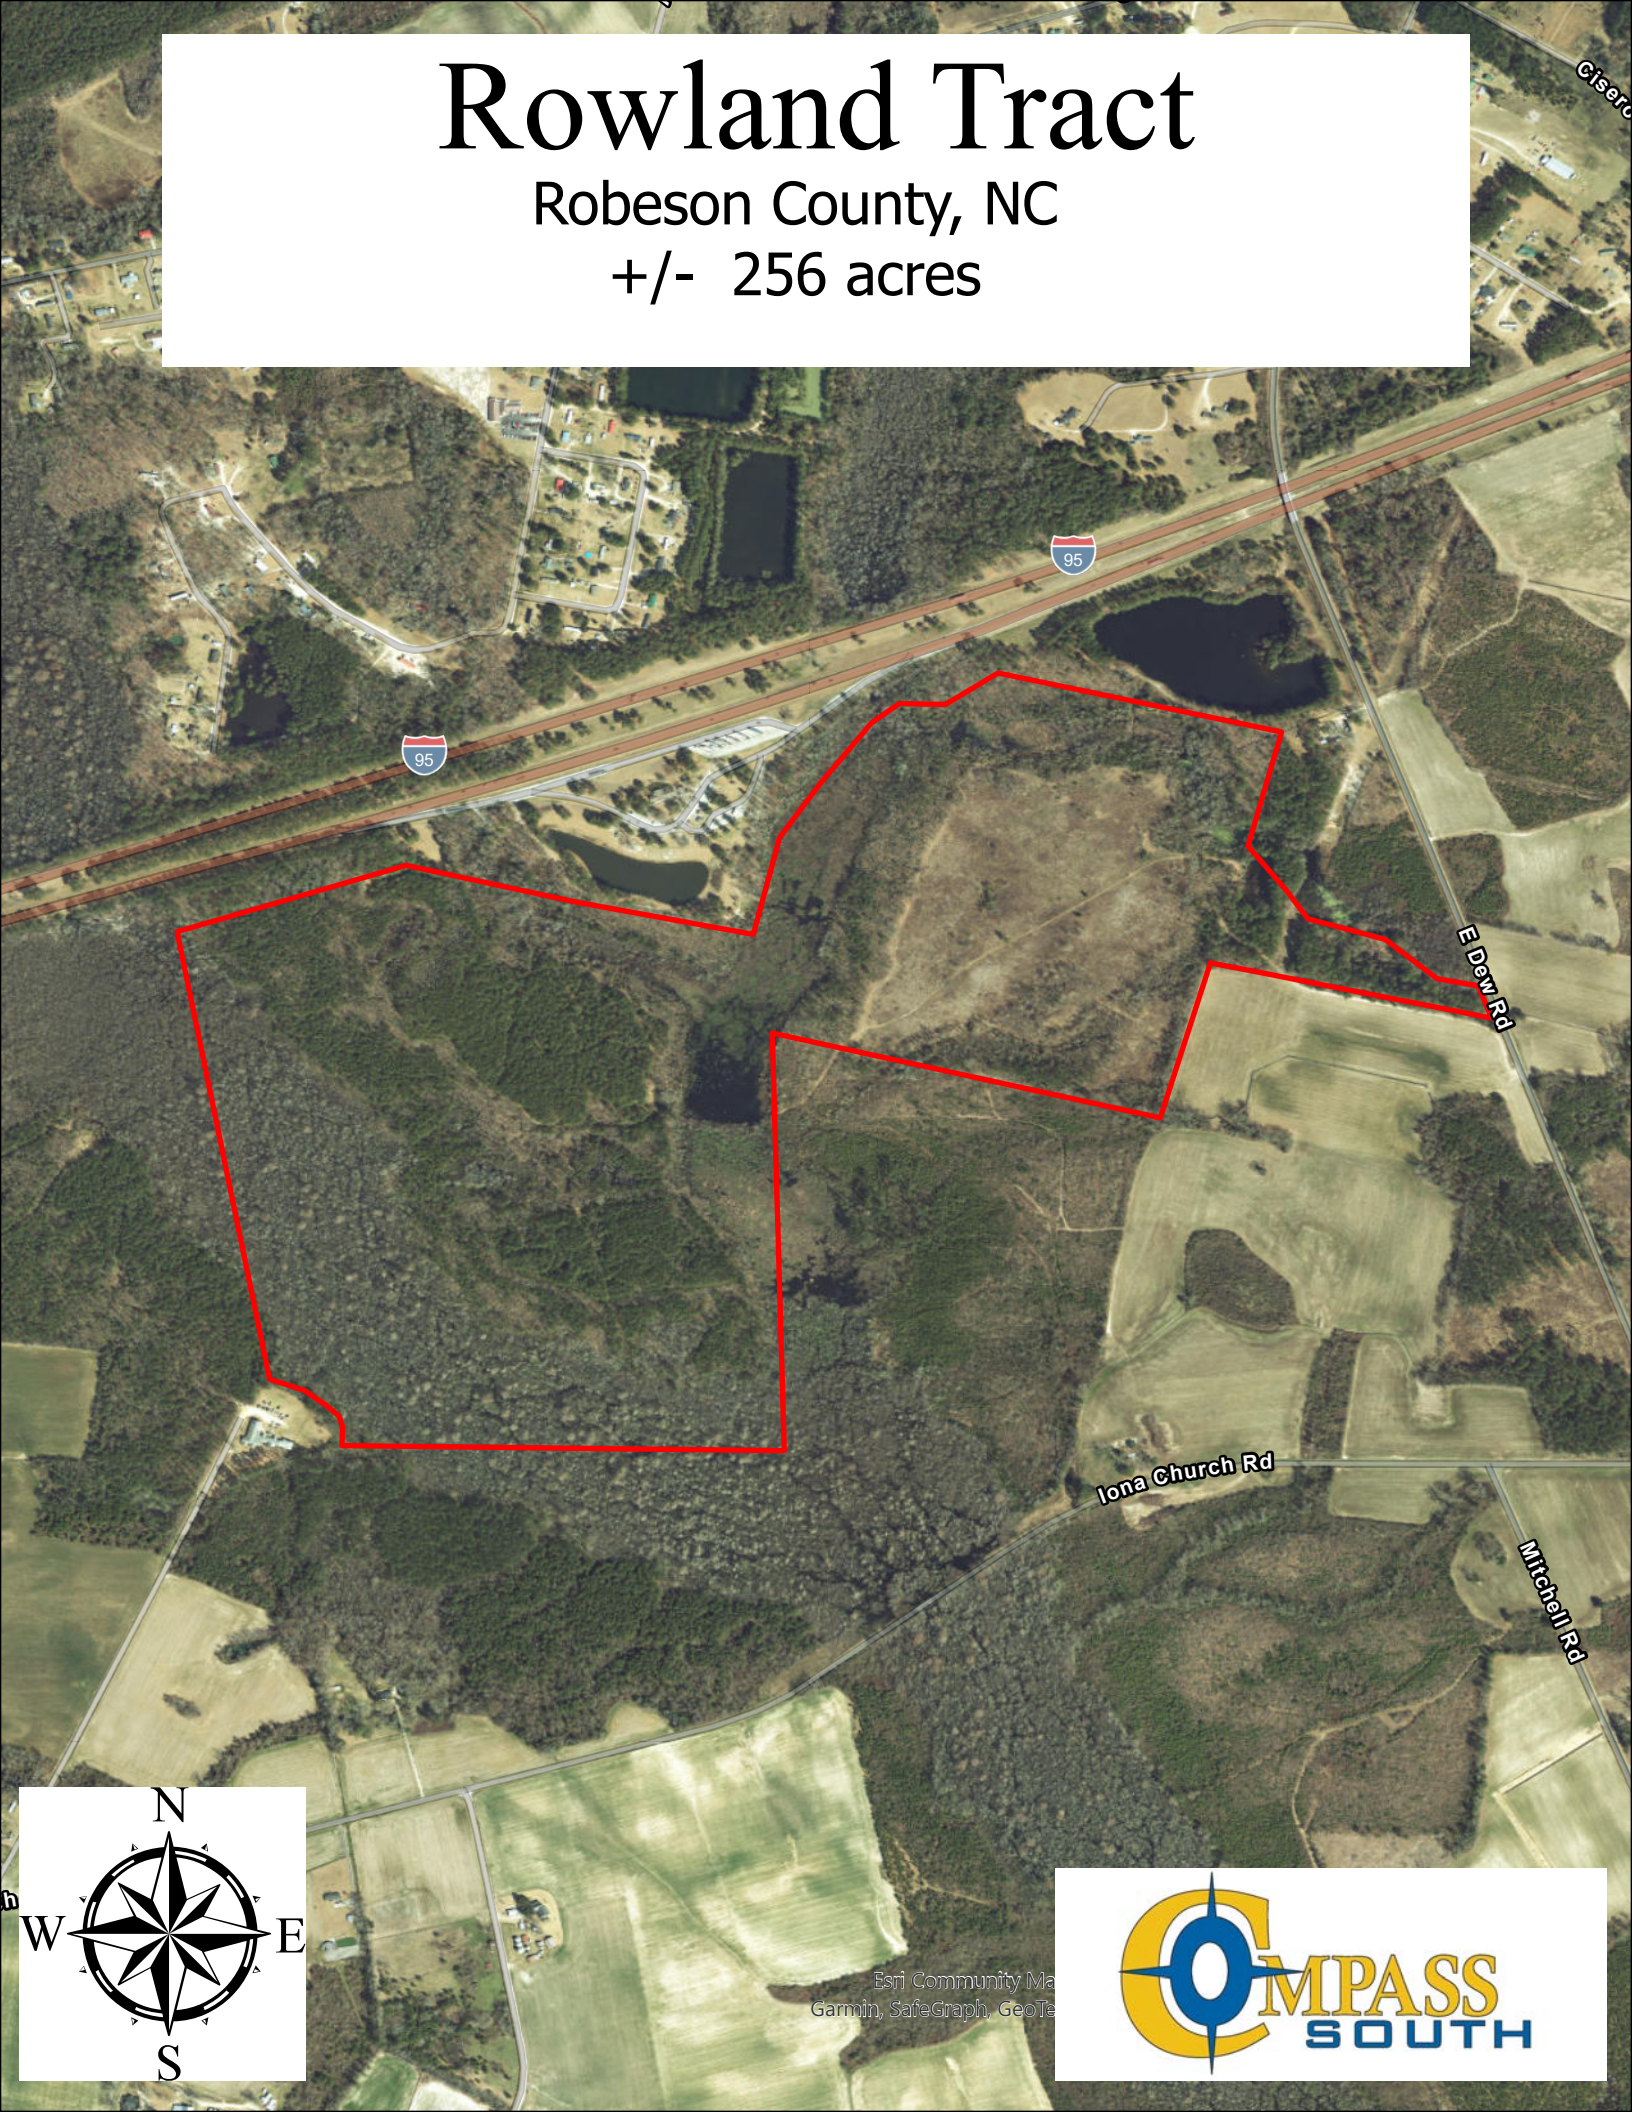

# Rowland Tract

Robeson County, NC

+/- 256 acres

Esri, HER

# Rowland Tract

Robeson County, NC

+/- 256 acres

# Rowland Tract

Robeson County, NC

+/- 256 acres

Esri Community Map  
Garmin, SafeGraph, GeoTe