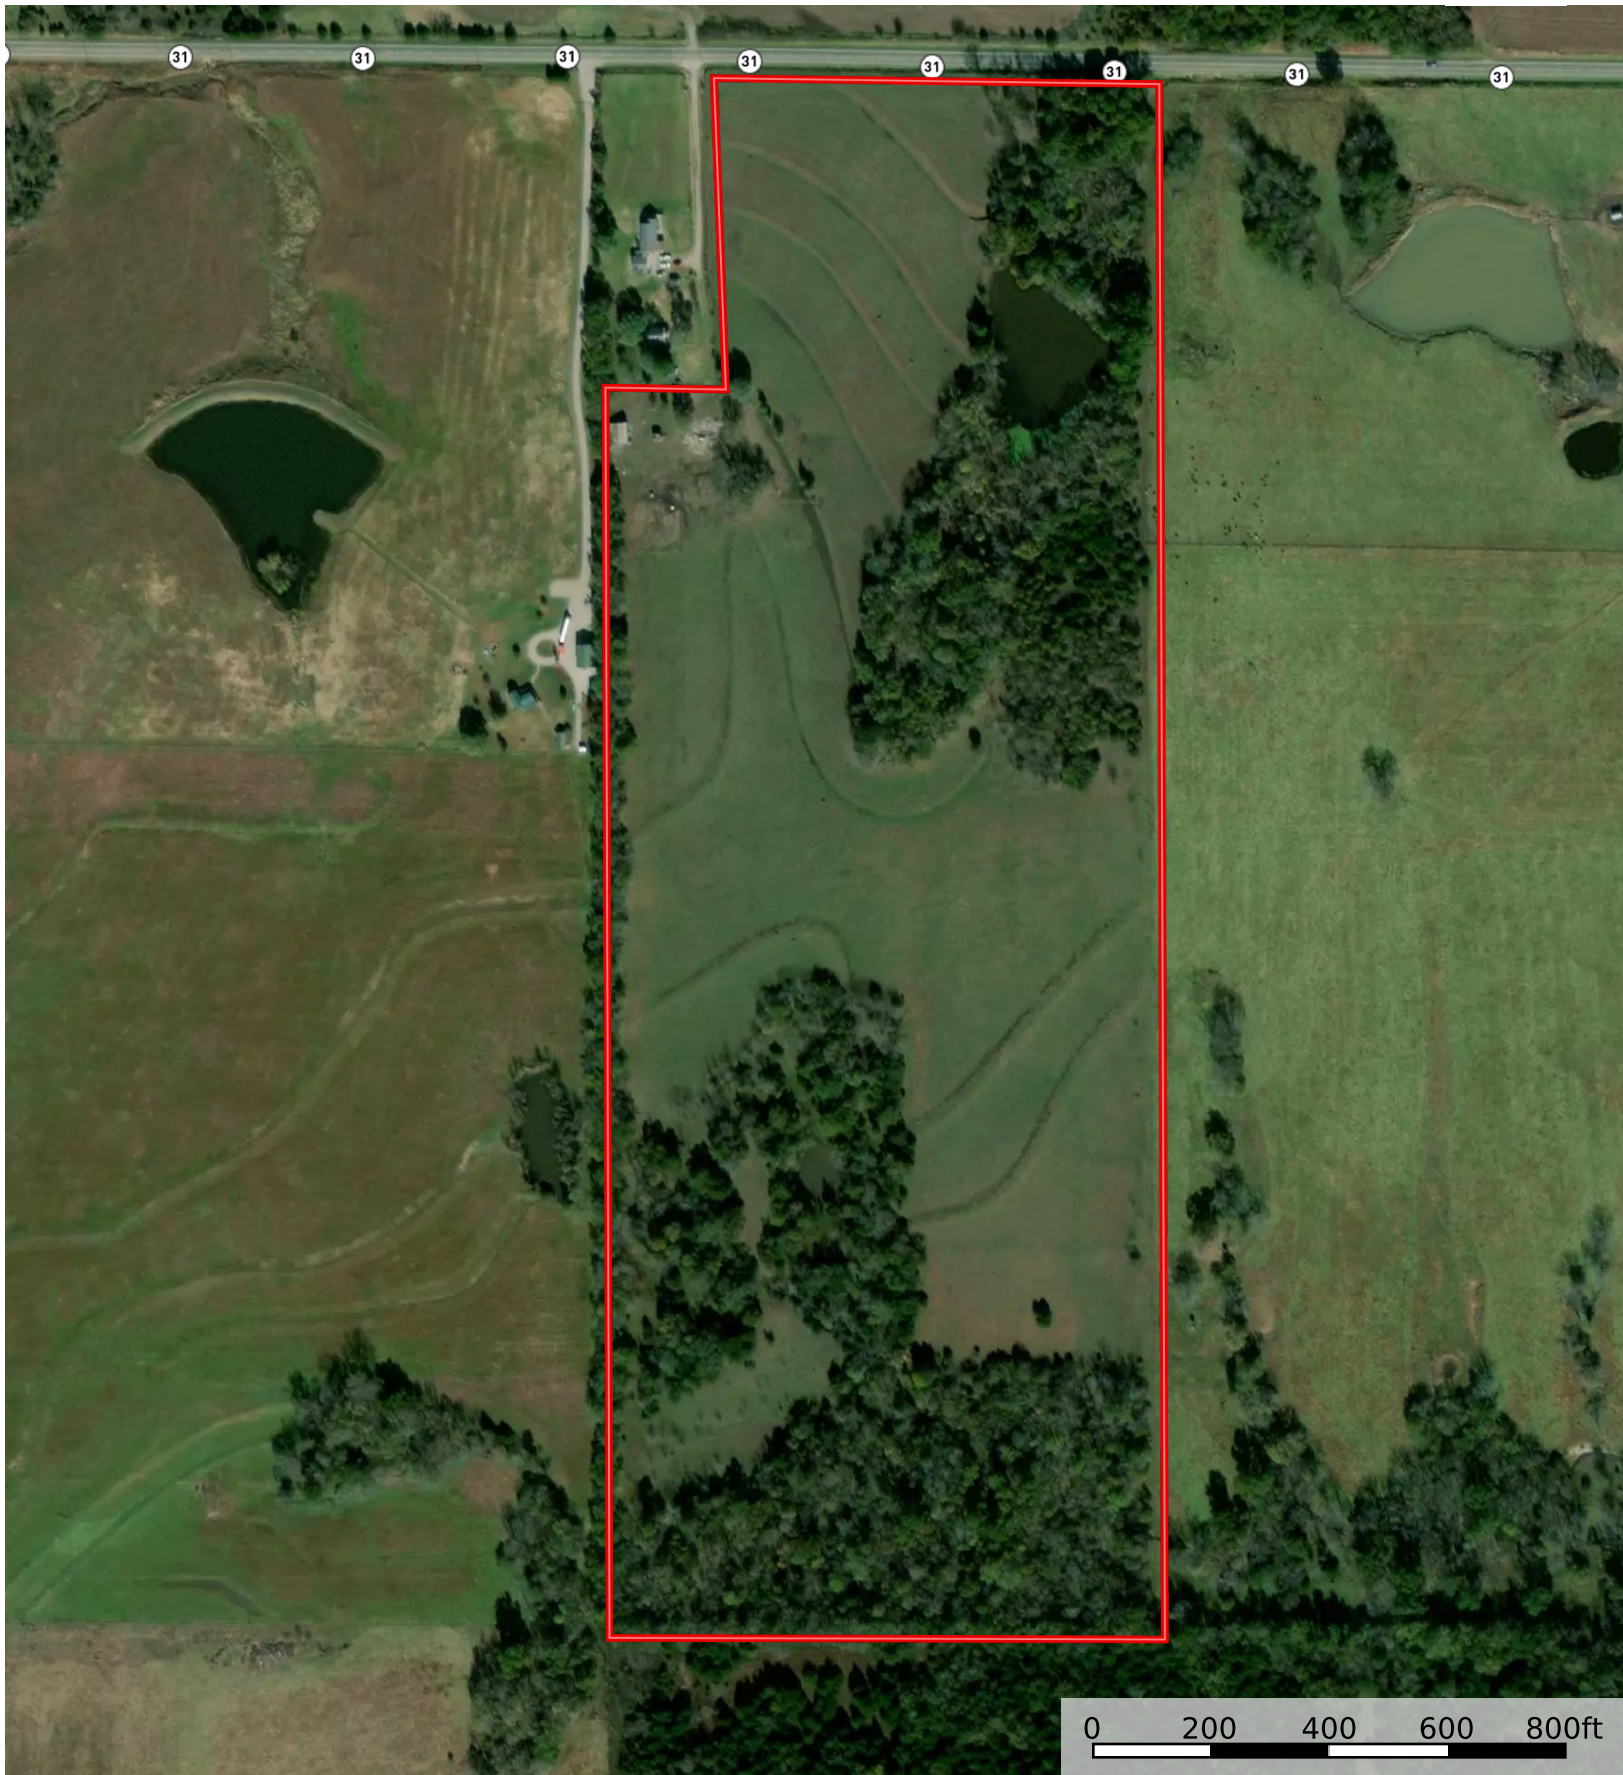

Shetler 55 acres bourbon

Kansas, 55 AC +/-

 Boundary