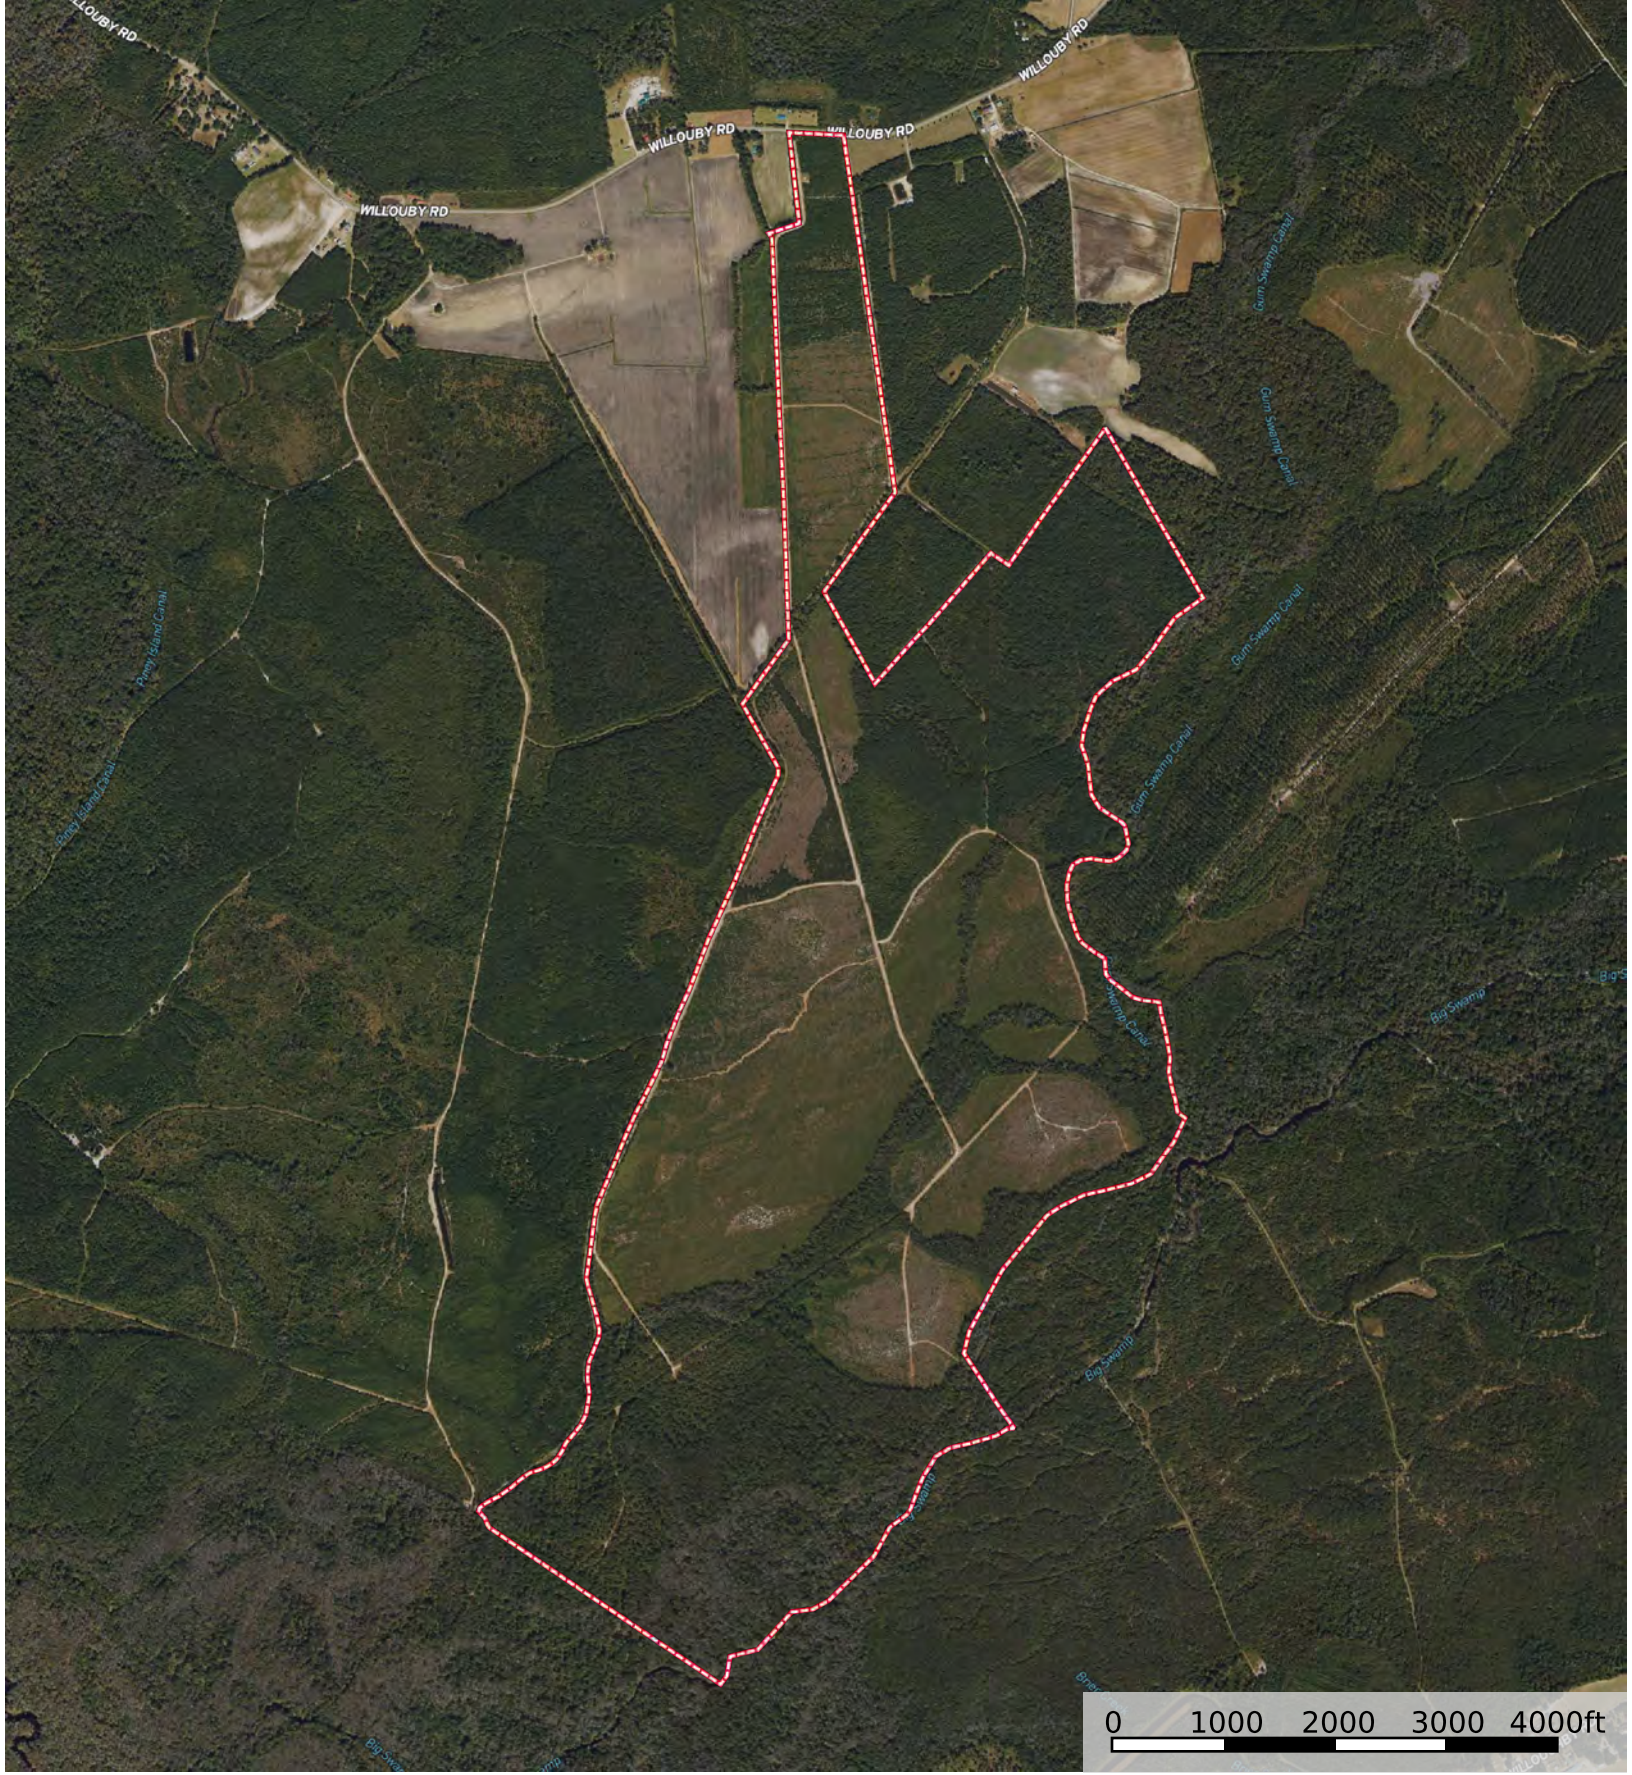

Willoughby Timberlands

Robeson County, North Carolina, 870 AC +/-

Boundary