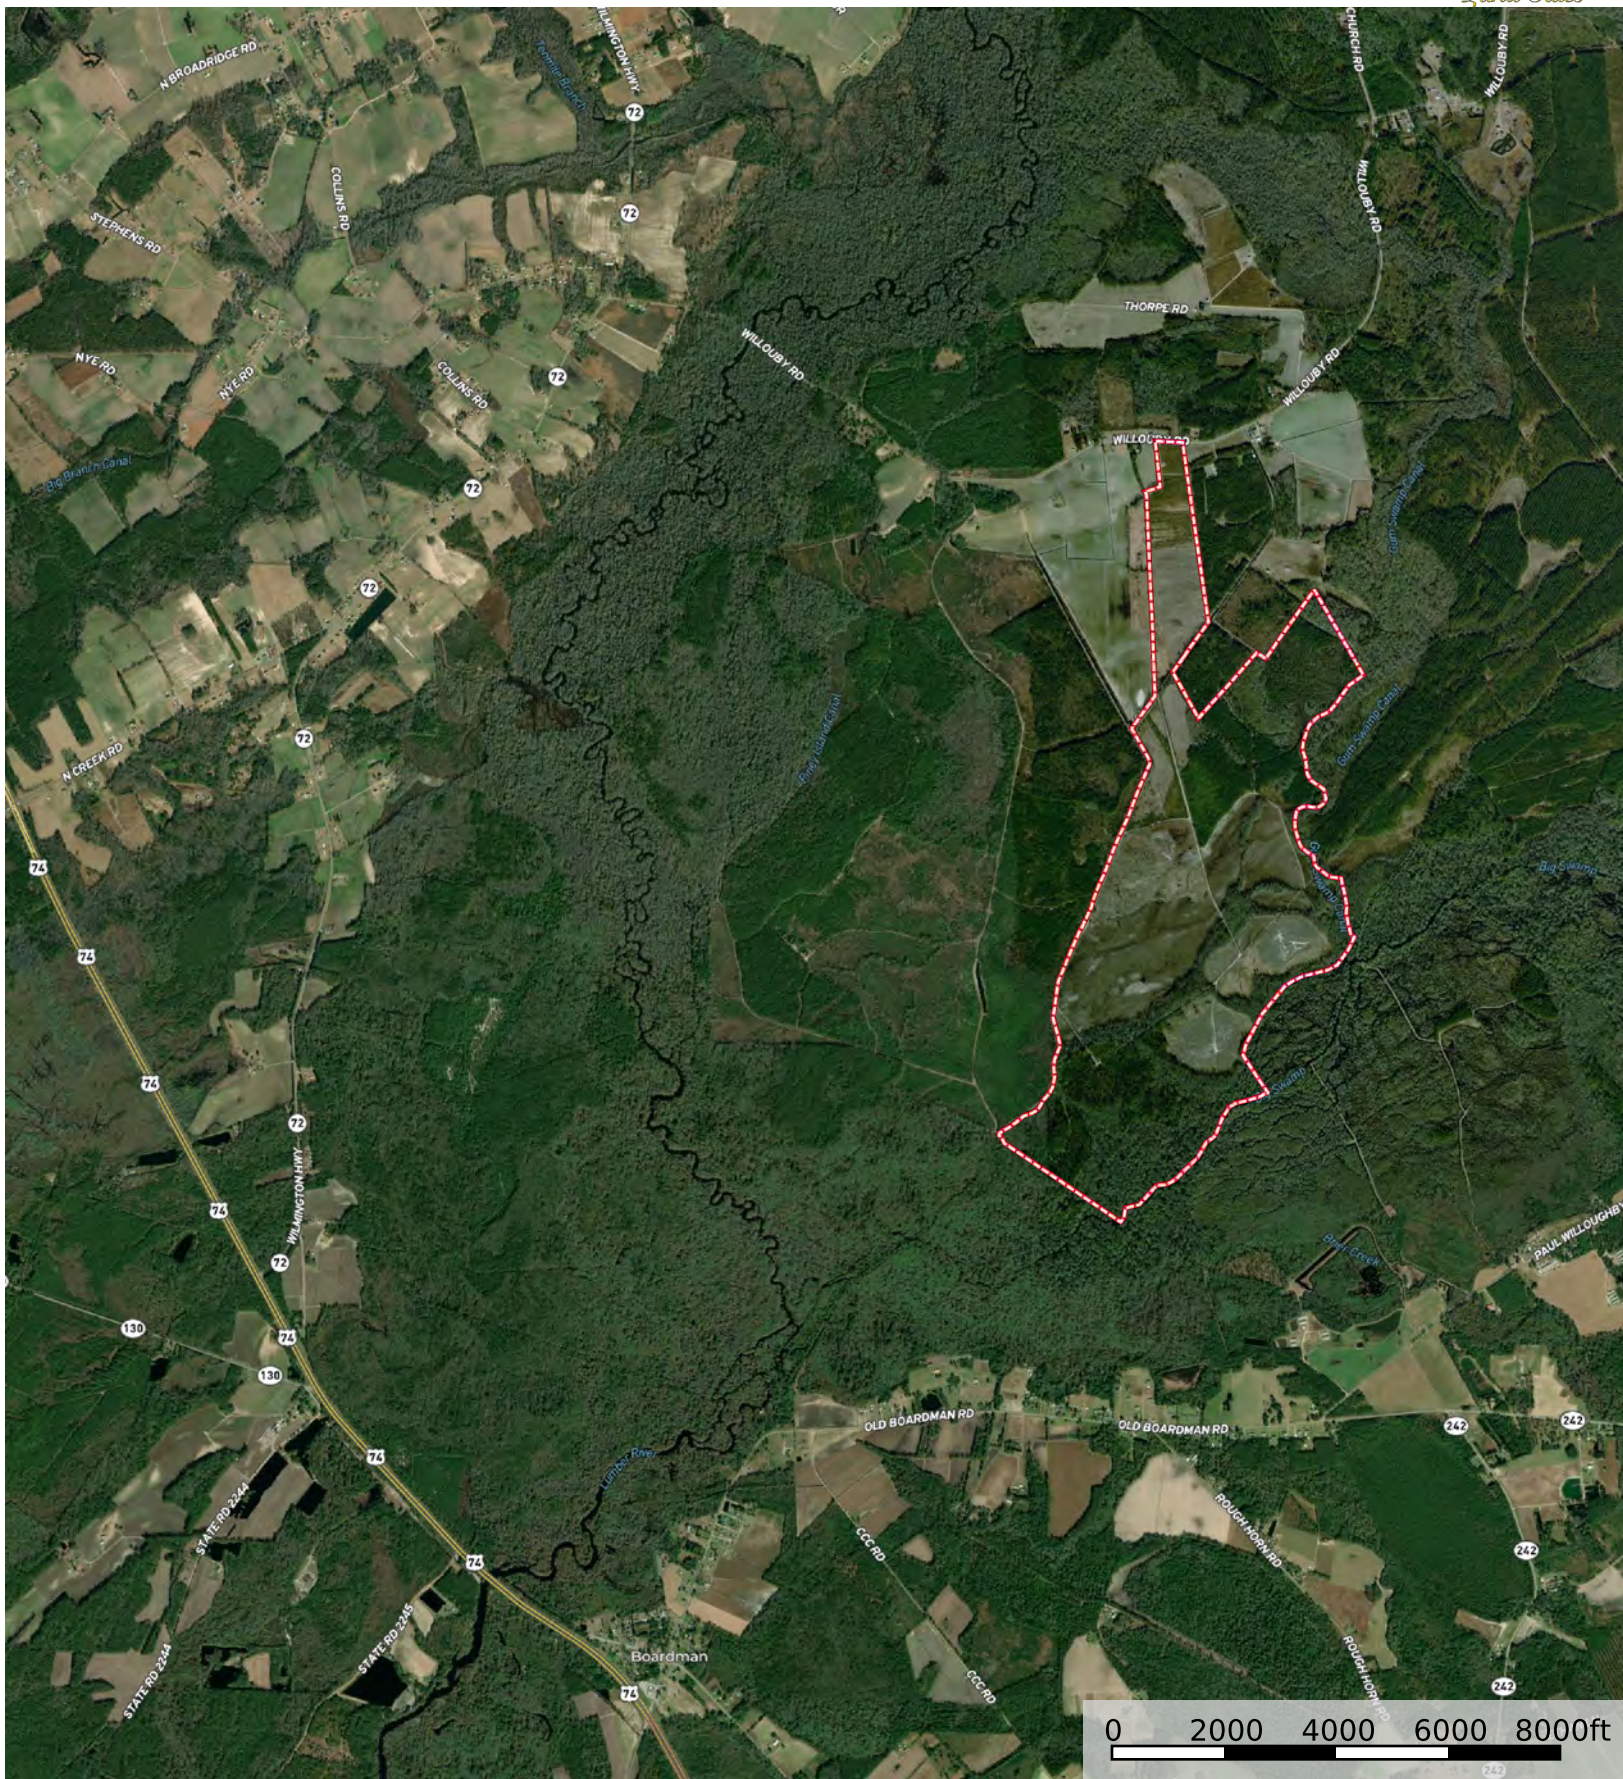

# Willoughby Timberlands

Robeson County, North Carolina, 870 AC +/-

 Boundary