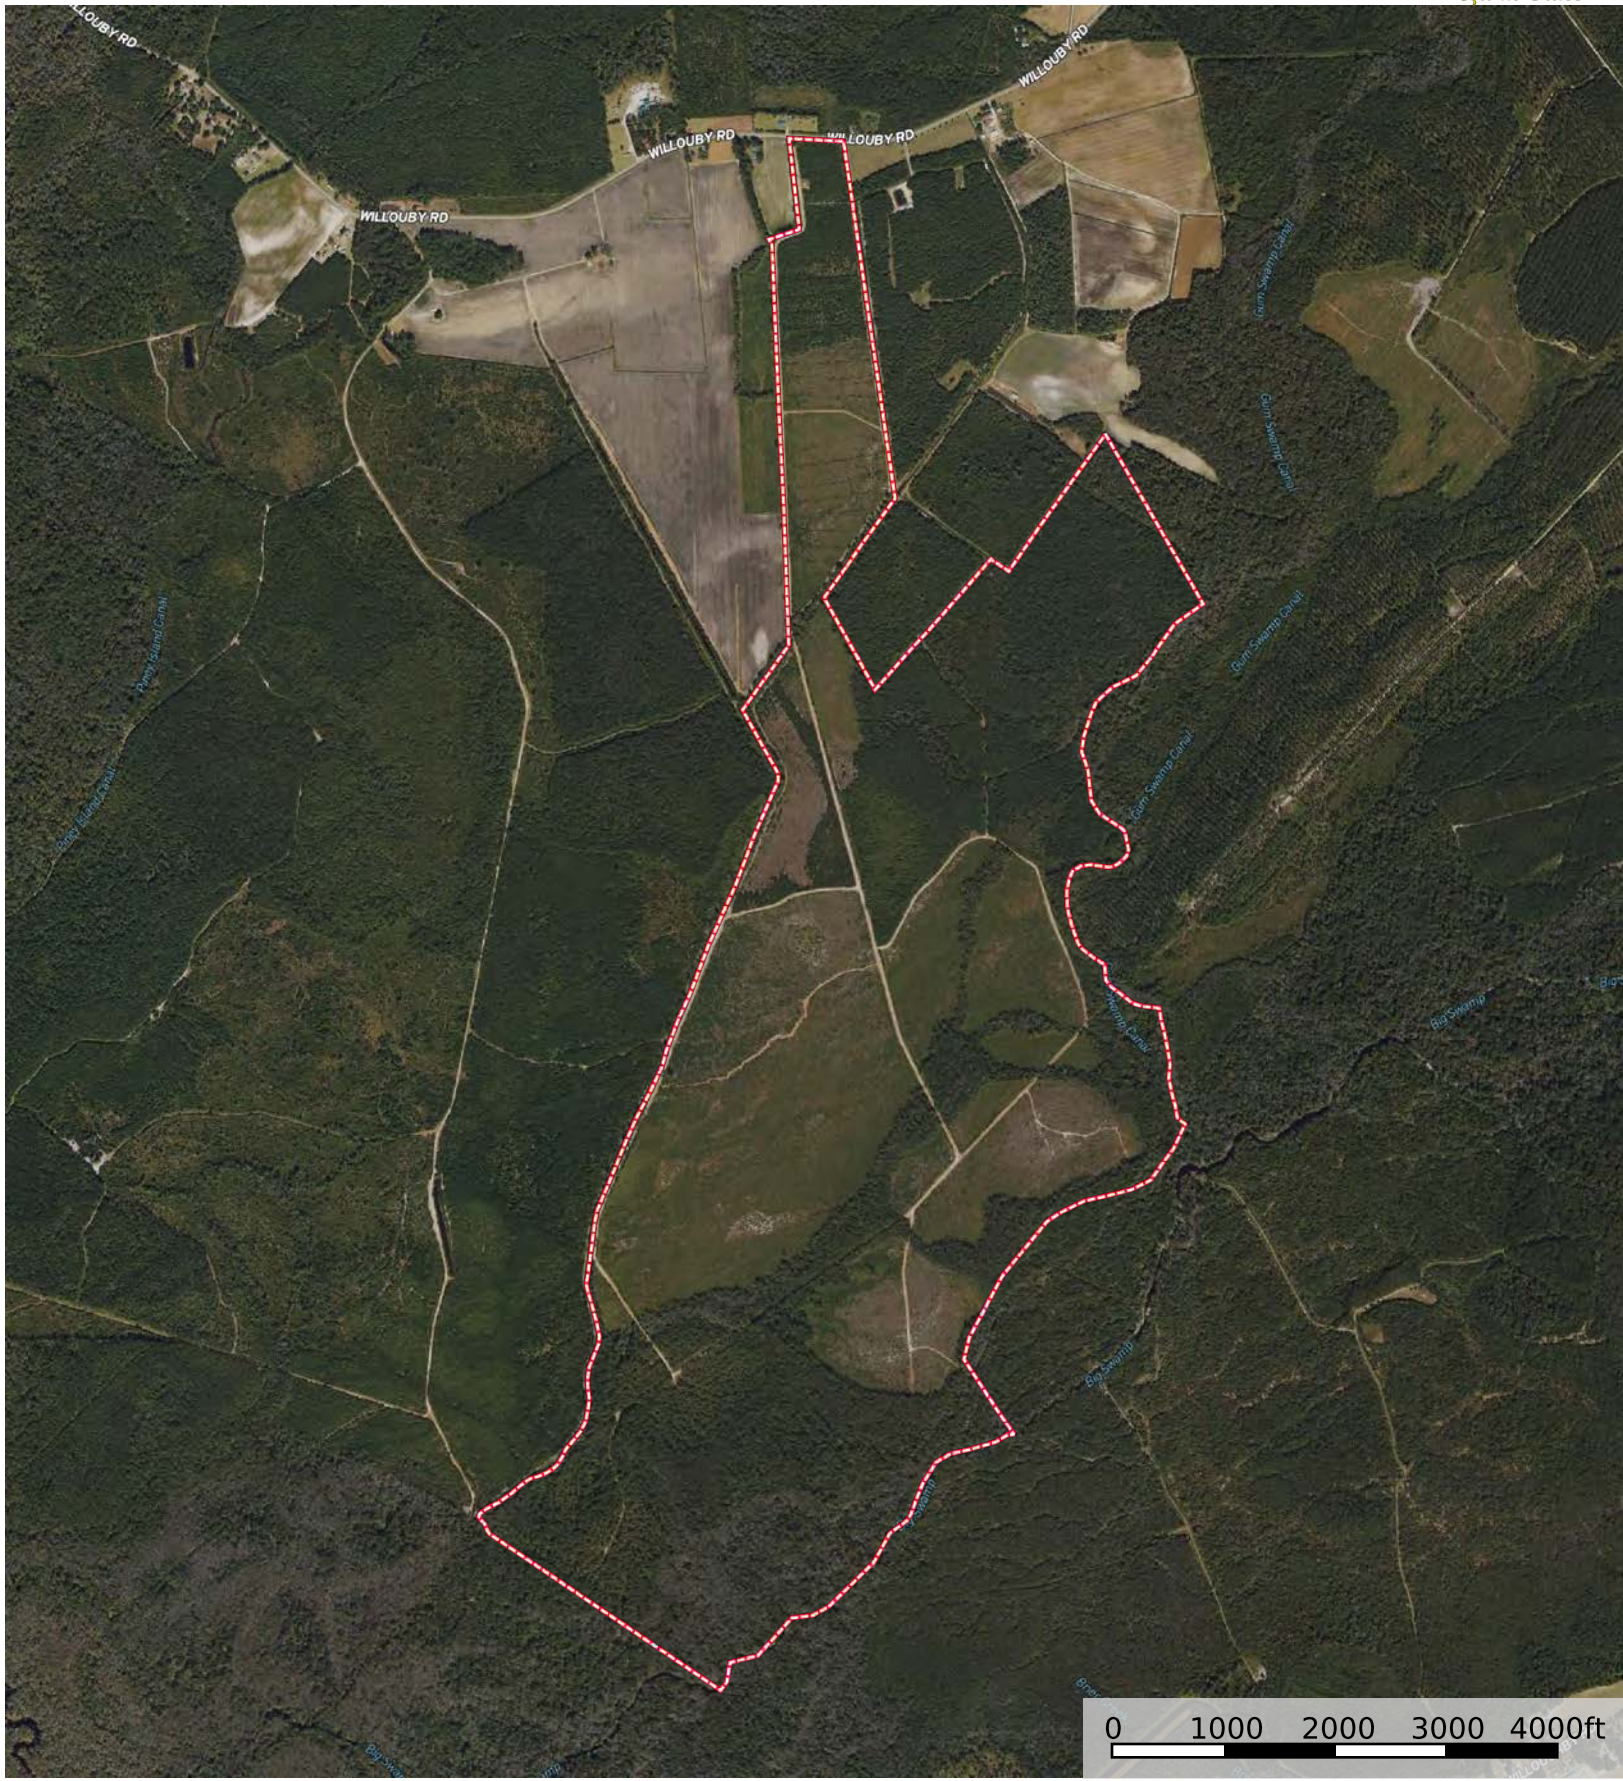

Willoughby Timberlands

Robeson County, North Carolina, 870 AC +/-

Boundary

Willoughby Timberlands

Robeson County, North Carolina, 870 AC +/-

Boundary

Willoughby Timberlands

Robeson County, North Carolina, 870 AC +/-

 Boundary

Willoughby Timberlands

Robeson County, North Carolina, 870 AC +/-

Boundary

Willoughby Timberlands Tract

Robeson County, NC
 +/- 870 GIS Acres

Stand #	Type	Acres
1	2023 Upland Clearcut	56
2	2019 Planted Loblolly	75
4	2020 Planted Loblolly	158
6	1982 Planted Loblolly	3
9	2019 Planted Loblolly	57
12	2016 Planted Loblolly	16
13	2017 Planted Loblolly	22
16	2009 Planted Loblolly	11
17	2010 Planted Loblolly	109
18	1933 Bottomland Hdwd	84
19	2023 Bottomland Hdwd	167
21	1931 Bottomland Hdwd	5
22	1984 Bottomland Hdwd	5
23	2020 Planted Loblolly	29
24	2020 Planted Loblolly	42
	Roads	31
Total		870