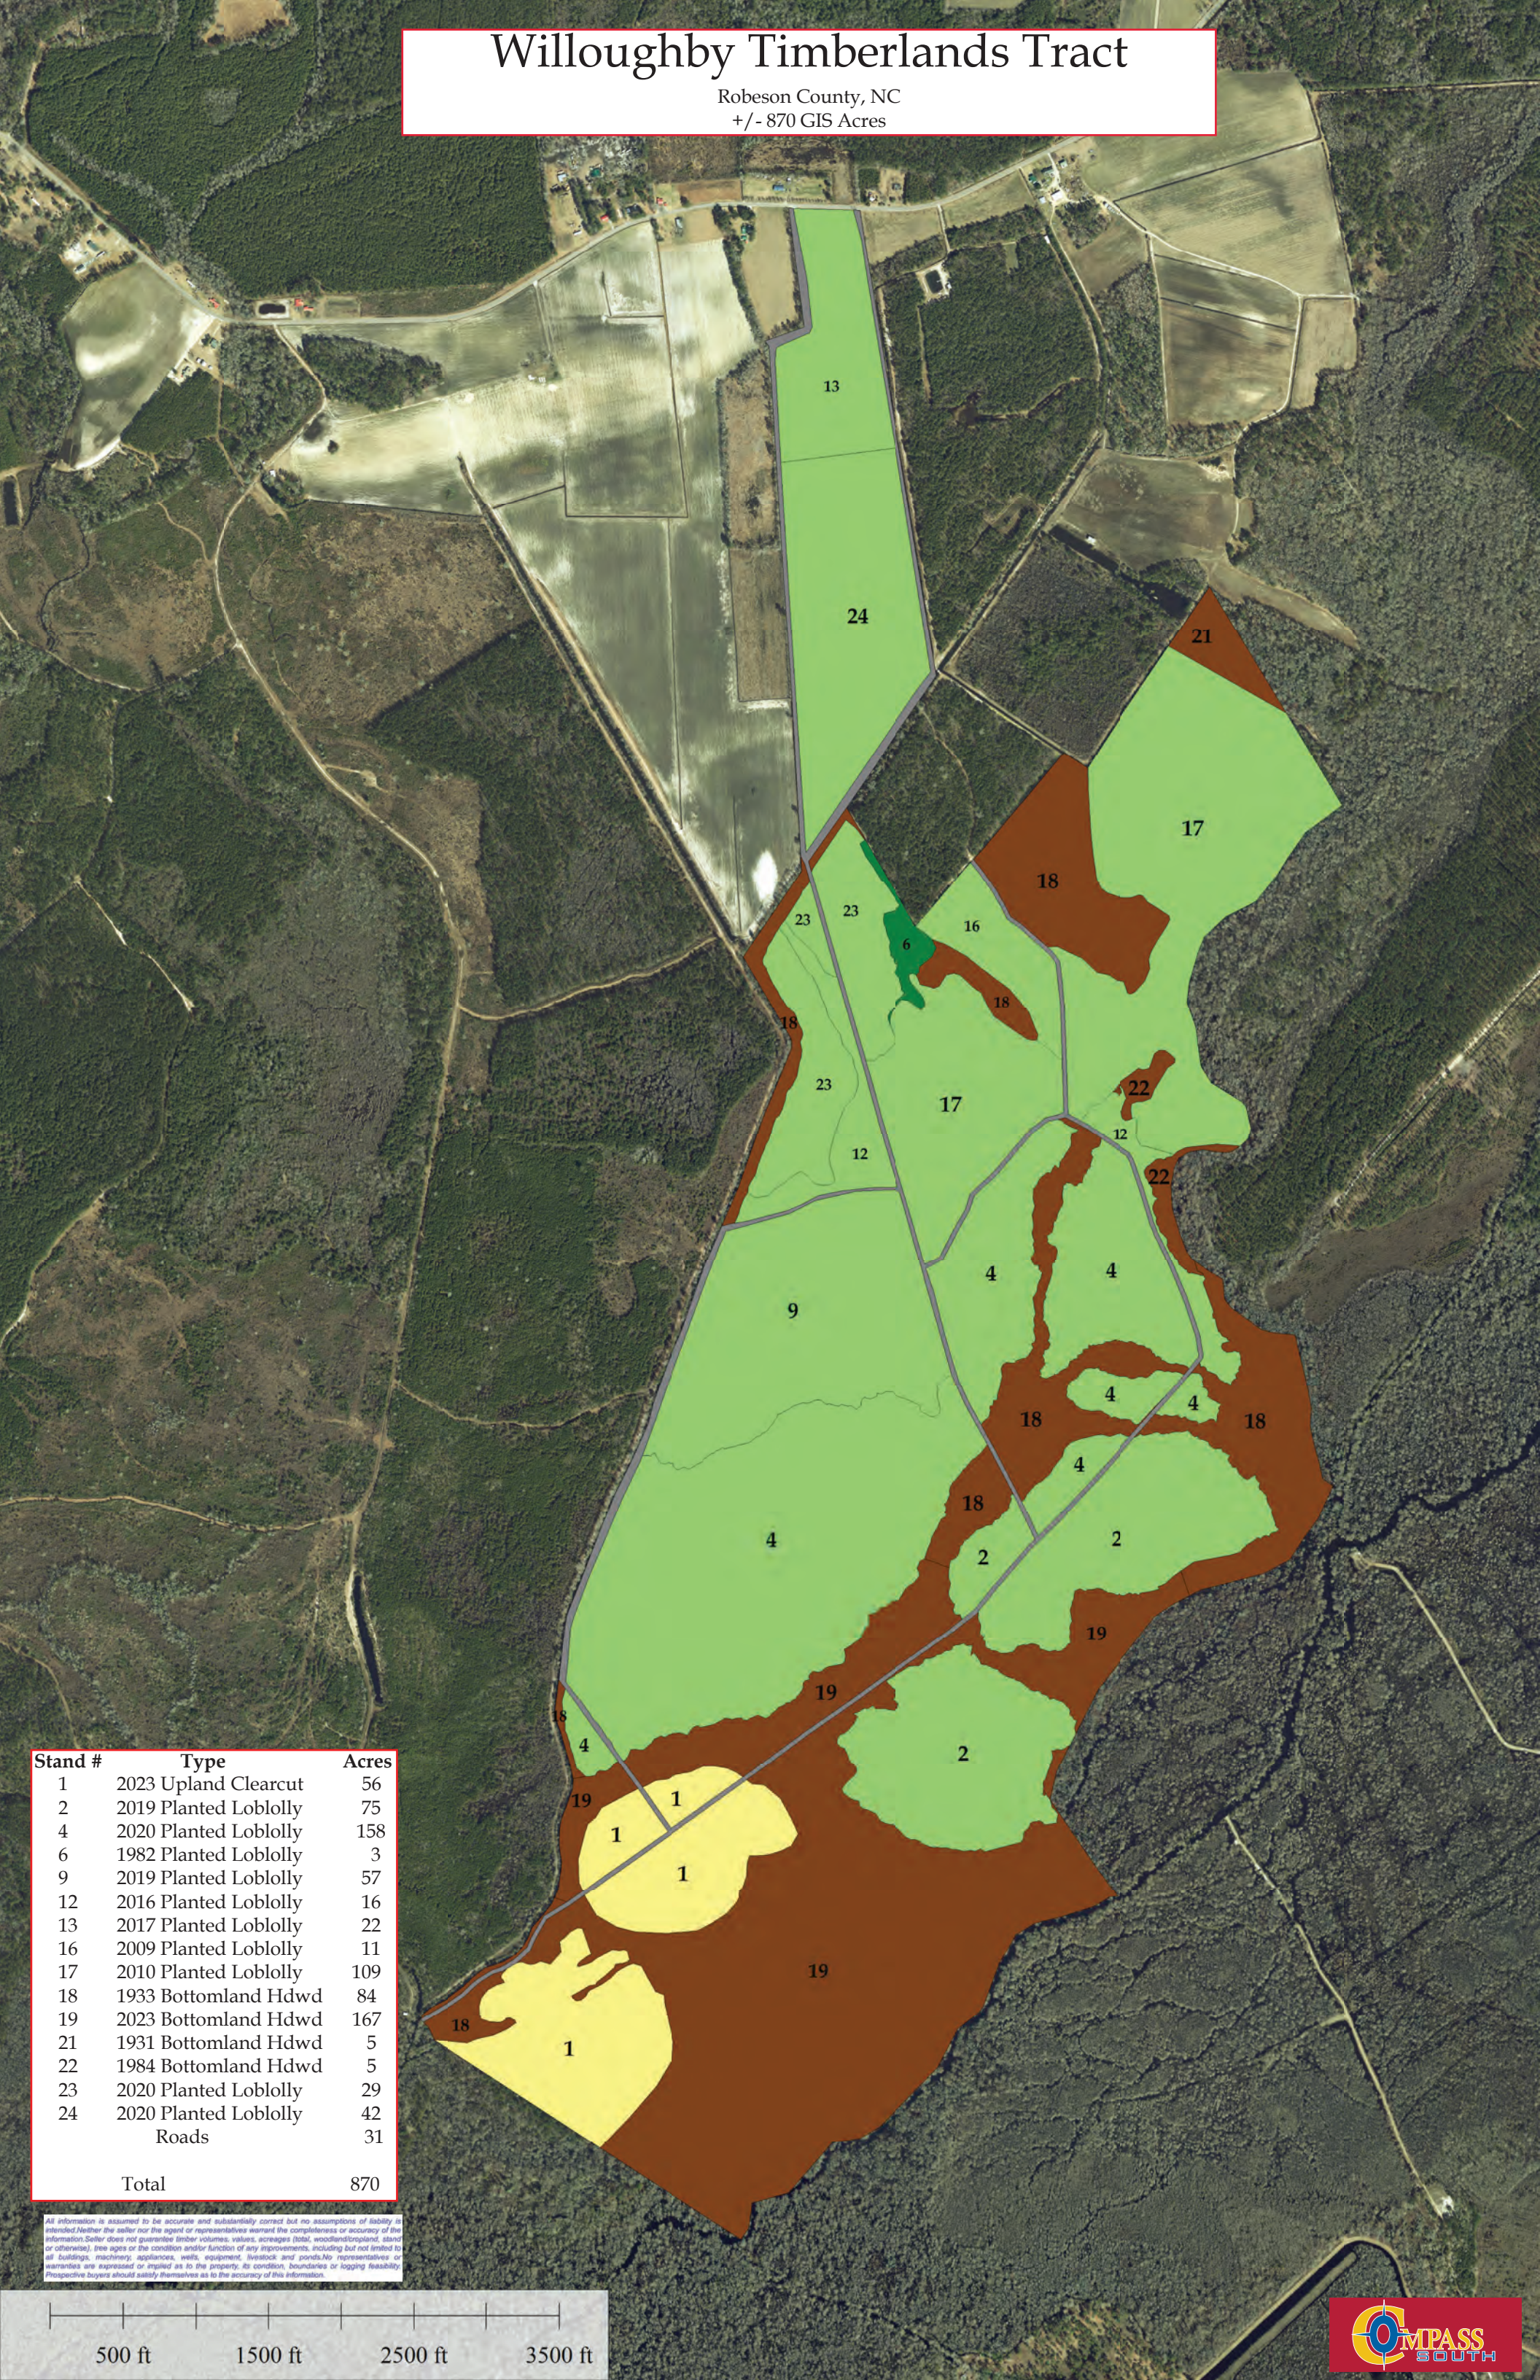

Willoughby Timberlands Tract

Robeson County, NC
+/- 870 GIS Acres

Stand #	Type	Acres
1	2023 Upland Clearcut	56
2	2019 Planted Loblolly	75
4	2020 Planted Loblolly	158
6	1982 Planted Loblolly	3
9	2019 Planted Loblolly	57
12	2016 Planted Loblolly	16
13	2017 Planted Loblolly	22
16	2009 Planted Loblolly	11
17	2010 Planted Loblolly	109
18	1933 Bottomland Hdwd	84
19	2023 Bottomland Hdwd	167
21	1931 Bottomland Hdwd	5
22	1984 Bottomland Hdwd	5
23	2020 Planted Loblolly	29
24	2020 Planted Loblolly	42
	Roads	31
Total		870