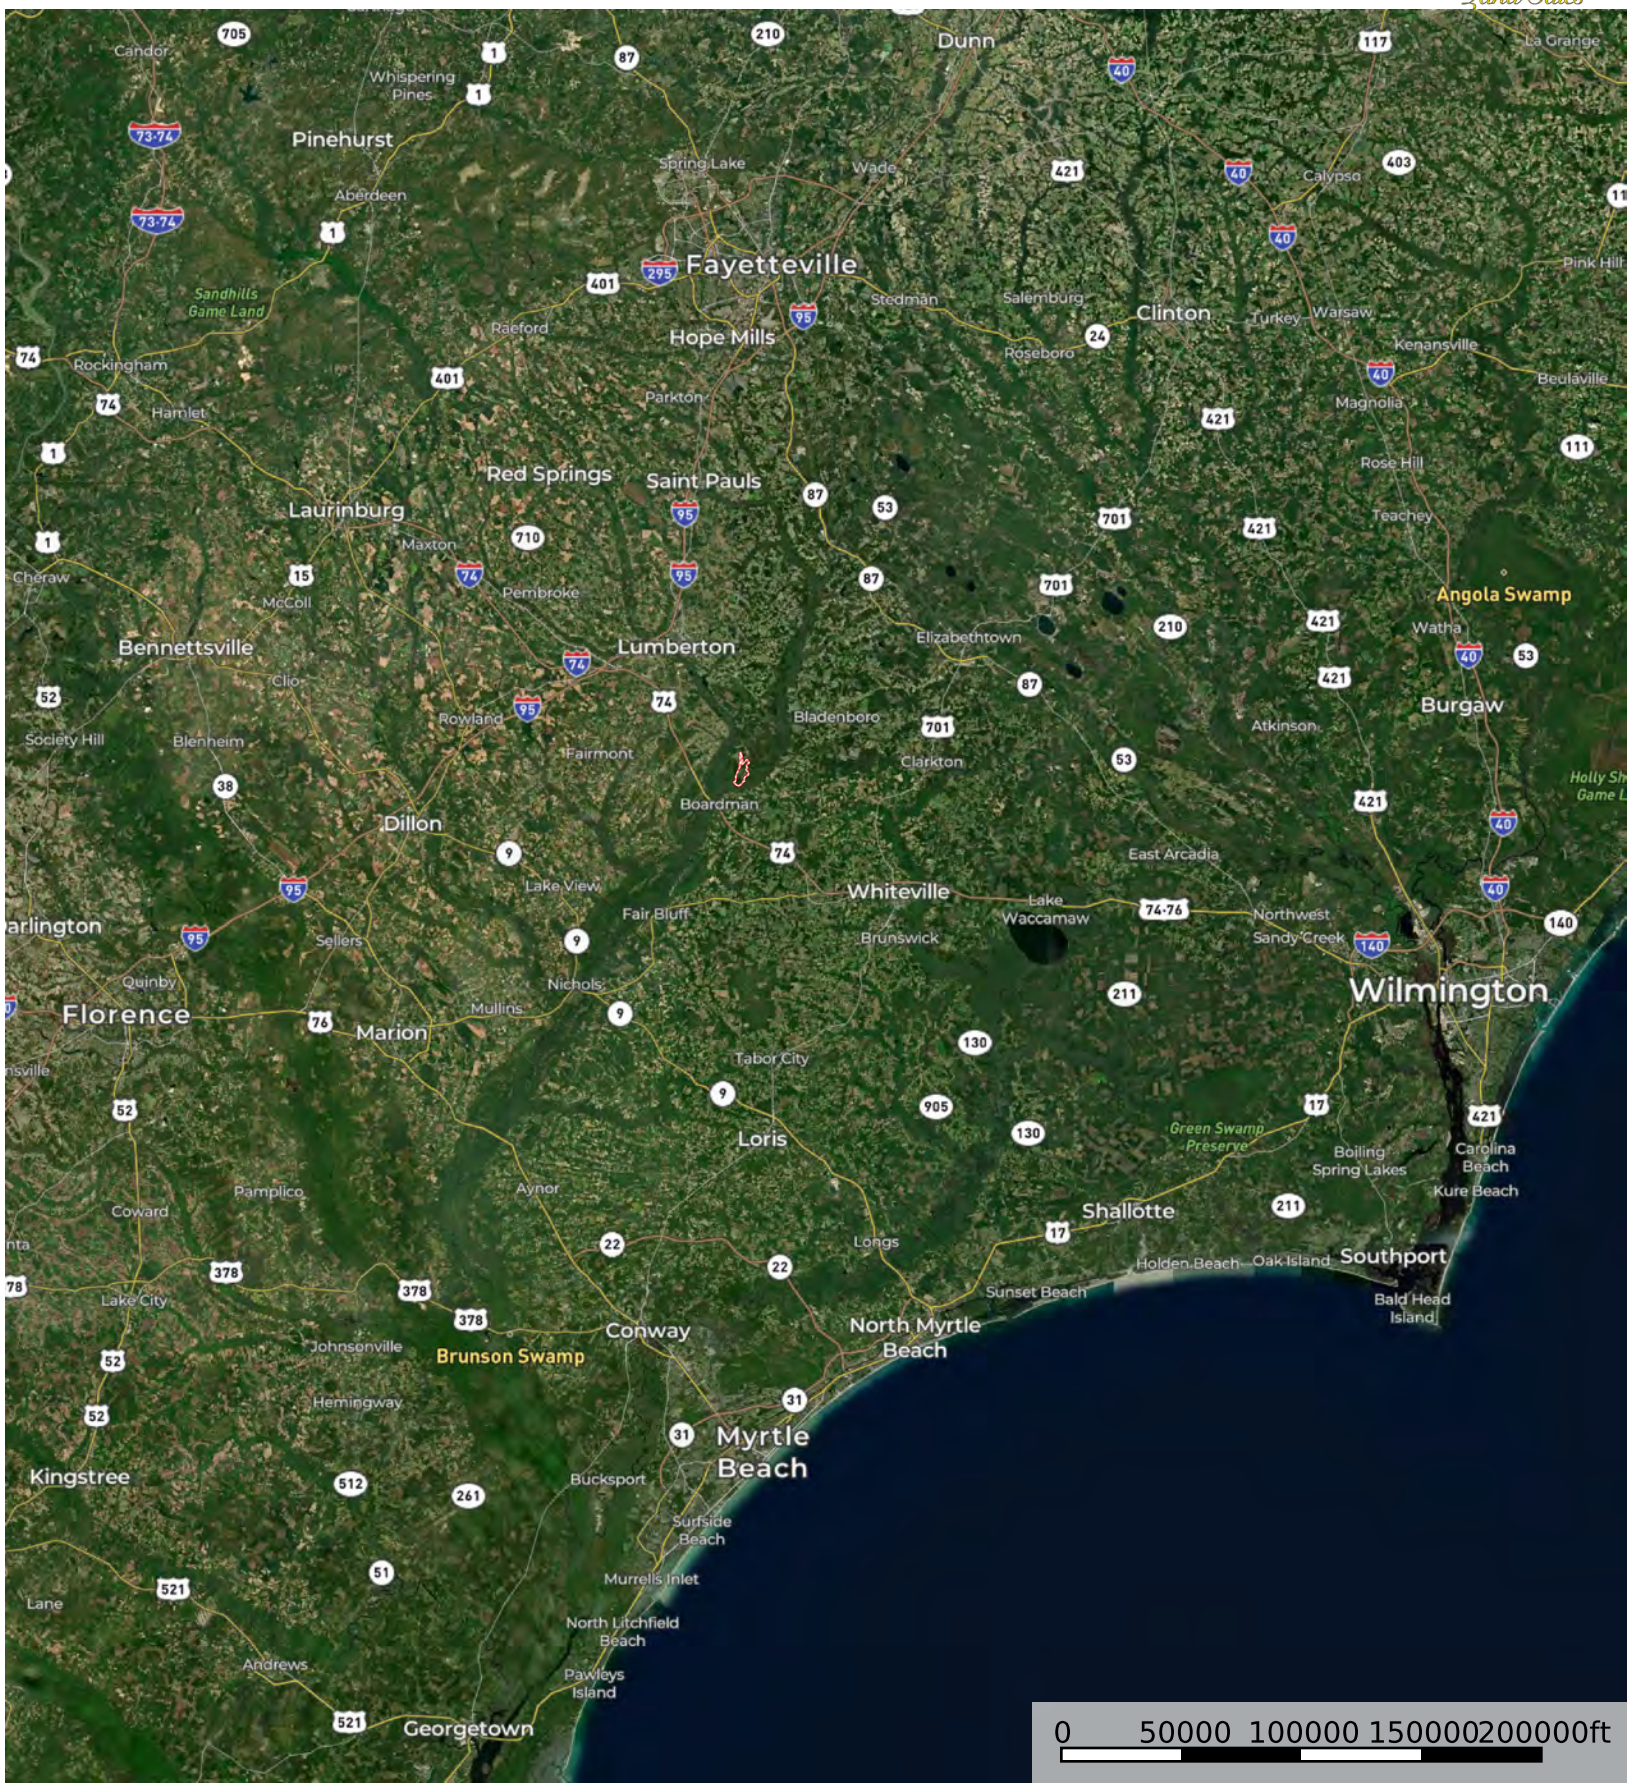

Willoughby Timberlands

Robeson County, North Carolina, 870 AC +/-

Boundary

Willoughby Timberlands

Robeson County, North Carolina, 870 AC +/-

Boundary

Willoughby Timberlands

Robeson County, North Carolina, 870 AC +/-

 Boundary

Willoughby Timberlands

Robeson County, North Carolina, 870 AC +/-

Boundary

Willoughby Timberlands Tract

Robeson County, NC
 +/- 870 GIS Acres

Stand #	Type	Acres
1	2023 Upland Clearcut	56
2	2019 Planted Loblolly	75
4	2020 Planted Loblolly	158
6	1982 Planted Loblolly	3
9	2019 Planted Loblolly	57
12	2016 Planted Loblolly	16
13	2017 Planted Loblolly	22
16	2009 Planted Loblolly	11
17	2010 Planted Loblolly	109
18	1933 Bottomland Hdwd	84
19	2023 Bottomland Hdwd	167
21	1931 Bottomland Hdwd	5
22	1984 Bottomland Hdwd	5
23	2020 Planted Loblolly	29
24	2020 Planted Loblolly	42
	Roads	31
Total		870