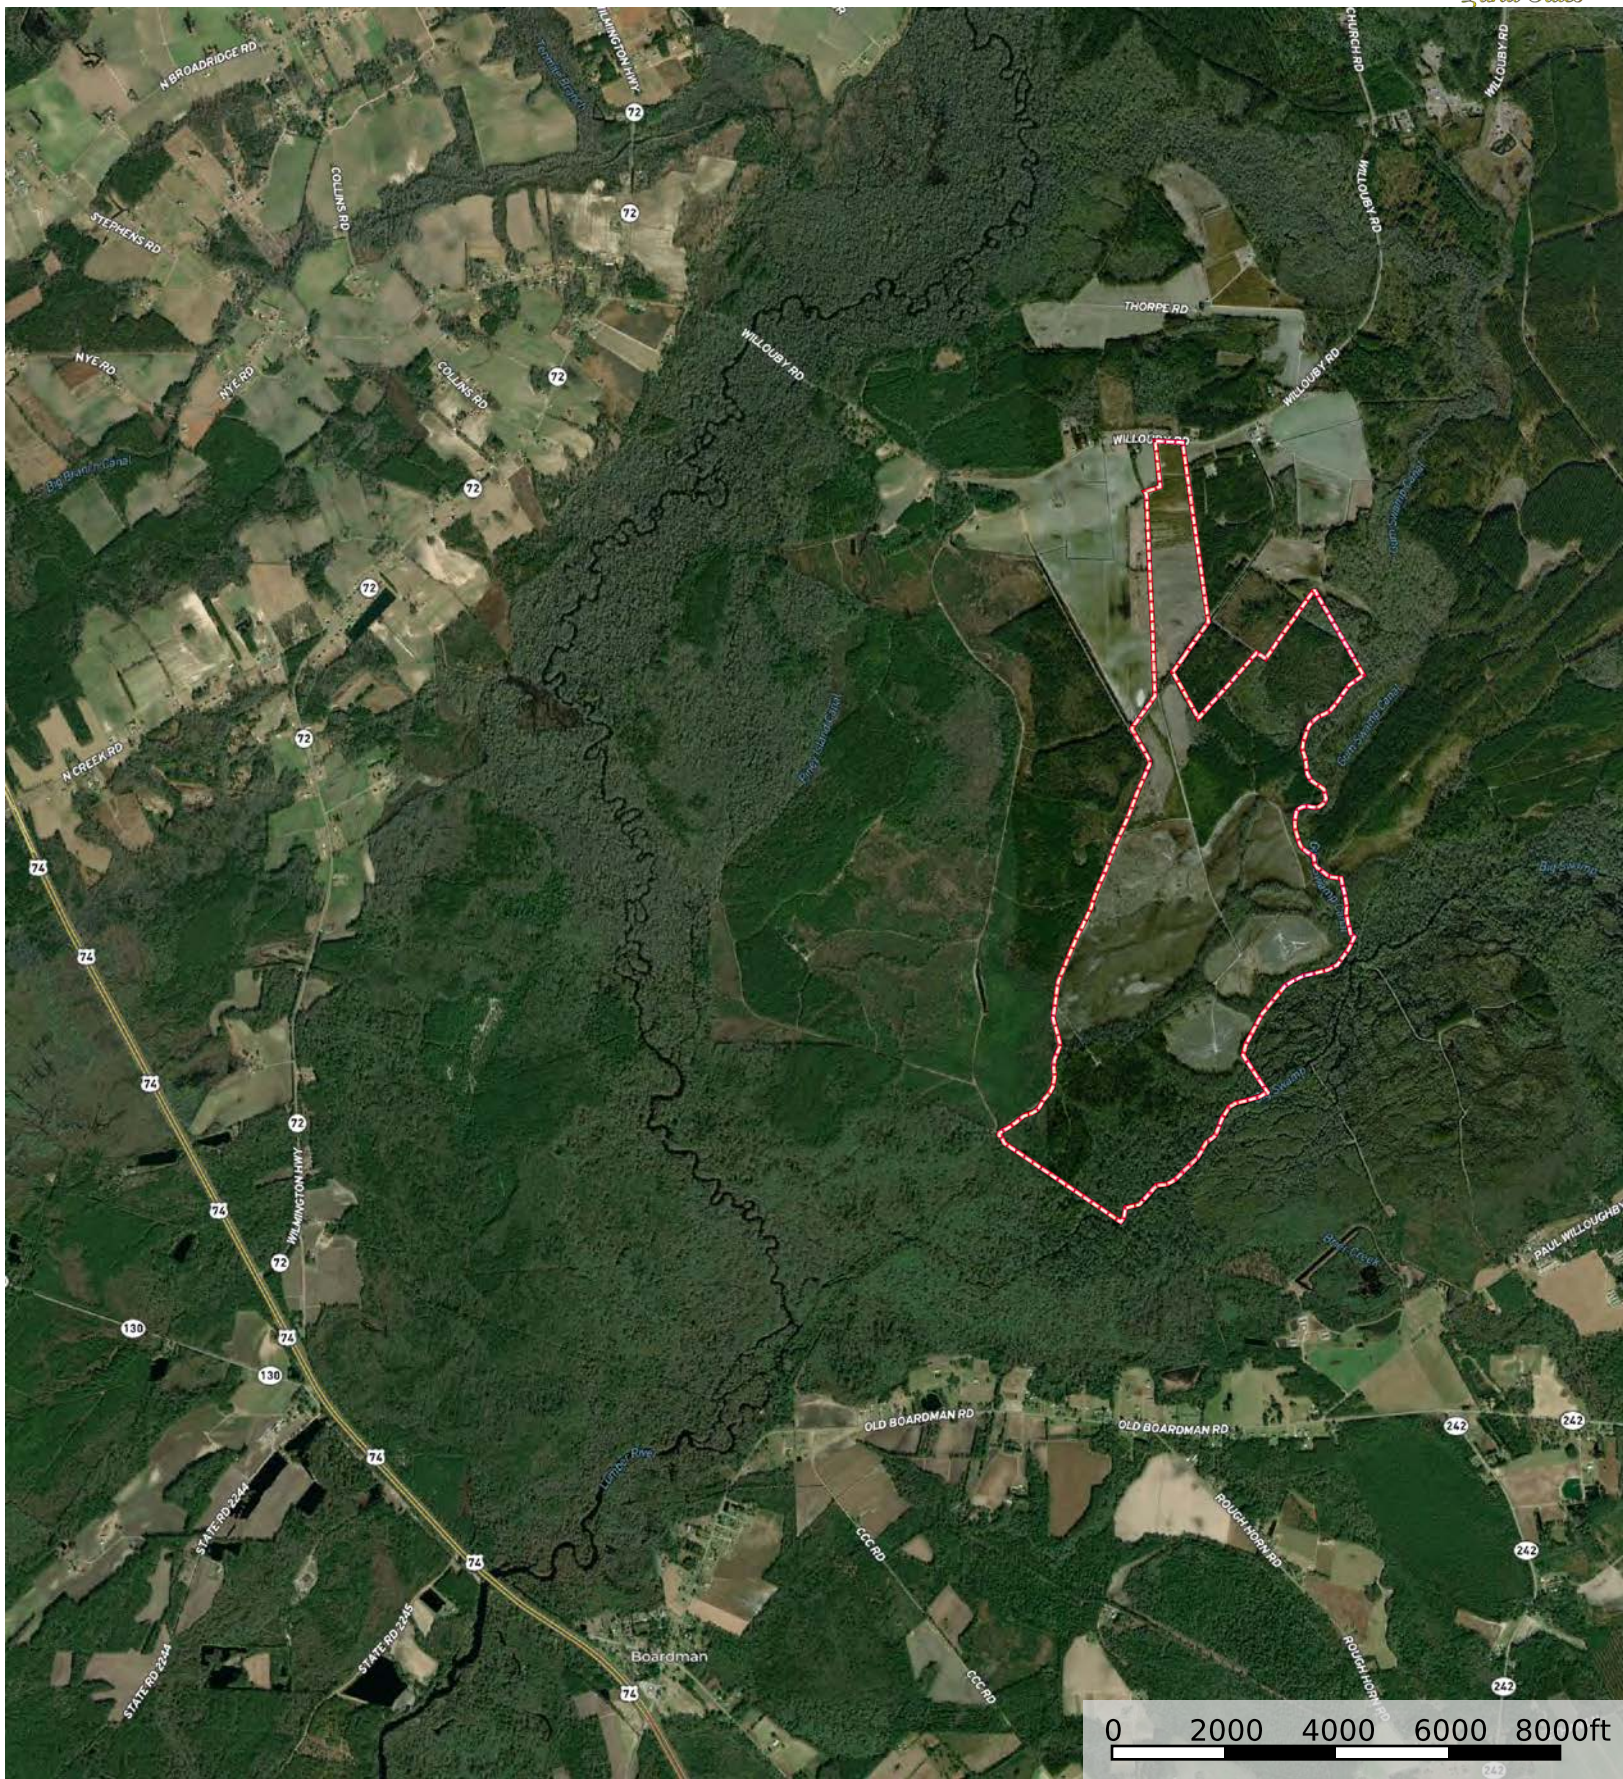

Willoughby Timberlands

Robeson County, North Carolina, 870 AC +/-

Boundary

Willoughby Timberlands

Robeson County, North Carolina, 870 AC +/-

Boundary

Willoughby Timberlands

Robeson County, North Carolina, 870 AC +/-

 Boundary

Willoughby Timberlands

Robeson County, North Carolina, 870 AC +/-

Boundary

Willoughby Timberlands Tract

Robeson County, NC
 +/- 870 GIS Acres

Stand #	Type	Acres
1	2023 Upland Clearcut	56
2	2019 Planted Loblolly	75
4	2020 Planted Loblolly	158
6	1982 Planted Loblolly	3
9	2019 Planted Loblolly	57
12	2016 Planted Loblolly	16
13	2017 Planted Loblolly	22
16	2009 Planted Loblolly	11
17	2010 Planted Loblolly	109
18	1933 Bottomland Hdwd	84
19	2023 Bottomland Hdwd	167
21	1931 Bottomland Hdwd	5
22	1984 Bottomland Hdwd	5
23	2020 Planted Loblolly	29
24	2020 Planted Loblolly	42
	Roads	31
Total		870