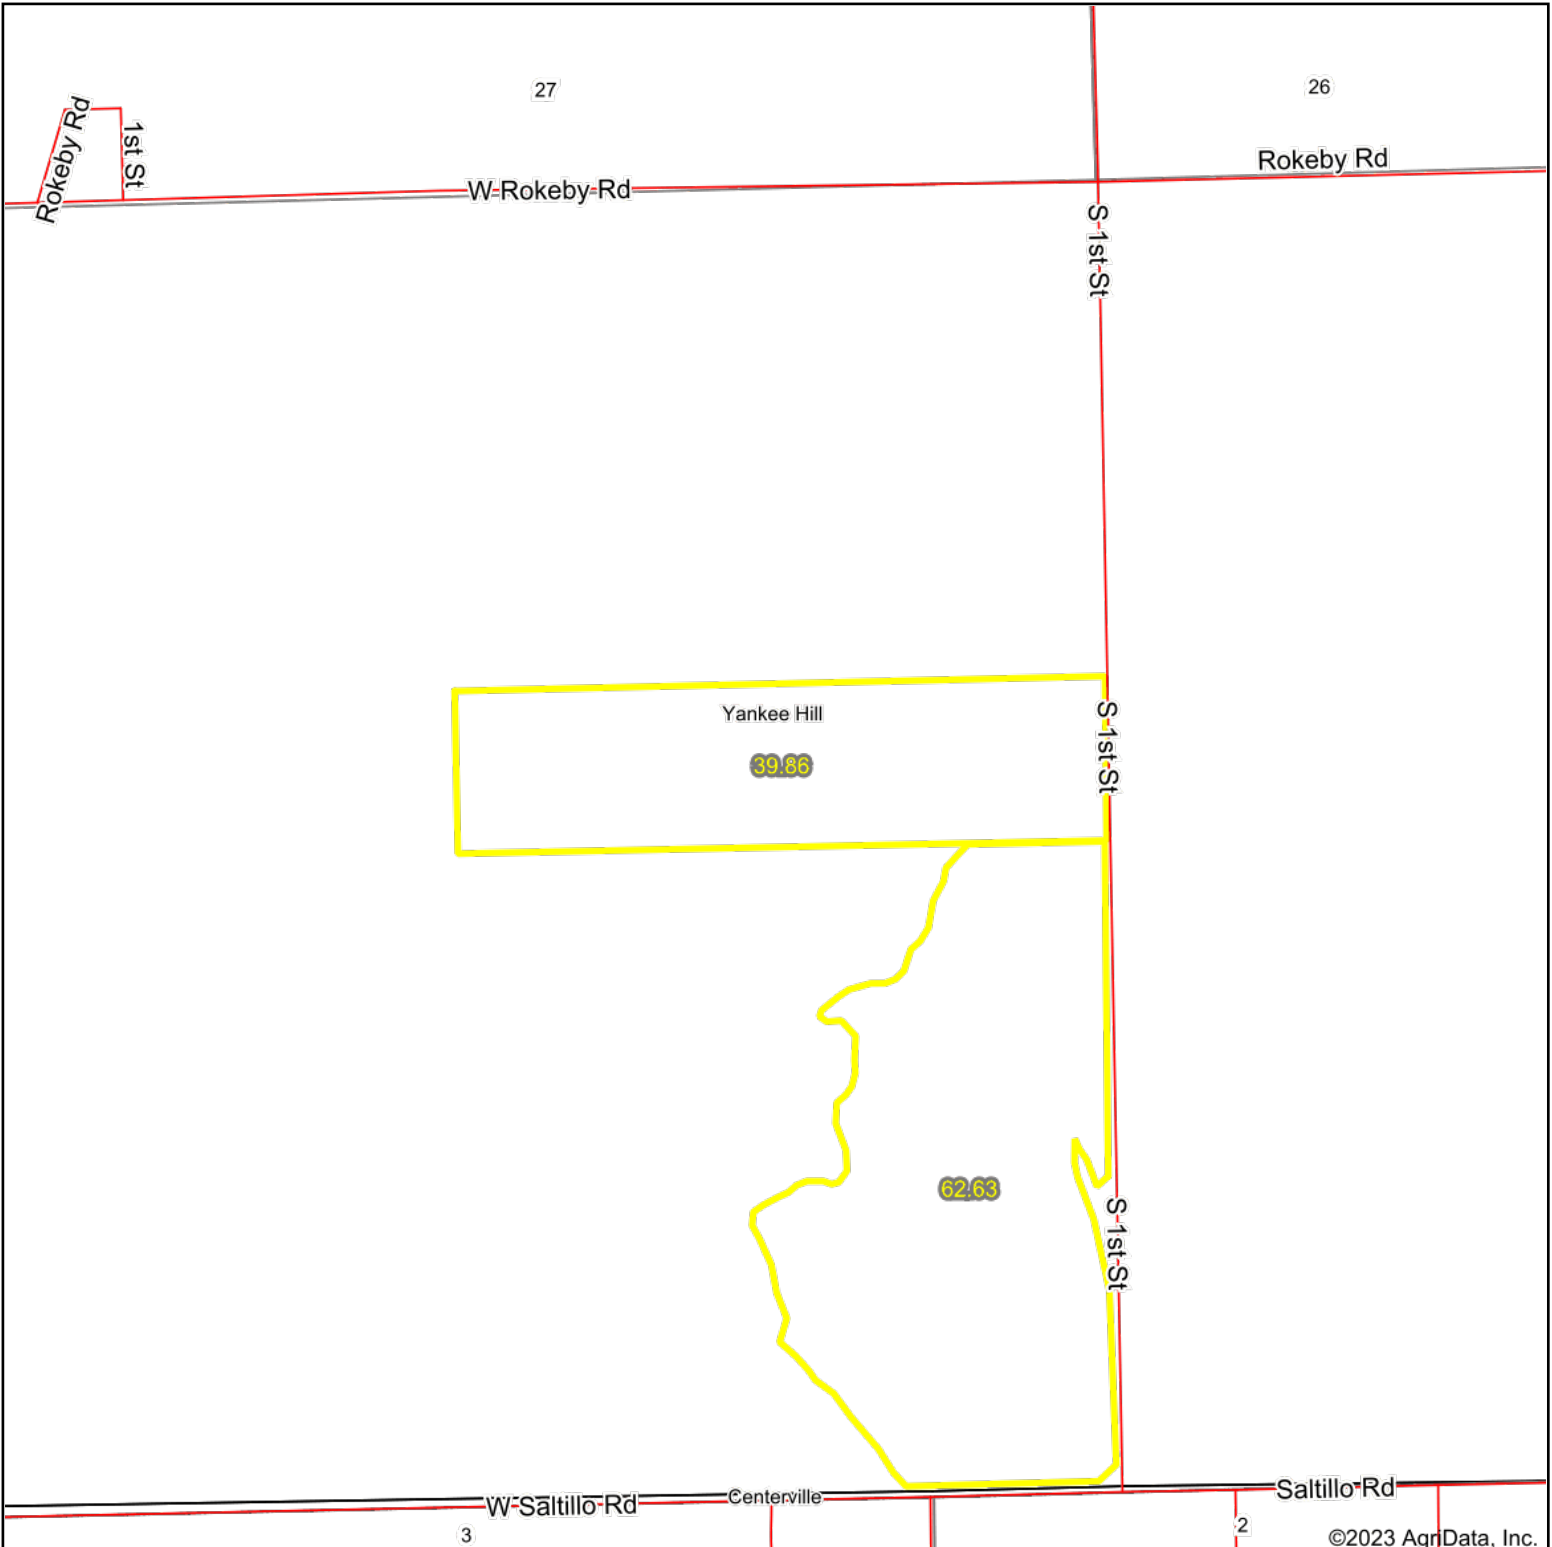

# Overview Map

©2023 AgriData, Inc.

Map Center: 40° 42' 19.74, -96° 43' 31.54

AMERICAN LEGACY LAND CO

Maps Provided By:

© AgriData, Inc. 2023 www.AgriDataInc.com

8/8/2023