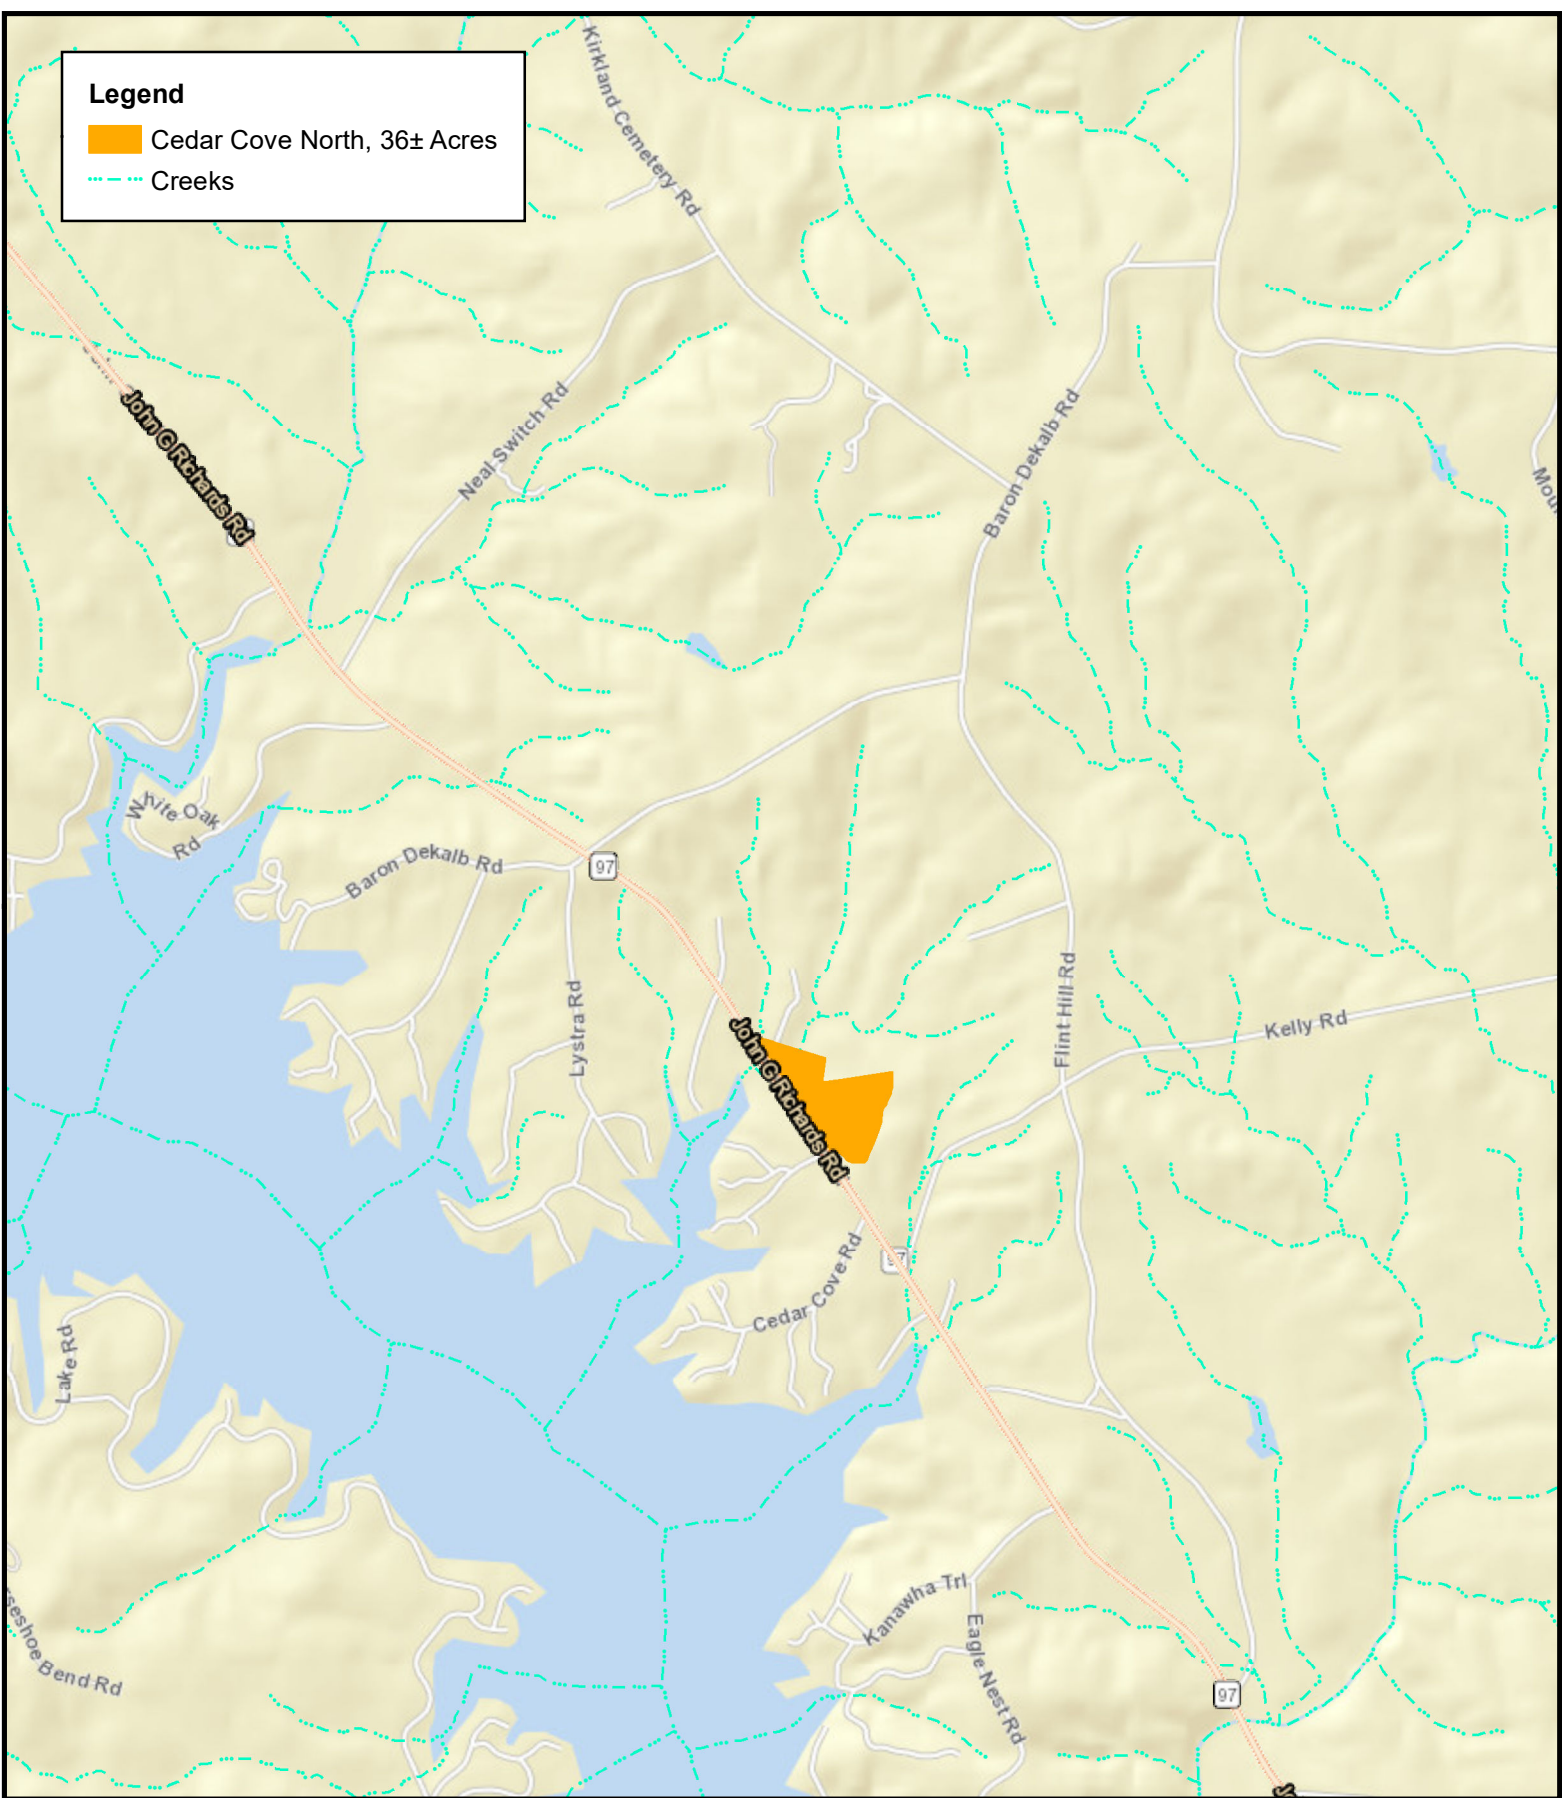

Legend

- Cedar Cove North, 36± Acres
- Creeks

Owners and owner's agents make no claims as to the accuracy of this map.

Location Map

Cedar Cove Tract

This Property is SFI CERTIFIED

Tract 3034

36± GIS Acres of 74.17± Plat Acre

Kershaw County, SC

Jan, 2023