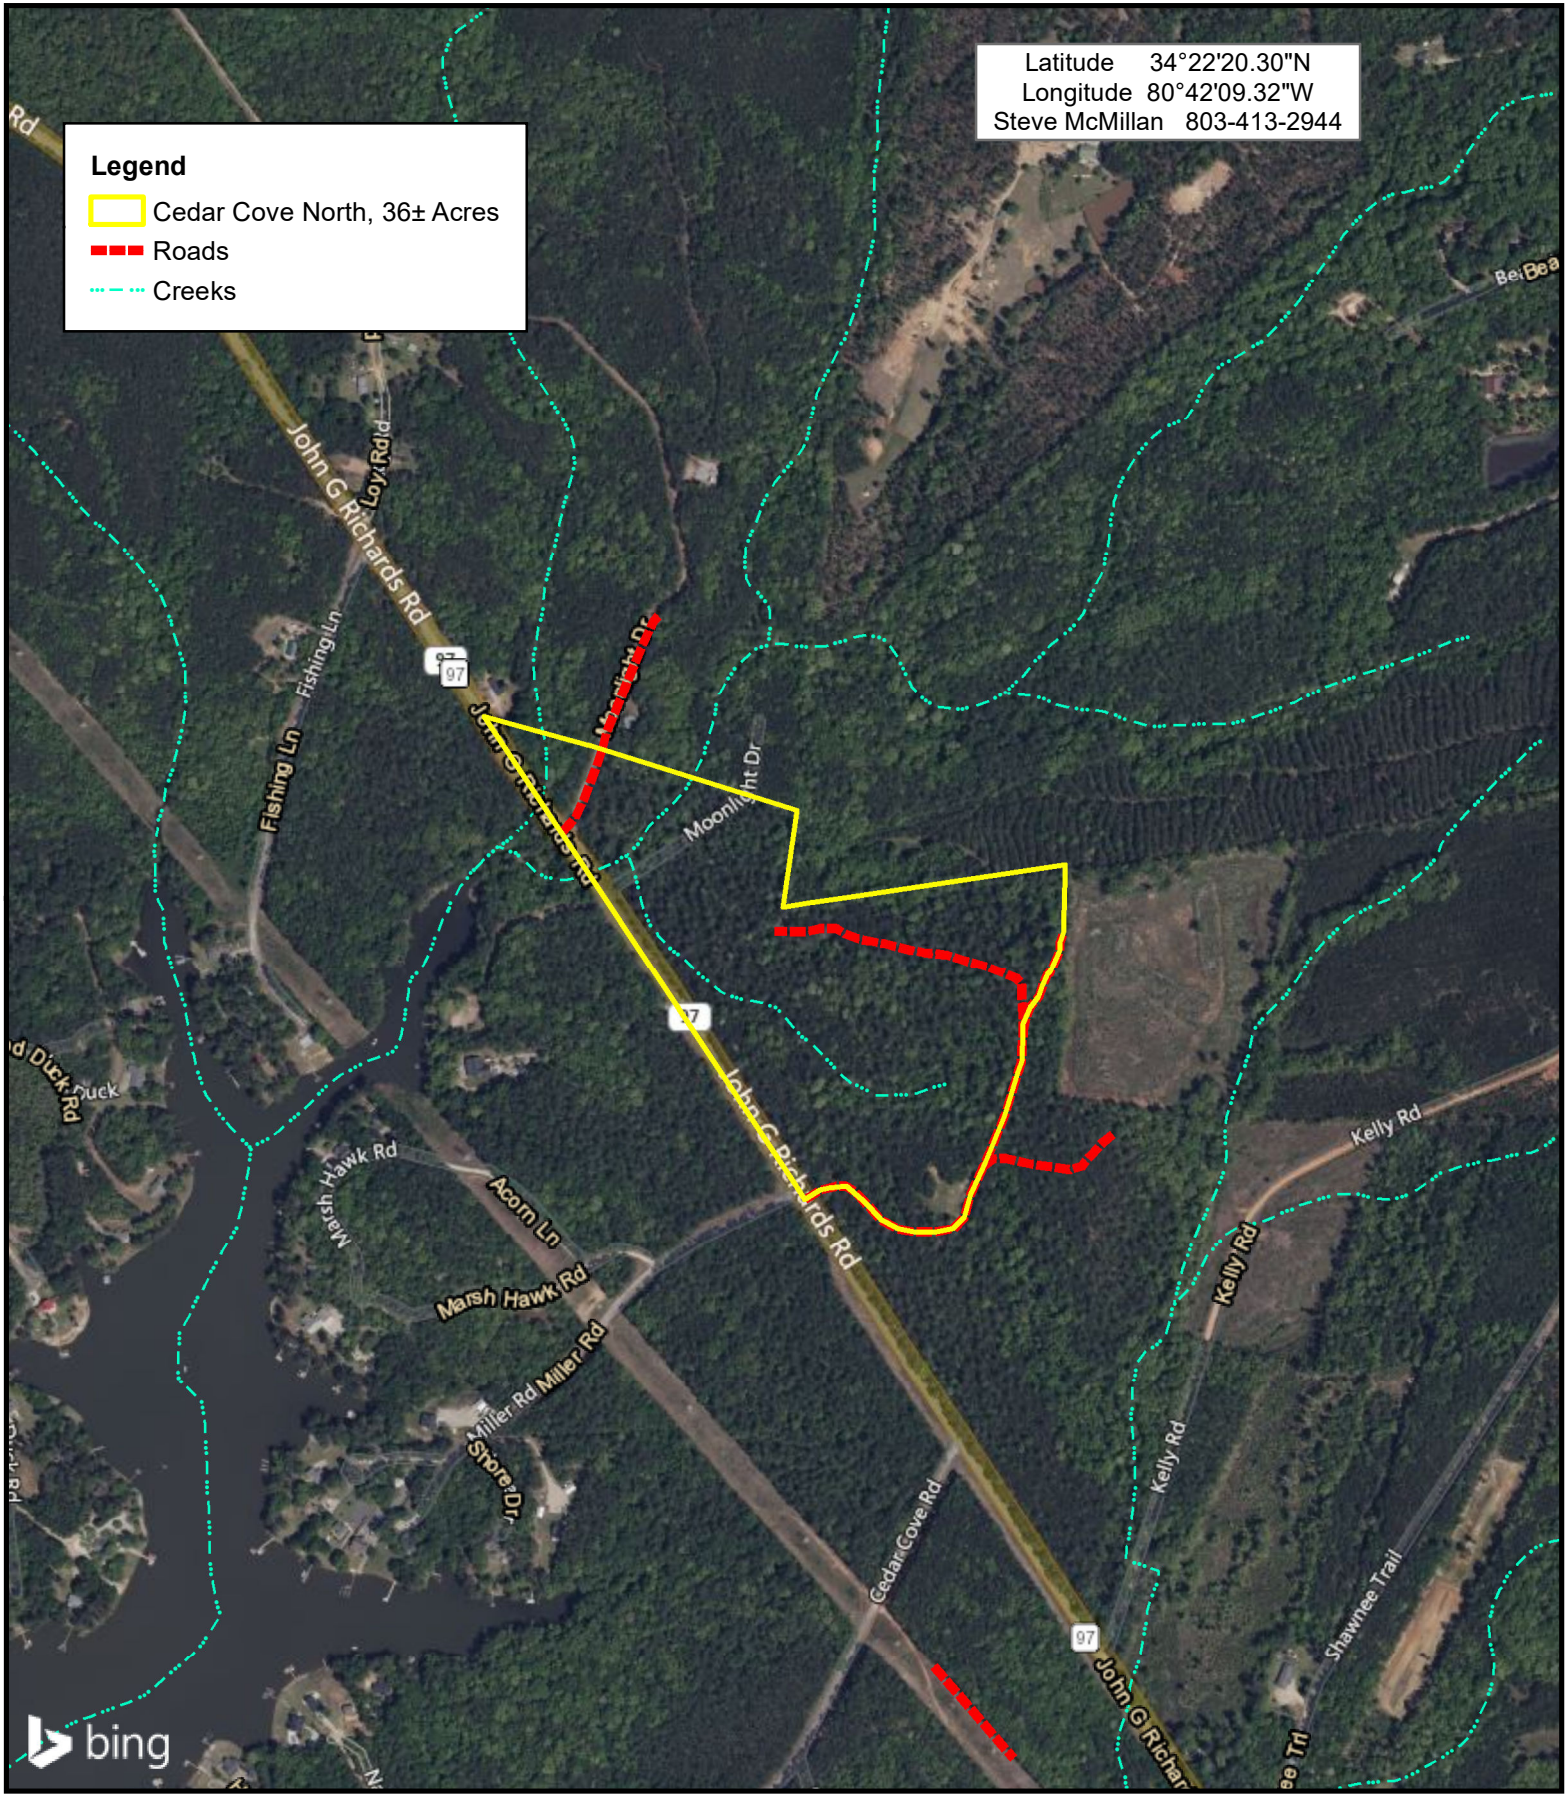

Latitude 34°22'20.30"N
Longitude 80°42'09.32"W
Steve McMillan 803-413-2944

Legend

-  Cedar Cove North, 36± Acres
-  Roads
-  Creeks

Owners and owner's agents make no claims as to the accuracy of this map.

Aerial Map

Cedar Cove North Tract

This Property is SFI CERTIFIED

Tract 3034

36± GIS Acres of 74.17± Plat Acre

Kershaw County, SC

Jan, 2023

SOUTHEASTERN FORESTRY
Managing your forests for the future