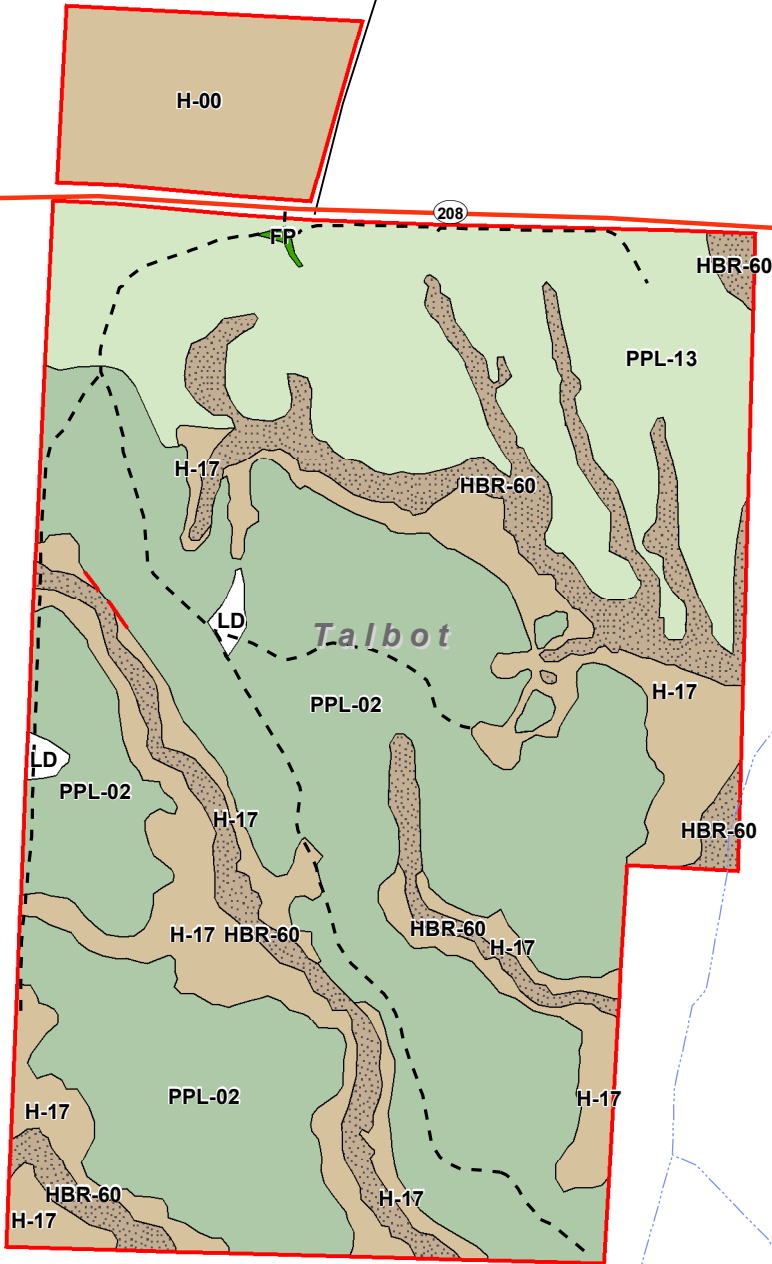

Potlatch Deltic
52006B_CTT
Talbot County, GA
Total Acres: ± 320.4

Legend

	Planted Pine Mrch		Hardwood Branch
	Planted Pine Pmrch		Non-Forest
	Hardwood		Food Plot

 **FOREST RESOURCE**
CONSULTANTS, INC.
WWW.FRC.US.COM