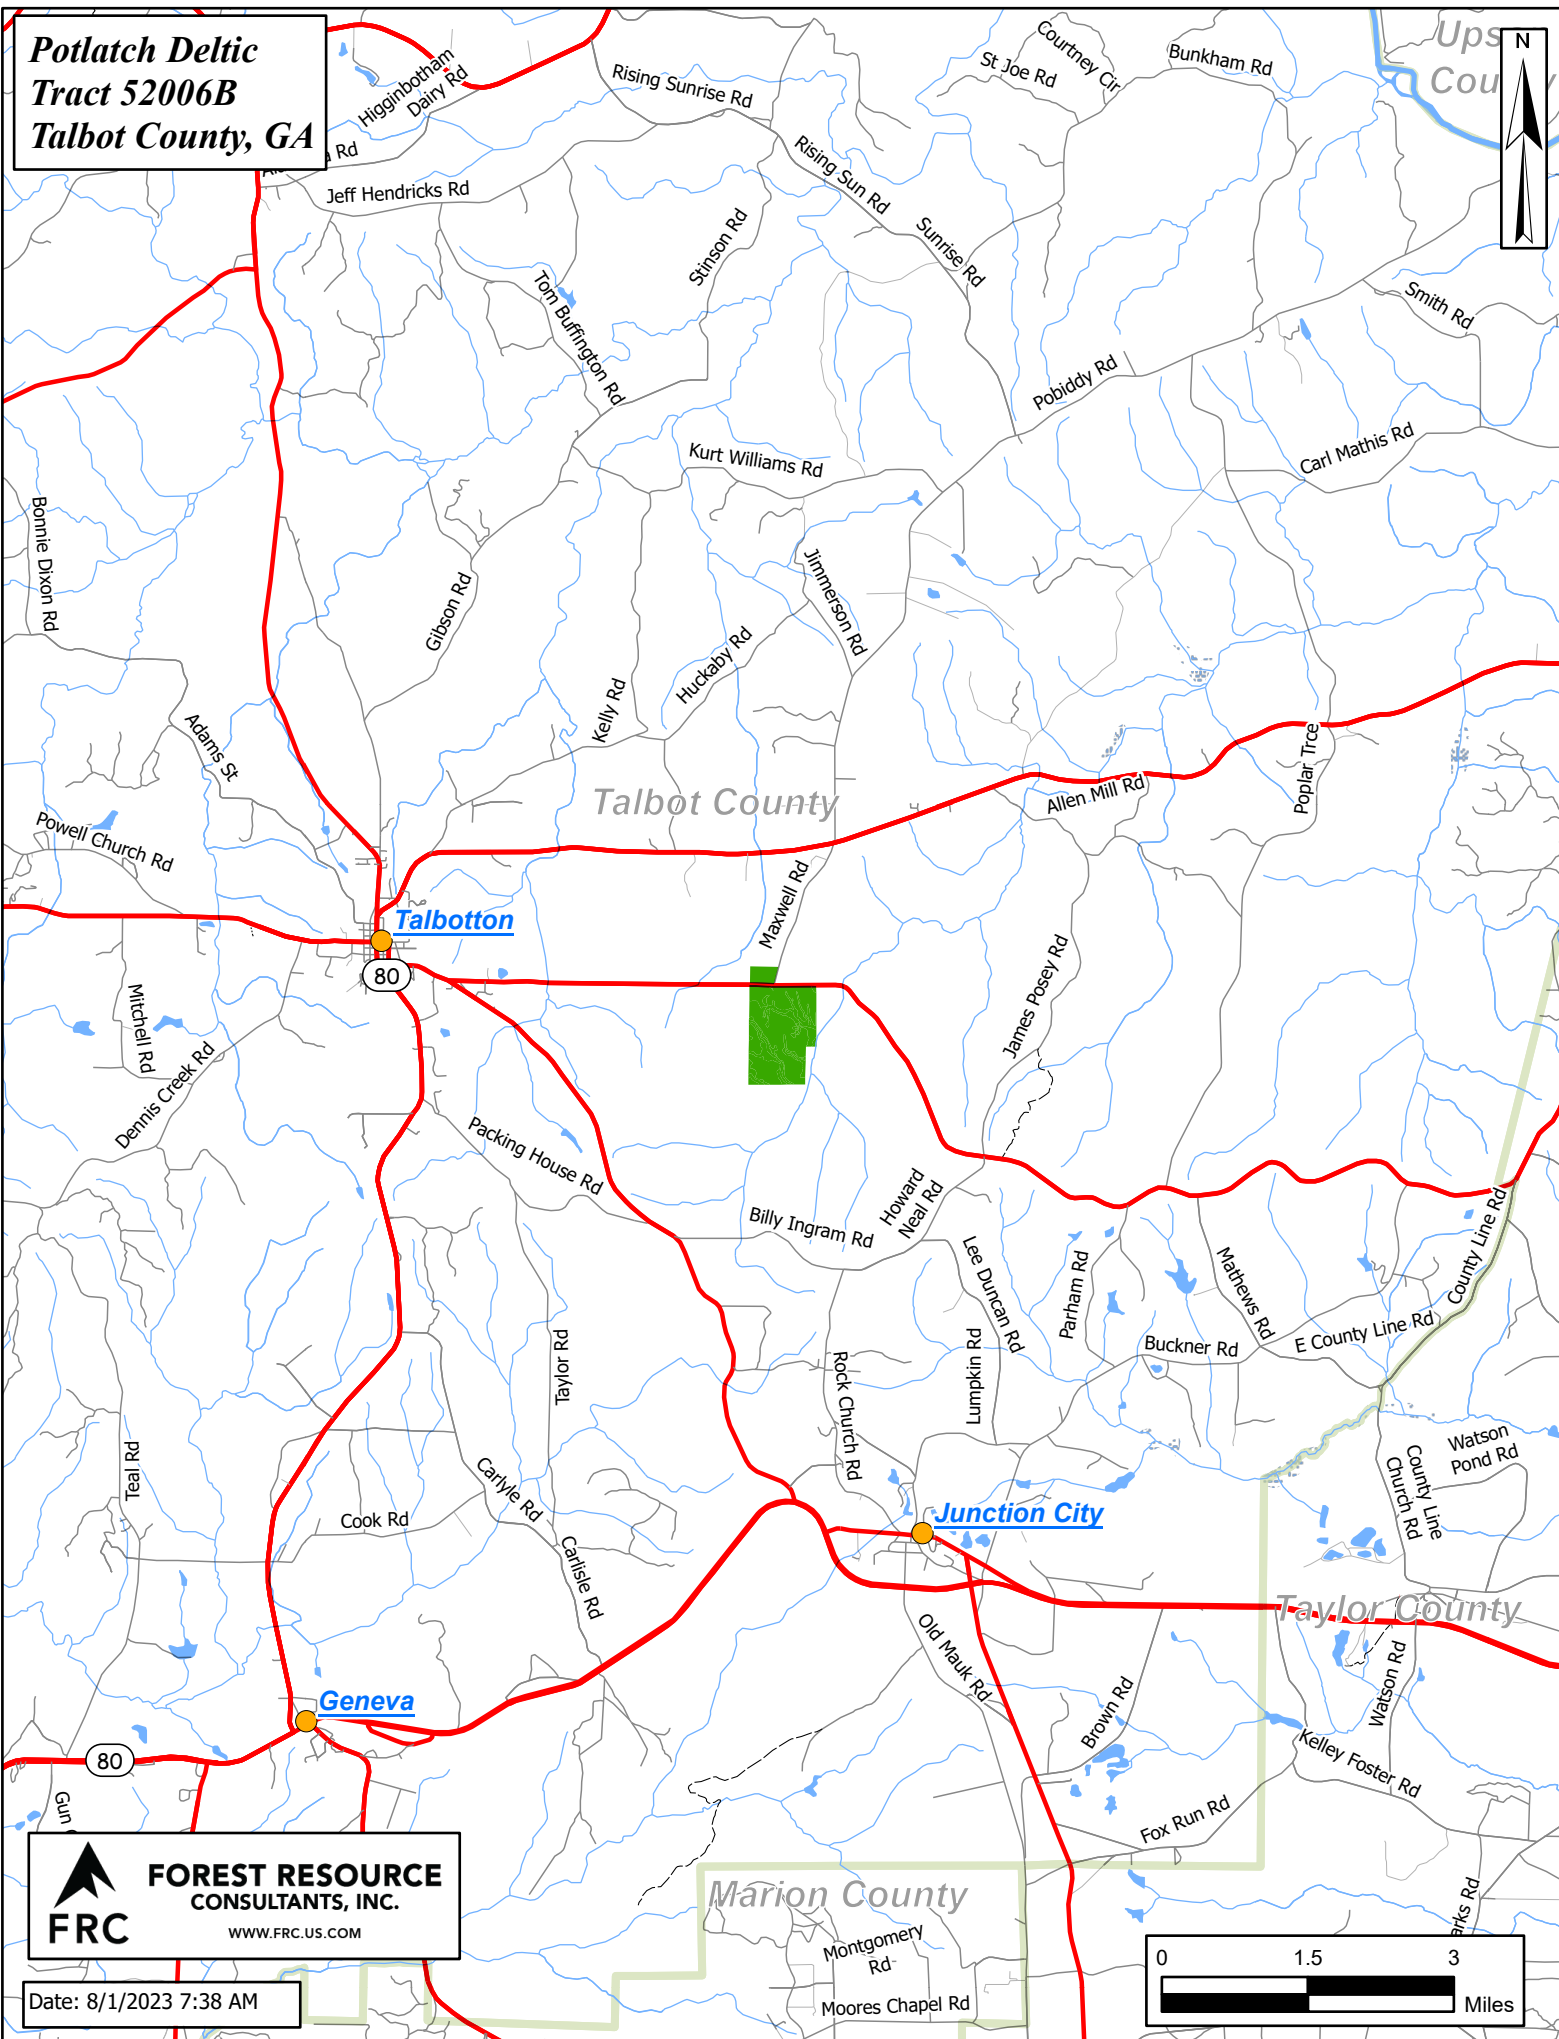

**Potlatch Deltic  
Tract 52006B  
Talbot County, GA**

 **FOREST RESOURCE  
CONSULTANTS, INC.**  
WWW.FRC.US.COM

Date: 8/1/2023 7:38 AM