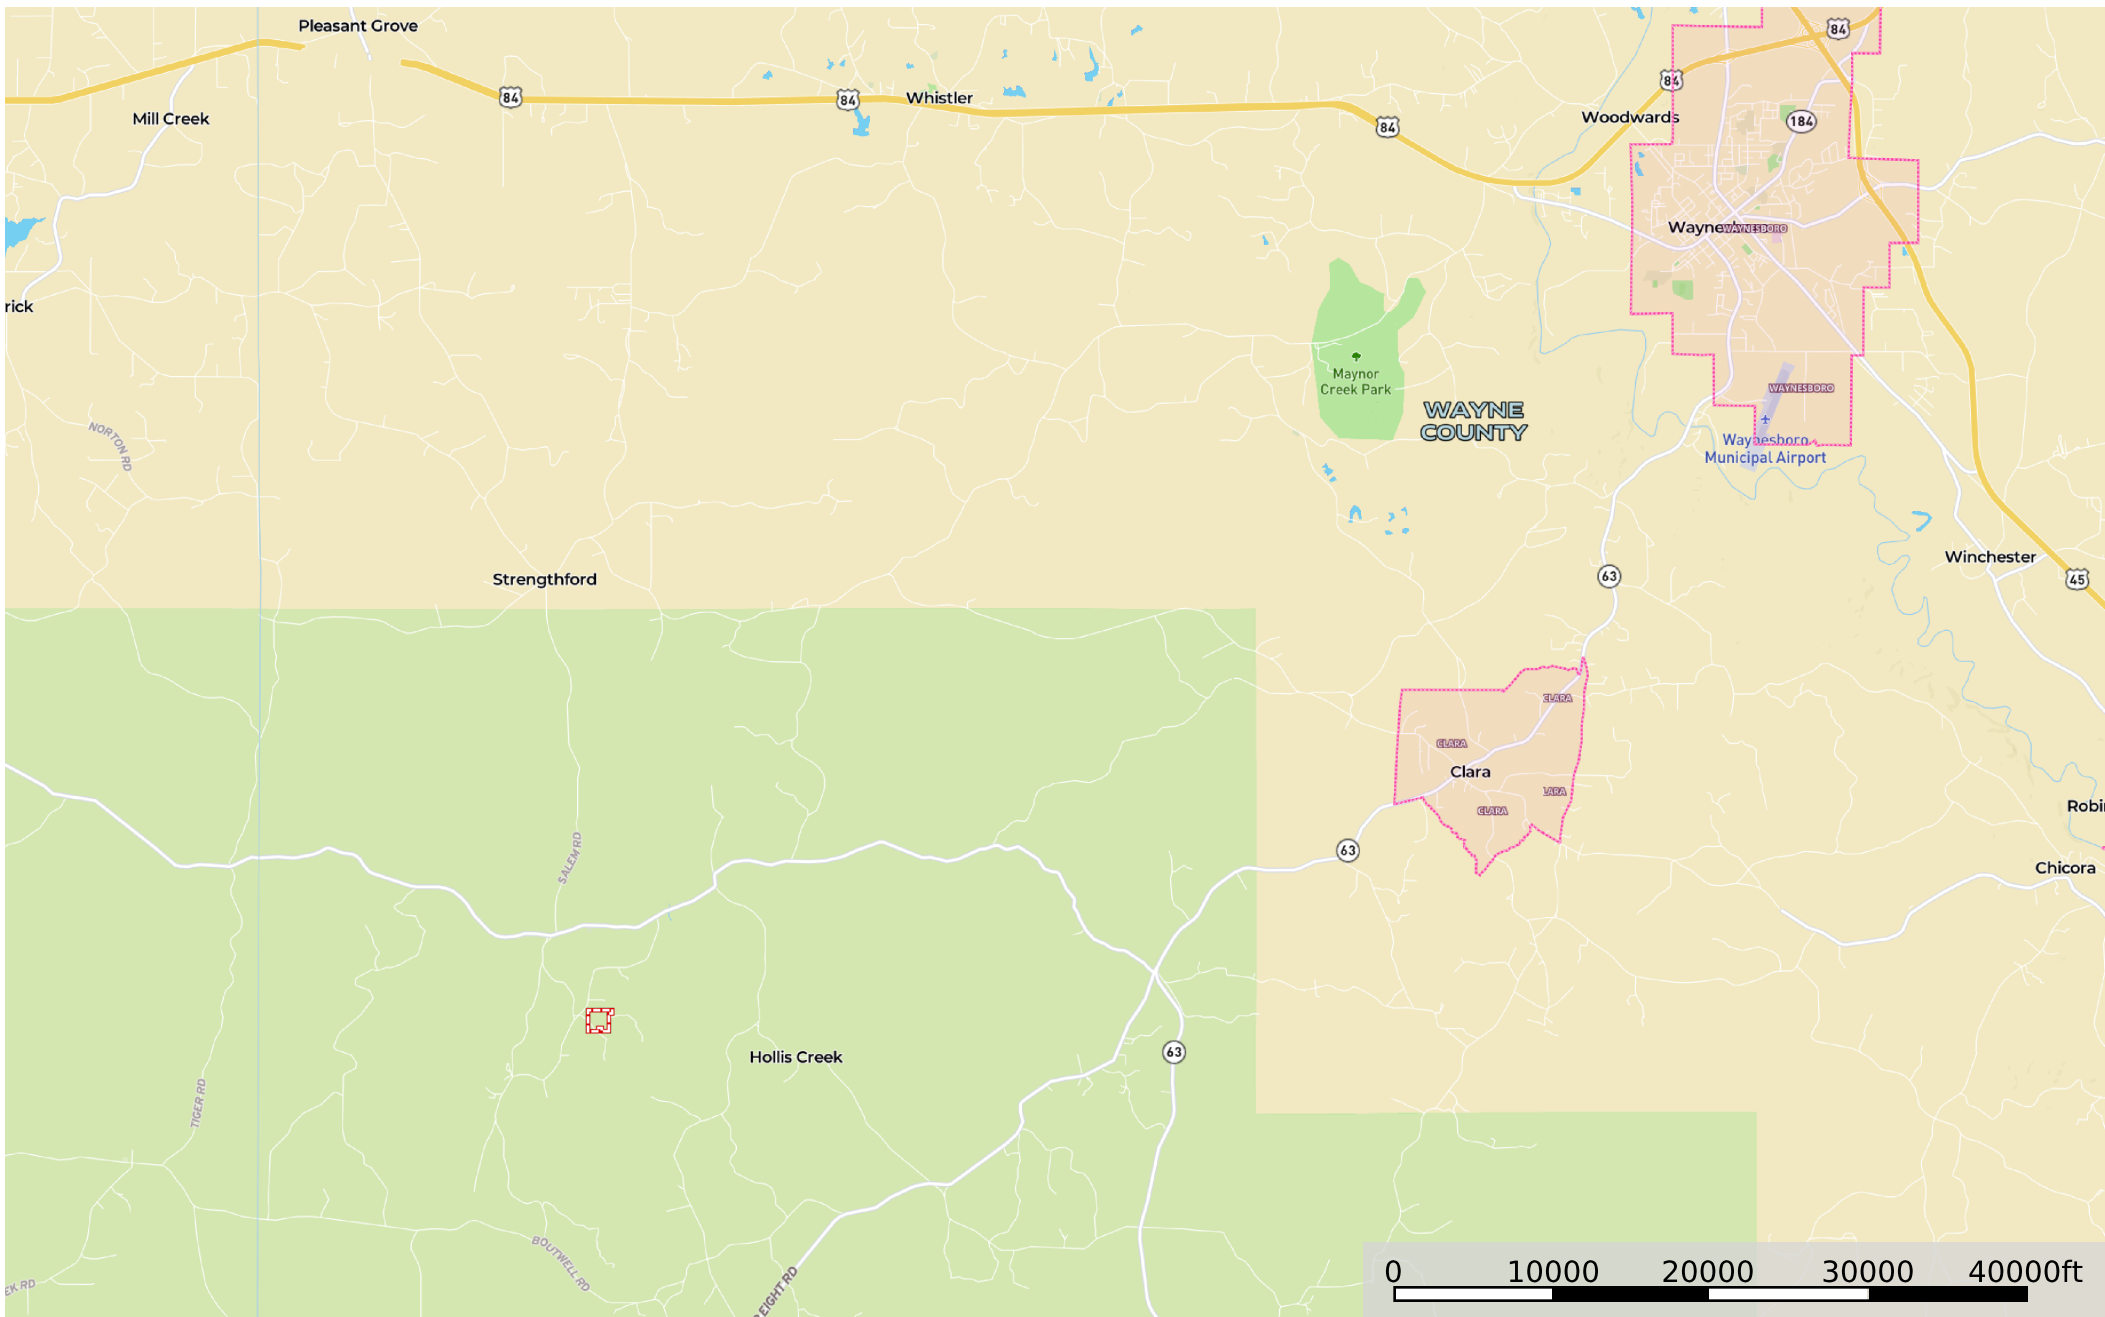

WA40

Wayne County, Mississippi, 40 AC +/-

Boundary