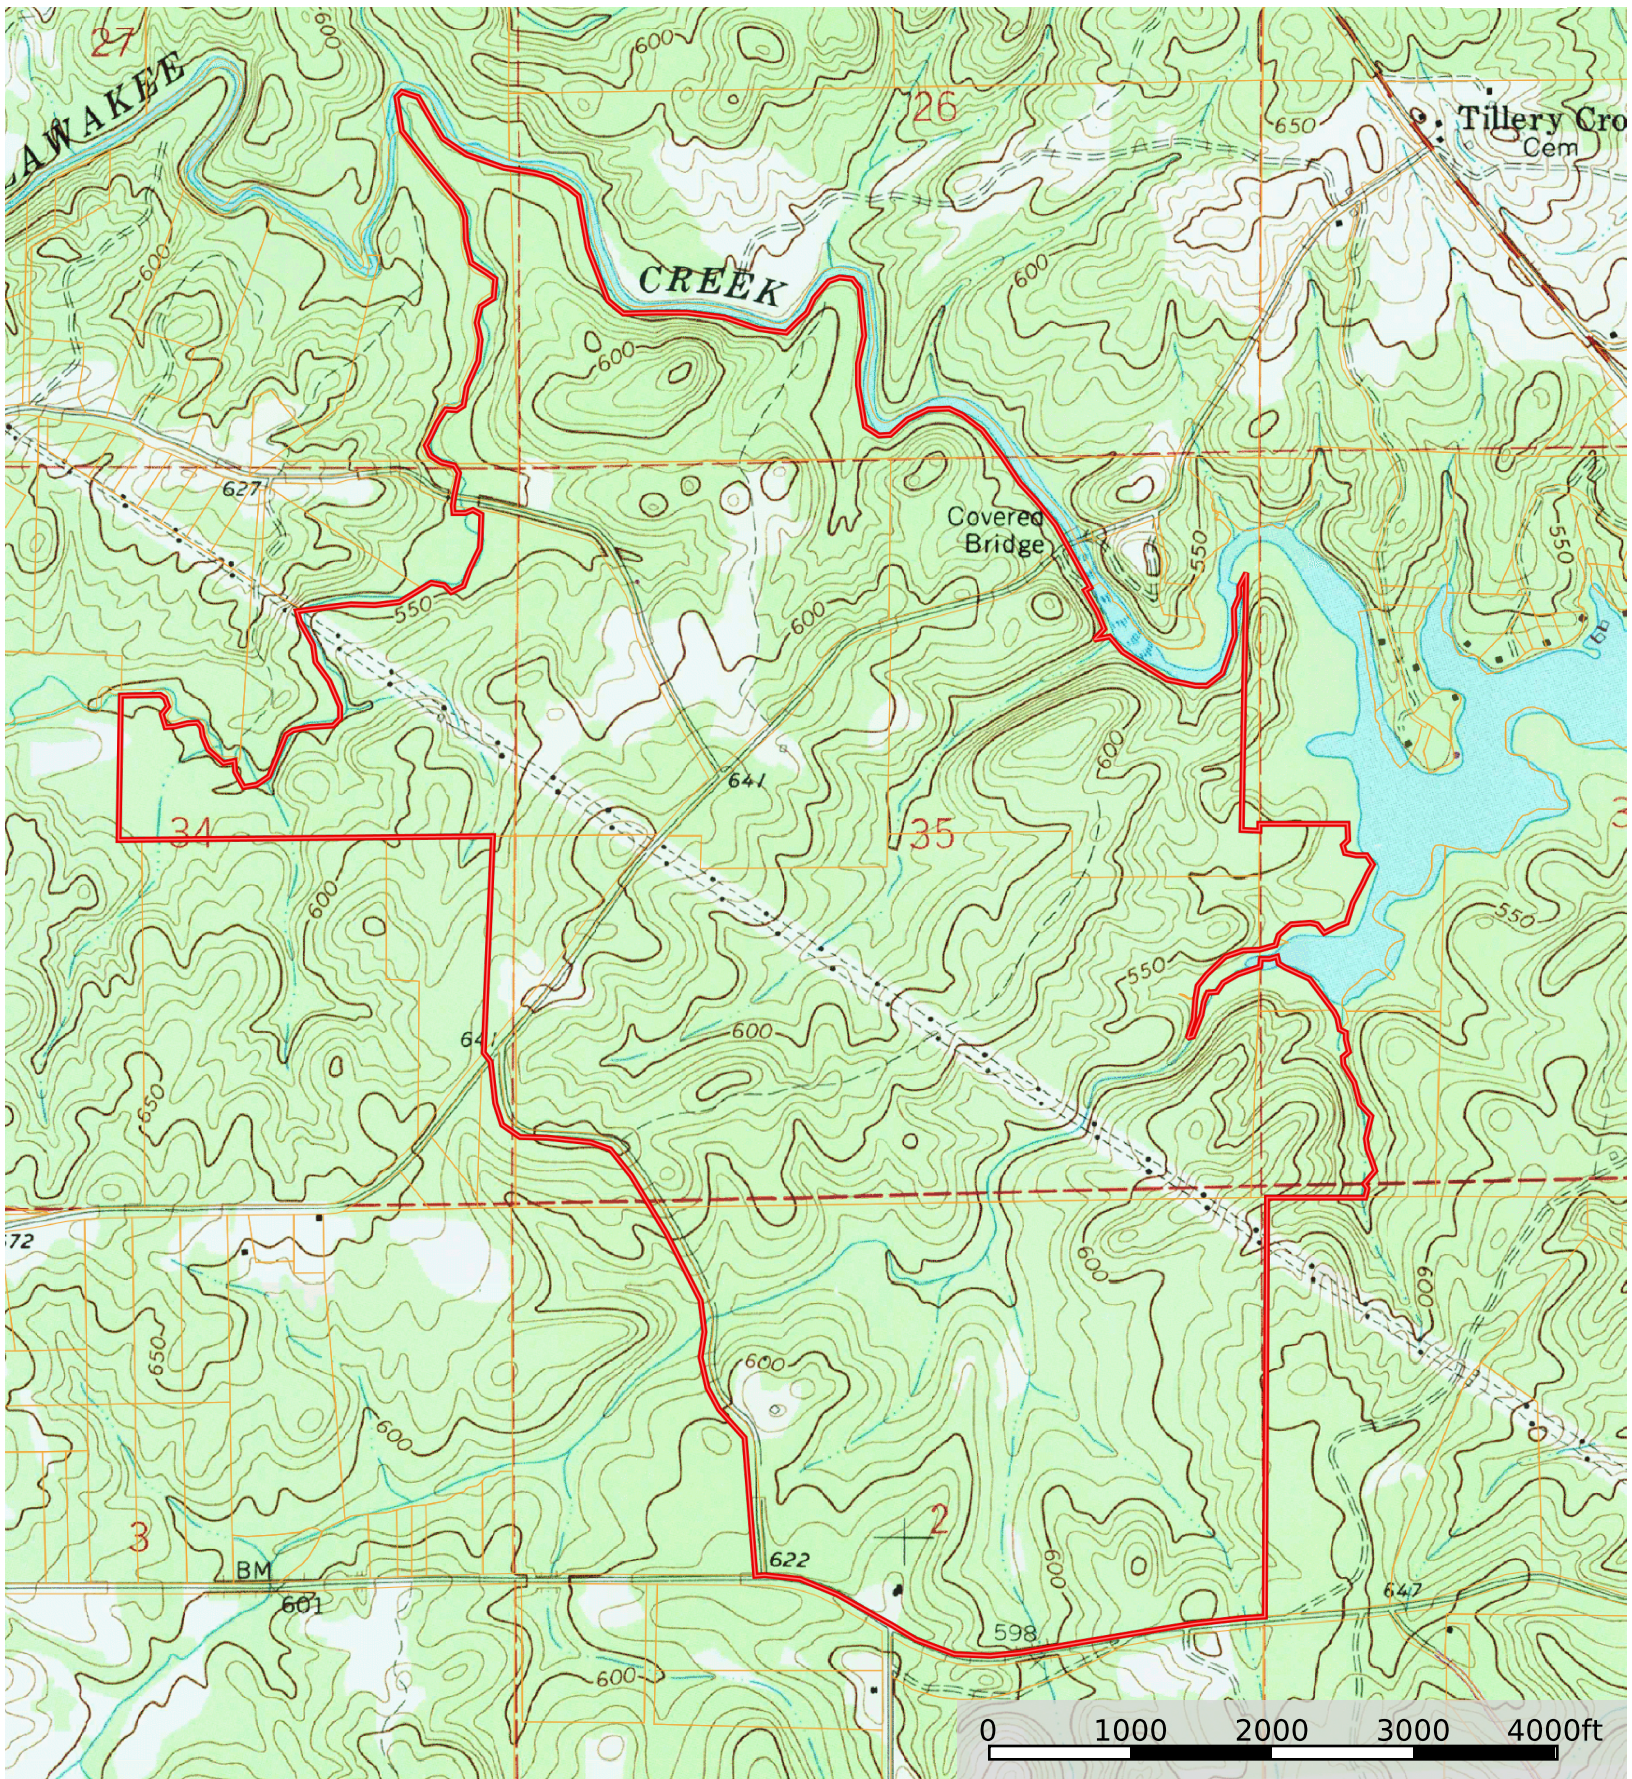

Corbett Tract Lake Harding
Lee County, Alabama, 1065 AC +/-

 Boundary