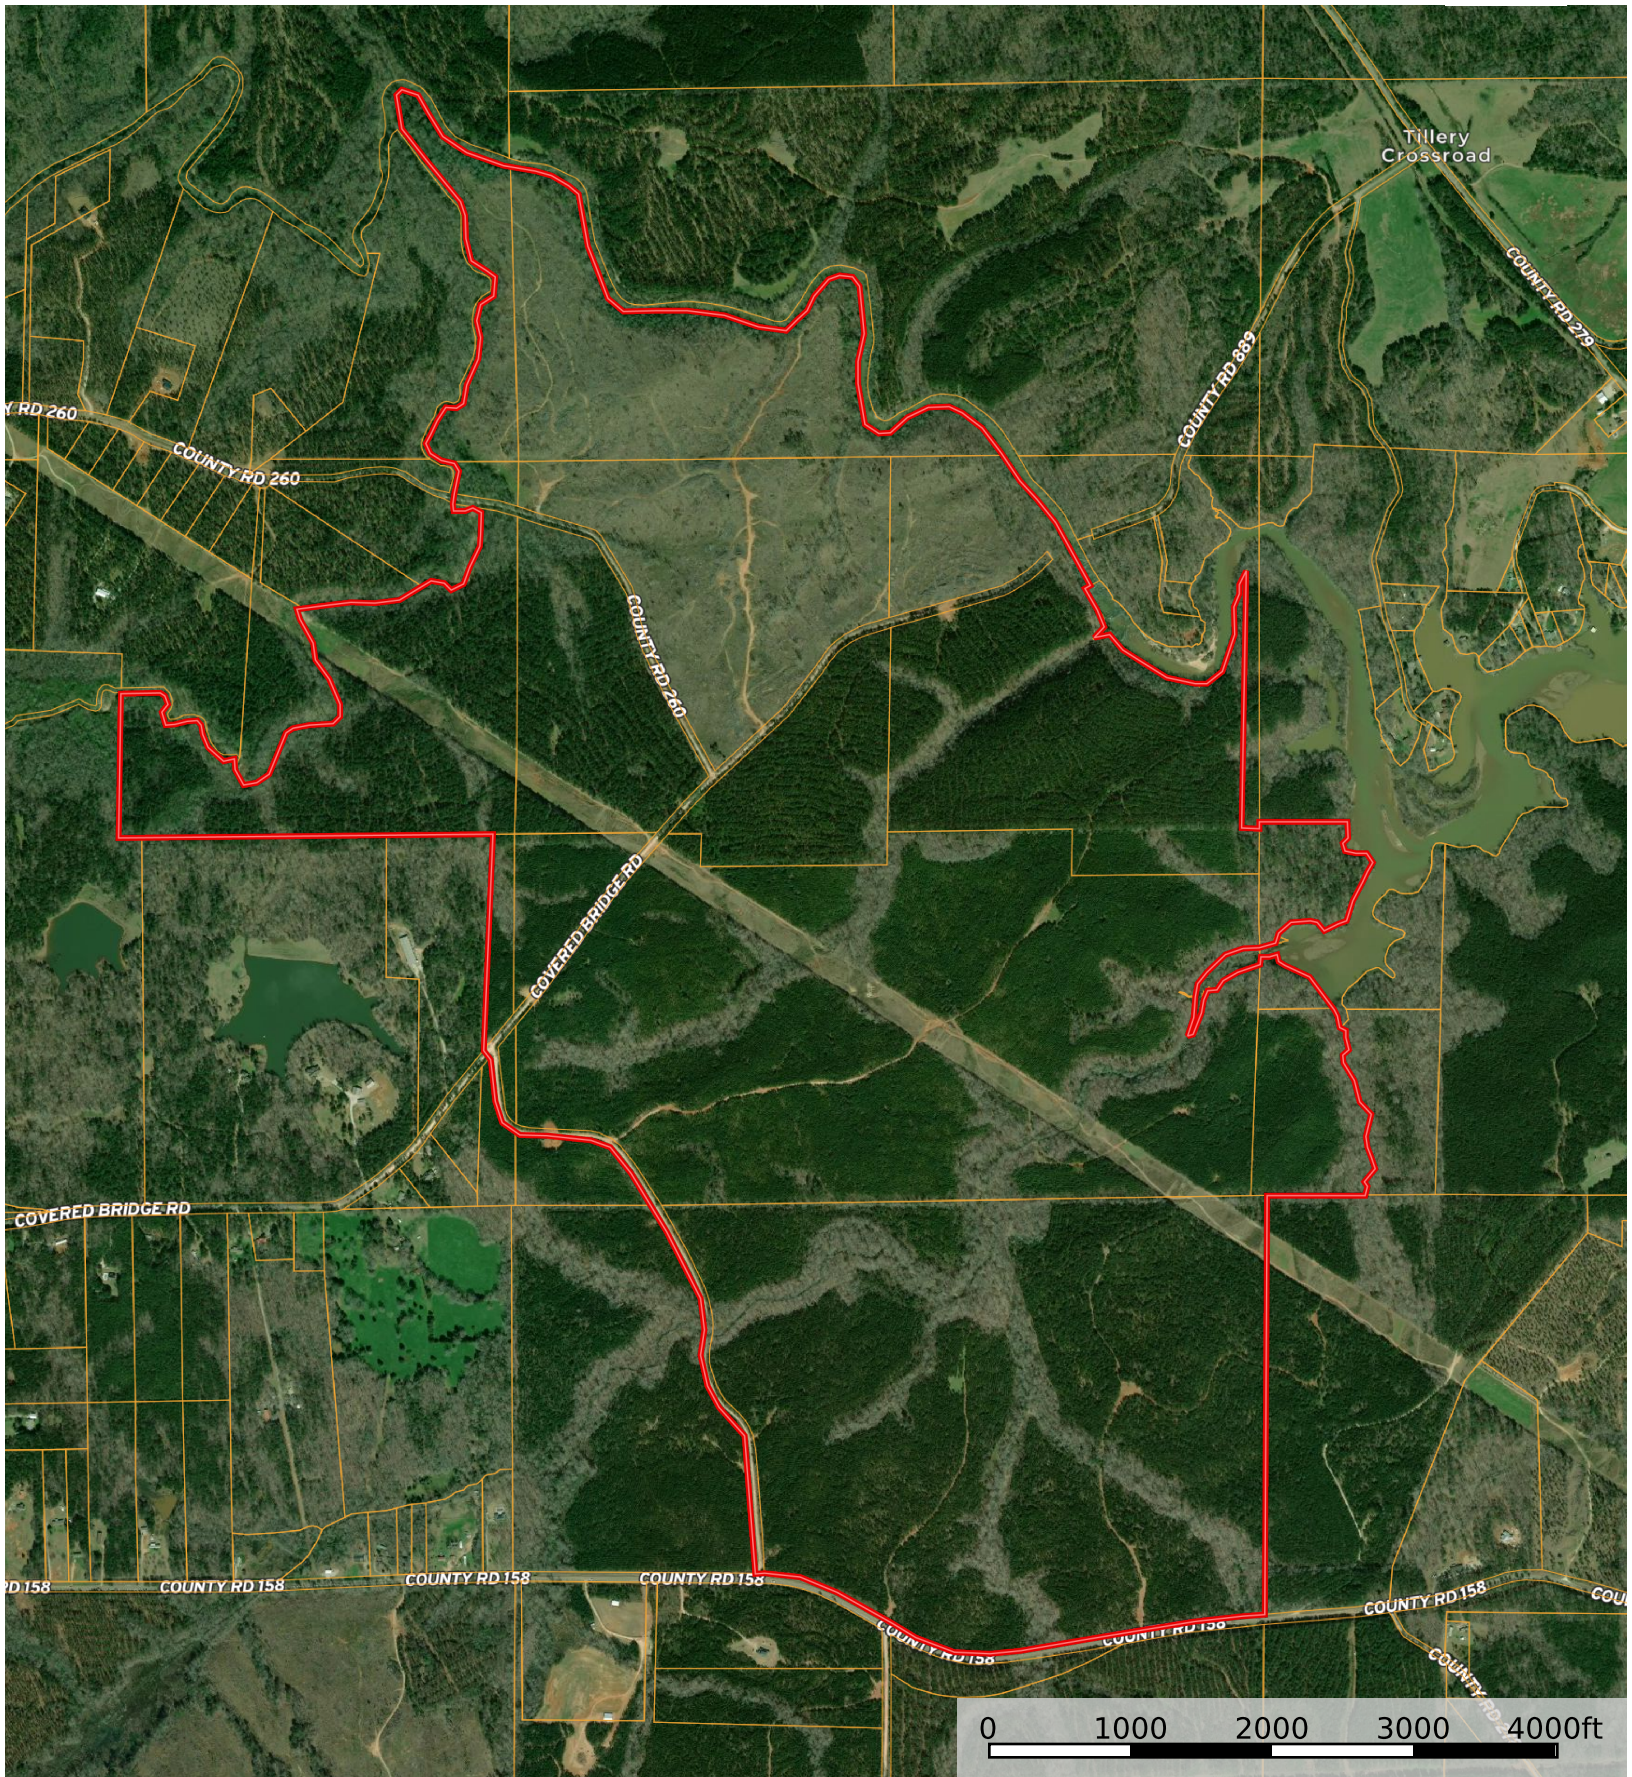

Corbett Tract Lake Harding

Lee County, Alabama, 1065 AC +/-

 Boundary

Will Herndon

 The information contained herein was obtained from sources deemed to be reliable. Land id™ Services makes no warranties or guarantees as to the completeness or accuracy thereof.