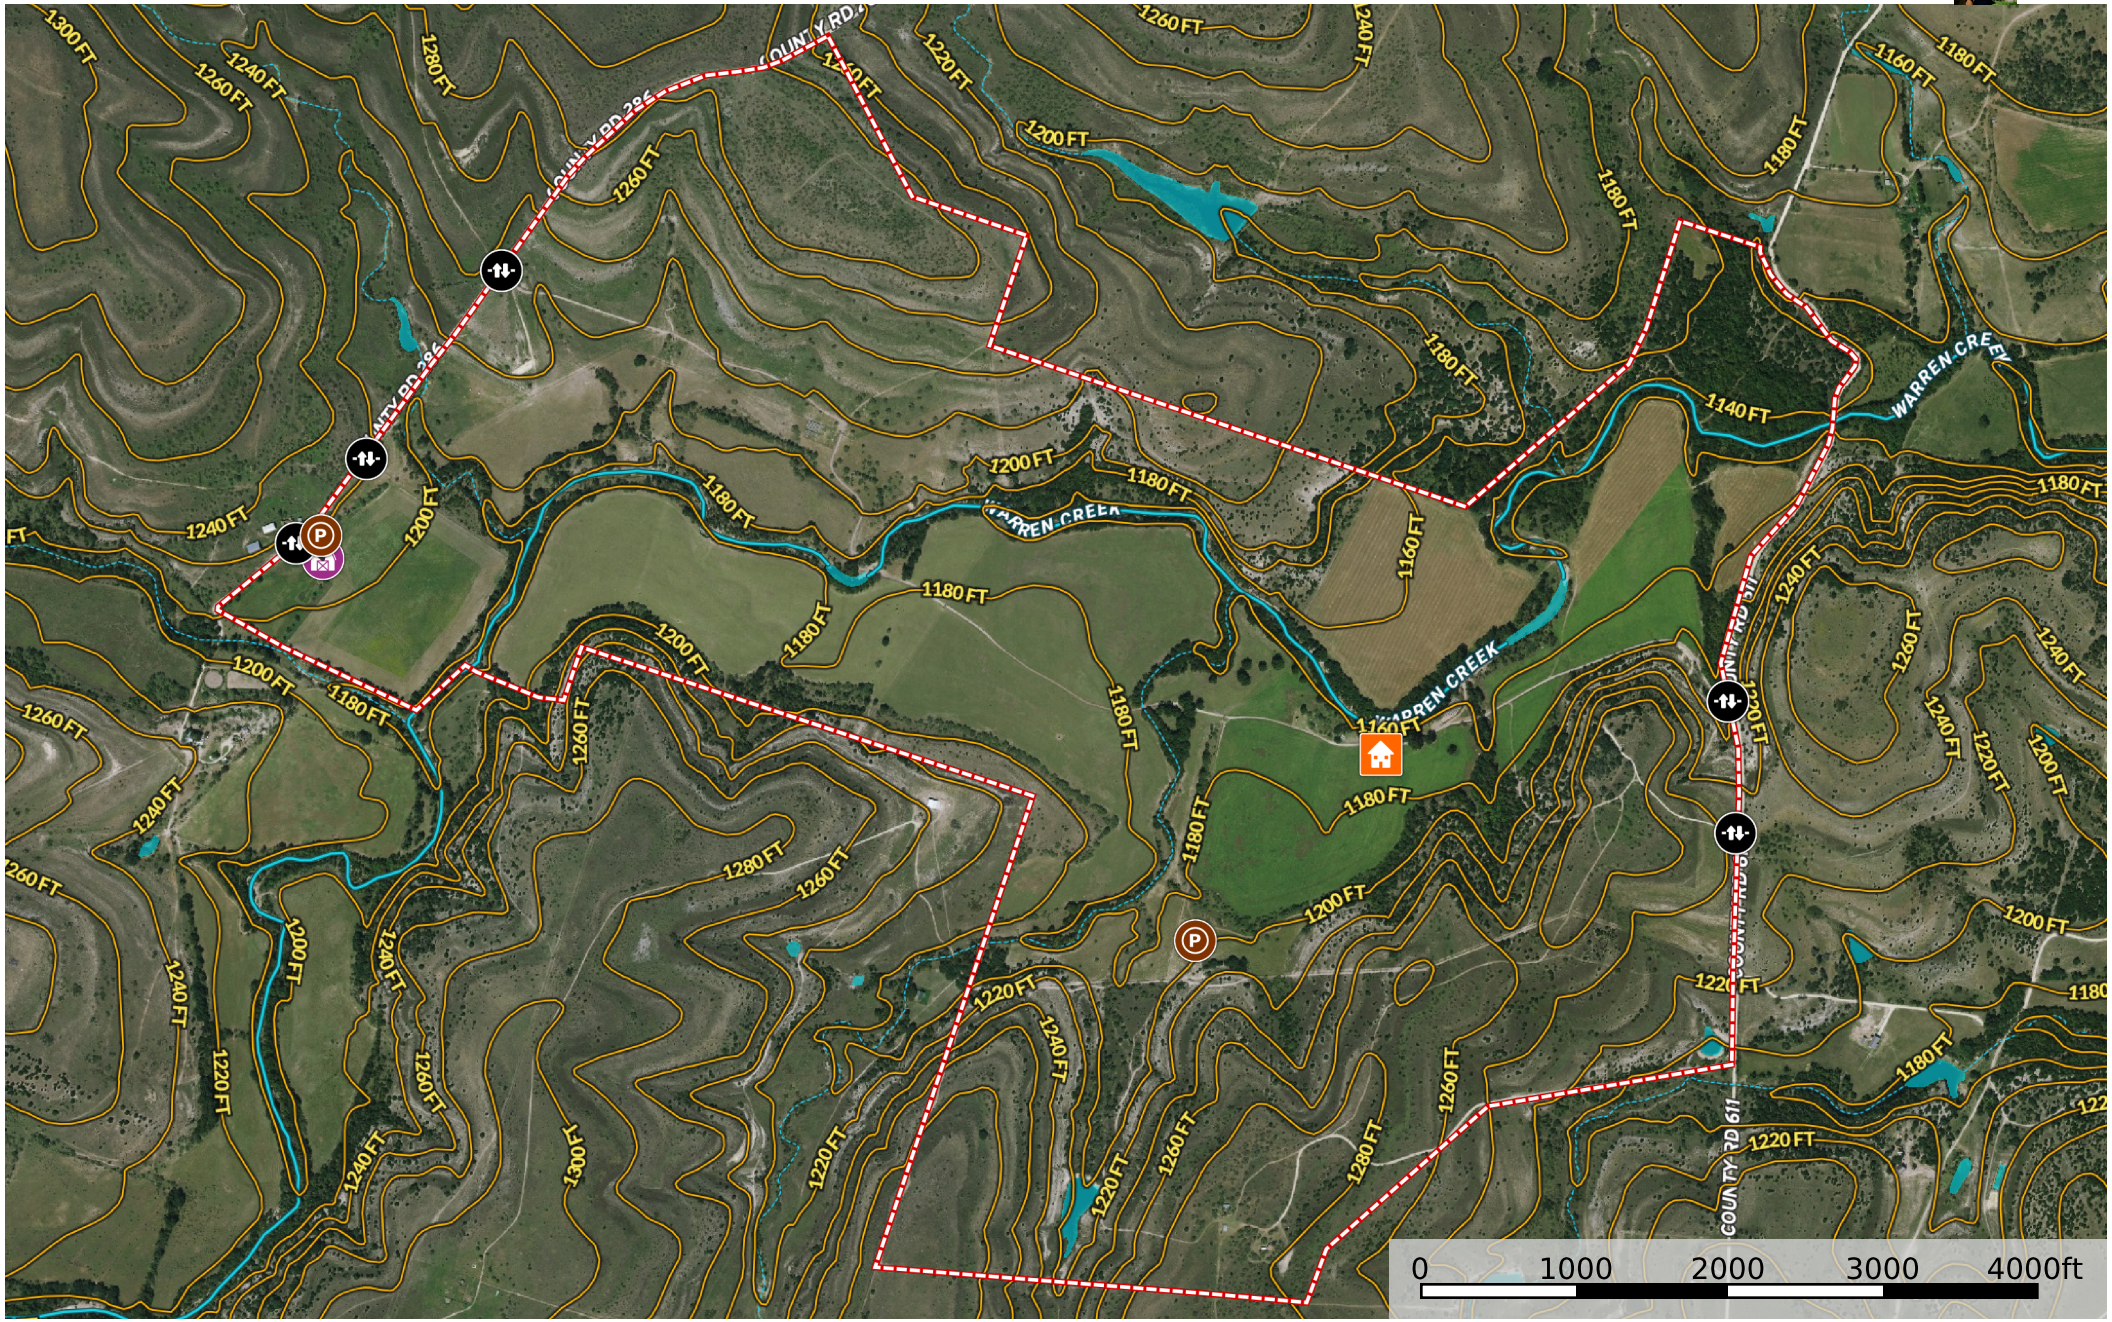

# Stonewall Ranch

Hamilton County, Comanche County, Texas, 940 AC +/-

- House
- Barn
- Pens
- Gate
- Boundary
- Stream, Intermittent
- River/Creek
- Water Body