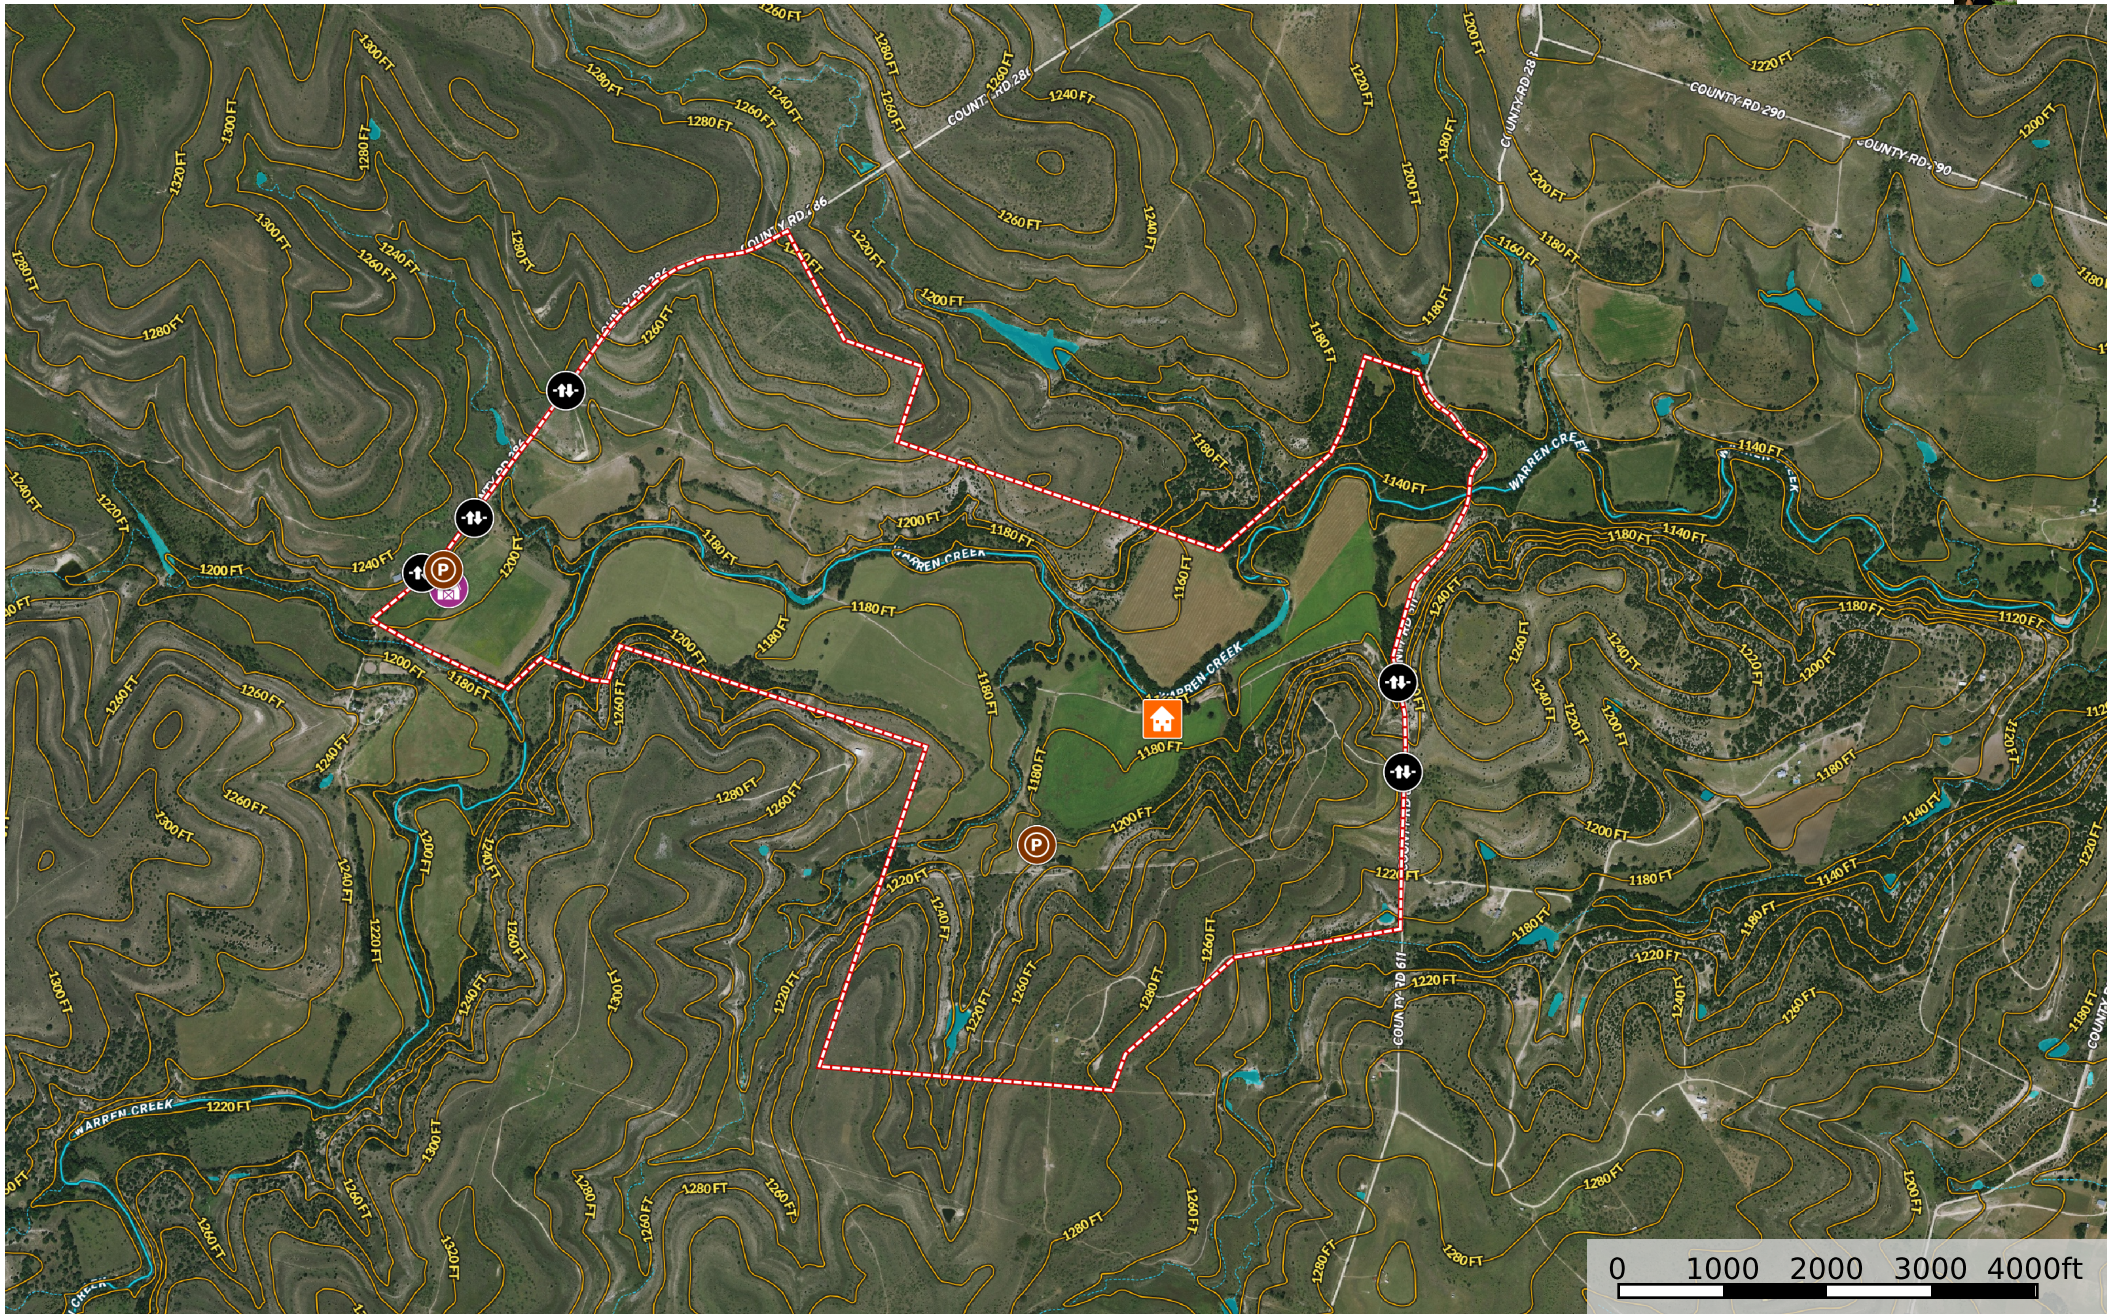

# Stonewall Ranch

Hamilton County, Comanche County, Texas, 940 AC +/-

-  House
-  Barn
-  Pens
-  Gate
-  Boundary
-  Stream, Intermittent
-  River/Creek
-  Water Body