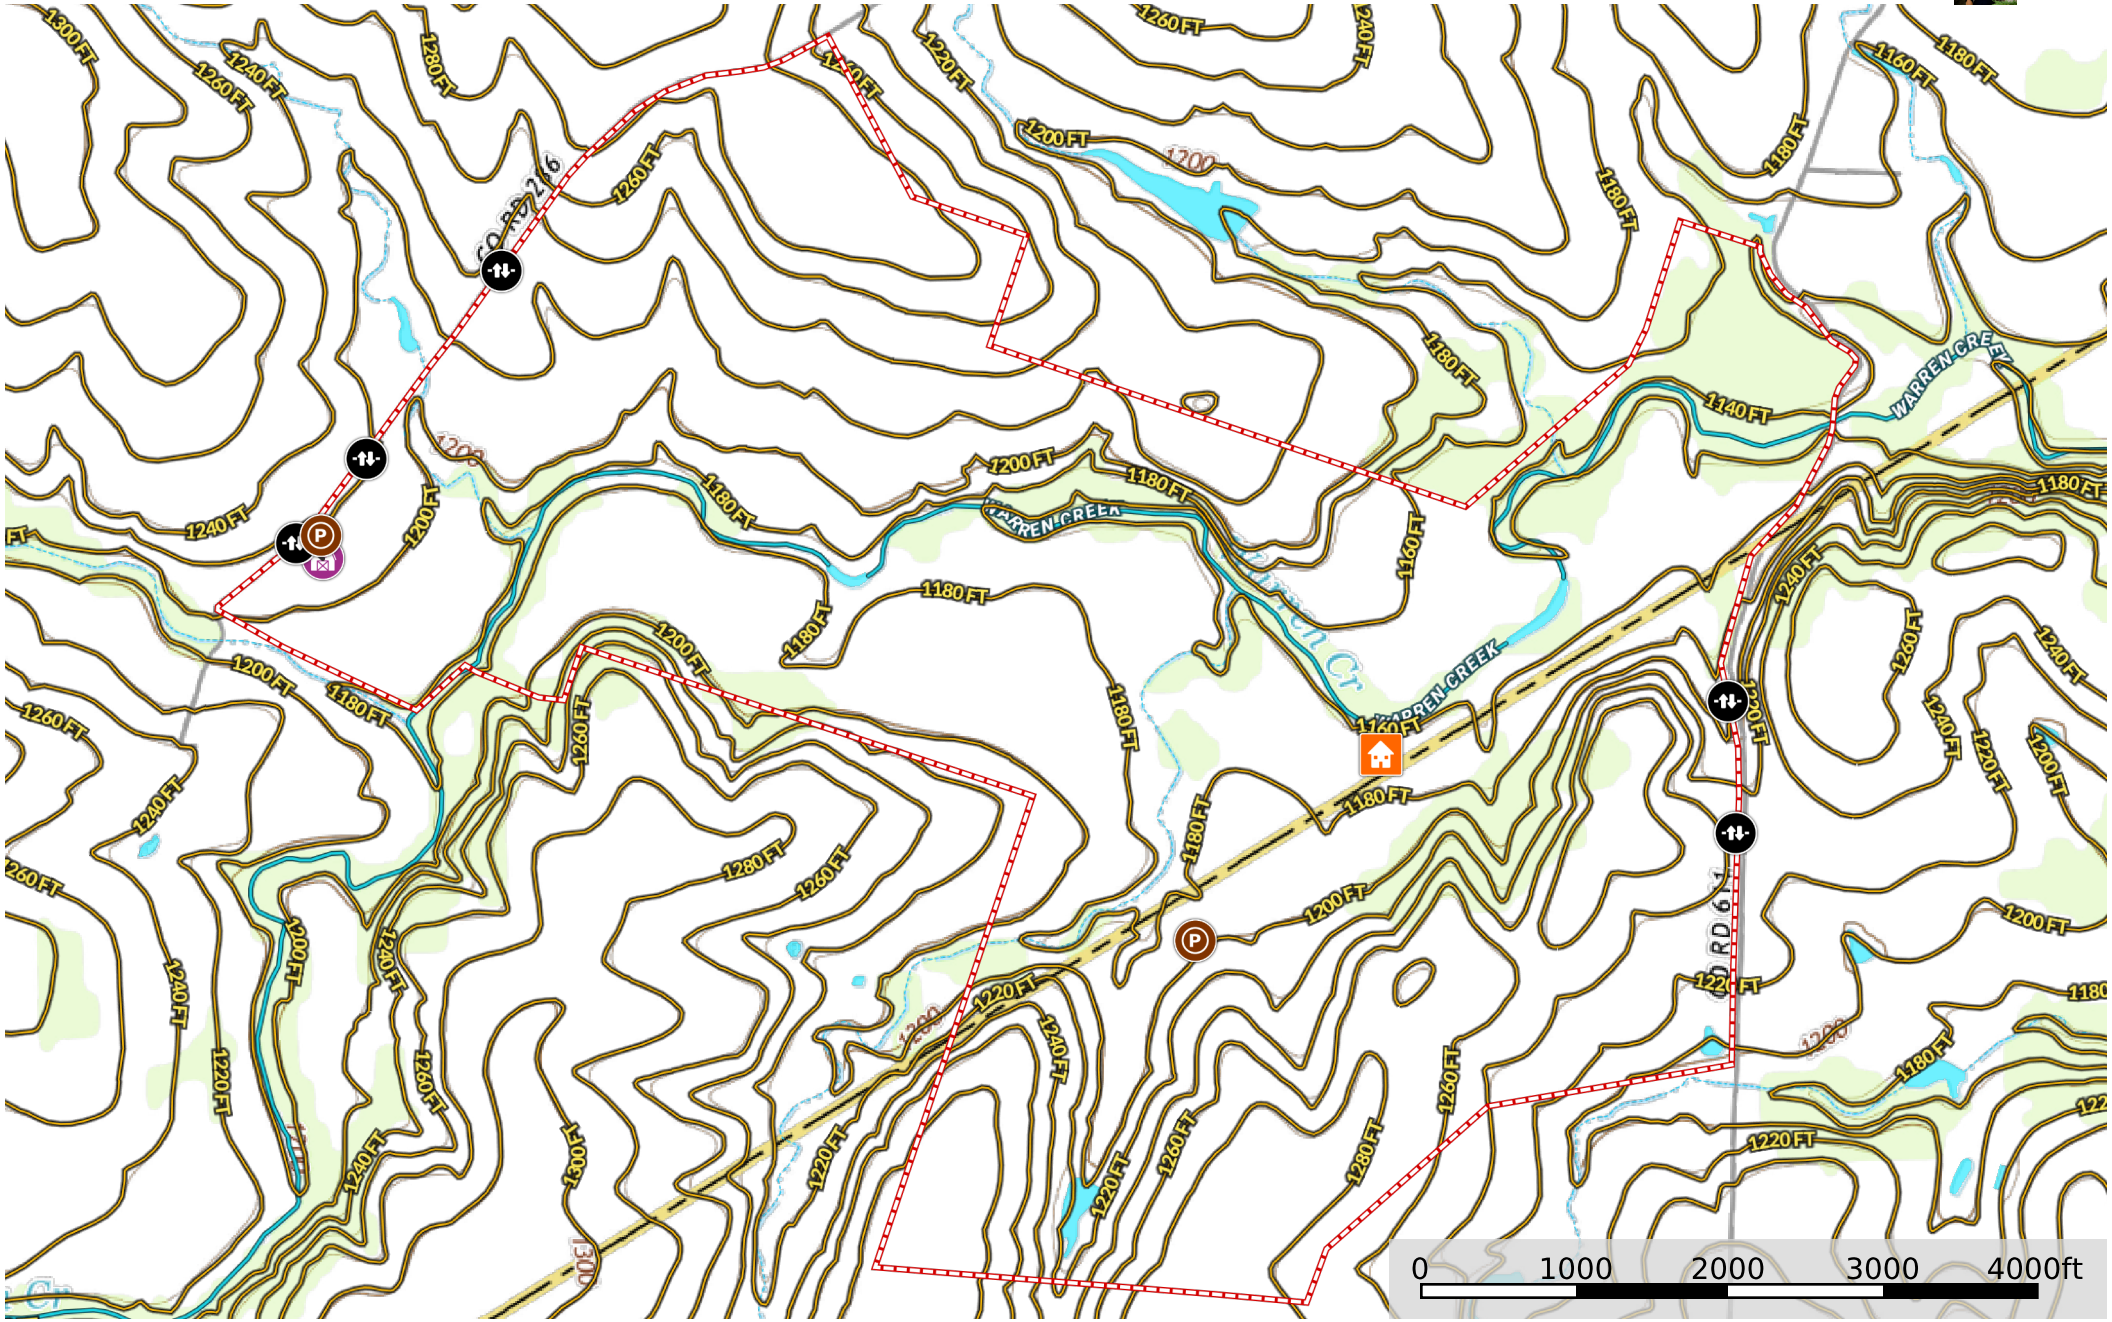

Stonewall Ranch

Hamilton County, Comanche County, Texas, 940 AC +/-

- House
- Barn
- Pens
- Gate
- Boundary
- Stream, Intermittent
- River/Creek
- Water Body