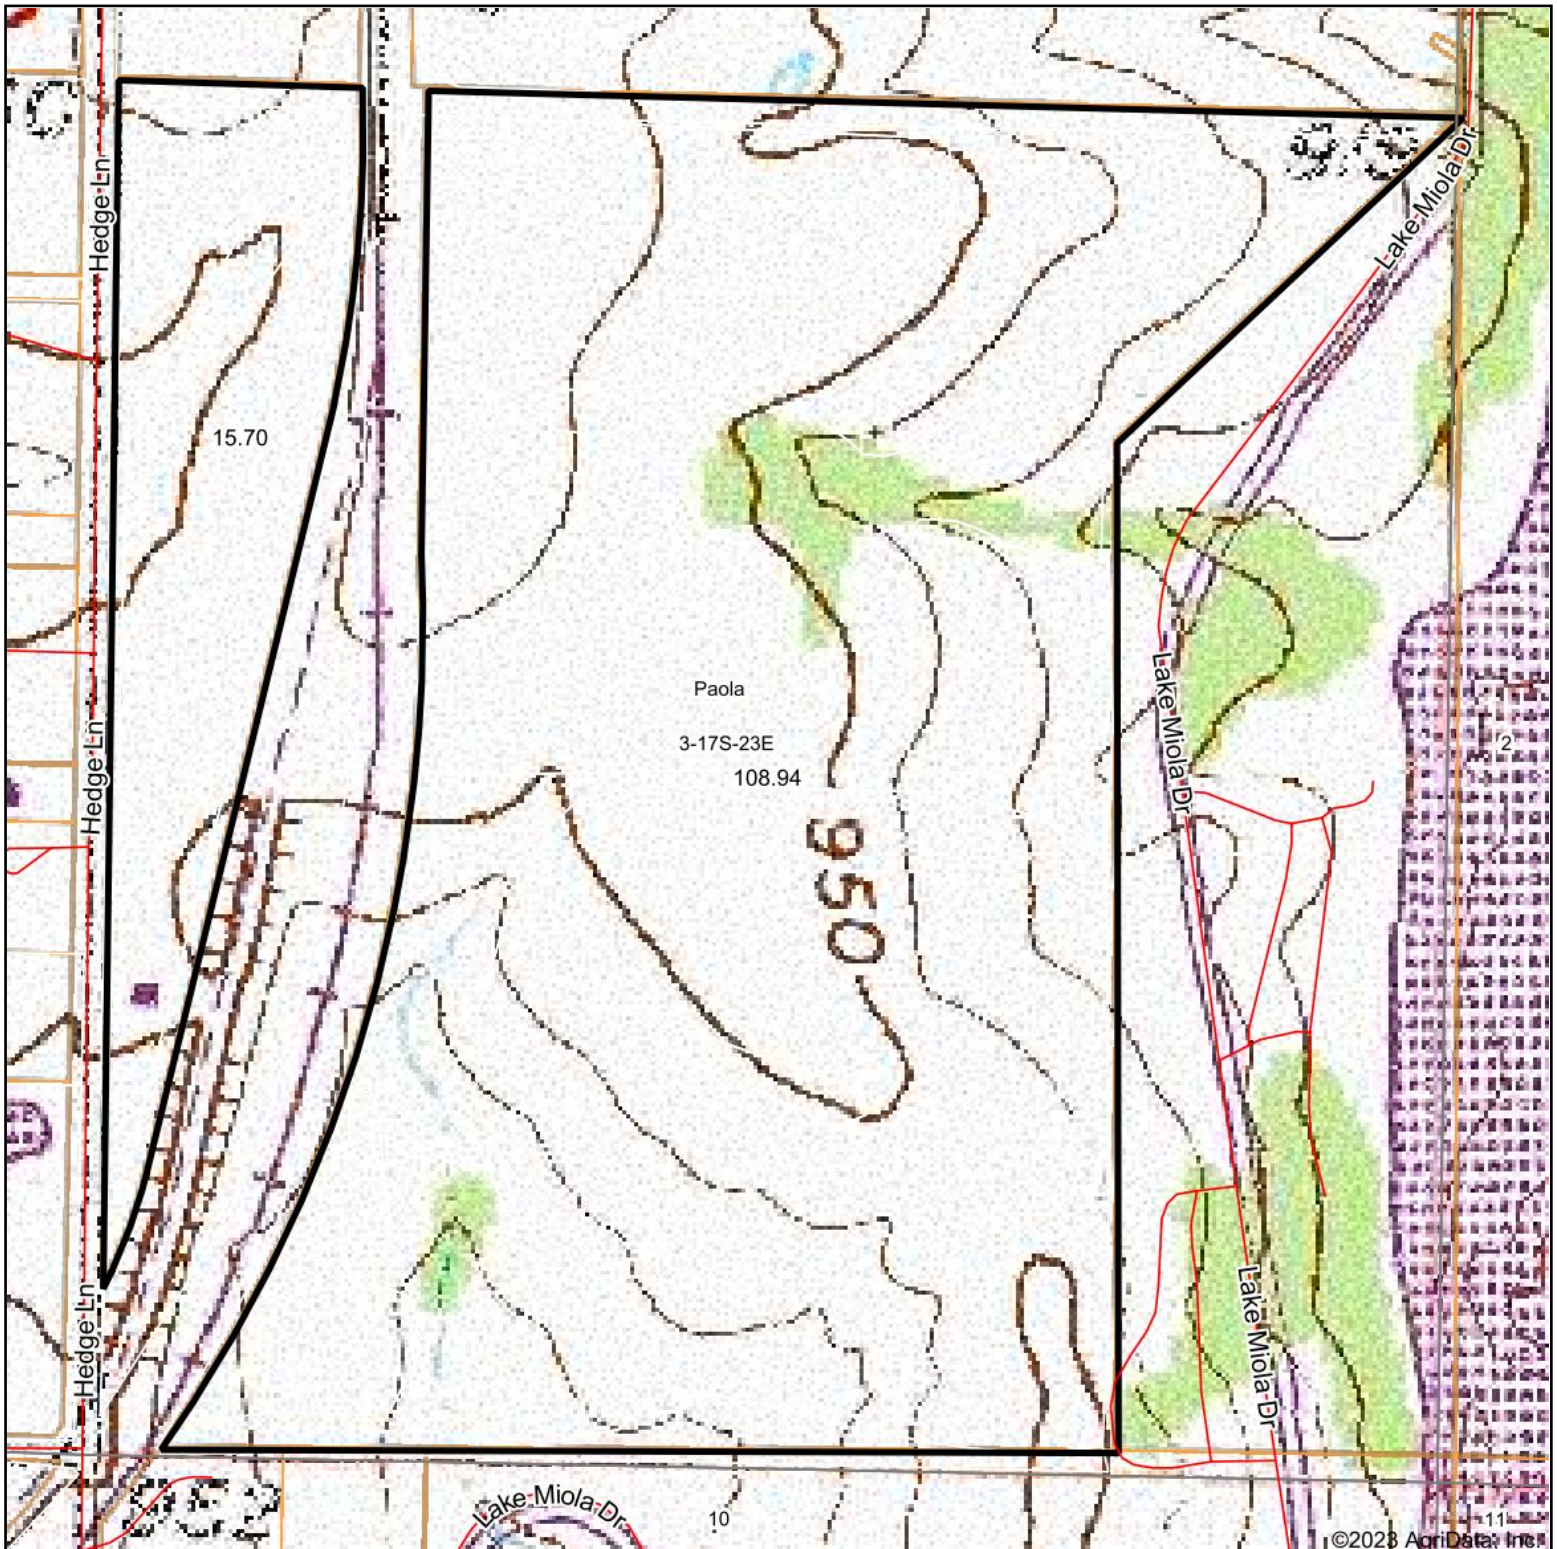

Topography Map

Map Center: 38° 35' 46.7, -94° 50' 59.35

3-17S-23E
Miami County
Kansas

8/17/2023