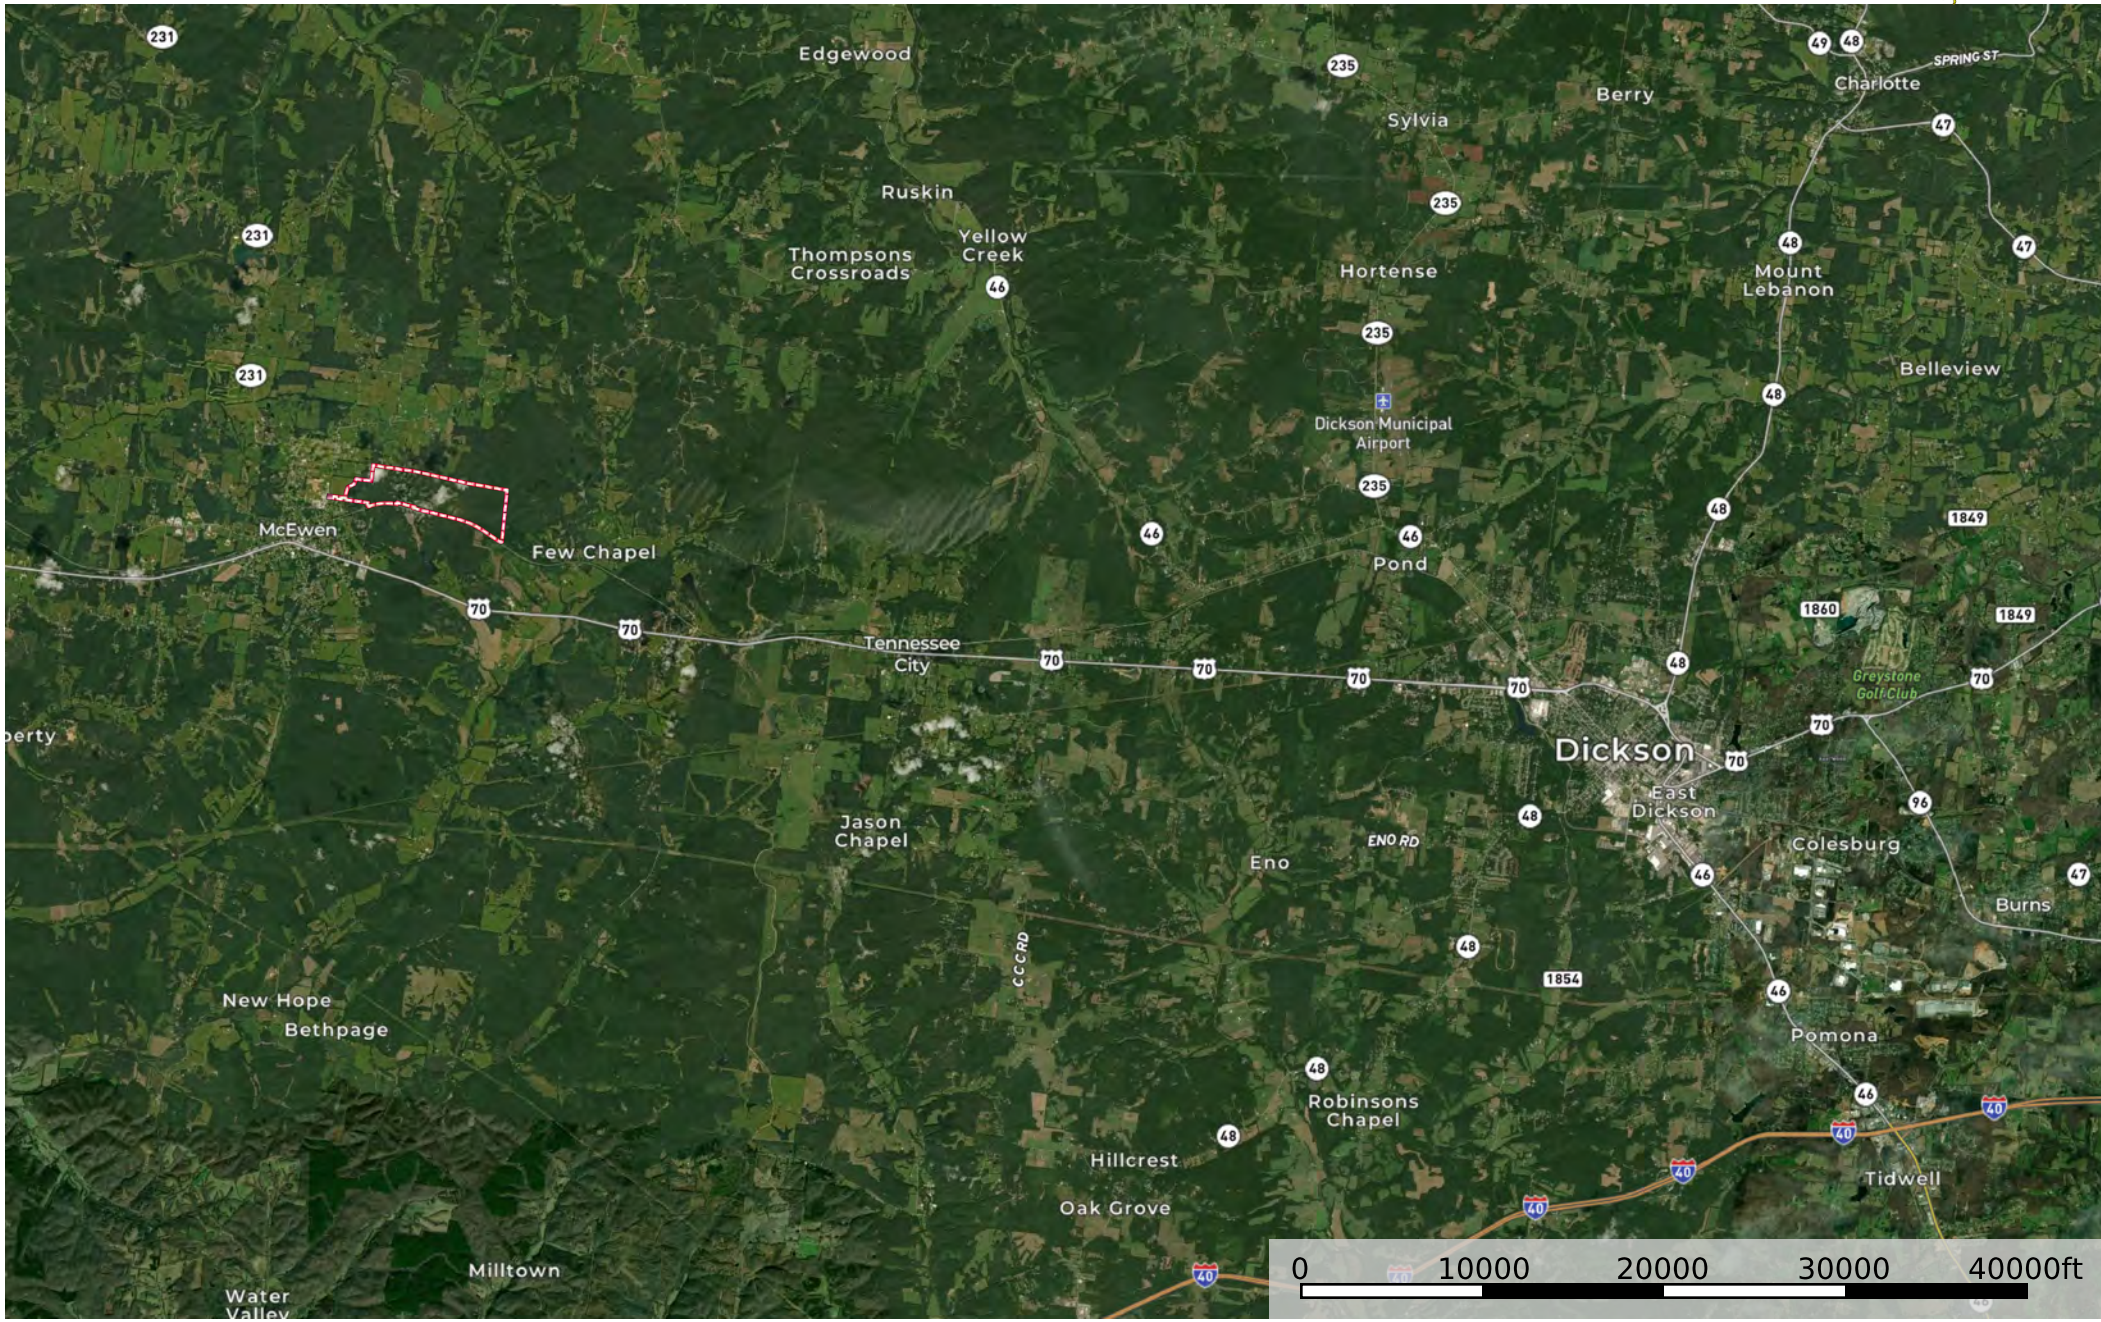

# McEwen Tract

Humphreys County, Tennessee, 402 AC +/-

Boundary