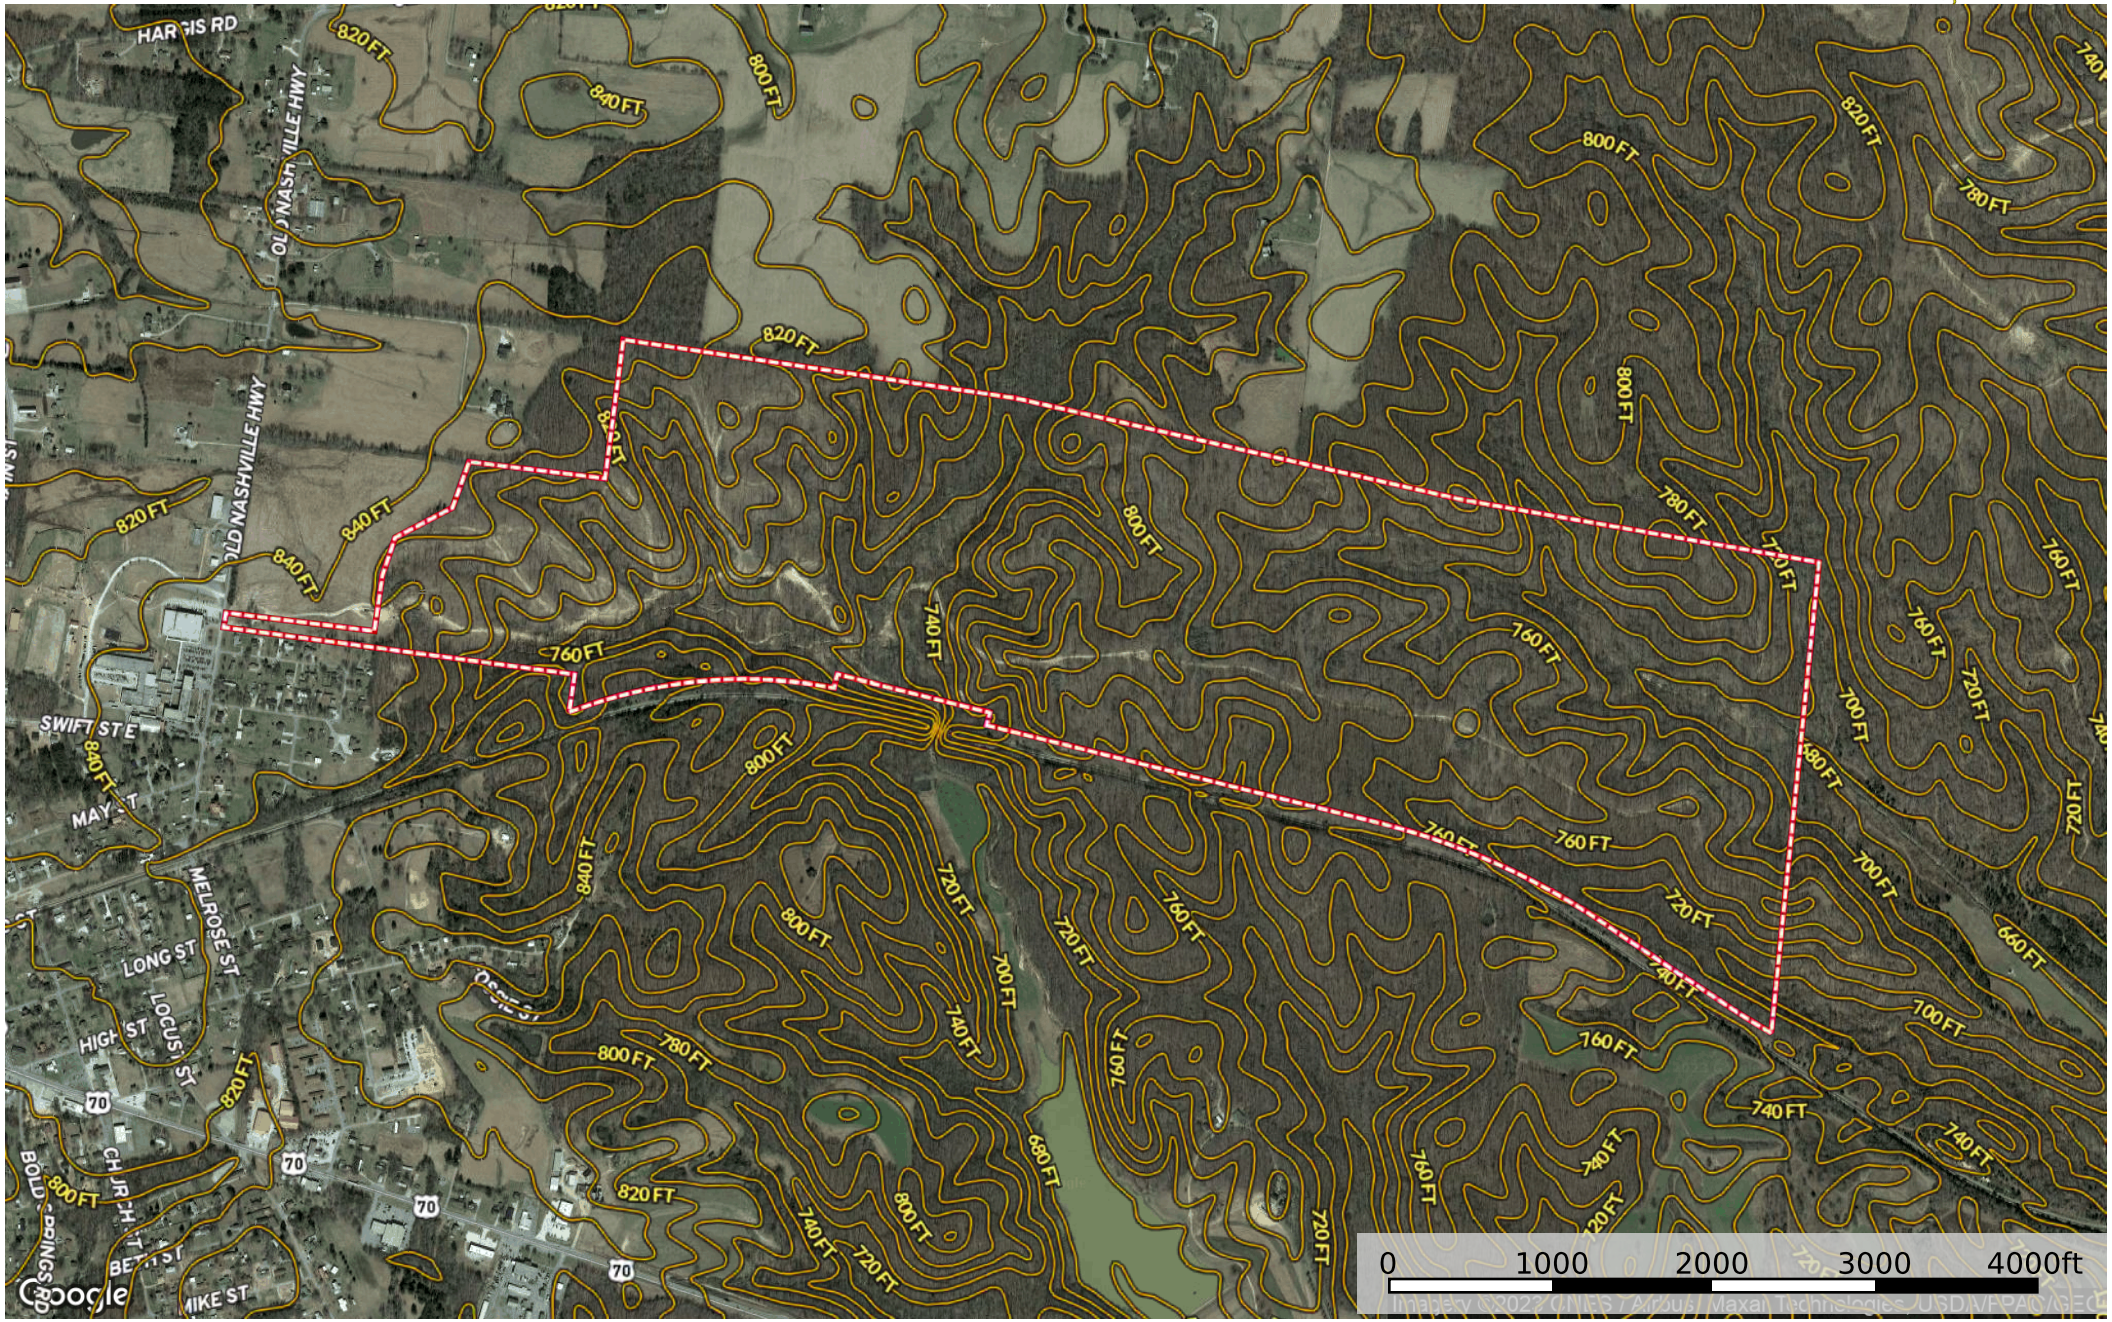

McEwen Tract

Humphreys County, Tennessee, 402 AC +/-

Boundary

McEwen Tract

Humphreys County, Tennessee, 402 AC +/-

Boundary

Boundary

Boundary