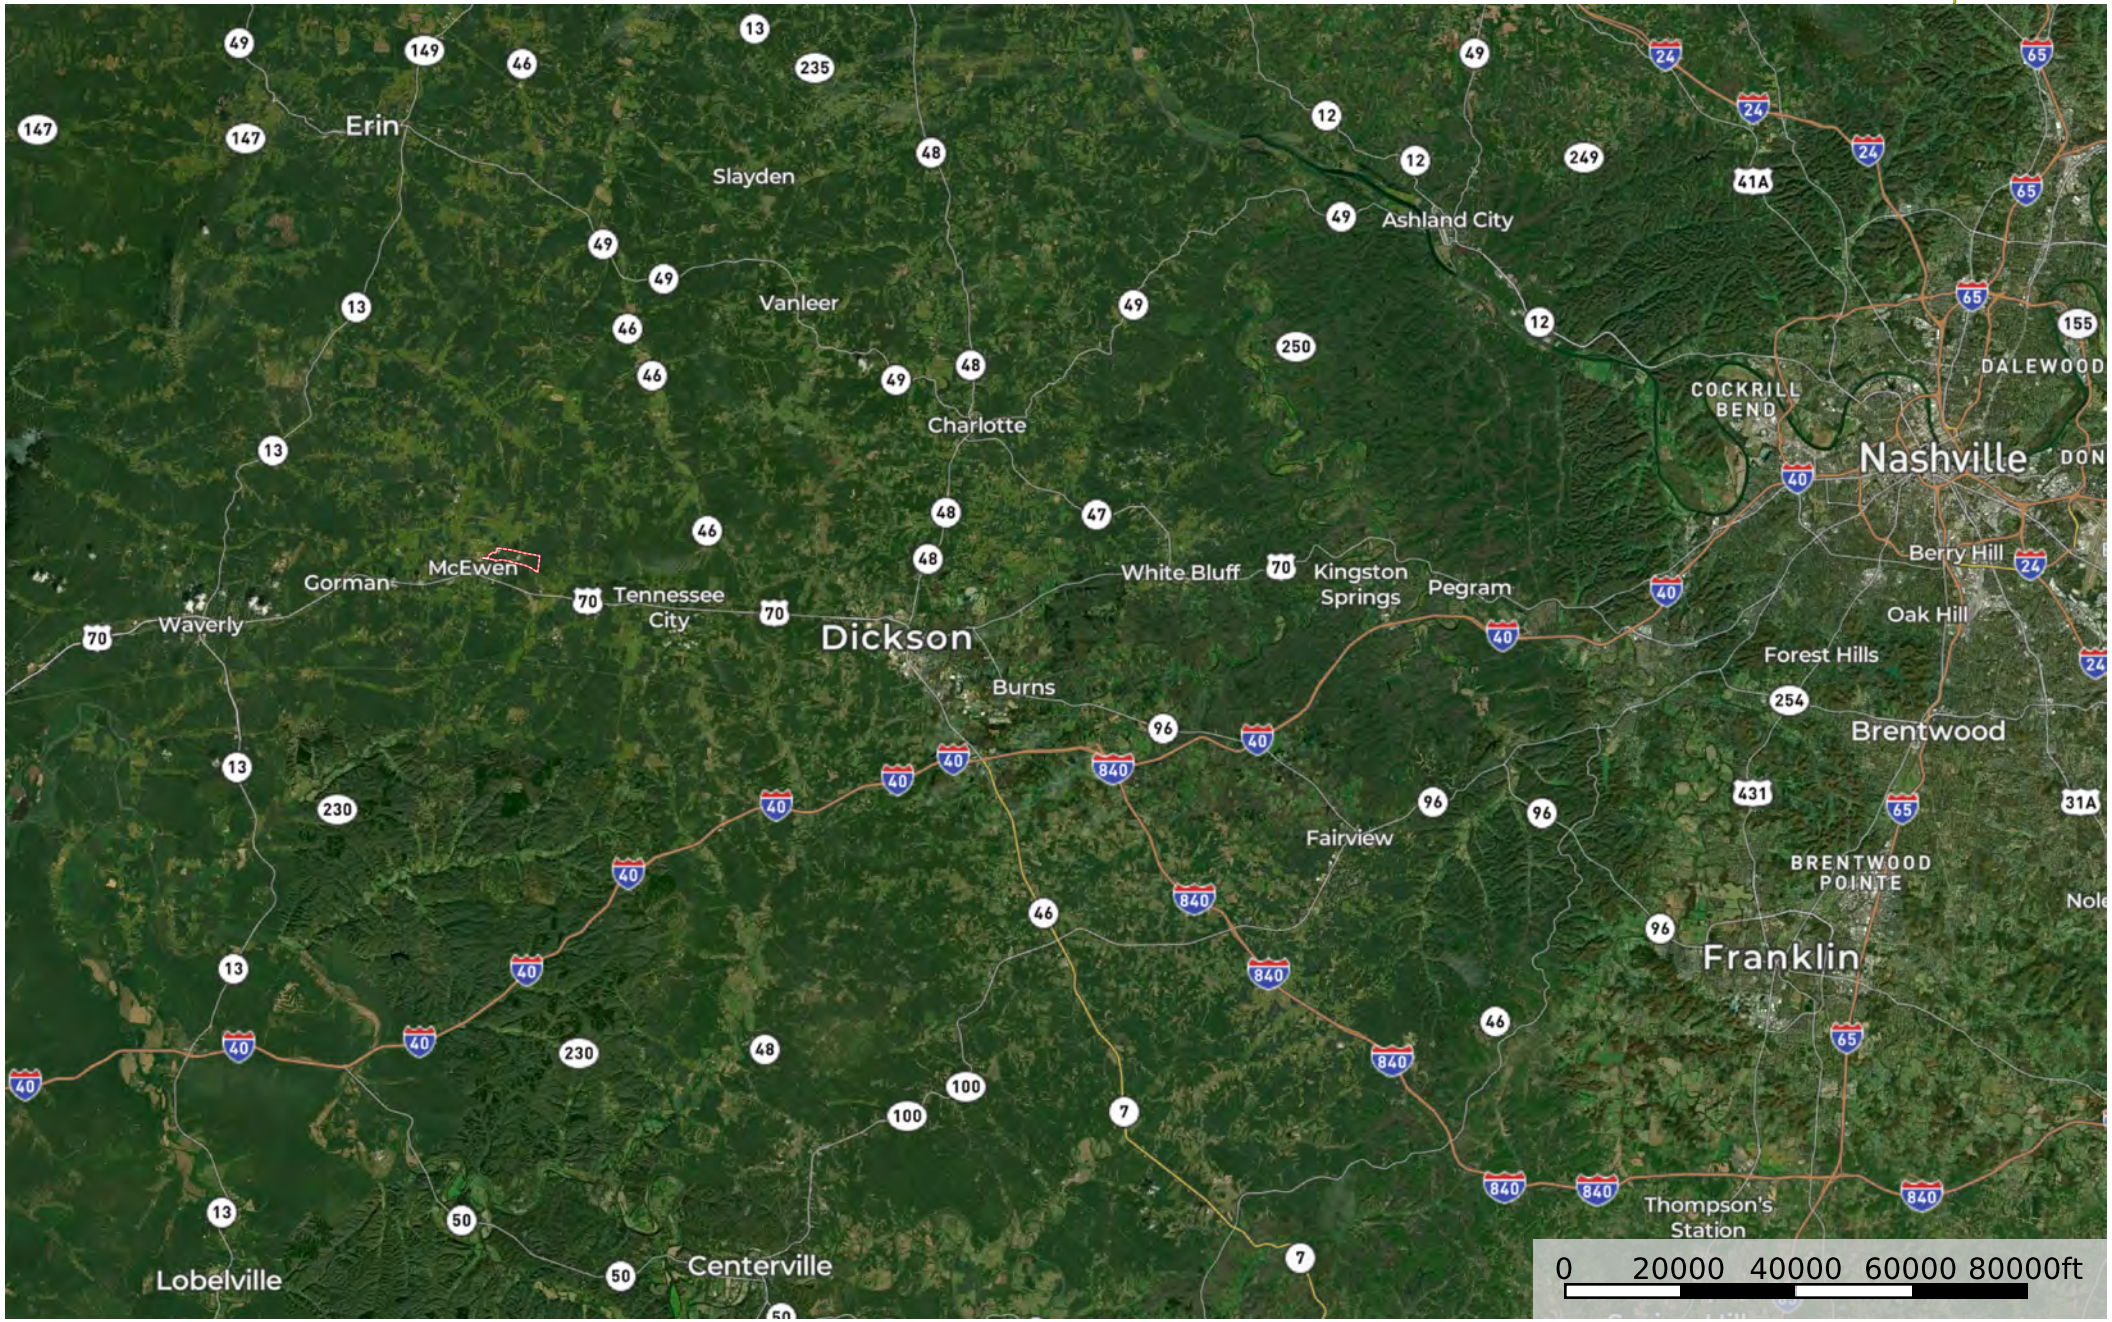

McEwen Tract

Humphreys County, Tennessee, 402 AC +/-

Boundary

McEwen Tract

Humphreys County, Tennessee, 402 AC +/-

Boundary

Boundary

Boundary