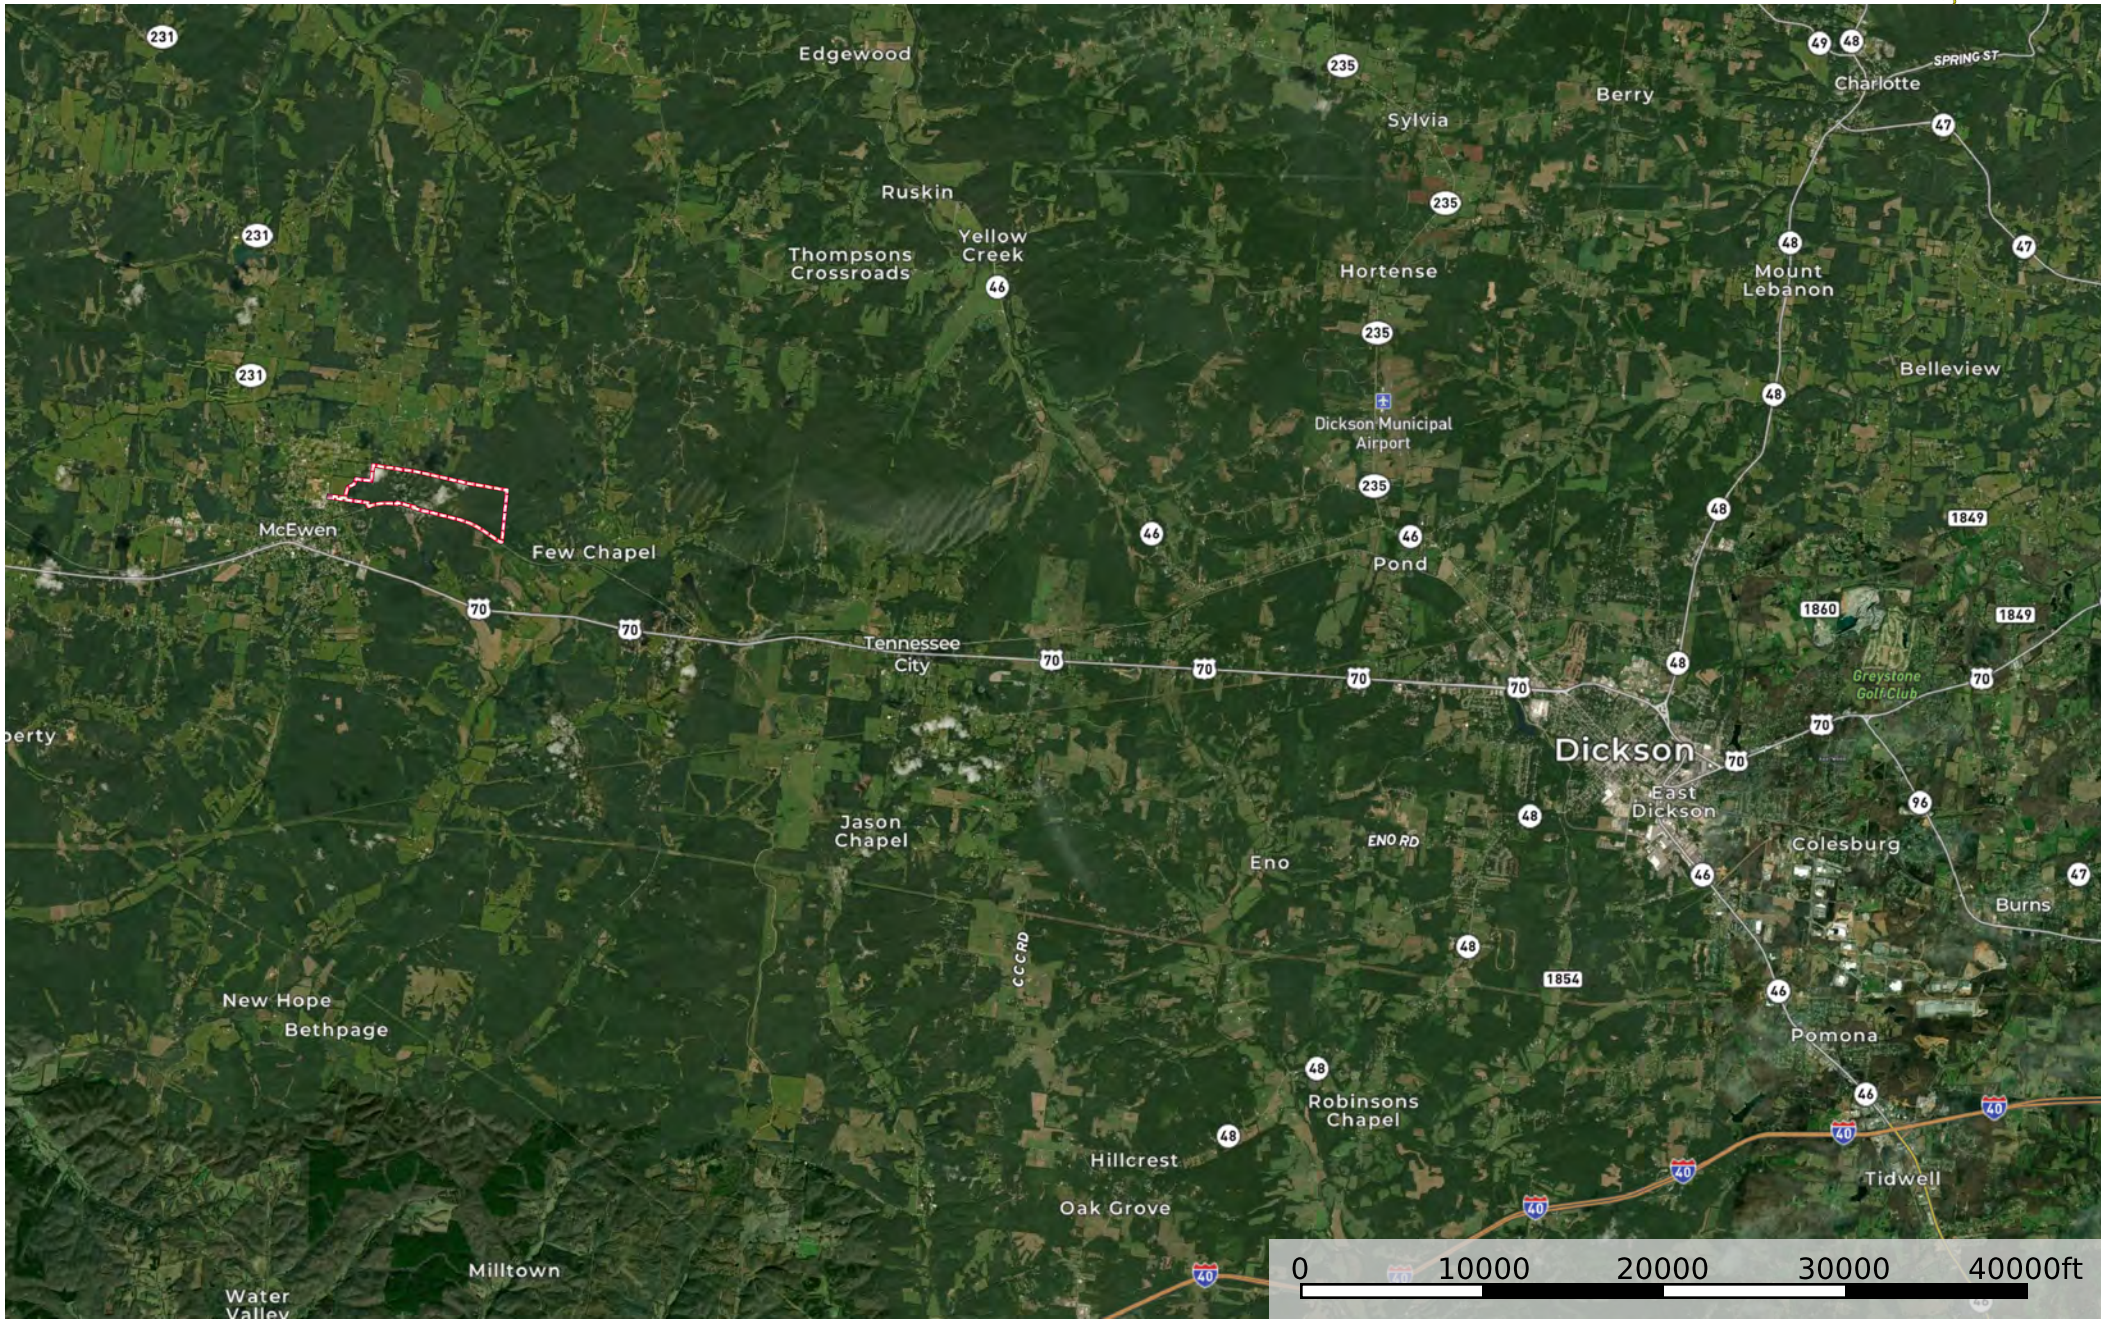

McEwen Tract

Humphreys County, Tennessee, 402 AC +/-

Boundary

McEwen Tract

Humphreys County, Tennessee, 402 AC +/-

Boundary

Boundary

Boundary