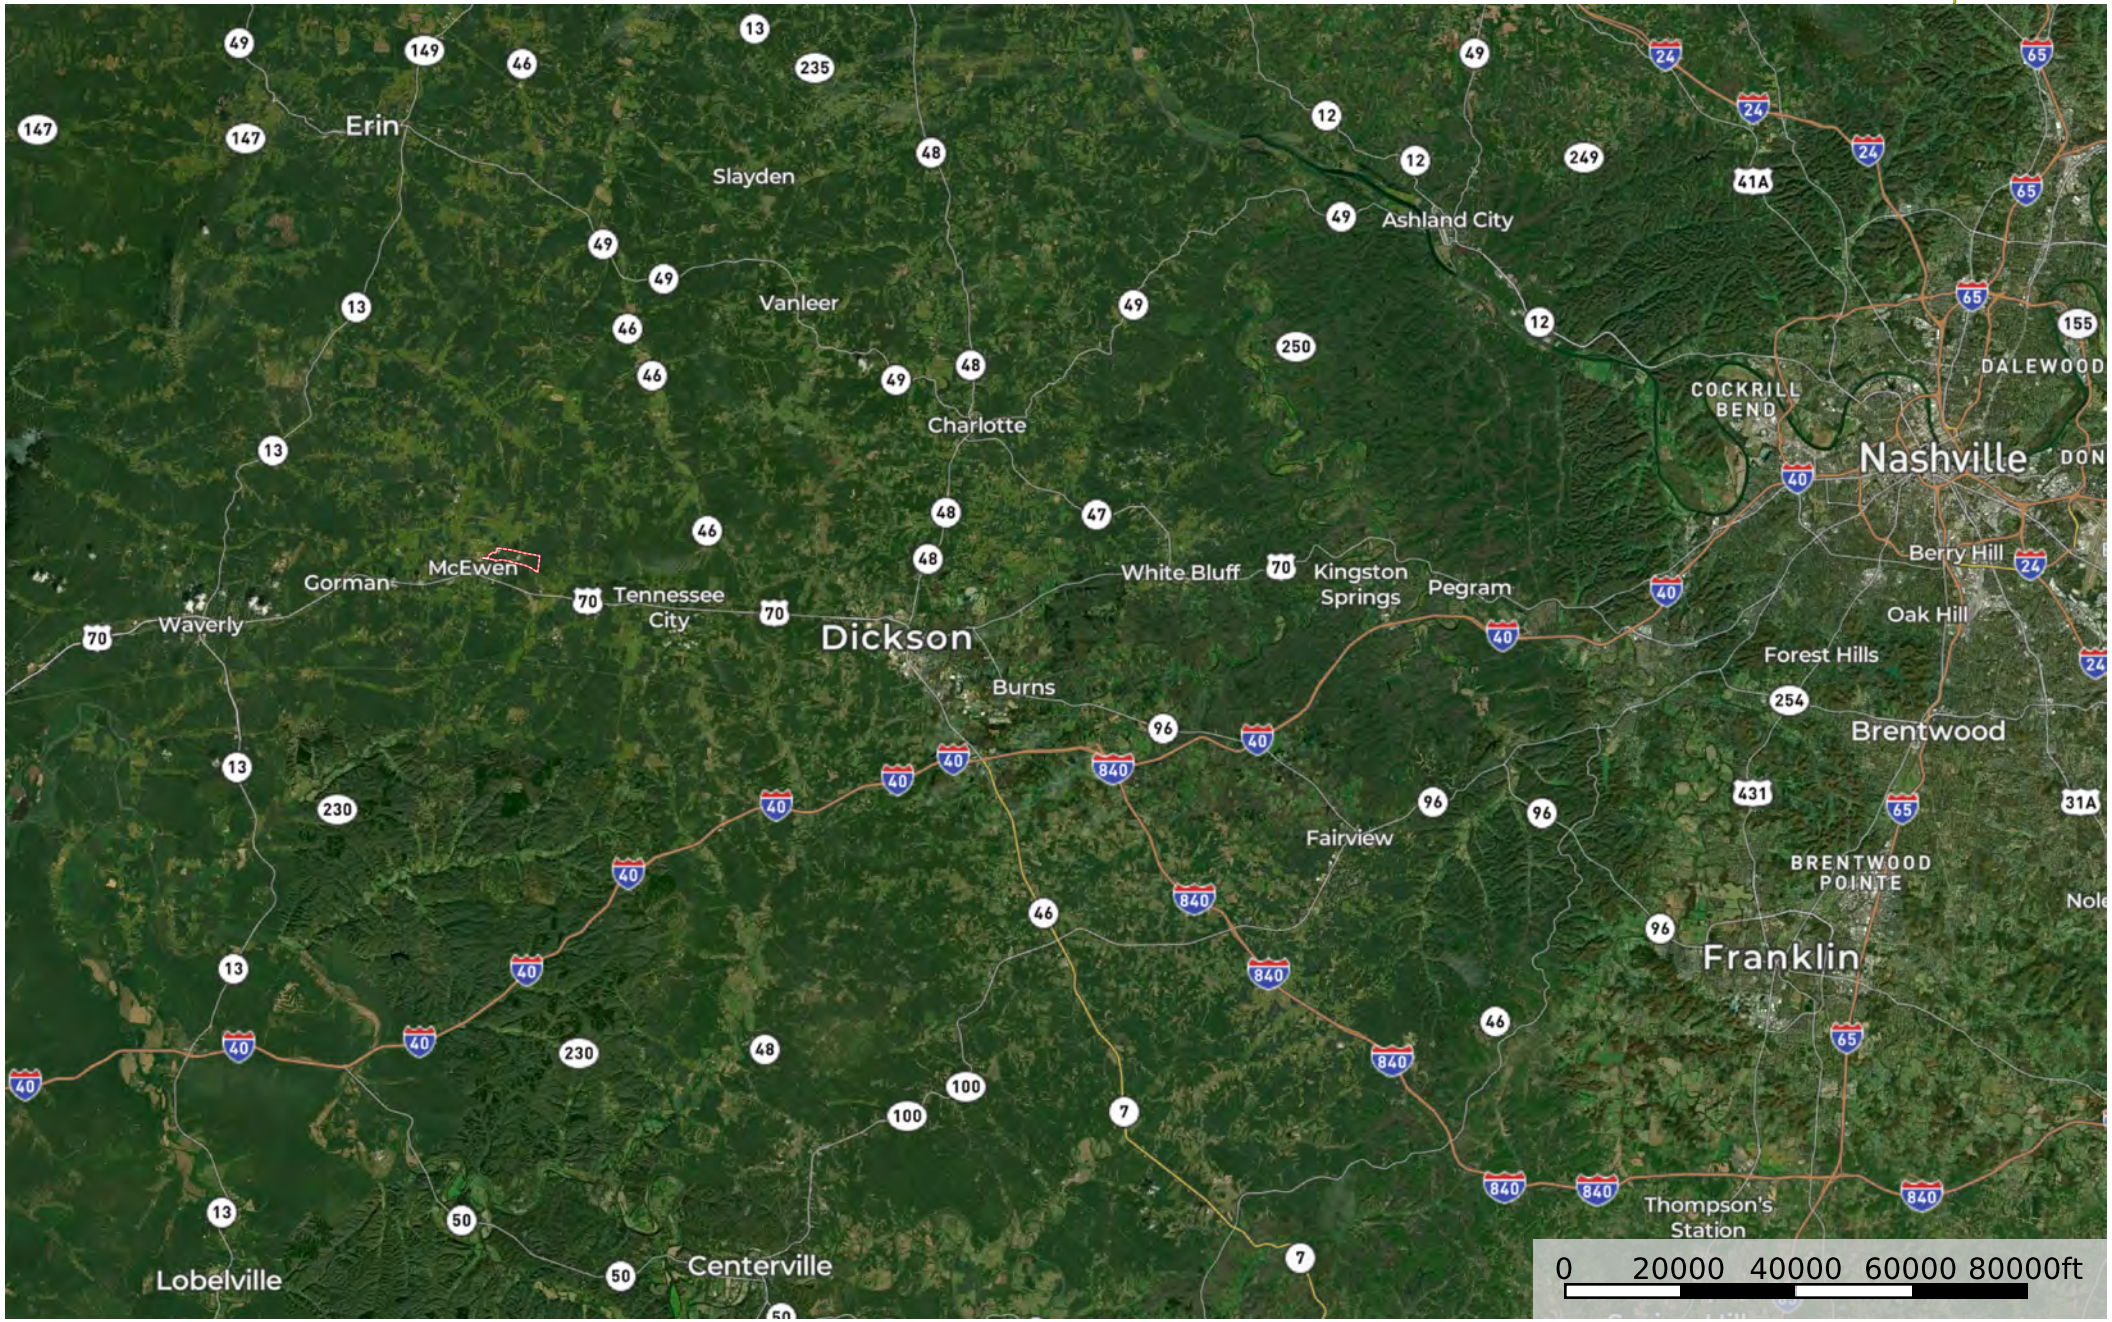

McEwen Tract

Humphreys County, Tennessee, 402 AC +/-

Boundary