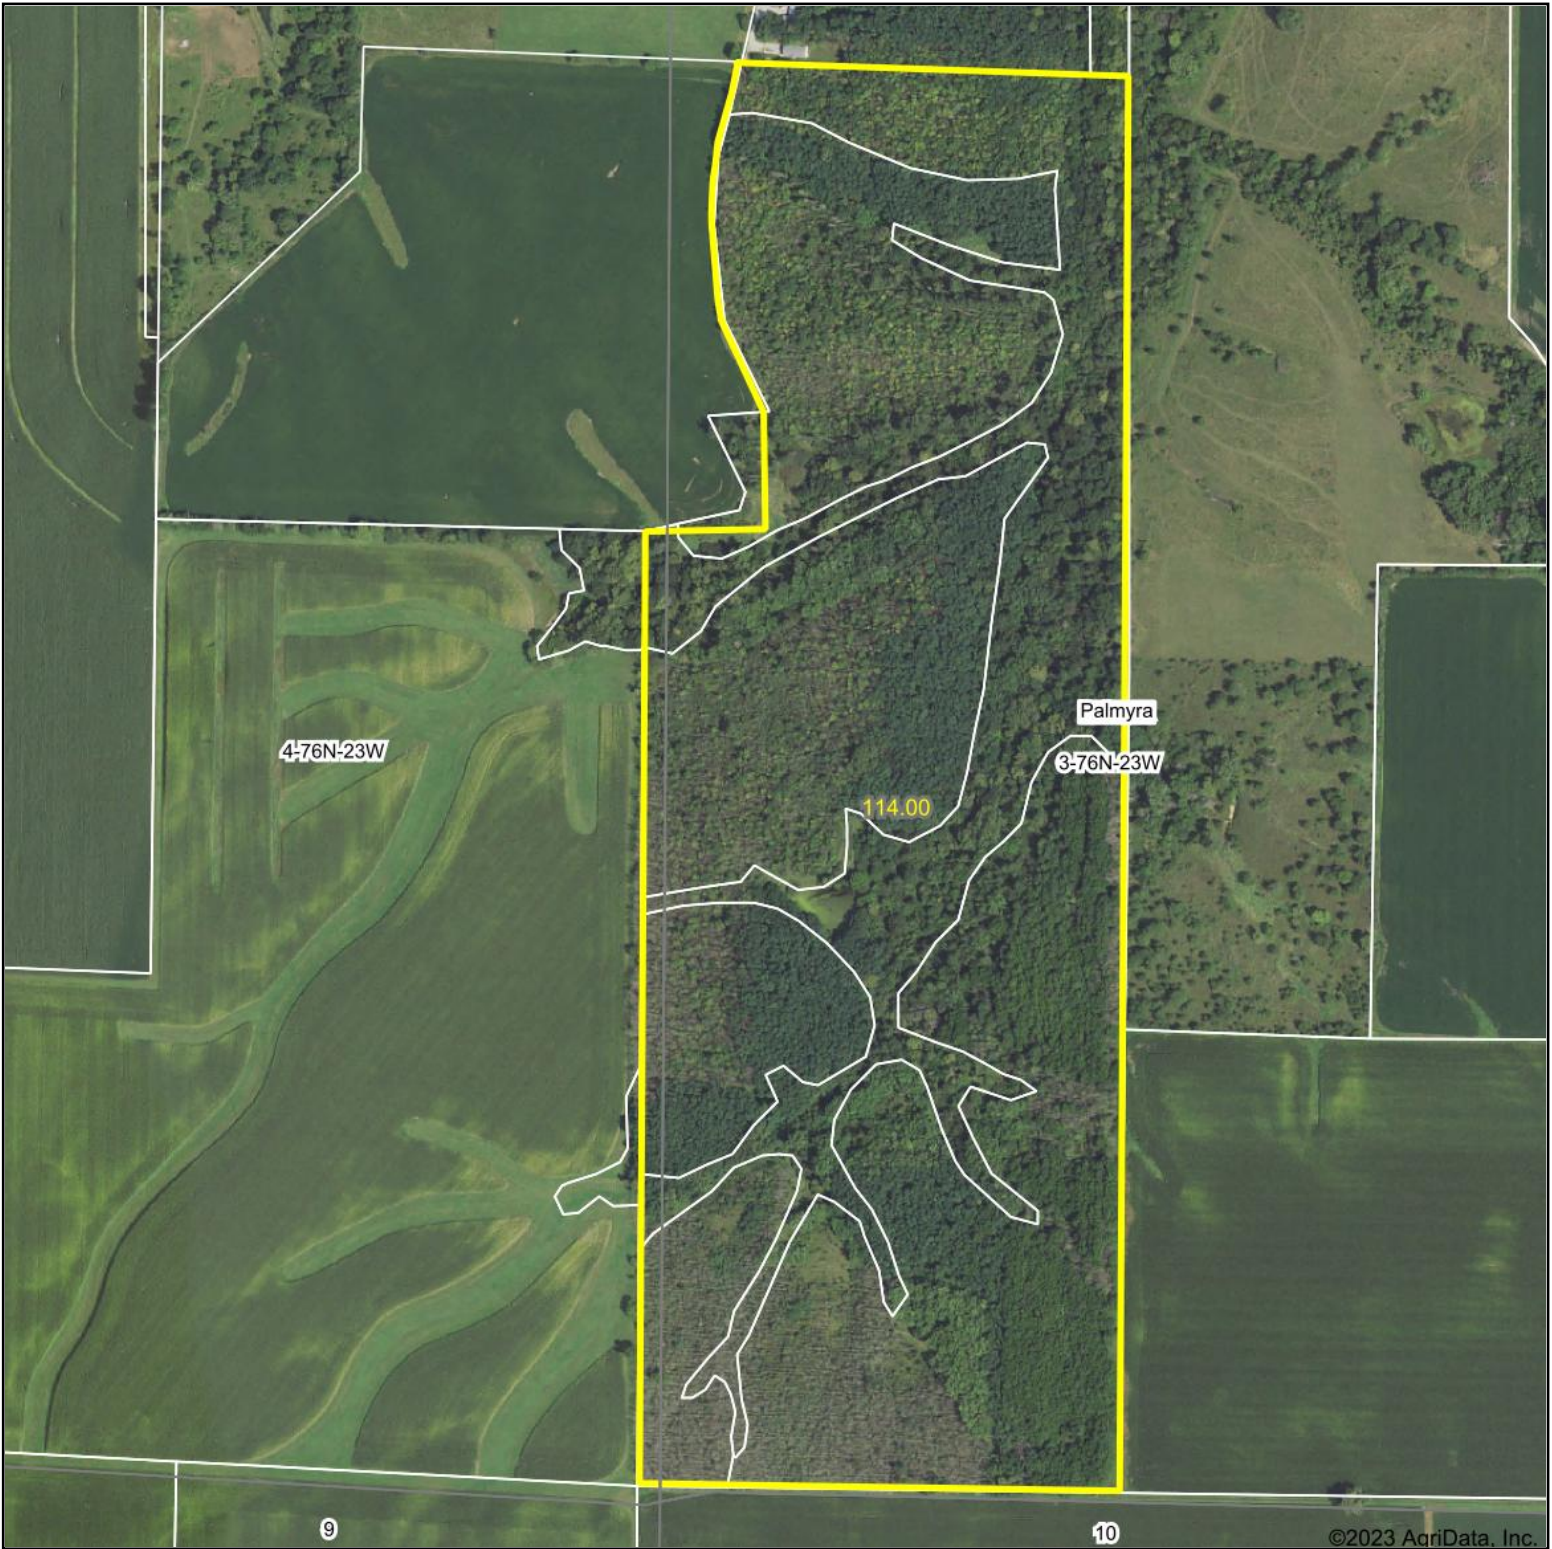

Aerial Map

©2023 AgriData, Inc.

Boundary Center: 41° 24' 48, -93° 29' 54.38

3-76N-23W
Warren County
Iowa

Maps Provided By:
 **surety**
CUSTOMIZED ONLINE MAPPING
© AgriData, Inc. 2023 www.AgriDataInc.com

8/28/2023

Field borders provided by Farm Service Agency as of 5/21/2008.