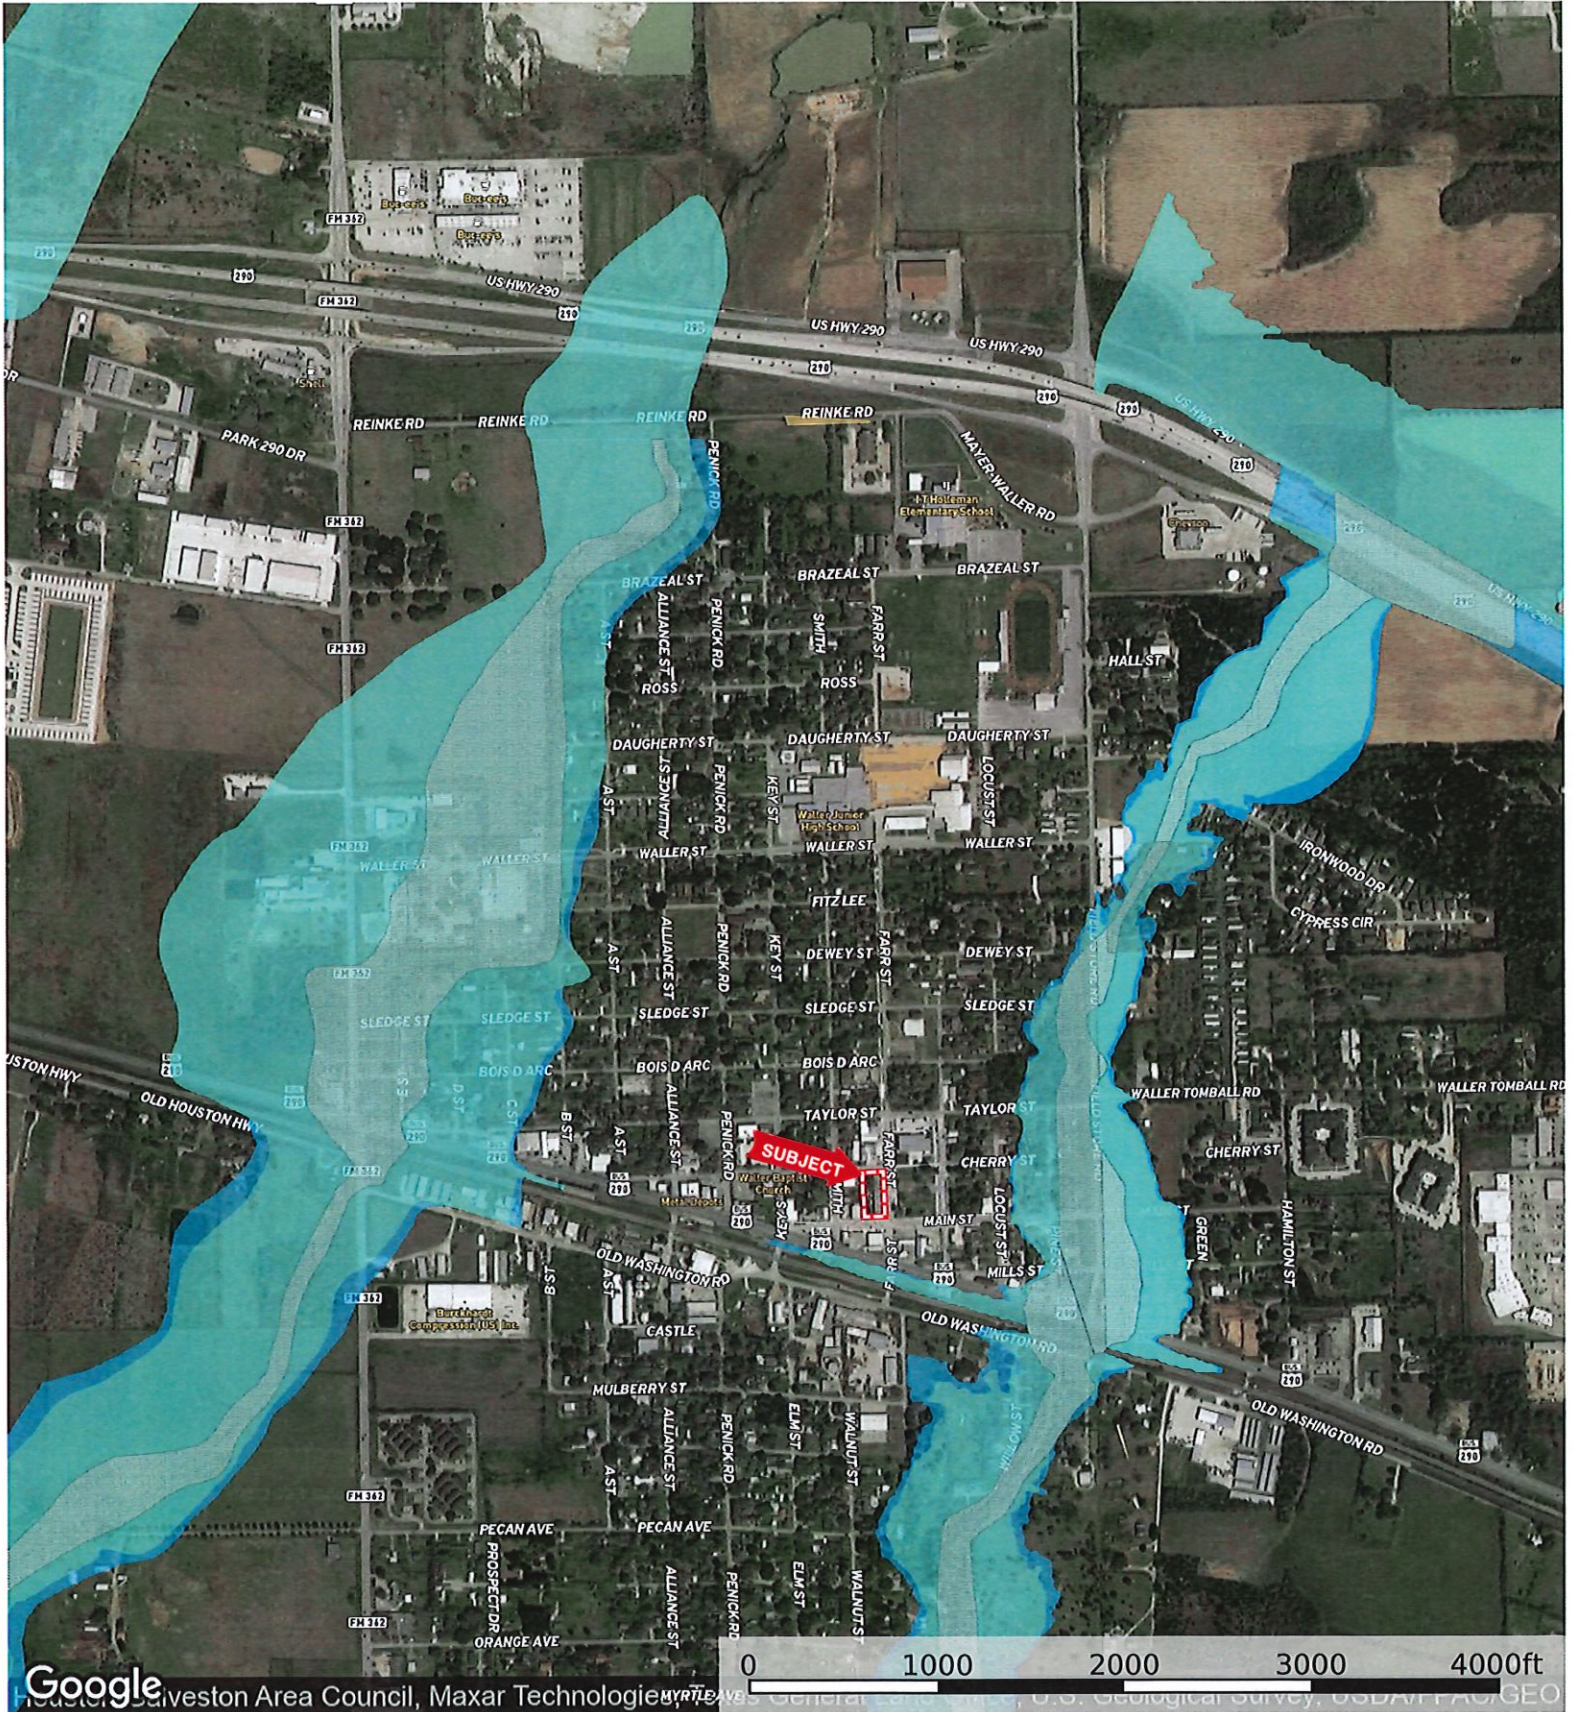

2302 Main St.  
Waller County, Texas, AC +/-

Boundary

2302 Main St.  
Waller County, Texas, AC +/-

Boundary

The information contained herein was obtained from sources deemed to be reliable. Land id™ Services makes no warranties or guarantees as to the completeness or accuracy thereof.

2302 Main St.  
Waller County, Texas, AC +/-

- Boundary
- 100 Year Floodplain
- 500 Year Floodplain
- Floodway
- Special
- Unmapped/ Not Included