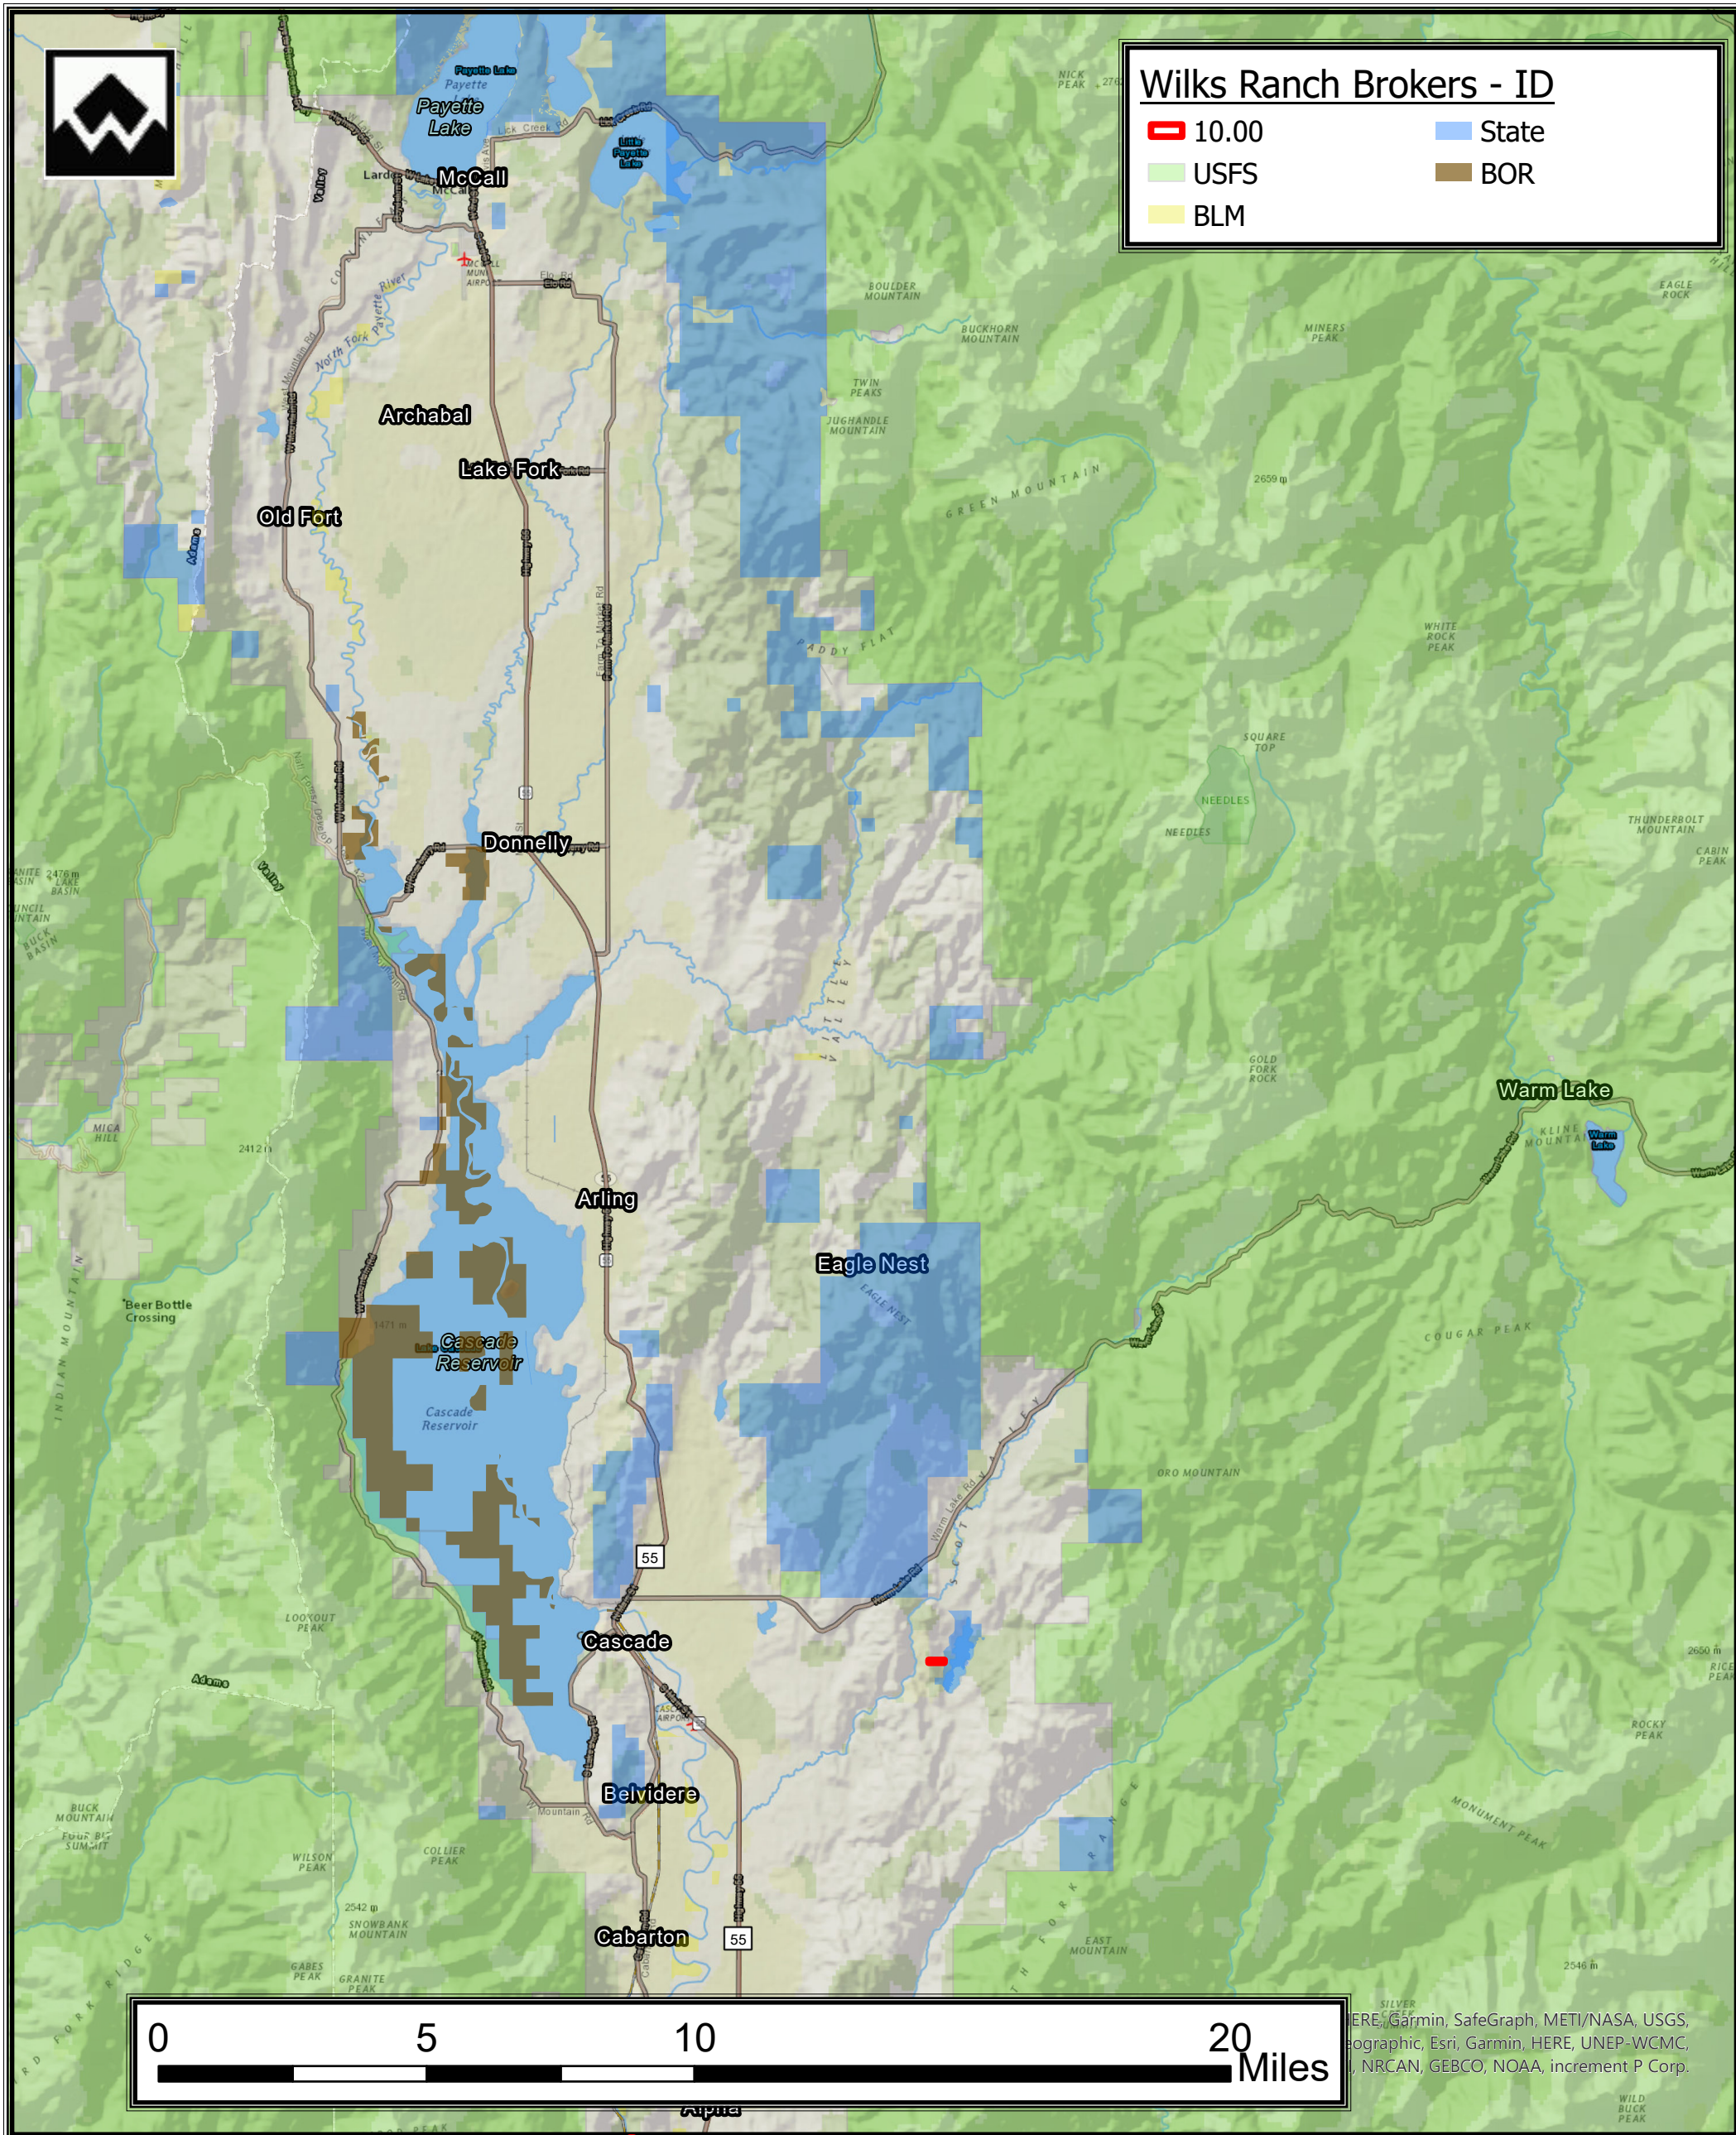

Wilks Ranch Brokers - ID

- █ 10.00
- █ State
- █ USFS
- █ BLM
- █ BOR

SILVER
 HERE, Garmin, SafeGraph, METI/NASA, USGS, Esri, HERE, Esri, HERE, UNEP-WCMC, NRCAN, GEBCO, NOAA, increment P Corp.

Author: Ryan Mechling

Date Exported: 9/19/2023