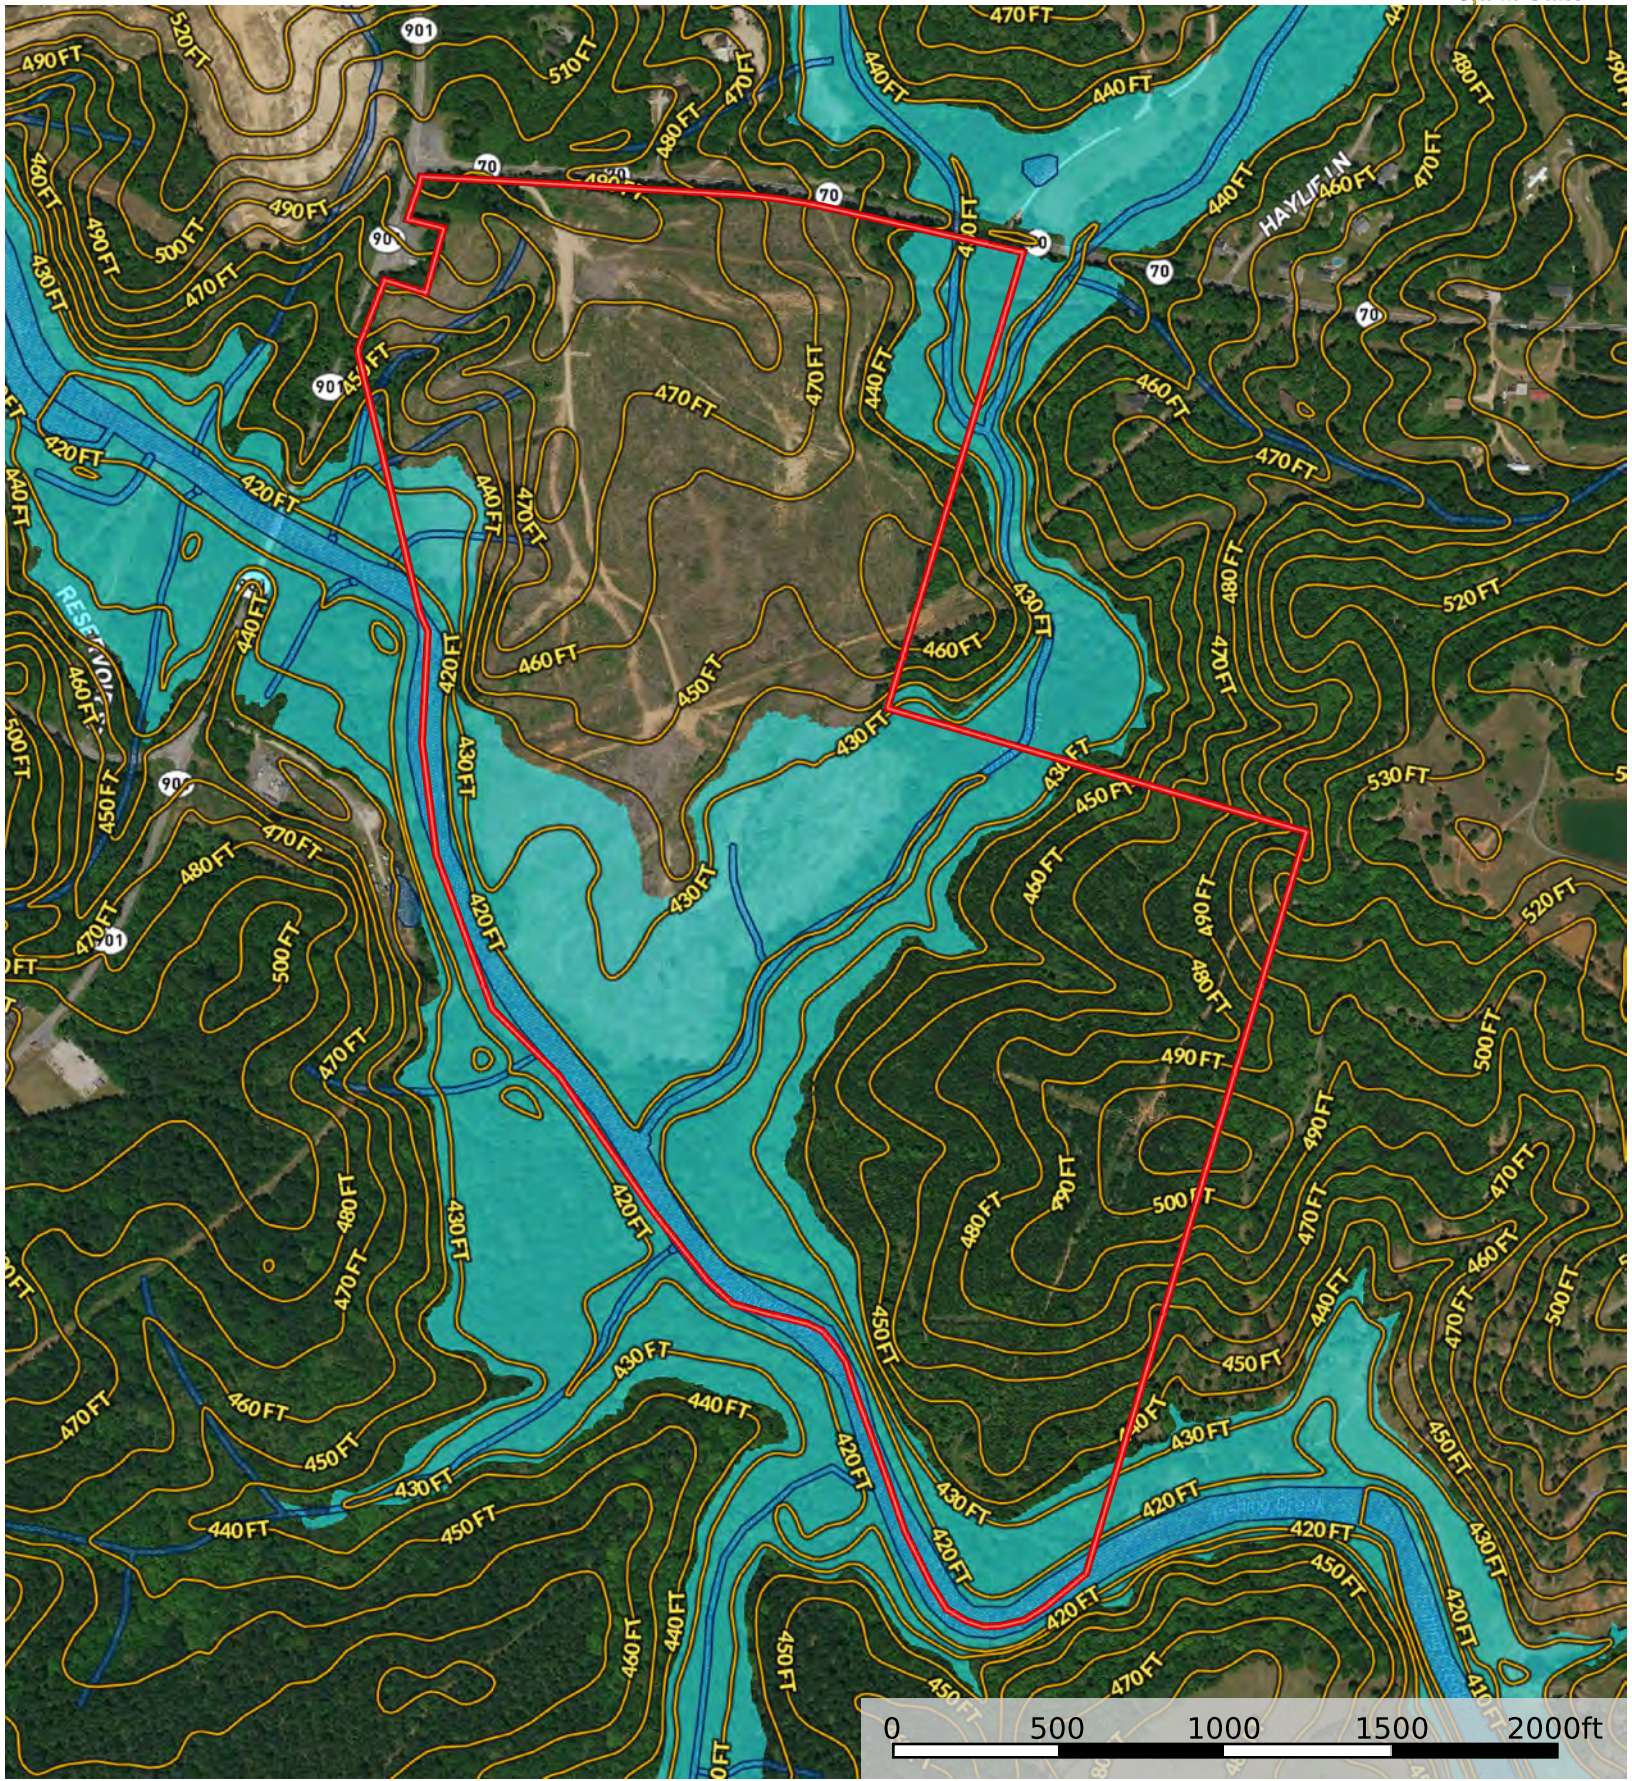

156 Acres, Chester Co., SC - Lando - Fishing Creek Tract
 South Carolina, AC +/-

- Wizzy Boundary
- 100 Year Floodplain
- 500 Year Floodplain
- Floodway
- Special
- Unmapped/ Not Included
- Wetlands
- Riparian