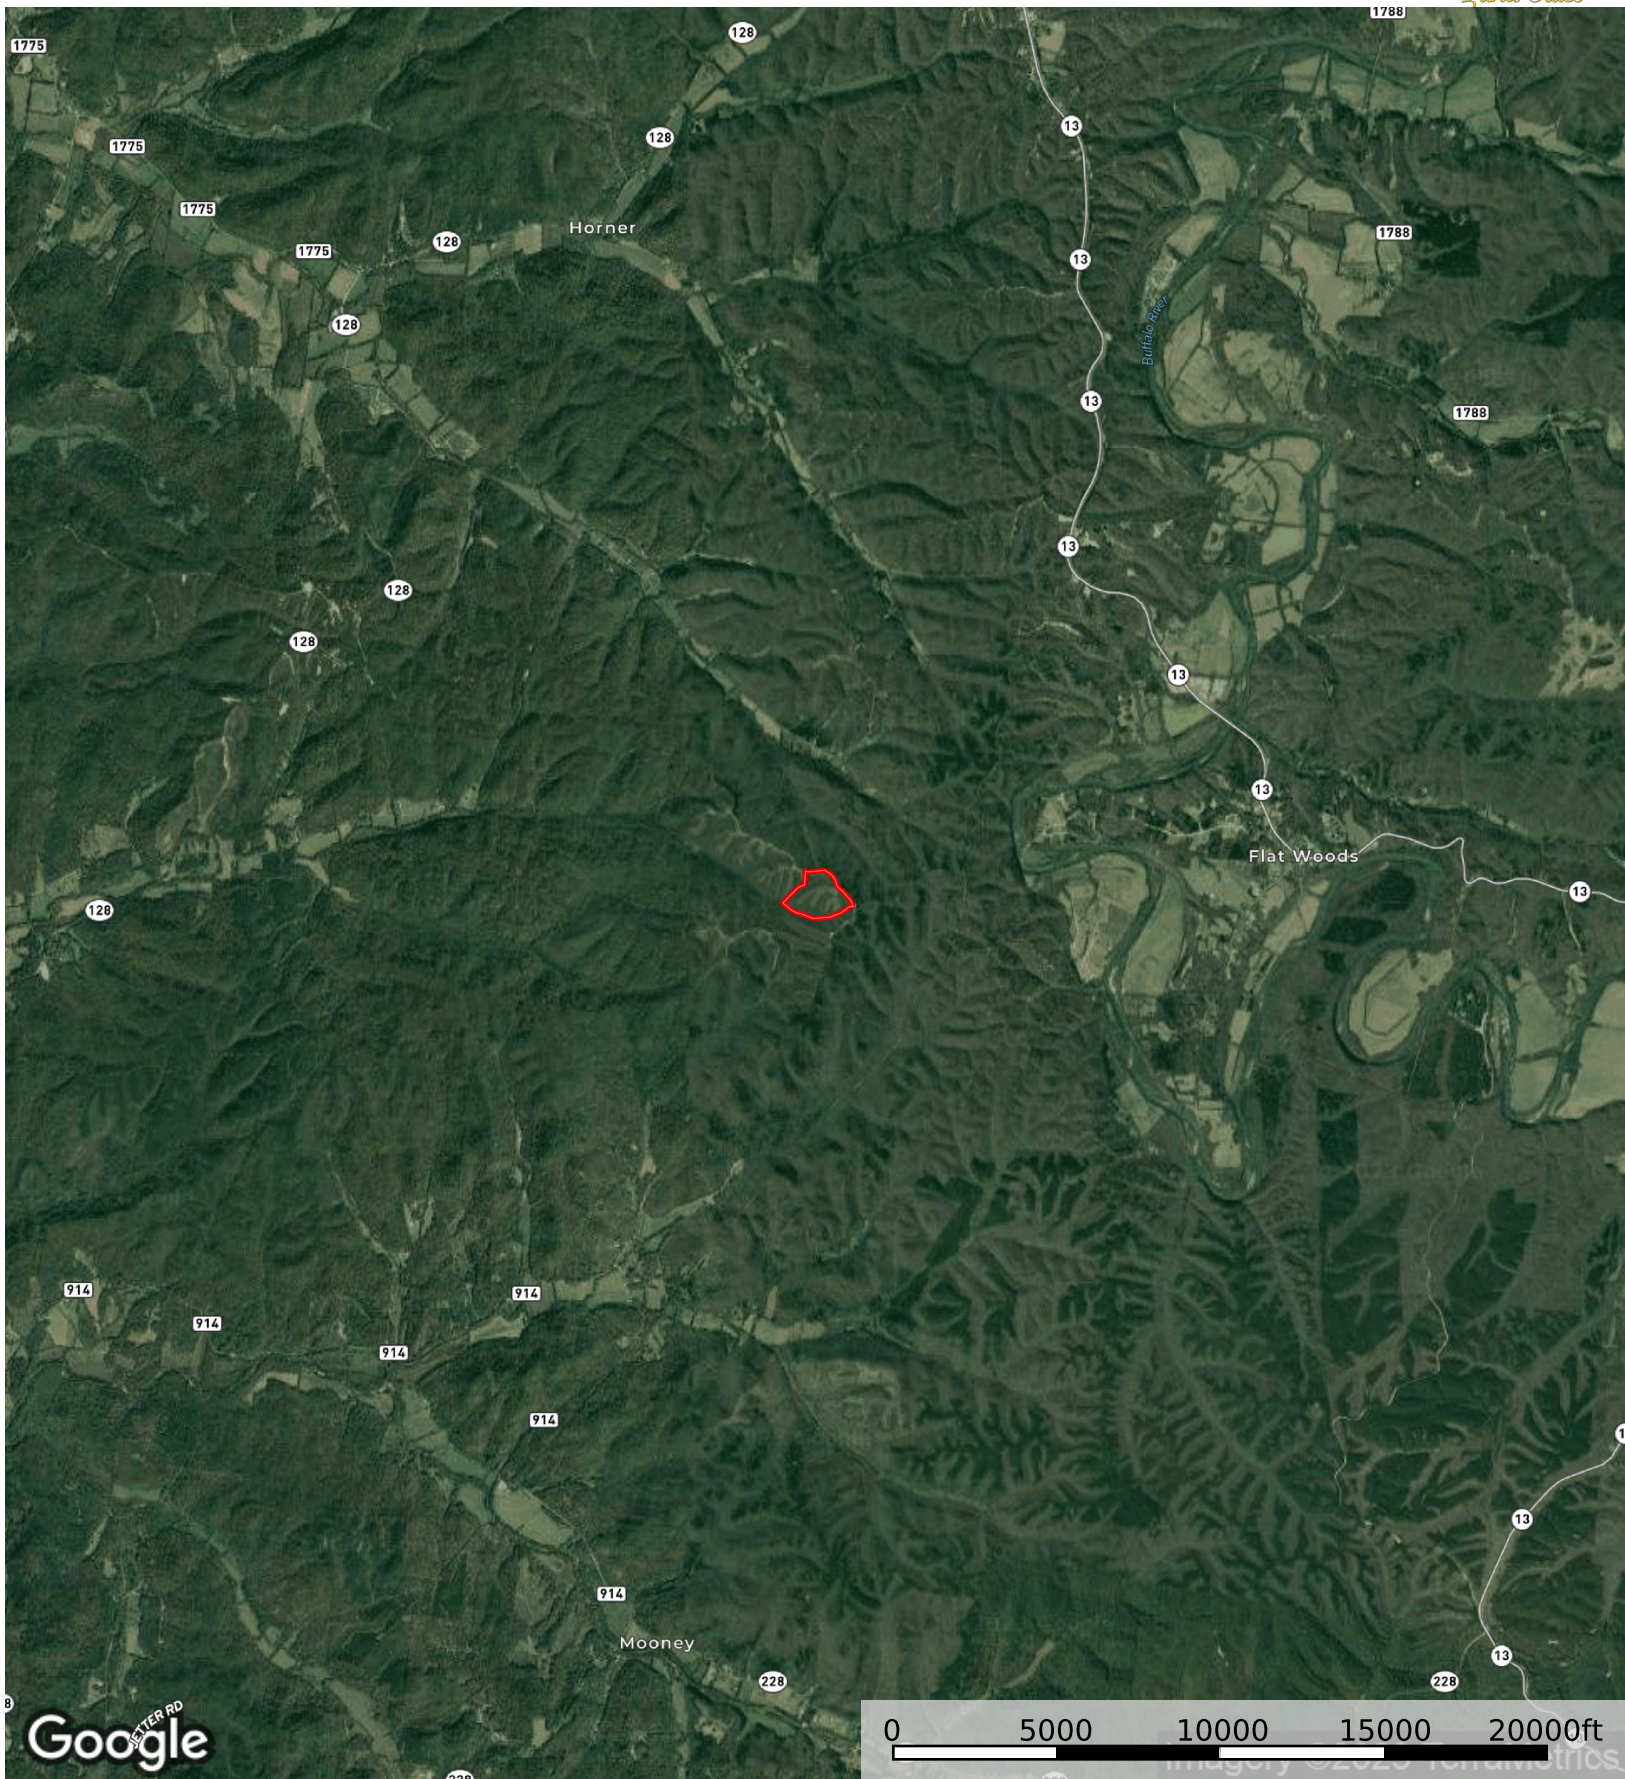

Big White Oak Parcel E

Perry County, Tennessee, 45 AC +/-

Boundary