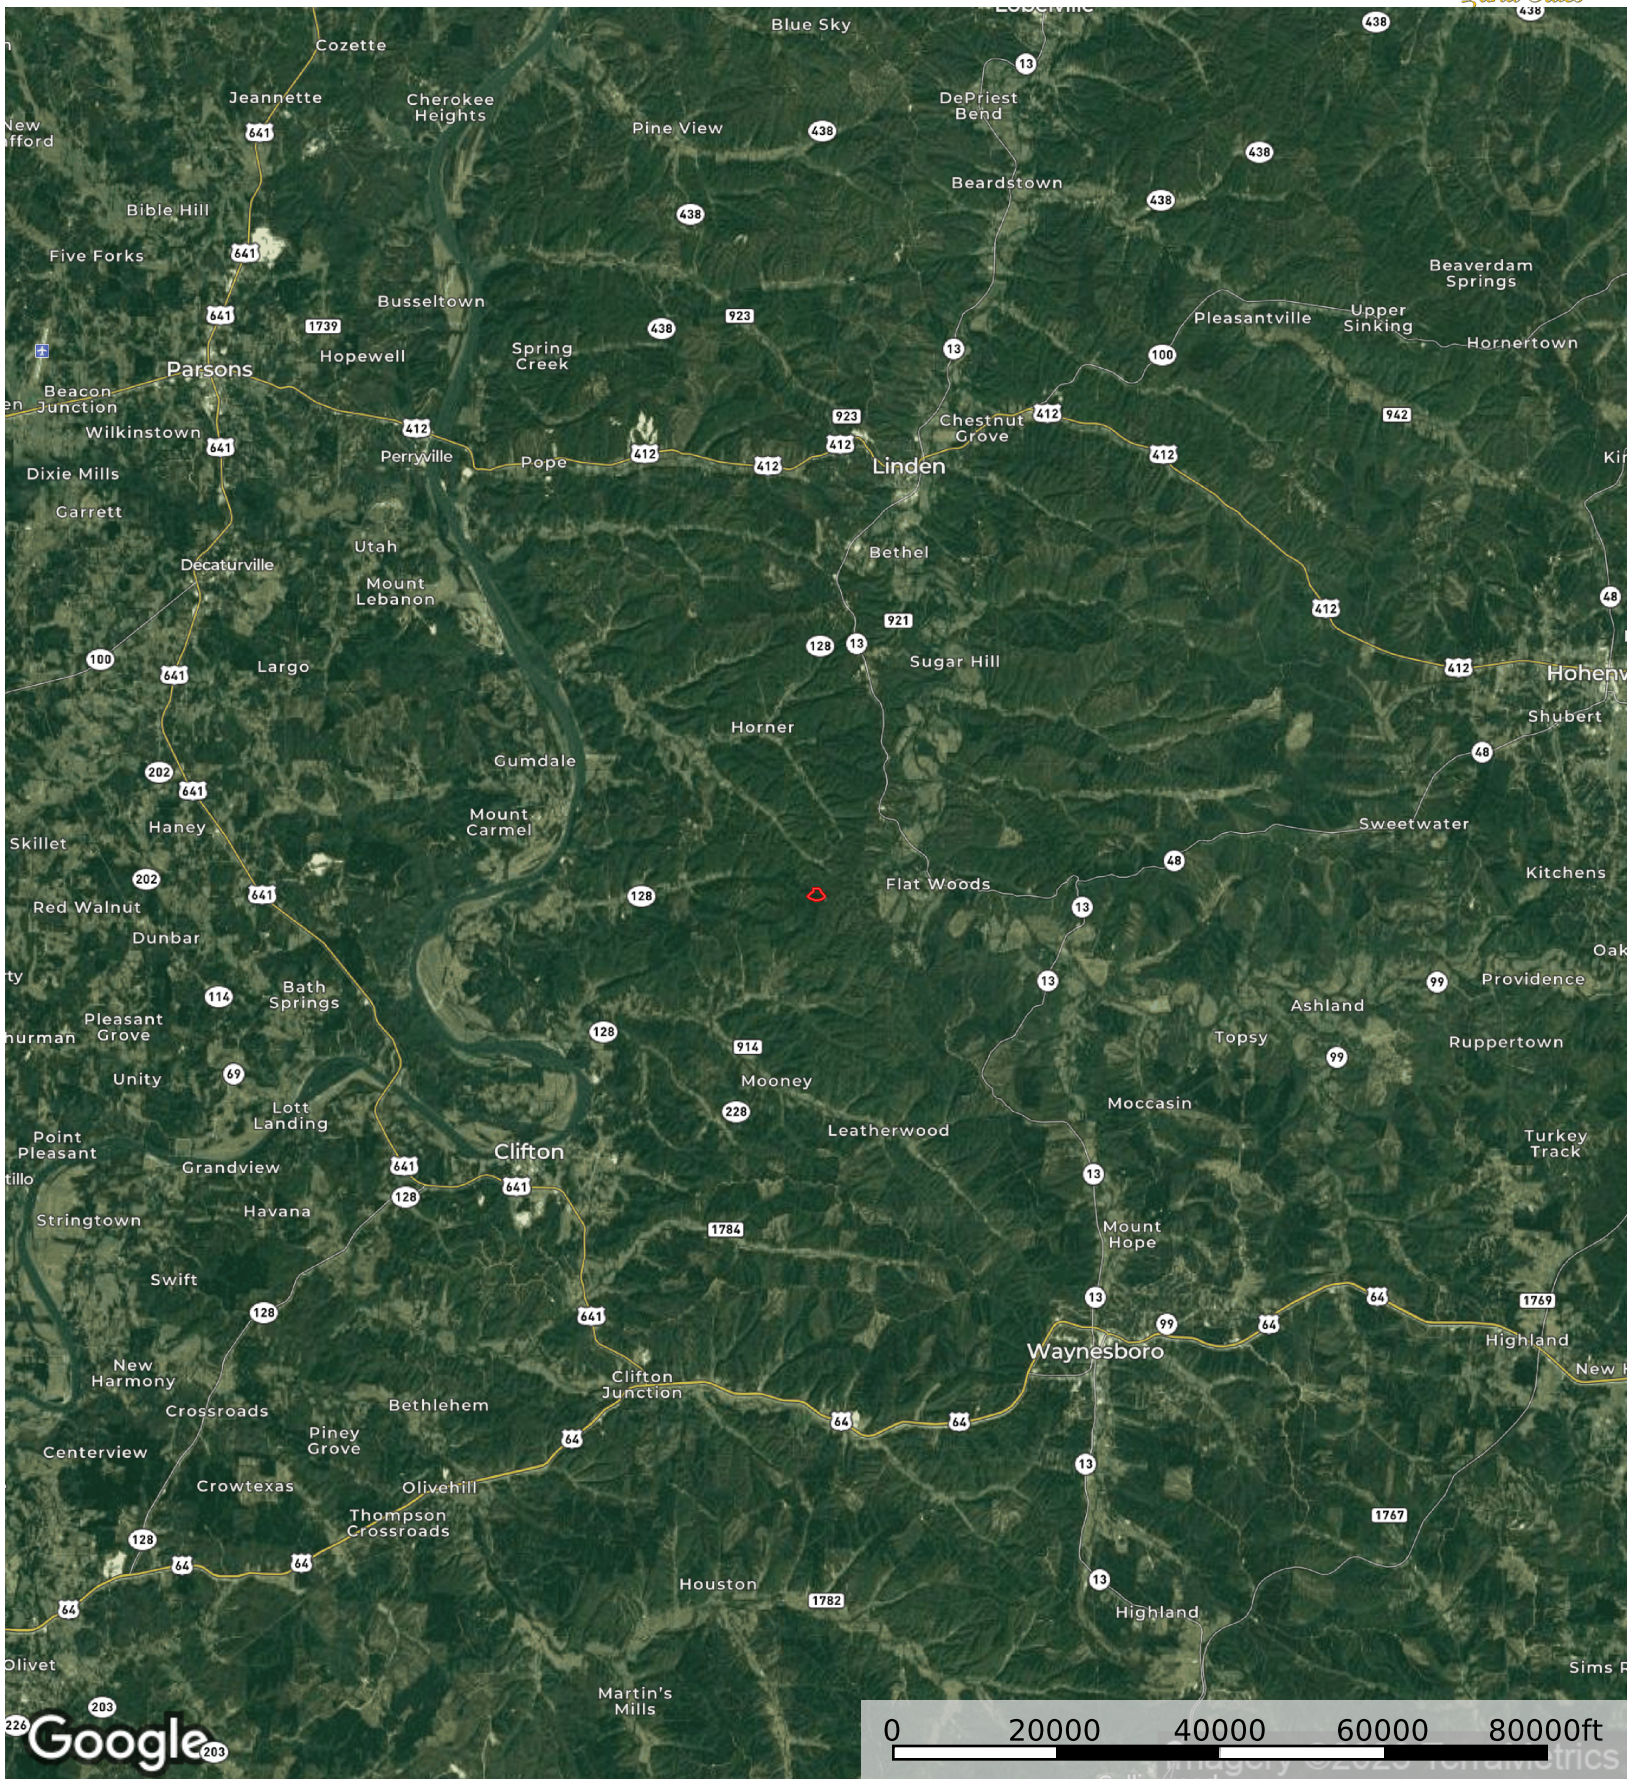

Big White Oak Parcel E

Perry County, Tennessee, 45 AC +/-

Boundary