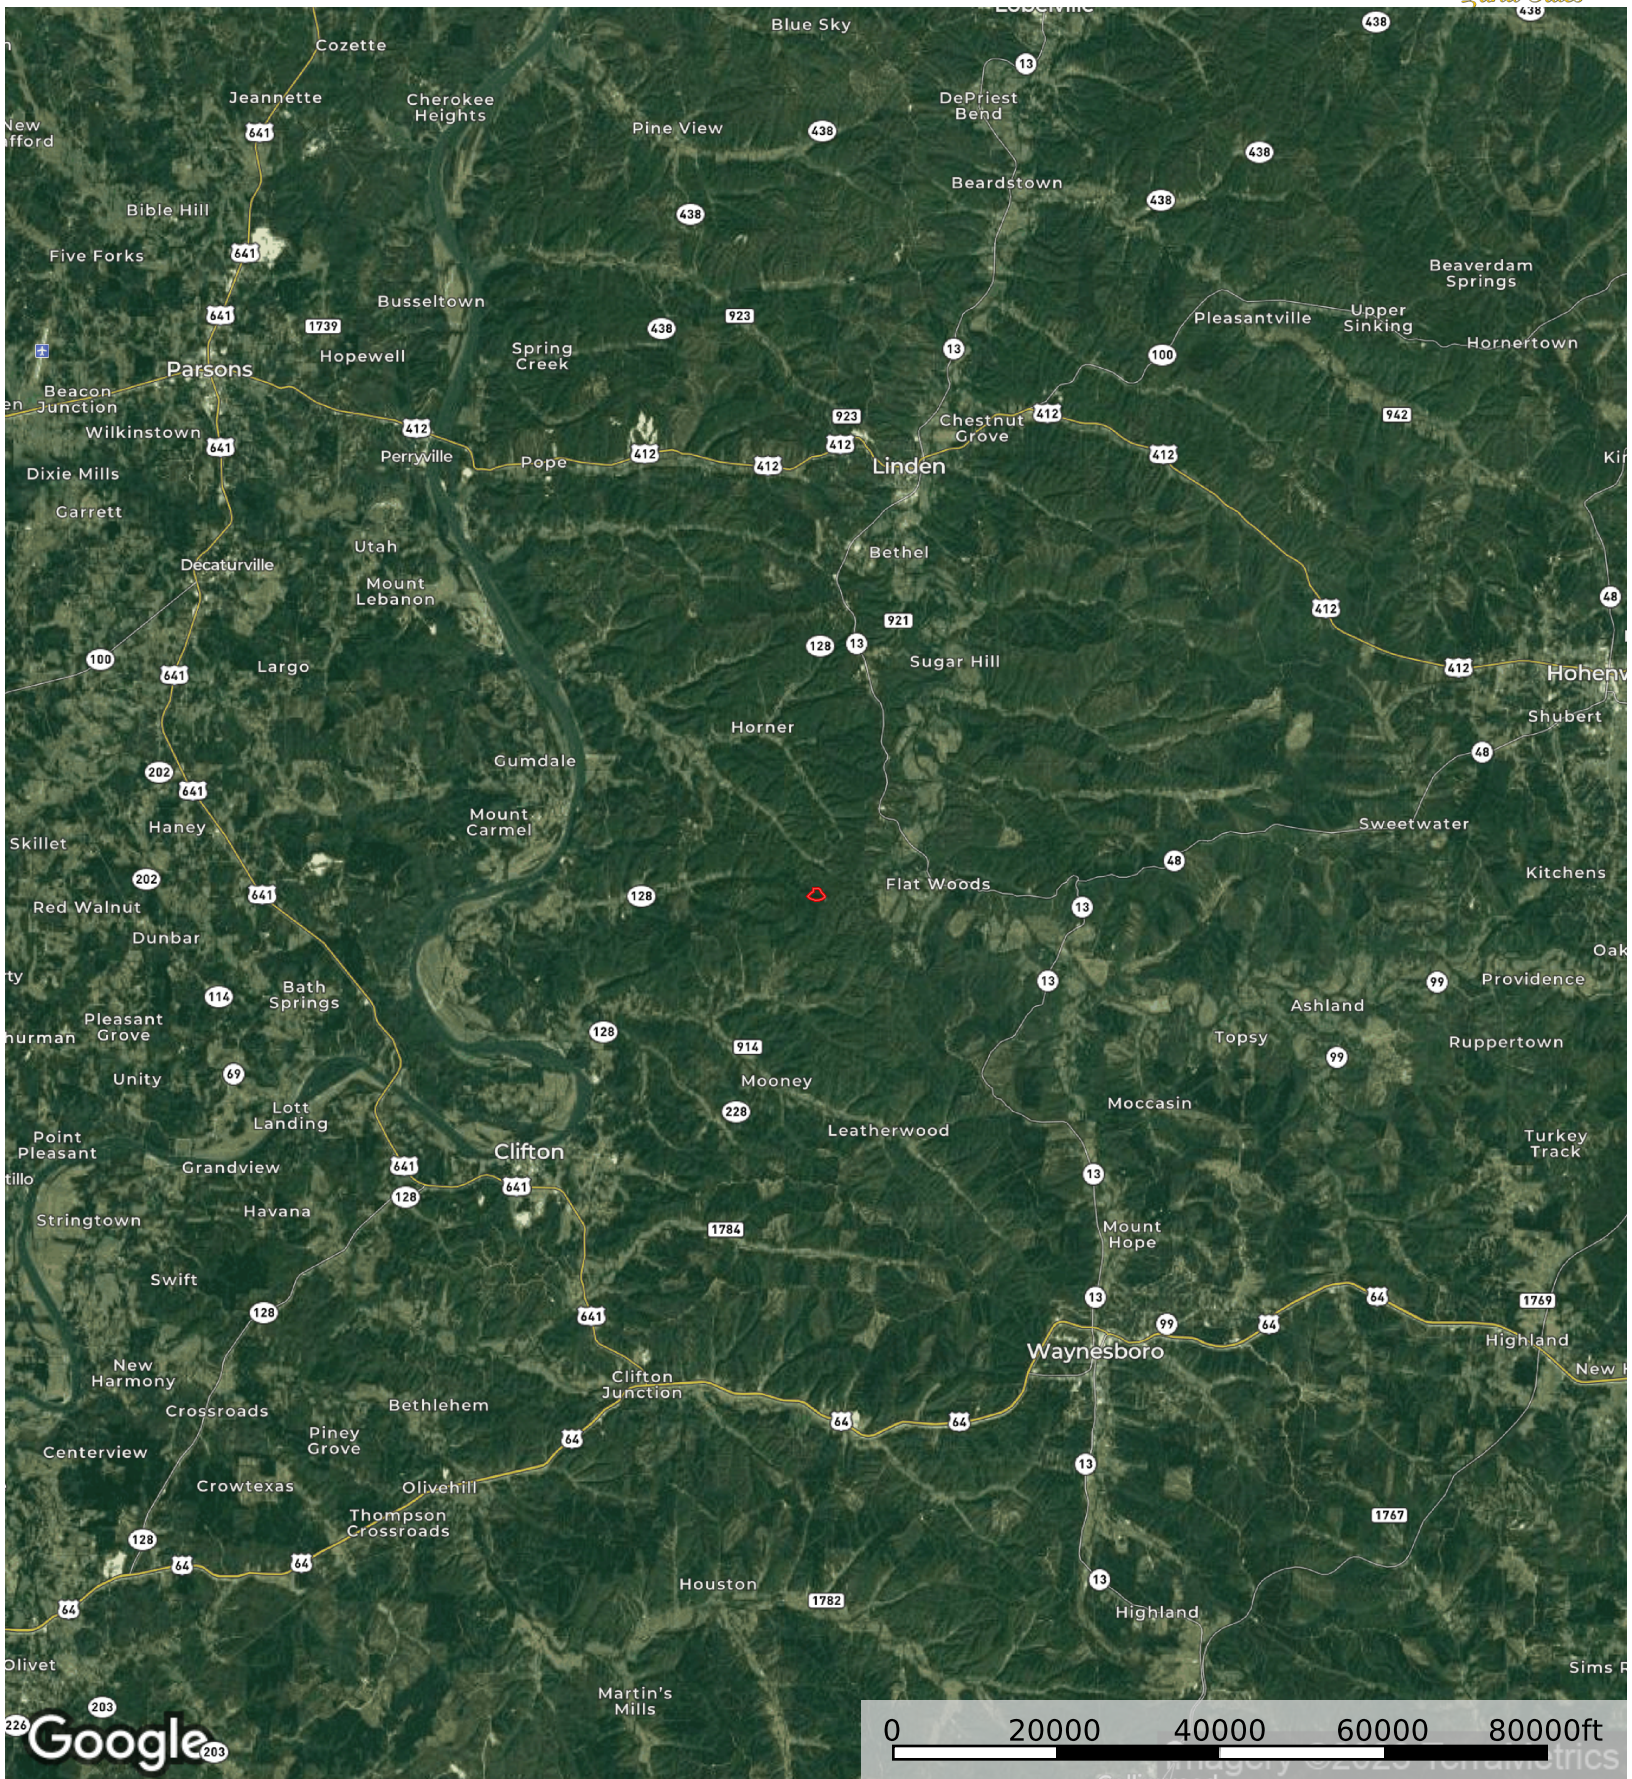

# Big White Oak Parcel E

Perry County, Tennessee, 45 AC +/-

Boundary

# Big White Oak Parcel E

Perry County, Tennessee, 45 AC +/-

Boundary

 Boundary