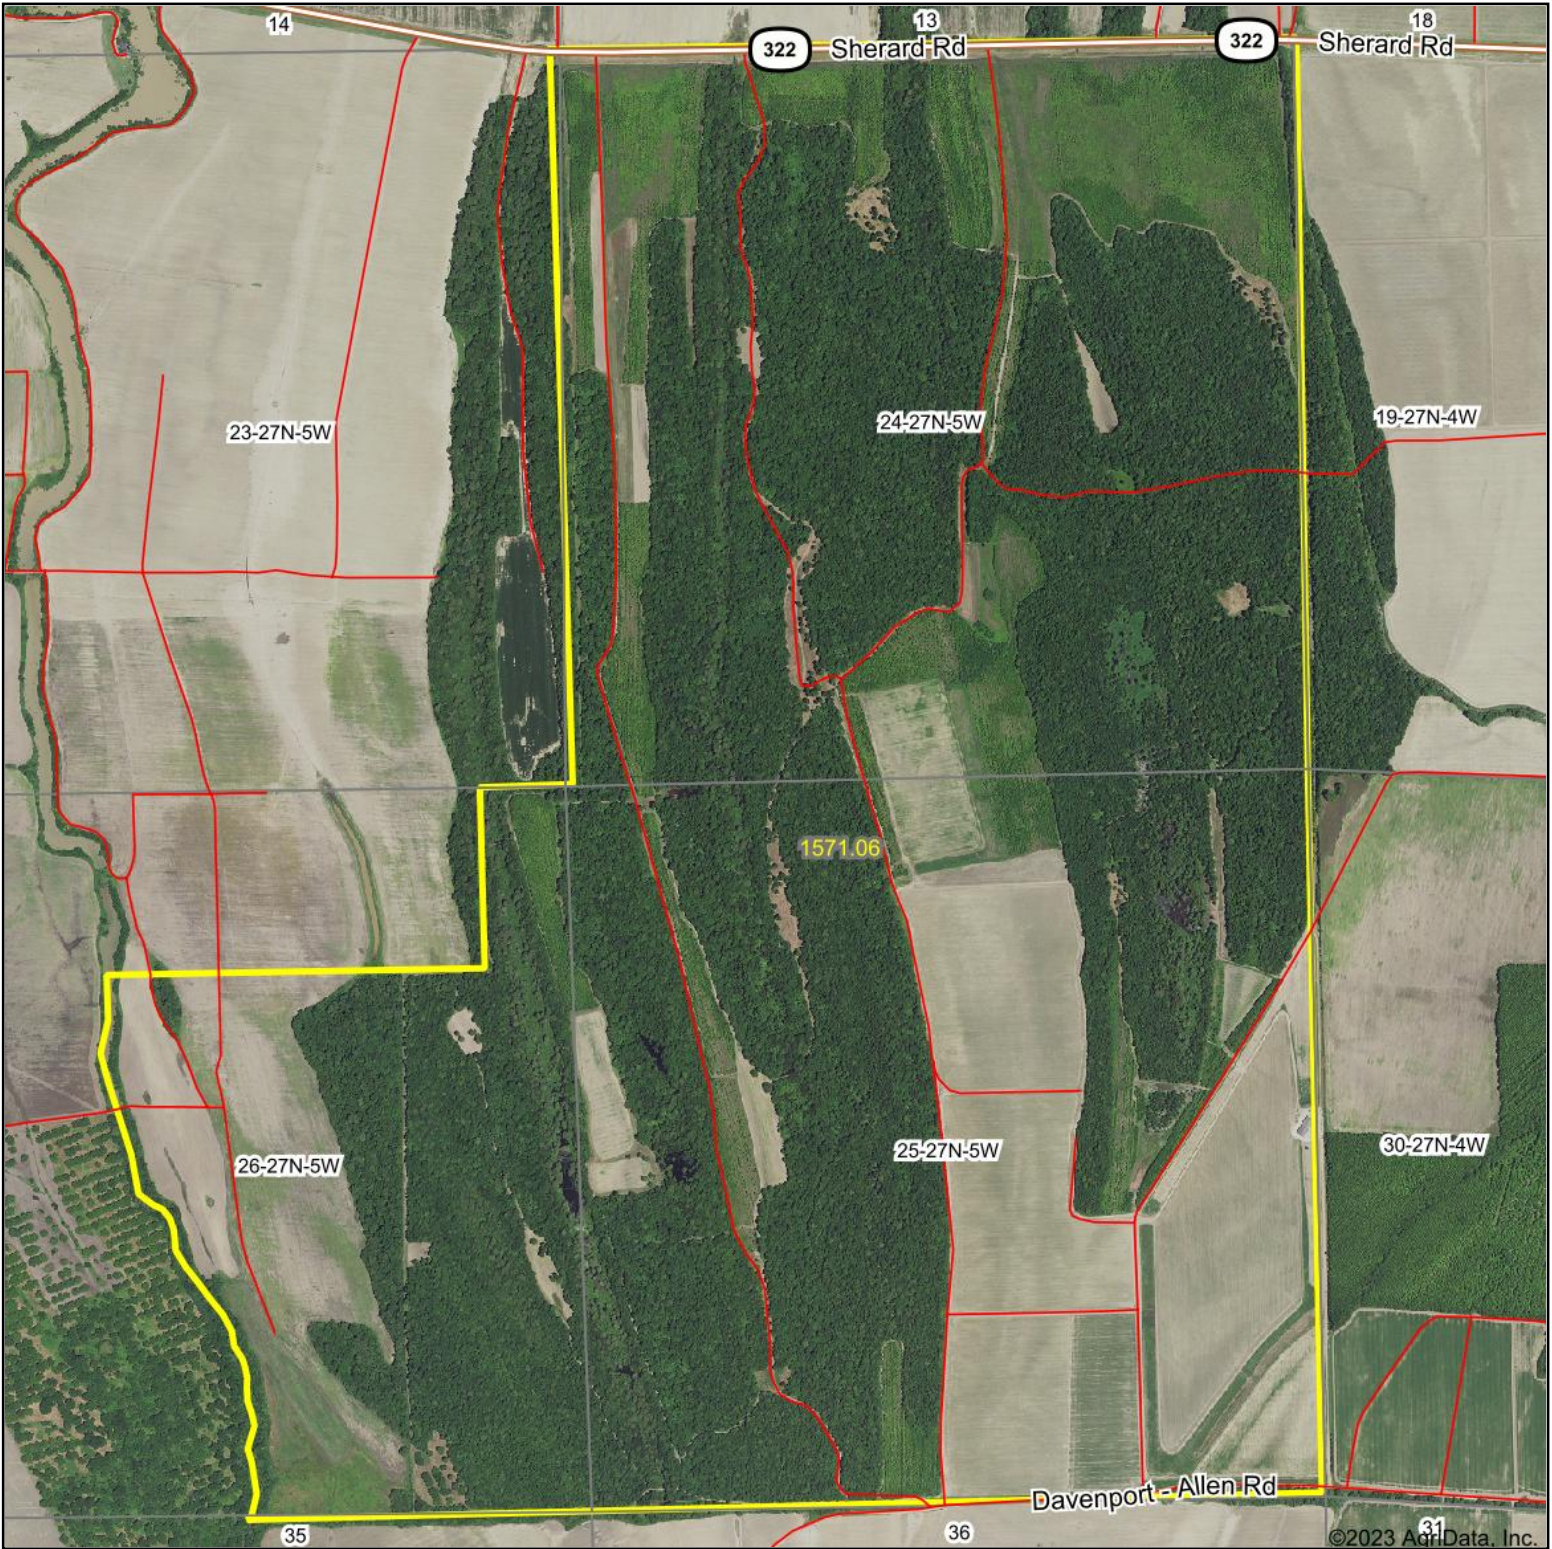

# Aerial Map

Boundary Center: 34° 11' 29.98, -90° 40' 25.61

**24-27N-5W**  
**Coahoma County**  
**Mississippi**

Maps Provided By:  
 **surety**<sup>®</sup>  
CUSTOMIZED ONLINE MAPPING  
© AgriData, Inc. 2023      www.AgriDataInc.com

9/7/2023