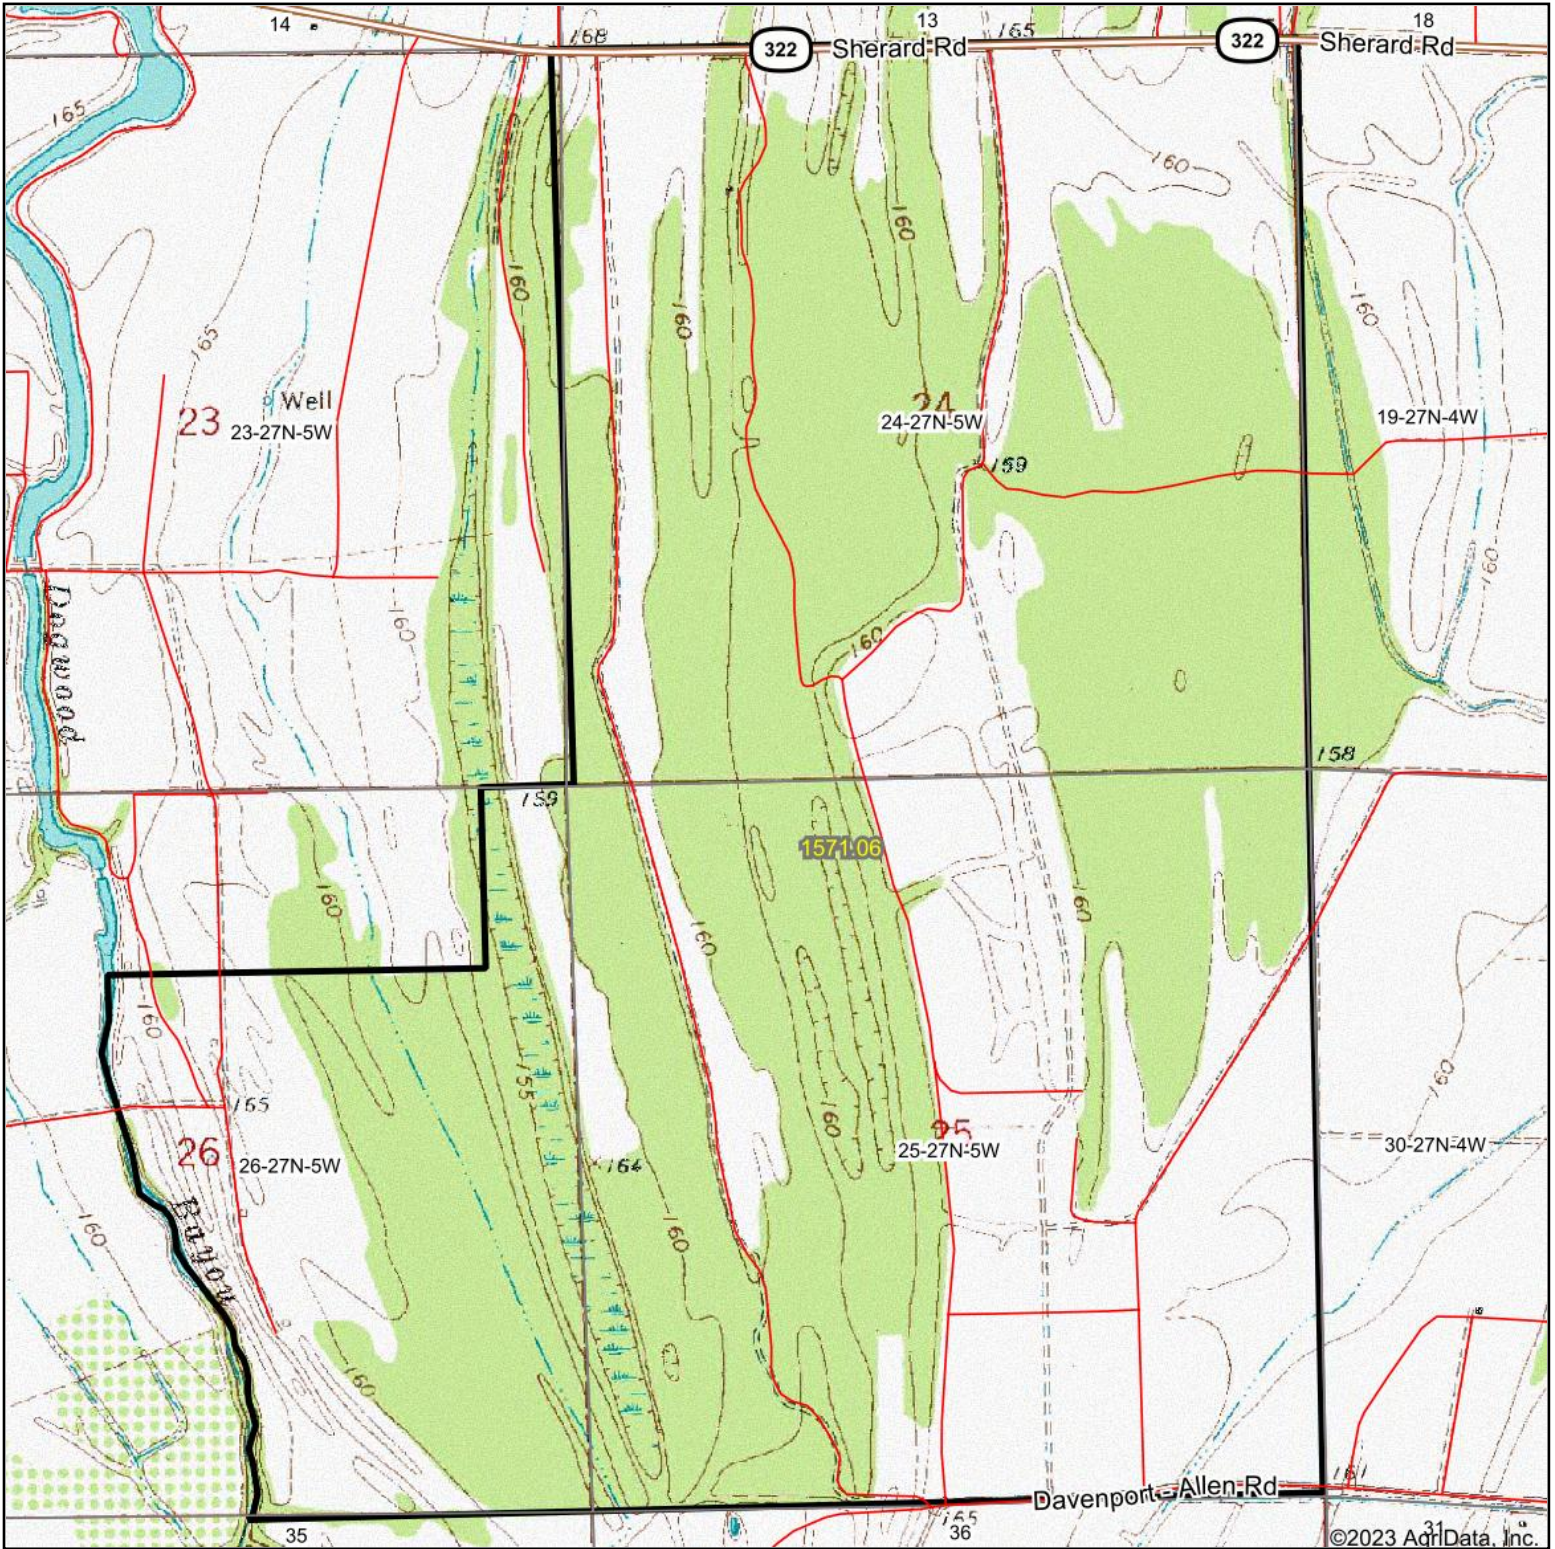

Topography Map

Map Center: 34° 11' 29.98, -90° 40' 19.49

24-27N-5W
Coahoma County
Mississippi