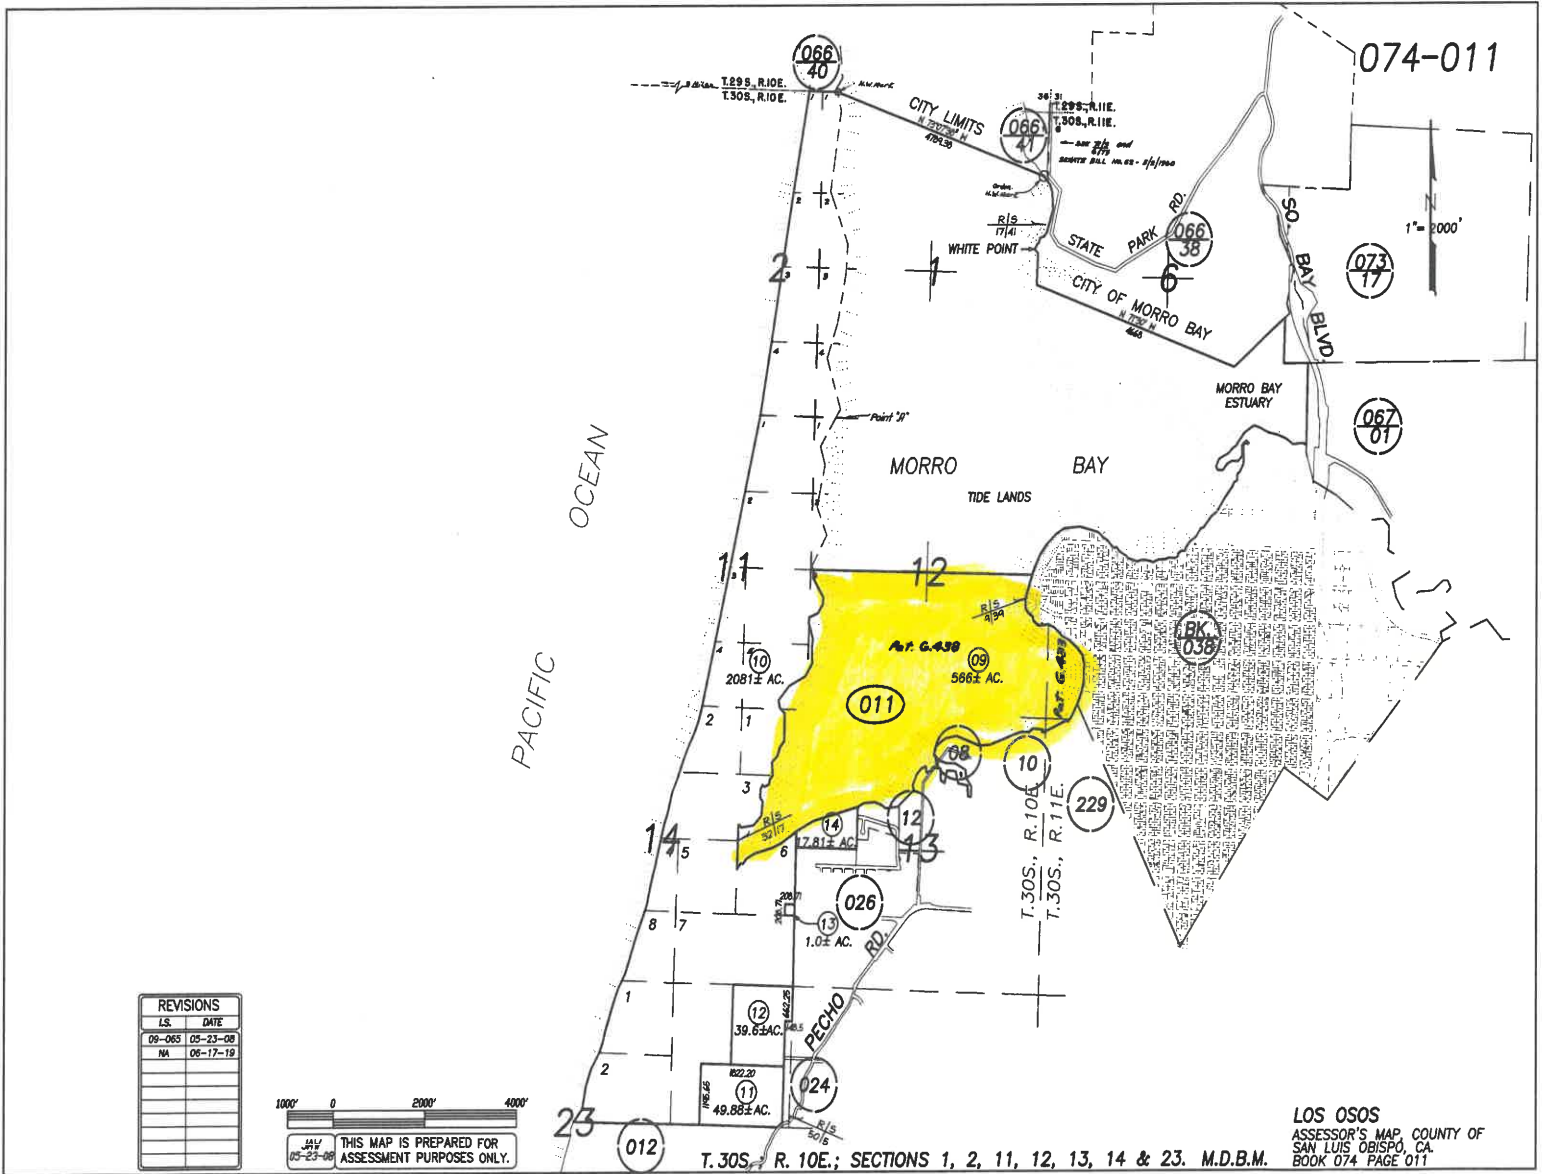

First American

myFirstAm® Tax Map

,, CA

REVISIONS	
LS.	DATE
09-06S	05-23-08
NA	06-17-19

1000' 0 2000' 4000'

JAV  
05-23-08 THIS MAP IS PREPARED FOR ASSESSMENT PURPOSES ONLY.

LOS OSOS  
ASSESSOR'S MAP COUNTY OF  
SAN LUIS OBISPO, CA.  
BOOK 074 PAGE 011

T. 30S., R. 10E.; SECTIONS 1, 2, 11, 12, 13, 14 & 23. M.D.B.M.