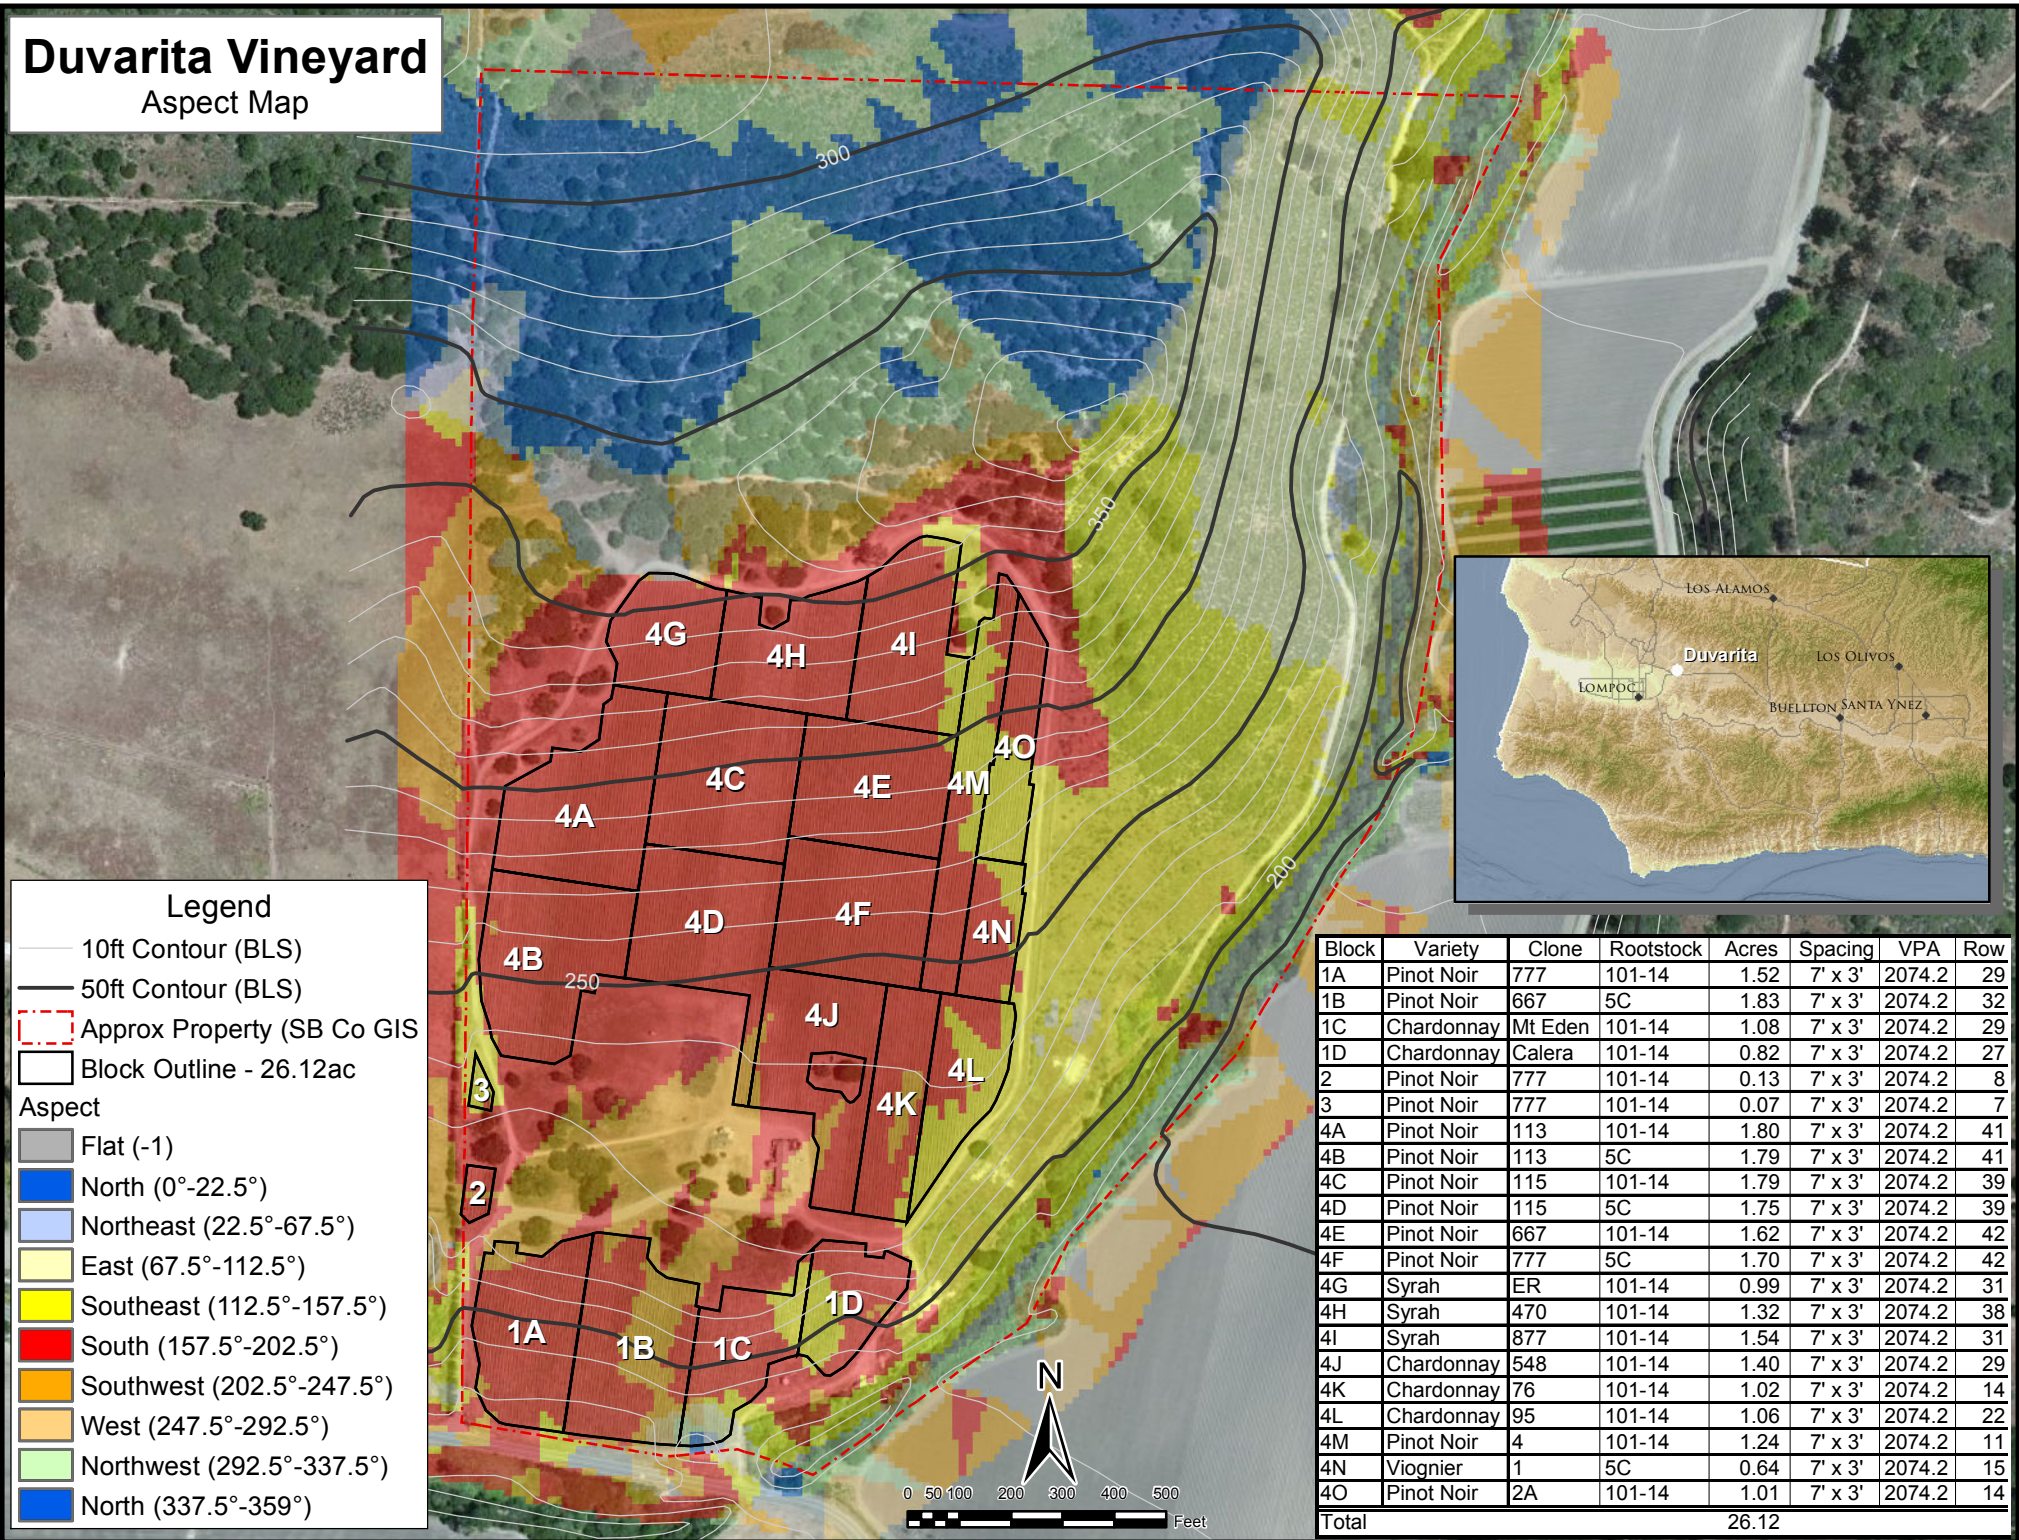

Duvarita Vineyard

Aspect Map

Legend

- 10ft Contour (BLS)
- 50ft Contour (BLS)
- ⬡ (Red dashed) Approx Property (SB Co GIS)
- ⬡ (Black) Block Outline - 26.12ac
- Aspect**
- ⬡ (Grey) Flat (-1)
- ⬡ (Blue) North (0°-22.5°)
- ⬡ (Light Blue) Northeast (22.5°-67.5°)
- ⬡ (Yellow) East (67.5°-112.5°)
- ⬡ (Orange) Southeast (112.5°-157.5°)
- ⬡ (Red) South (157.5°-202.5°)
- ⬡ (Dark Orange) Southwest (202.5°-247.5°)
- ⬡ (Light Green) West (247.5°-292.5°)
- ⬡ (Light Blue-Green) Northwest (292.5°-337.5°)
- ⬡ (Dark Blue) North (337.5°-359°)

Block	Variety	Clone	Rootstock	Acres	Spacing	VPA	Row
1A	Pinot Noir	777	101-14	1.52	7' x 3'	2074.2	29
1B	Pinot Noir	667	5C	1.83	7' x 3'	2074.2	32
1C	Chardonnay	Mt Eden	101-14	1.08	7' x 3'	2074.2	29
1D	Chardonnay	Calera	101-14	0.82	7' x 3'	2074.2	27
2	Pinot Noir	777	101-14	0.13	7' x 3'	2074.2	8
3	Pinot Noir	777	101-14	0.07	7' x 3'	2074.2	7
4A	Pinot Noir	113	101-14	1.80	7' x 3'	2074.2	41
4B	Pinot Noir	113	5C	1.79	7' x 3'	2074.2	41
4C	Pinot Noir	115	101-14	1.79	7' x 3'	2074.2	39
4D	Pinot Noir	115	5C	1.75	7' x 3'	2074.2	39
4E	Pinot Noir	667	101-14	1.62	7' x 3'	2074.2	42
4F	Pinot Noir	777	5C	1.70	7' x 3'	2074.2	42
4G	Syrah	ER	101-14	0.99	7' x 3'	2074.2	31
4H	Syrah	470	101-14	1.32	7' x 3'	2074.2	38
4I	Syrah	877	101-14	1.54	7' x 3'	2074.2	31
4J	Chardonnay	548	101-14	1.40	7' x 3'	2074.2	29
4K	Chardonnay	76	101-14	1.02	7' x 3'	2074.2	14
4L	Chardonnay	95	101-14	1.06	7' x 3'	2074.2	22
4M	Pinot Noir	4	101-14	1.24	7' x 3'	2074.2	11
4N	Viognier	1	5C	0.64	7' x 3'	2074.2	15
4O	Pinot Noir	2A	101-14	1.01	7' x 3'	2074.2	14
Total				26.12			