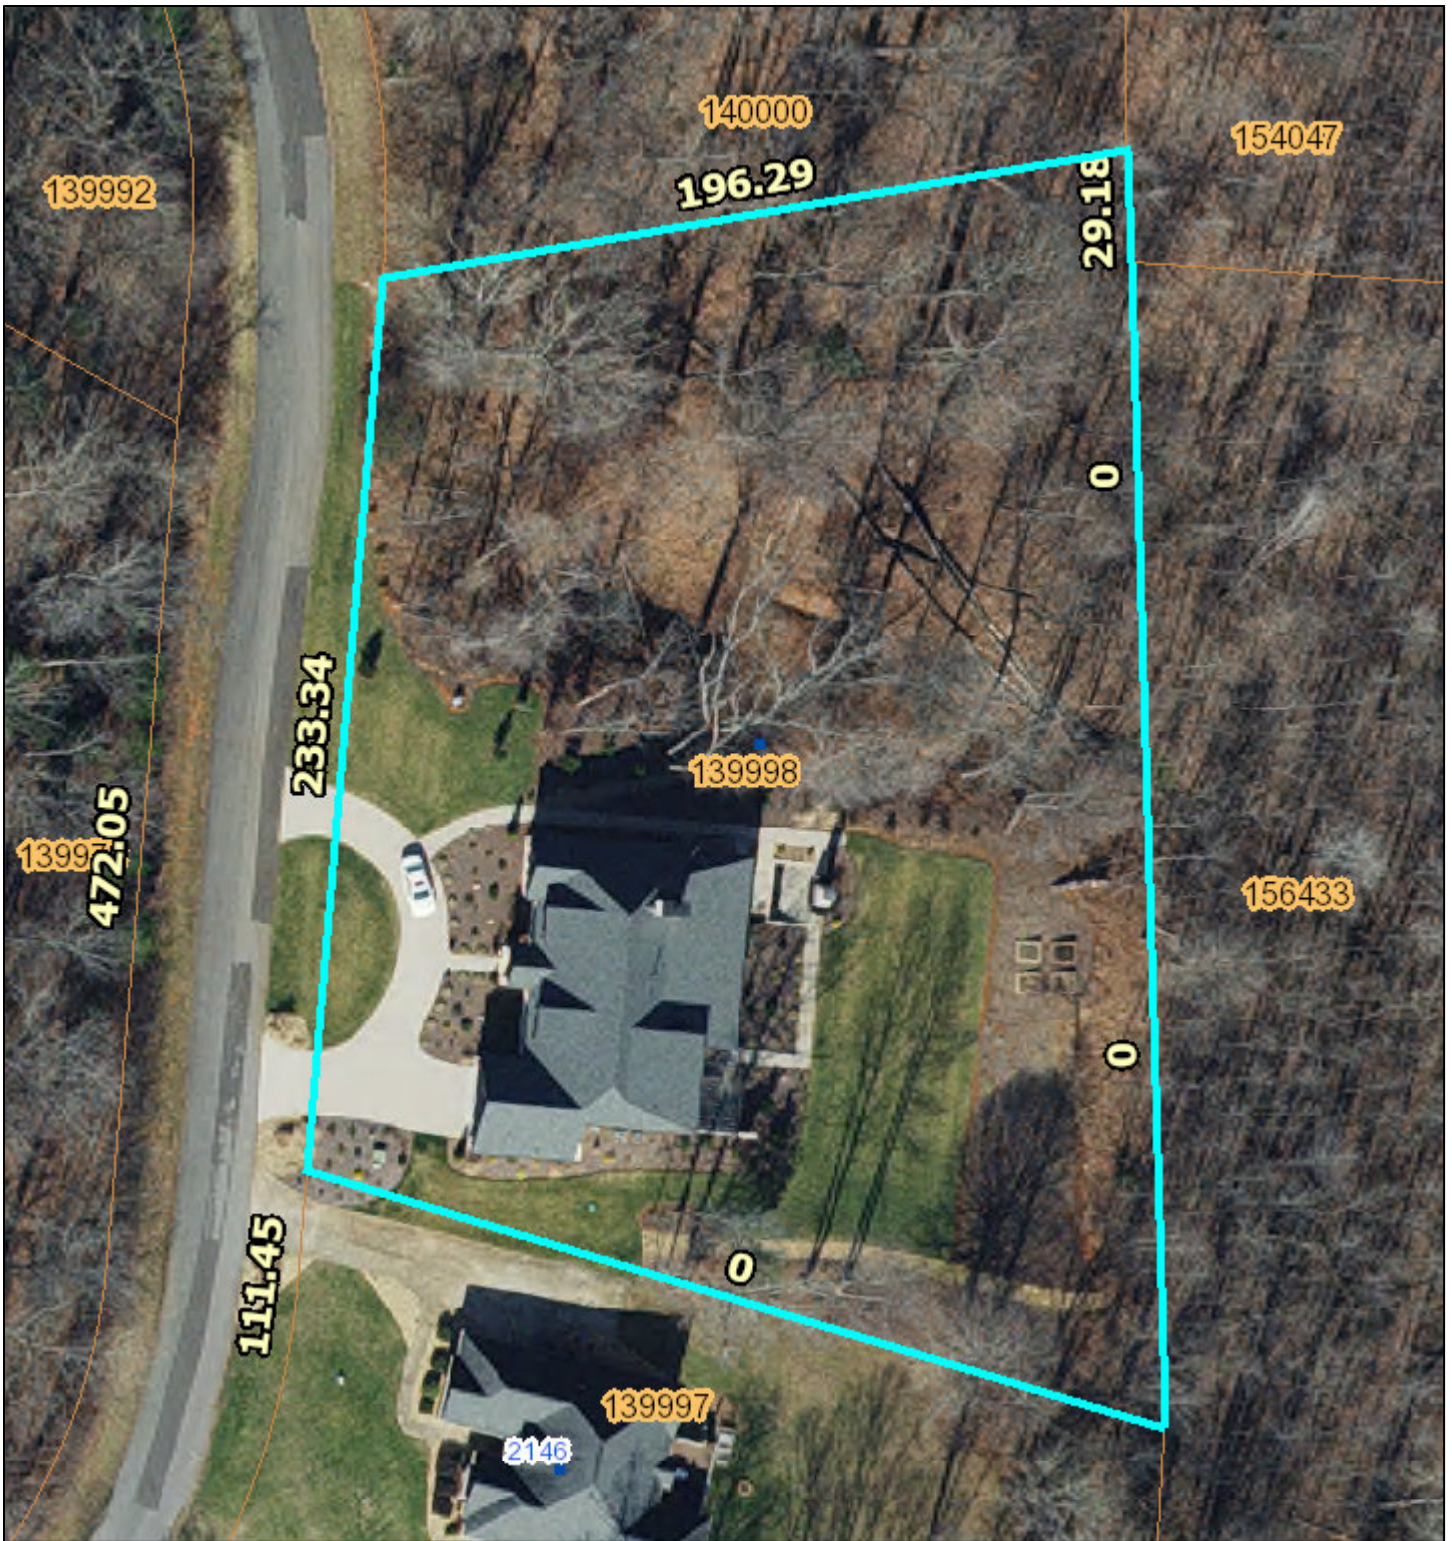

2150 Walnut Crossing Run

November 6, 2023

- Addresses
- Parcels

Owner Name: WOOD RANDAL F
Address: 2150 WALNUT CROSSING RUN
Town: YADKINVILLE
PIN: 584703100945
Parcel ID: 139998
Deed Ref: 1353/0280
Total Acres: 1.353671

1:600