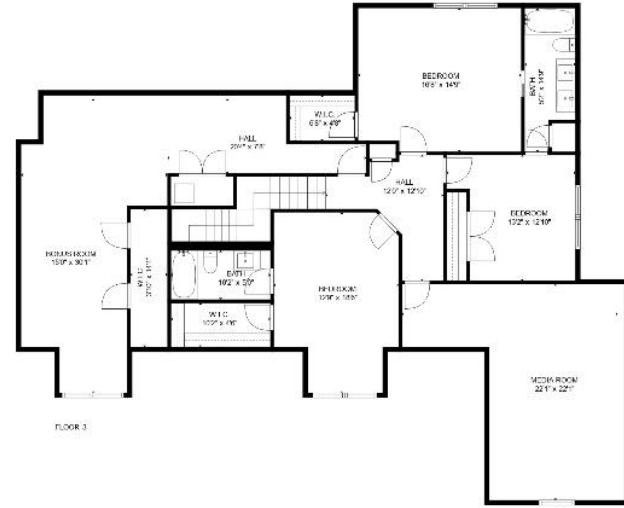

2150 Walnut Crossing Run, Yadkinville, NC 27055

SIZES AND DIMENSIONS ARE APPROXIMATE, ACTUAL MAY VARY

2150 Walnut Crossing Run, Yadkinville, NC 27055

SIZES AND DIMENSIONS ARE APPROXIMATE, ACTUAL MAY VARY