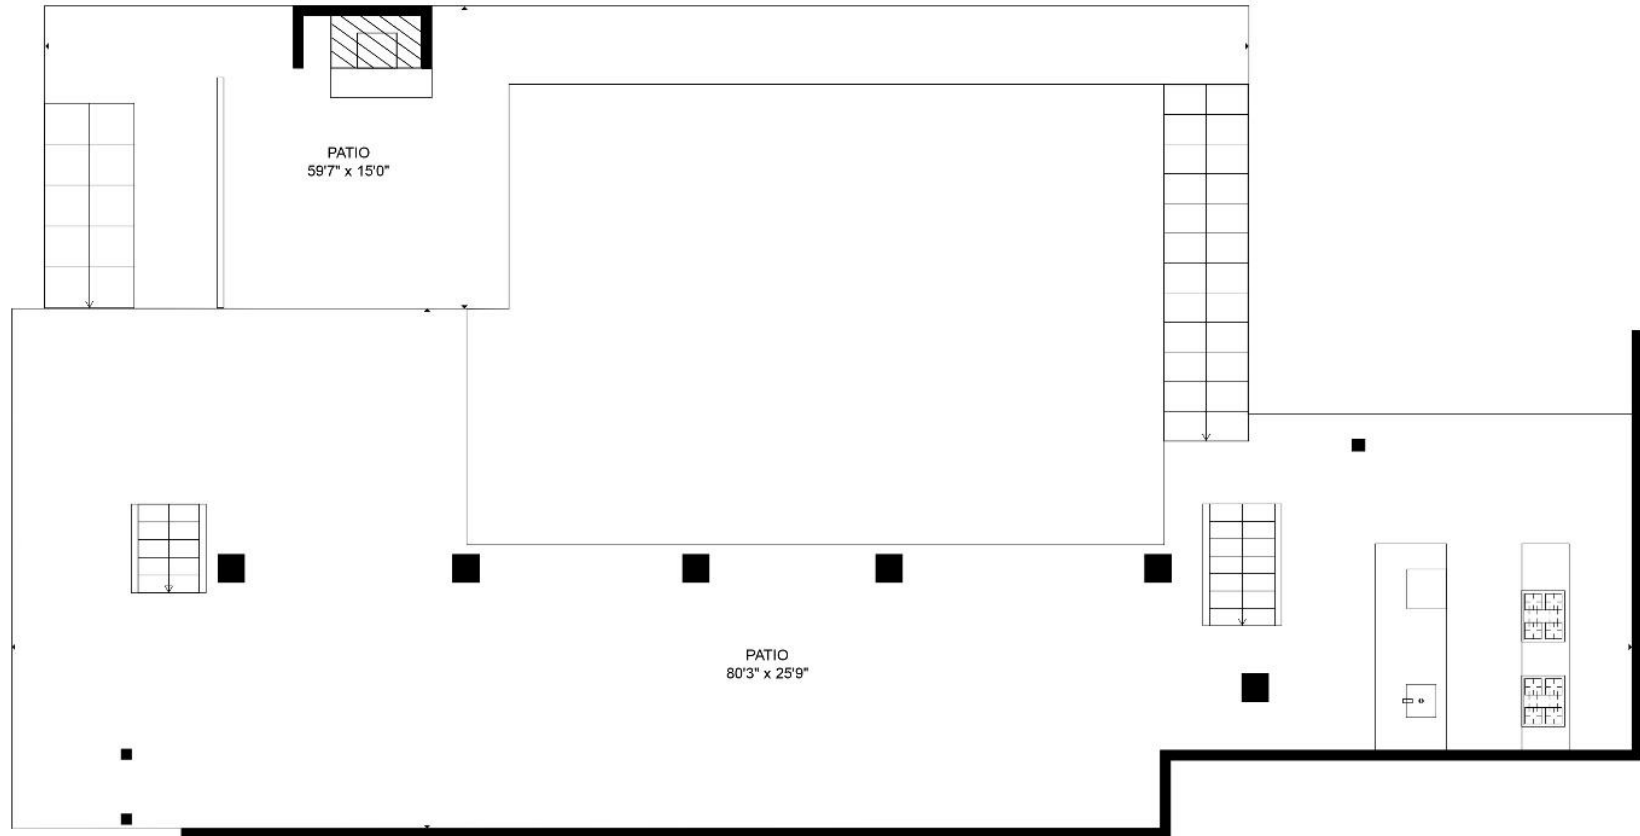

2150 Walnut Crossing Run, Yadkinville, NC 27055

SIZES AND DIMENSIONS ARE APPROXIMATE, ACTUAL MAY VARY