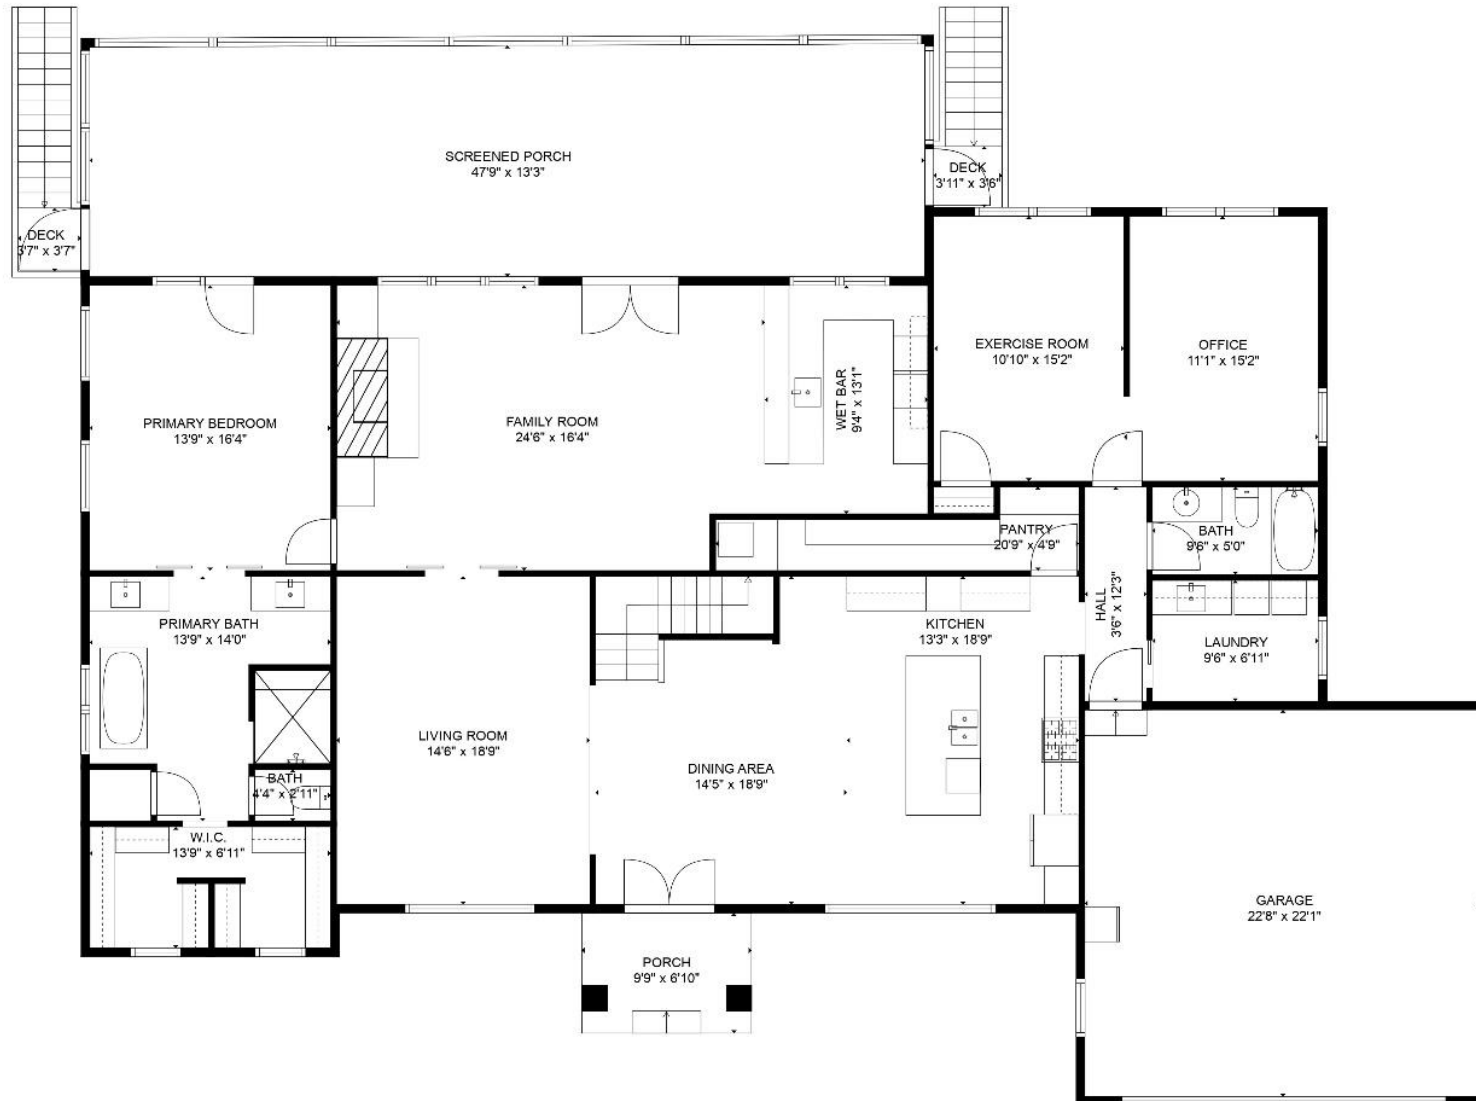

2150 Walnut Crossing Run, Yadkinville, NC 27055

SIZES AND DIMENSIONS ARE APPROXIMATE, ACTUAL MAY VARY

2150 Walnut Crossing Run, Yadkinville, NC 27055

SIZES AND DIMENSIONS ARE APPROXIMATE, ACTUAL MAY VARY