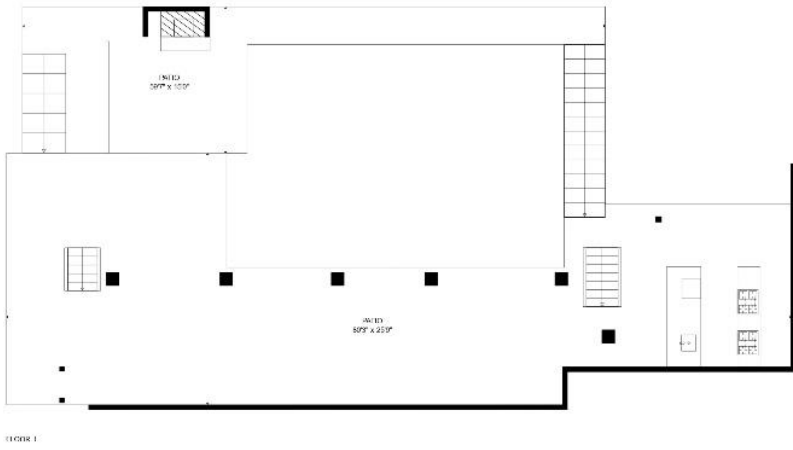

2150 Walnut Crossing Run, Yadkinville, NC 27055

SIZES AND DIMENSIONS ARE APPROXIMATE, ACTUAL MAY VARY

2150 Walnut Crossing Run, Yadkinville, NC 27055

SIZES AND DIMENSIONS ARE APPROXIMATE, ACTUAL MAY VARY