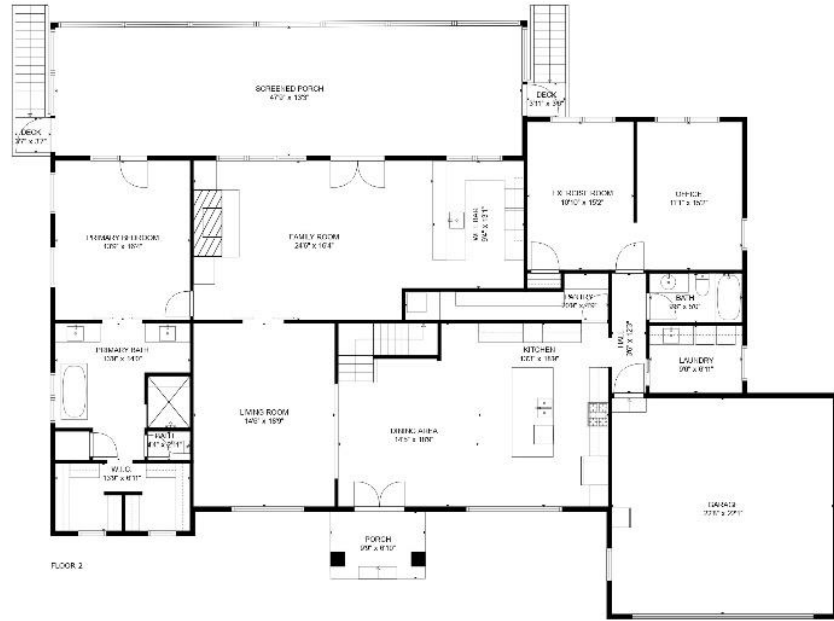

2150 Walnut Crossing Run, Yadkinville, NC 27055

SIZES AND DIMENSIONS ARE APPROXIMATE, ACTUAL MAY VARY

2150 Walnut Crossing Run, Yadkinville, NC 27055

SIZES AND DIMENSIONS ARE APPROXIMATE, ACTUAL MAY VARY