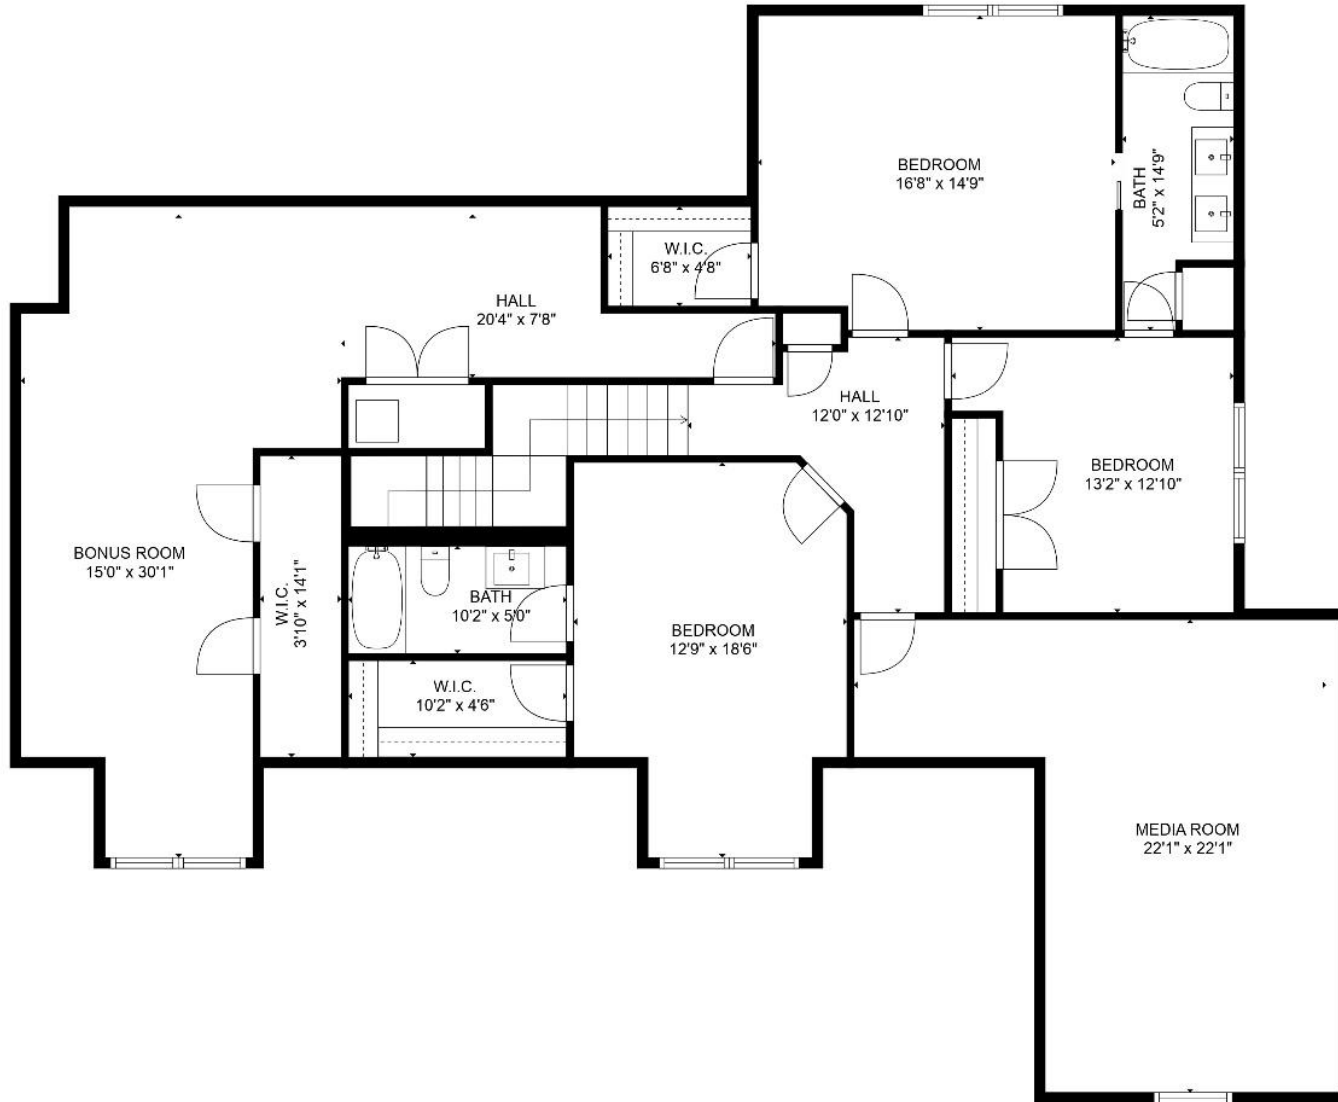

2150 Walnut Crossing Run, Yadkinville, NC 27055

SIZES AND DIMENSIONS ARE APPROXIMATE, ACTUAL MAY VARY