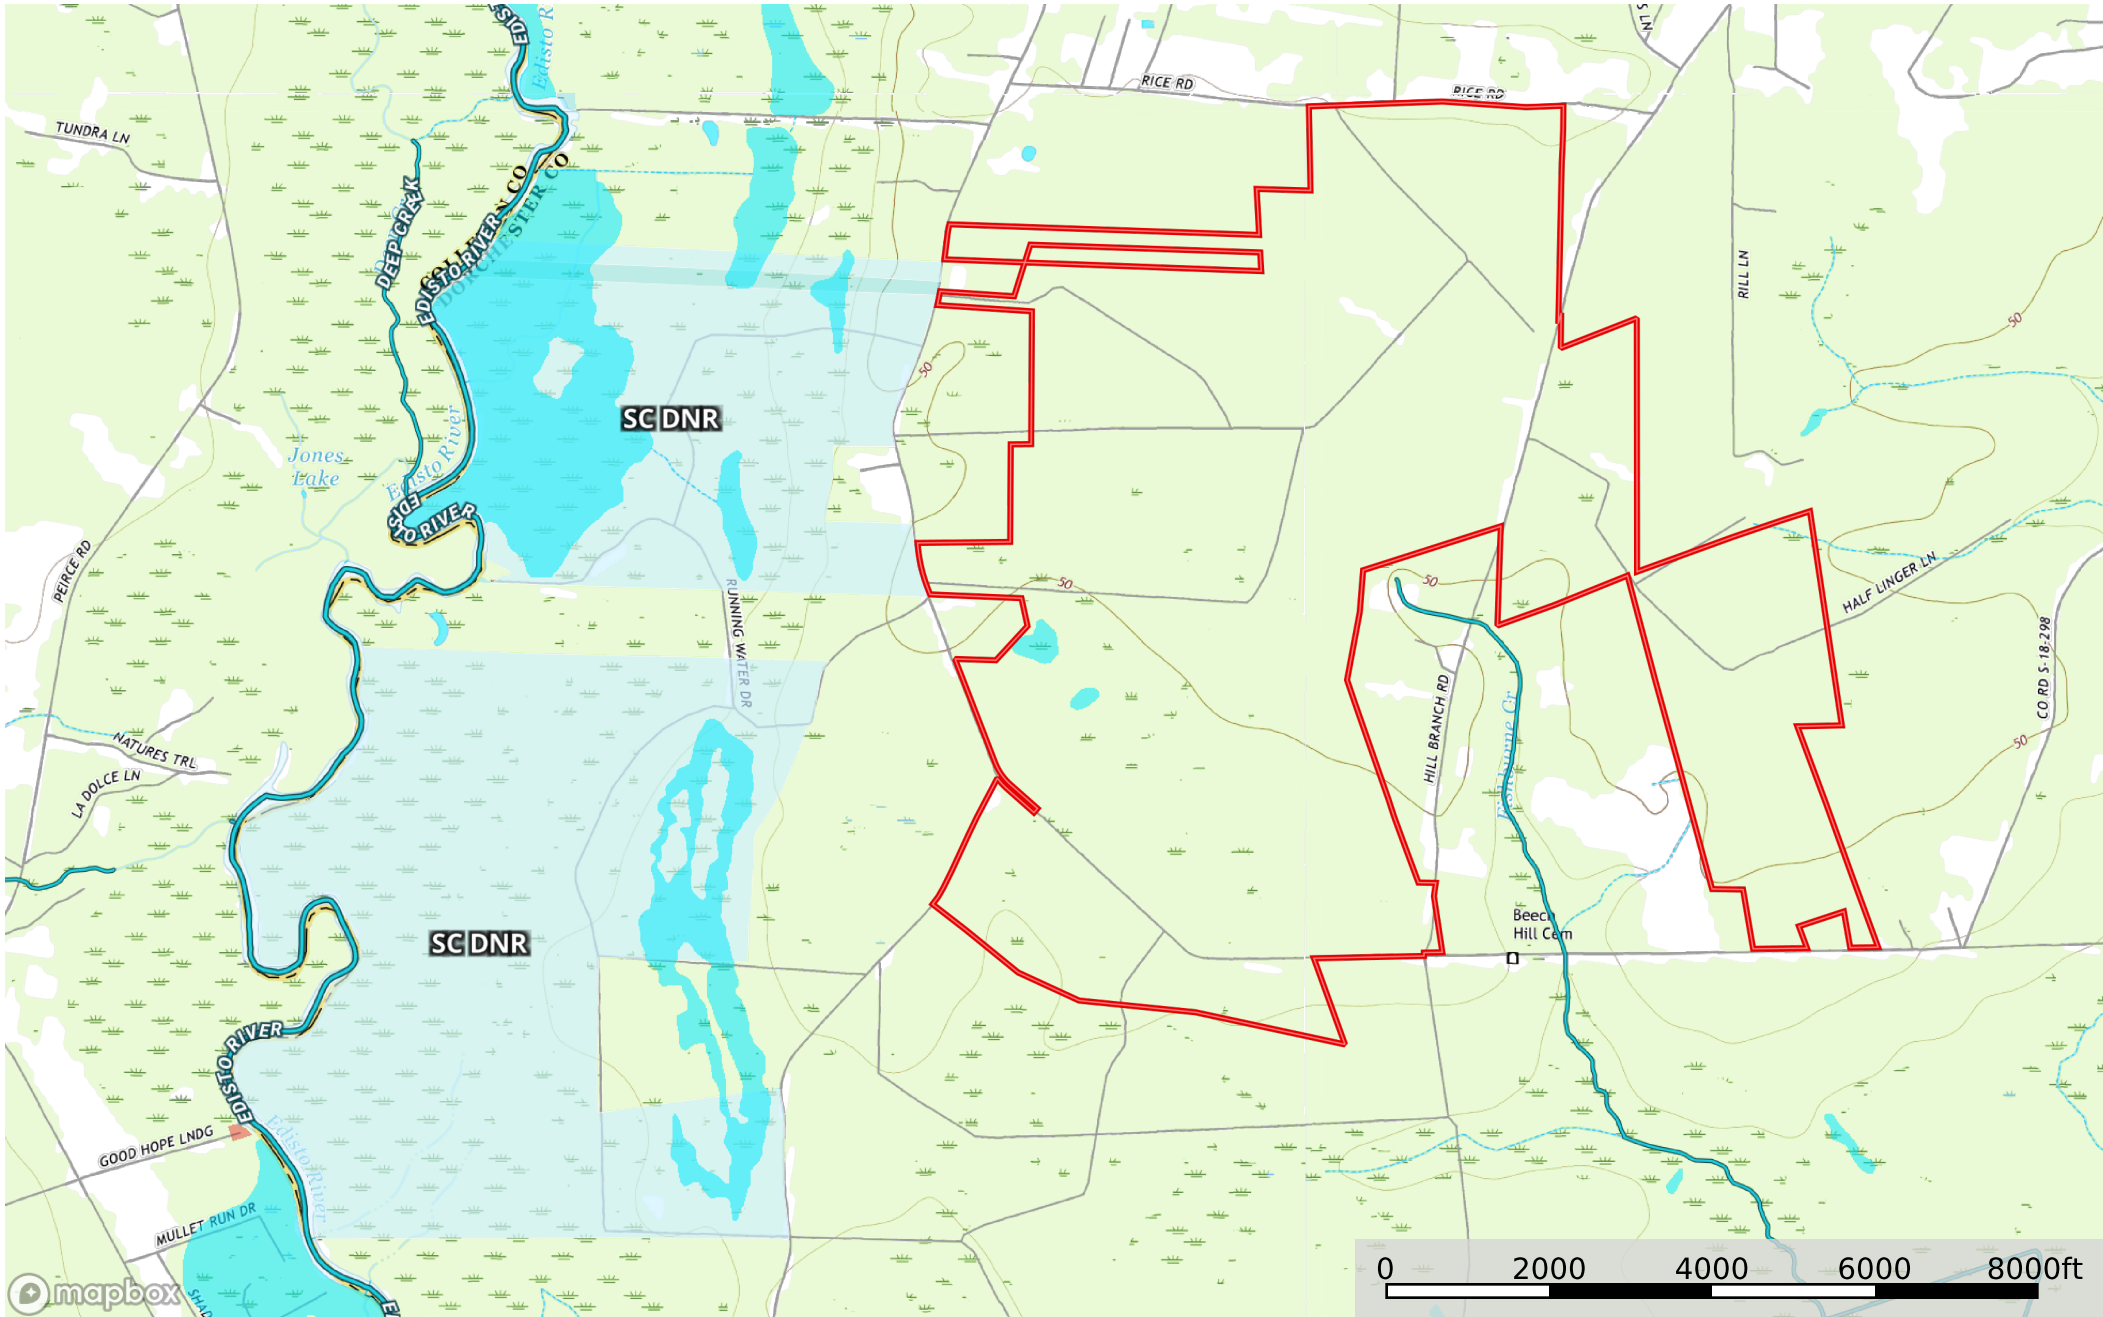

# Beech Hill

Dorchester County, South Carolina, 1643.84 AC +/-

- Boundary
- Forest Service
- State Land
- Fish and Wildlife
- National Park
- Other
- BLM
- Local Government
- Conservation Easements
- Stream, Intermittent
- River/Creek
- Water Body